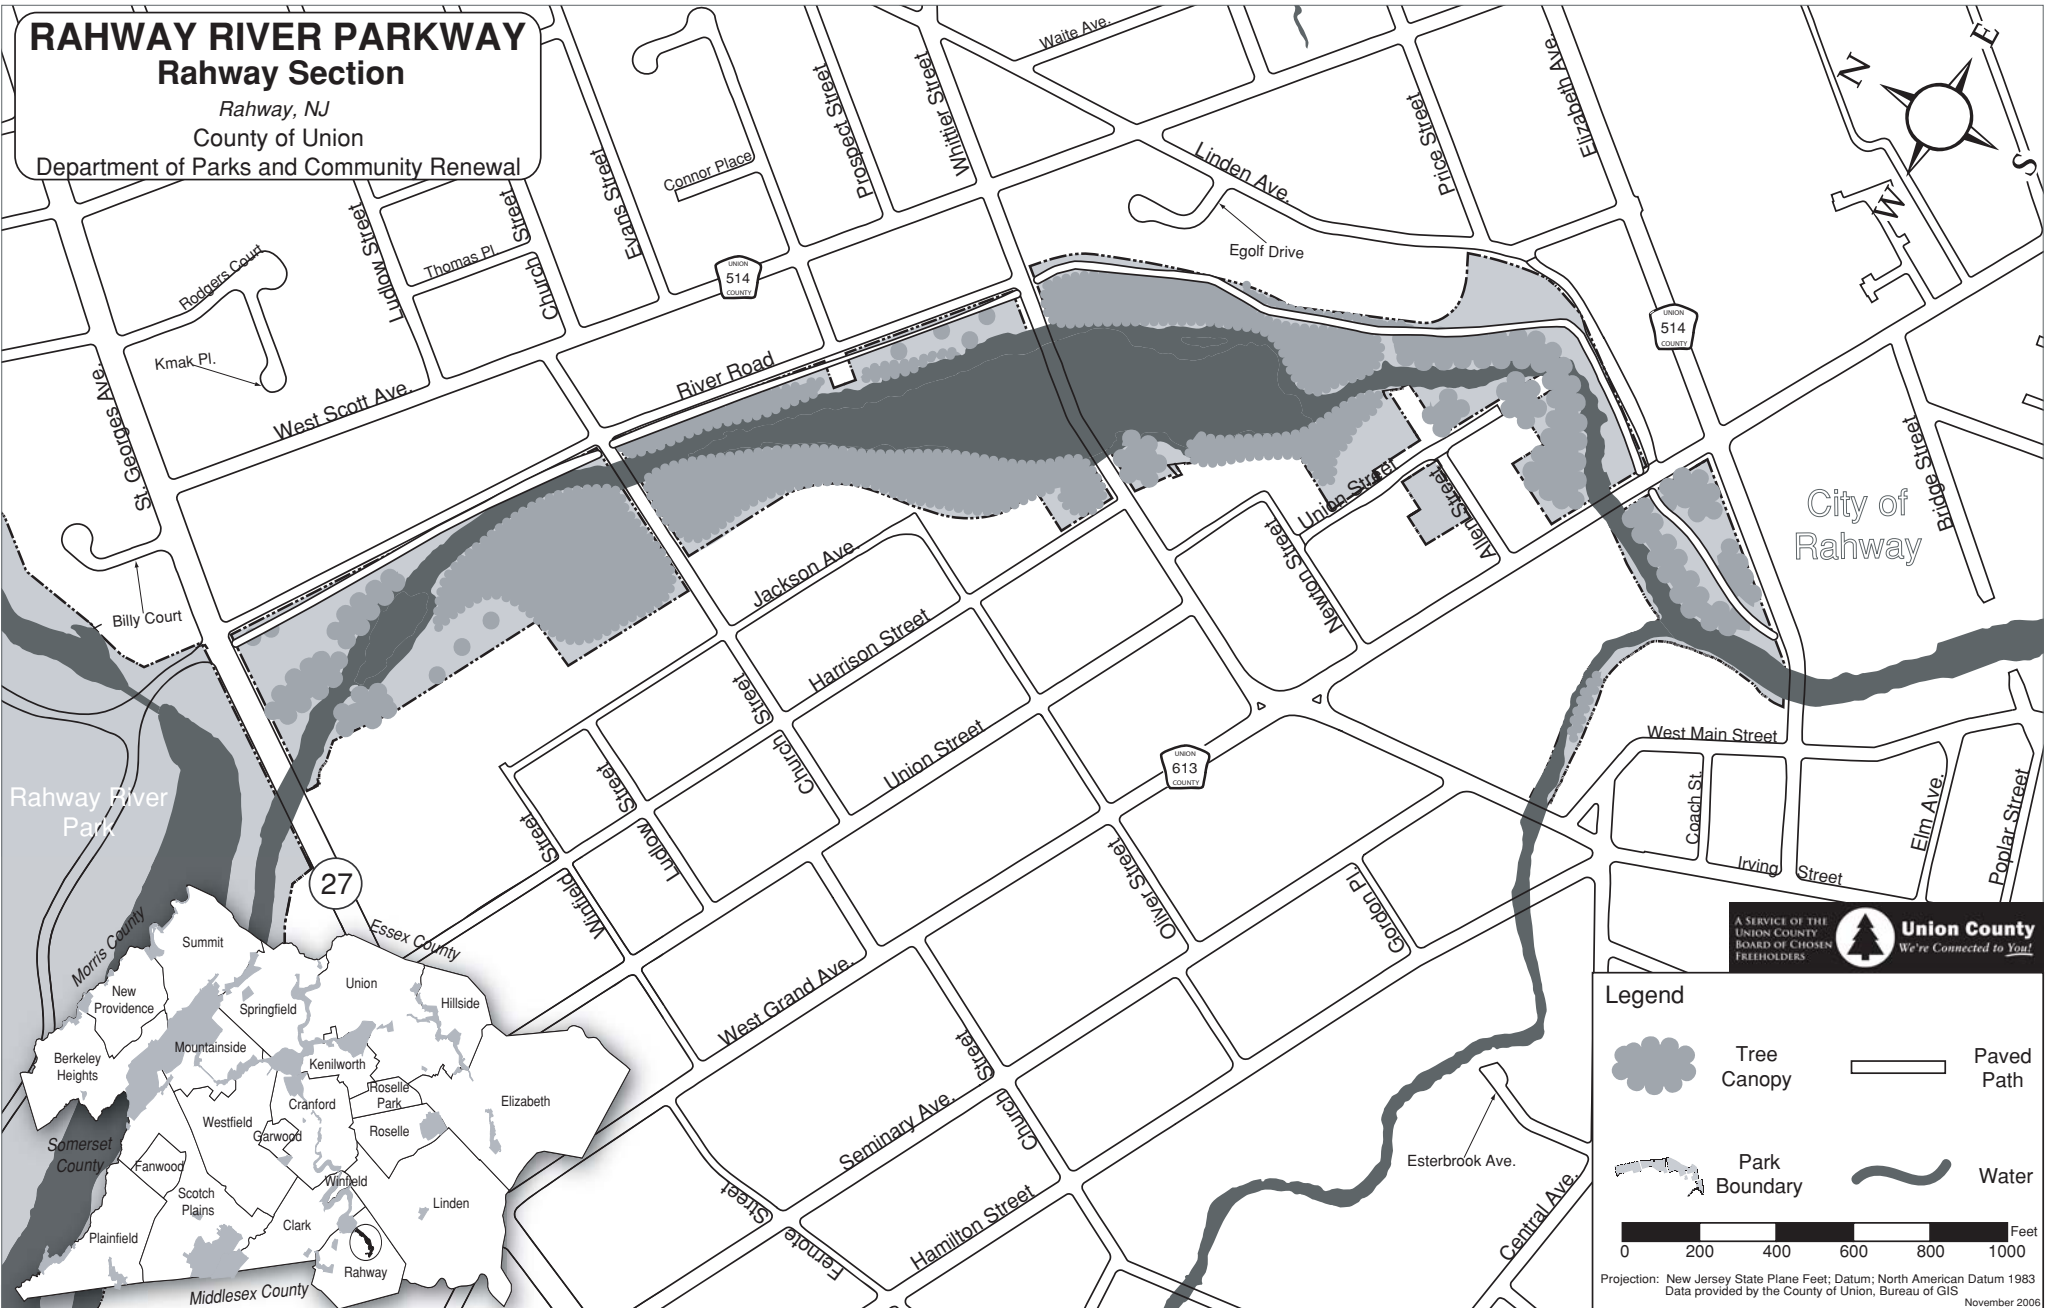

RAHWAY RIVER PARKWAY Rahway Section

Rahway, NJ
County of Union
Department of Parks and Community Renewal

City of
Rahway

A SERVICE OF THE
UNION COUNTY
BOARD OF CHOSEN
FREEHOLDERS

Union County
We're Connected to You.

Legend

- Tree Canopy
- Paved Path
- Park Boundary
- Water

November 2008