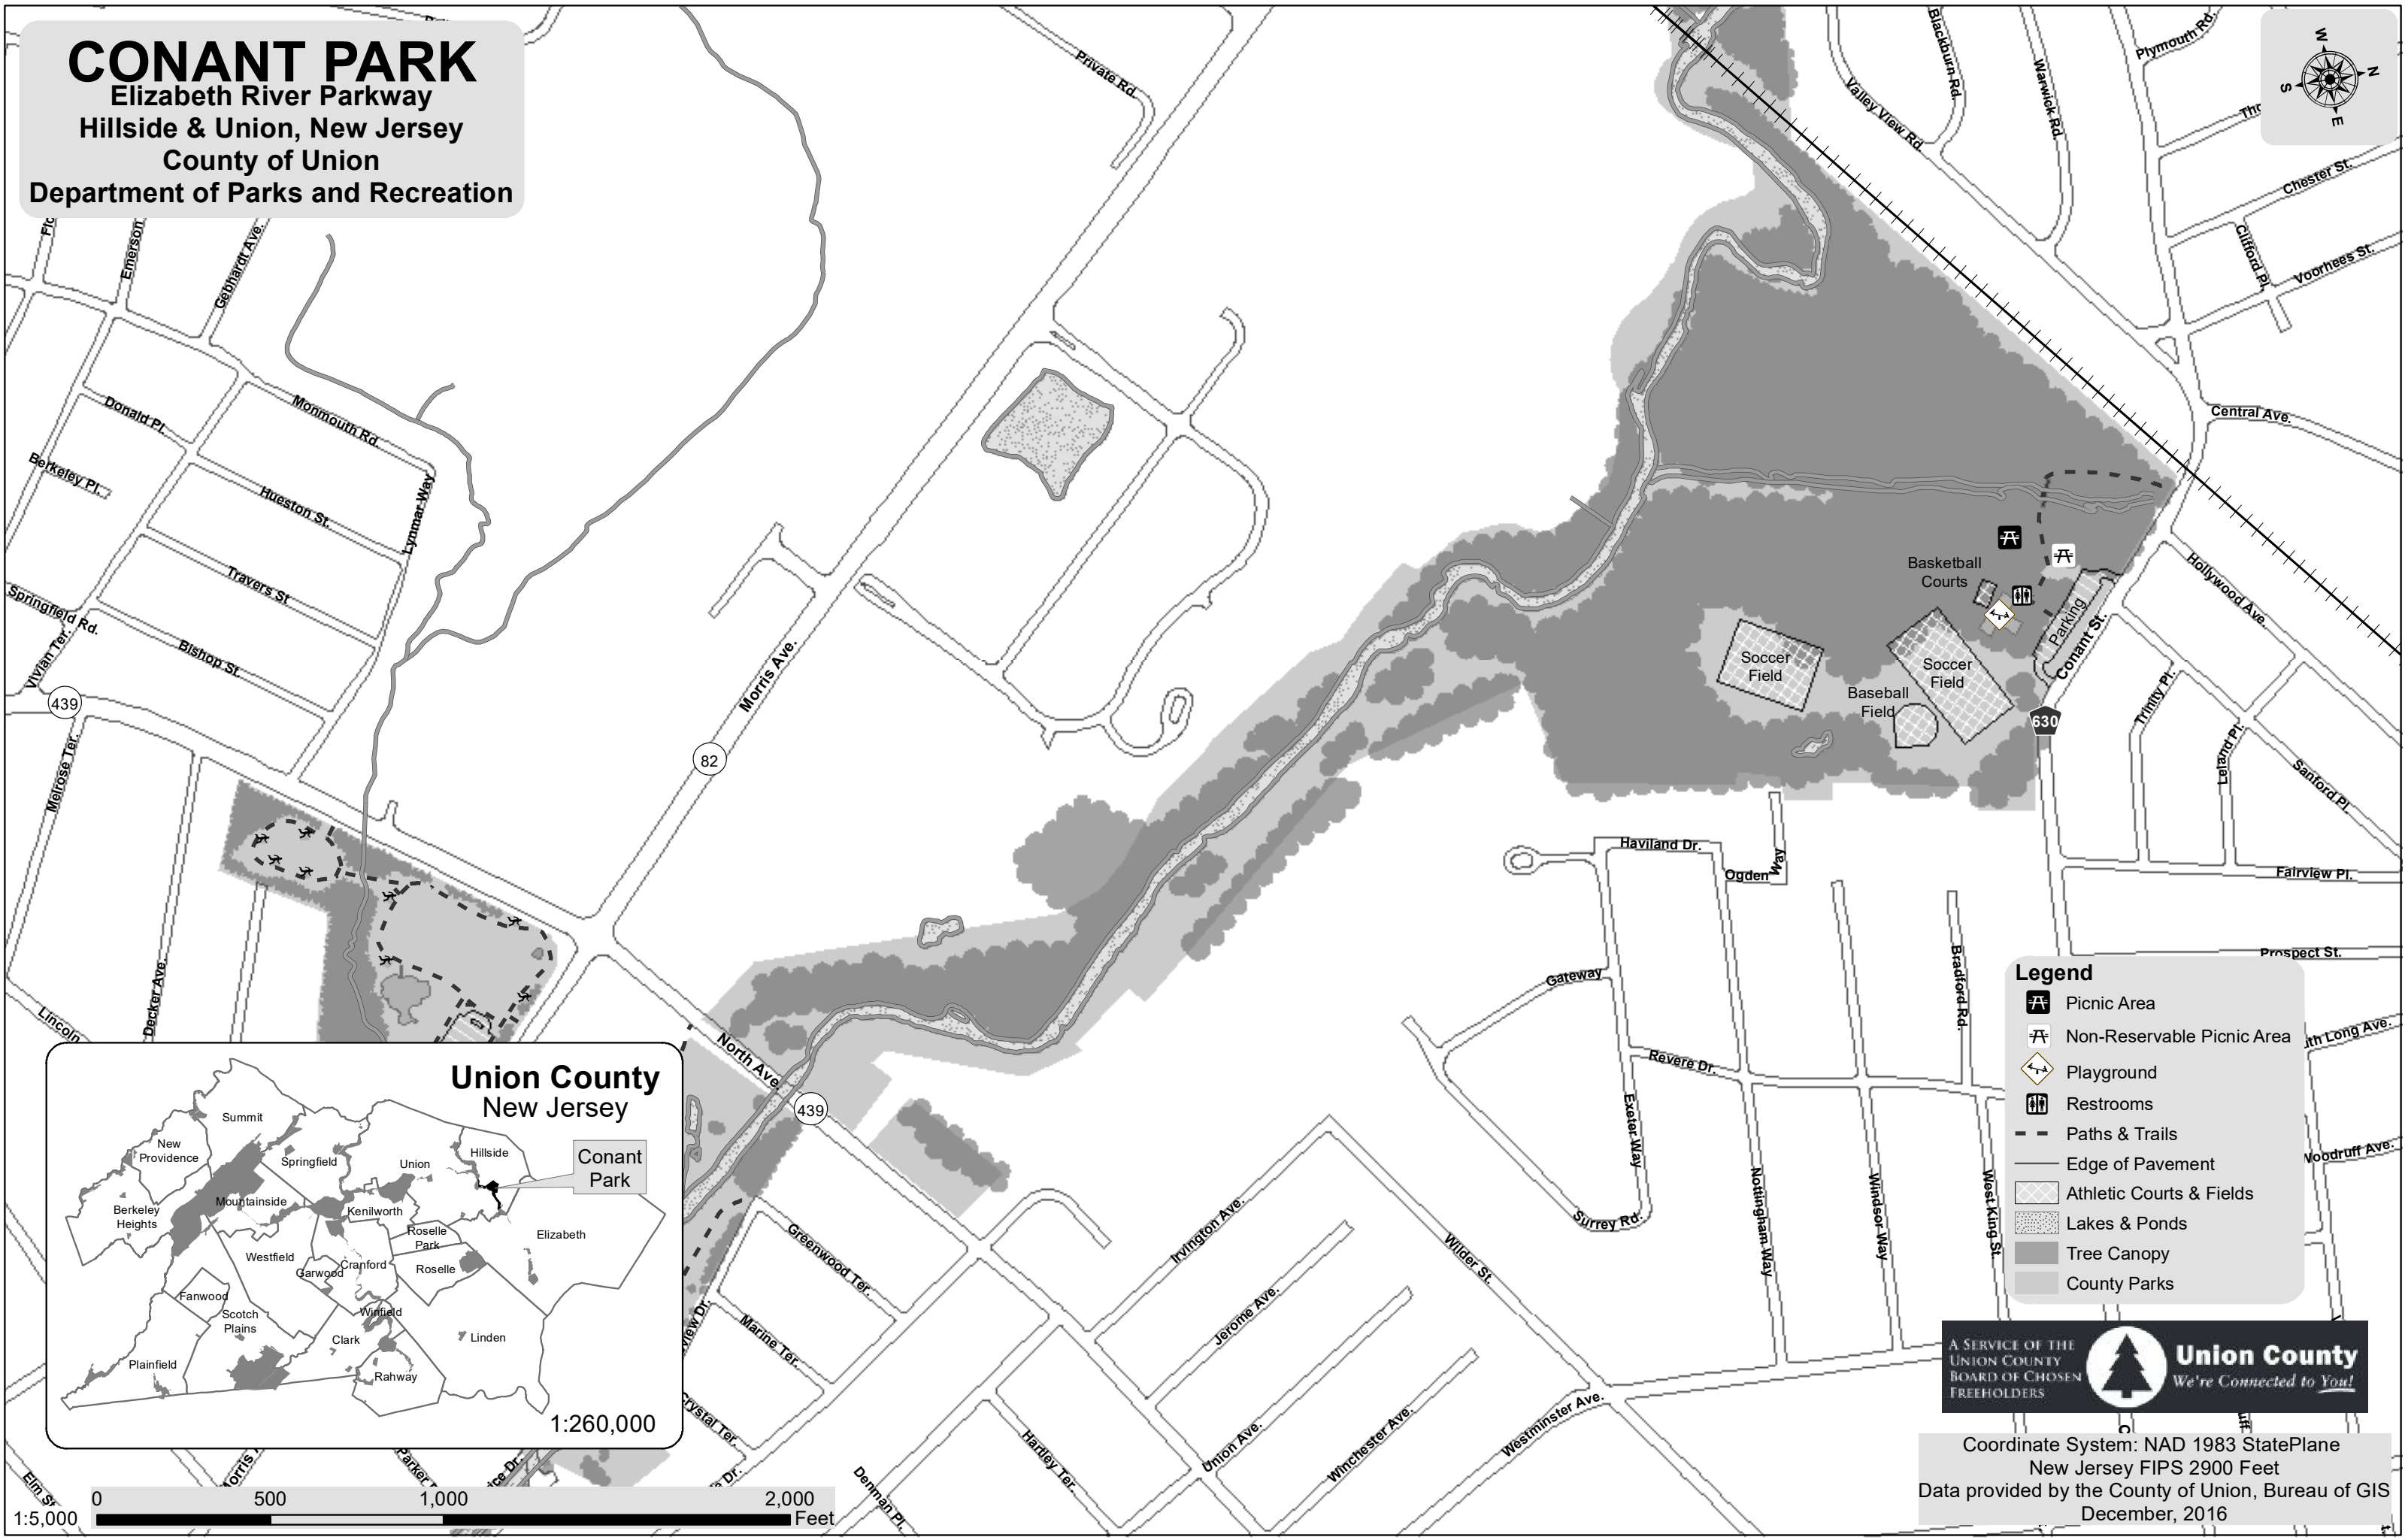

CONANT PARK

Elizabeth River Parkway
Hillside & Union, New Jersey
County of Union
Department of Parks and Recreation

Legend

- Picnic Area
- Non-Reservable Picnic Area
- Playground
- Restrooms
- Paths & Trails
- Edge of Pavement
- Athletic Courts & Fields
- Lakes & Ponds
- Tree Canopy
- County Parks

Coordinate System: NAD 1983 StatePlane
New Jersey FIPS 2900 Feet
Data provided by the County of Union, Bureau of GIS
December, 2016