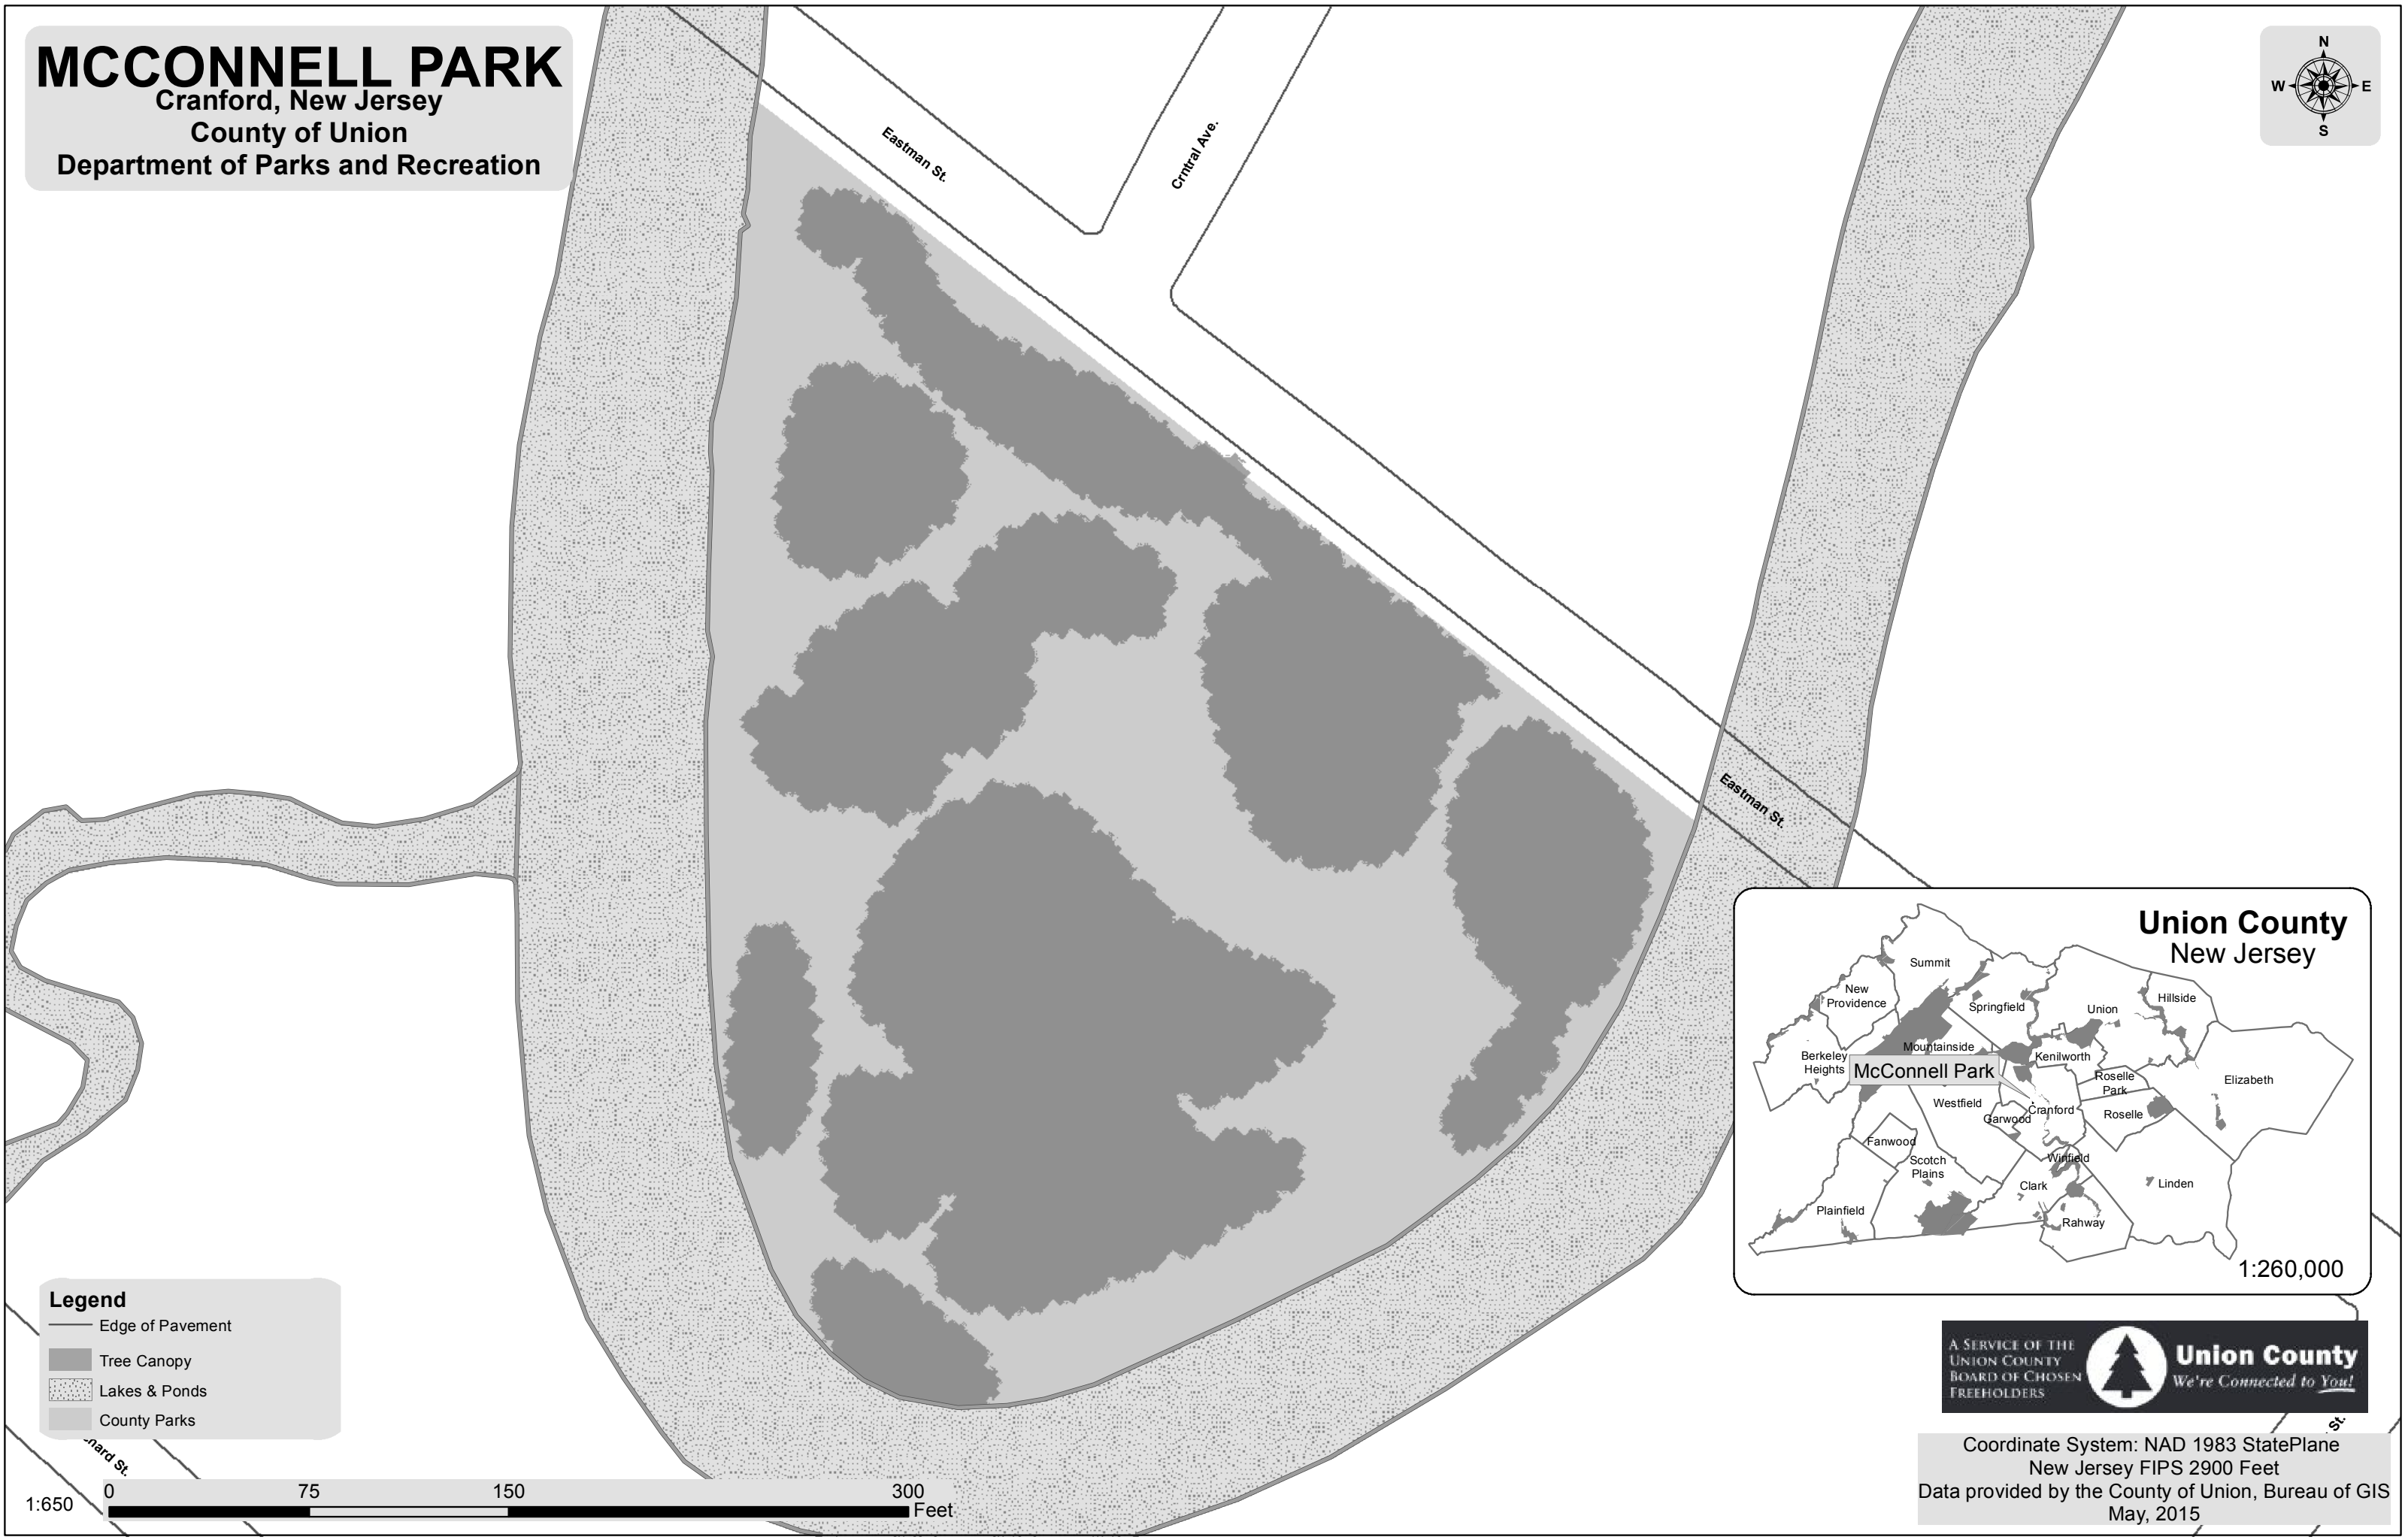

MCCONNELL PARK
 Cranford, New Jersey
 County of Union
 Department of Parks and Recreation

Legend

- Edge of Pavement
- Tree Canopy
- ▨ Lakes & Ponds
- County Parks

A SERVICE OF THE
 UNION COUNTY
 BOARD OF CHOSEN
 FREEHOLDERS

Union County
We're Connected to You!

Coordinate System: NAD 1983 StatePlane
 New Jersey FIPS 2900 Feet
 Data provided by the County of Union, Bureau of GIS
 May, 2015