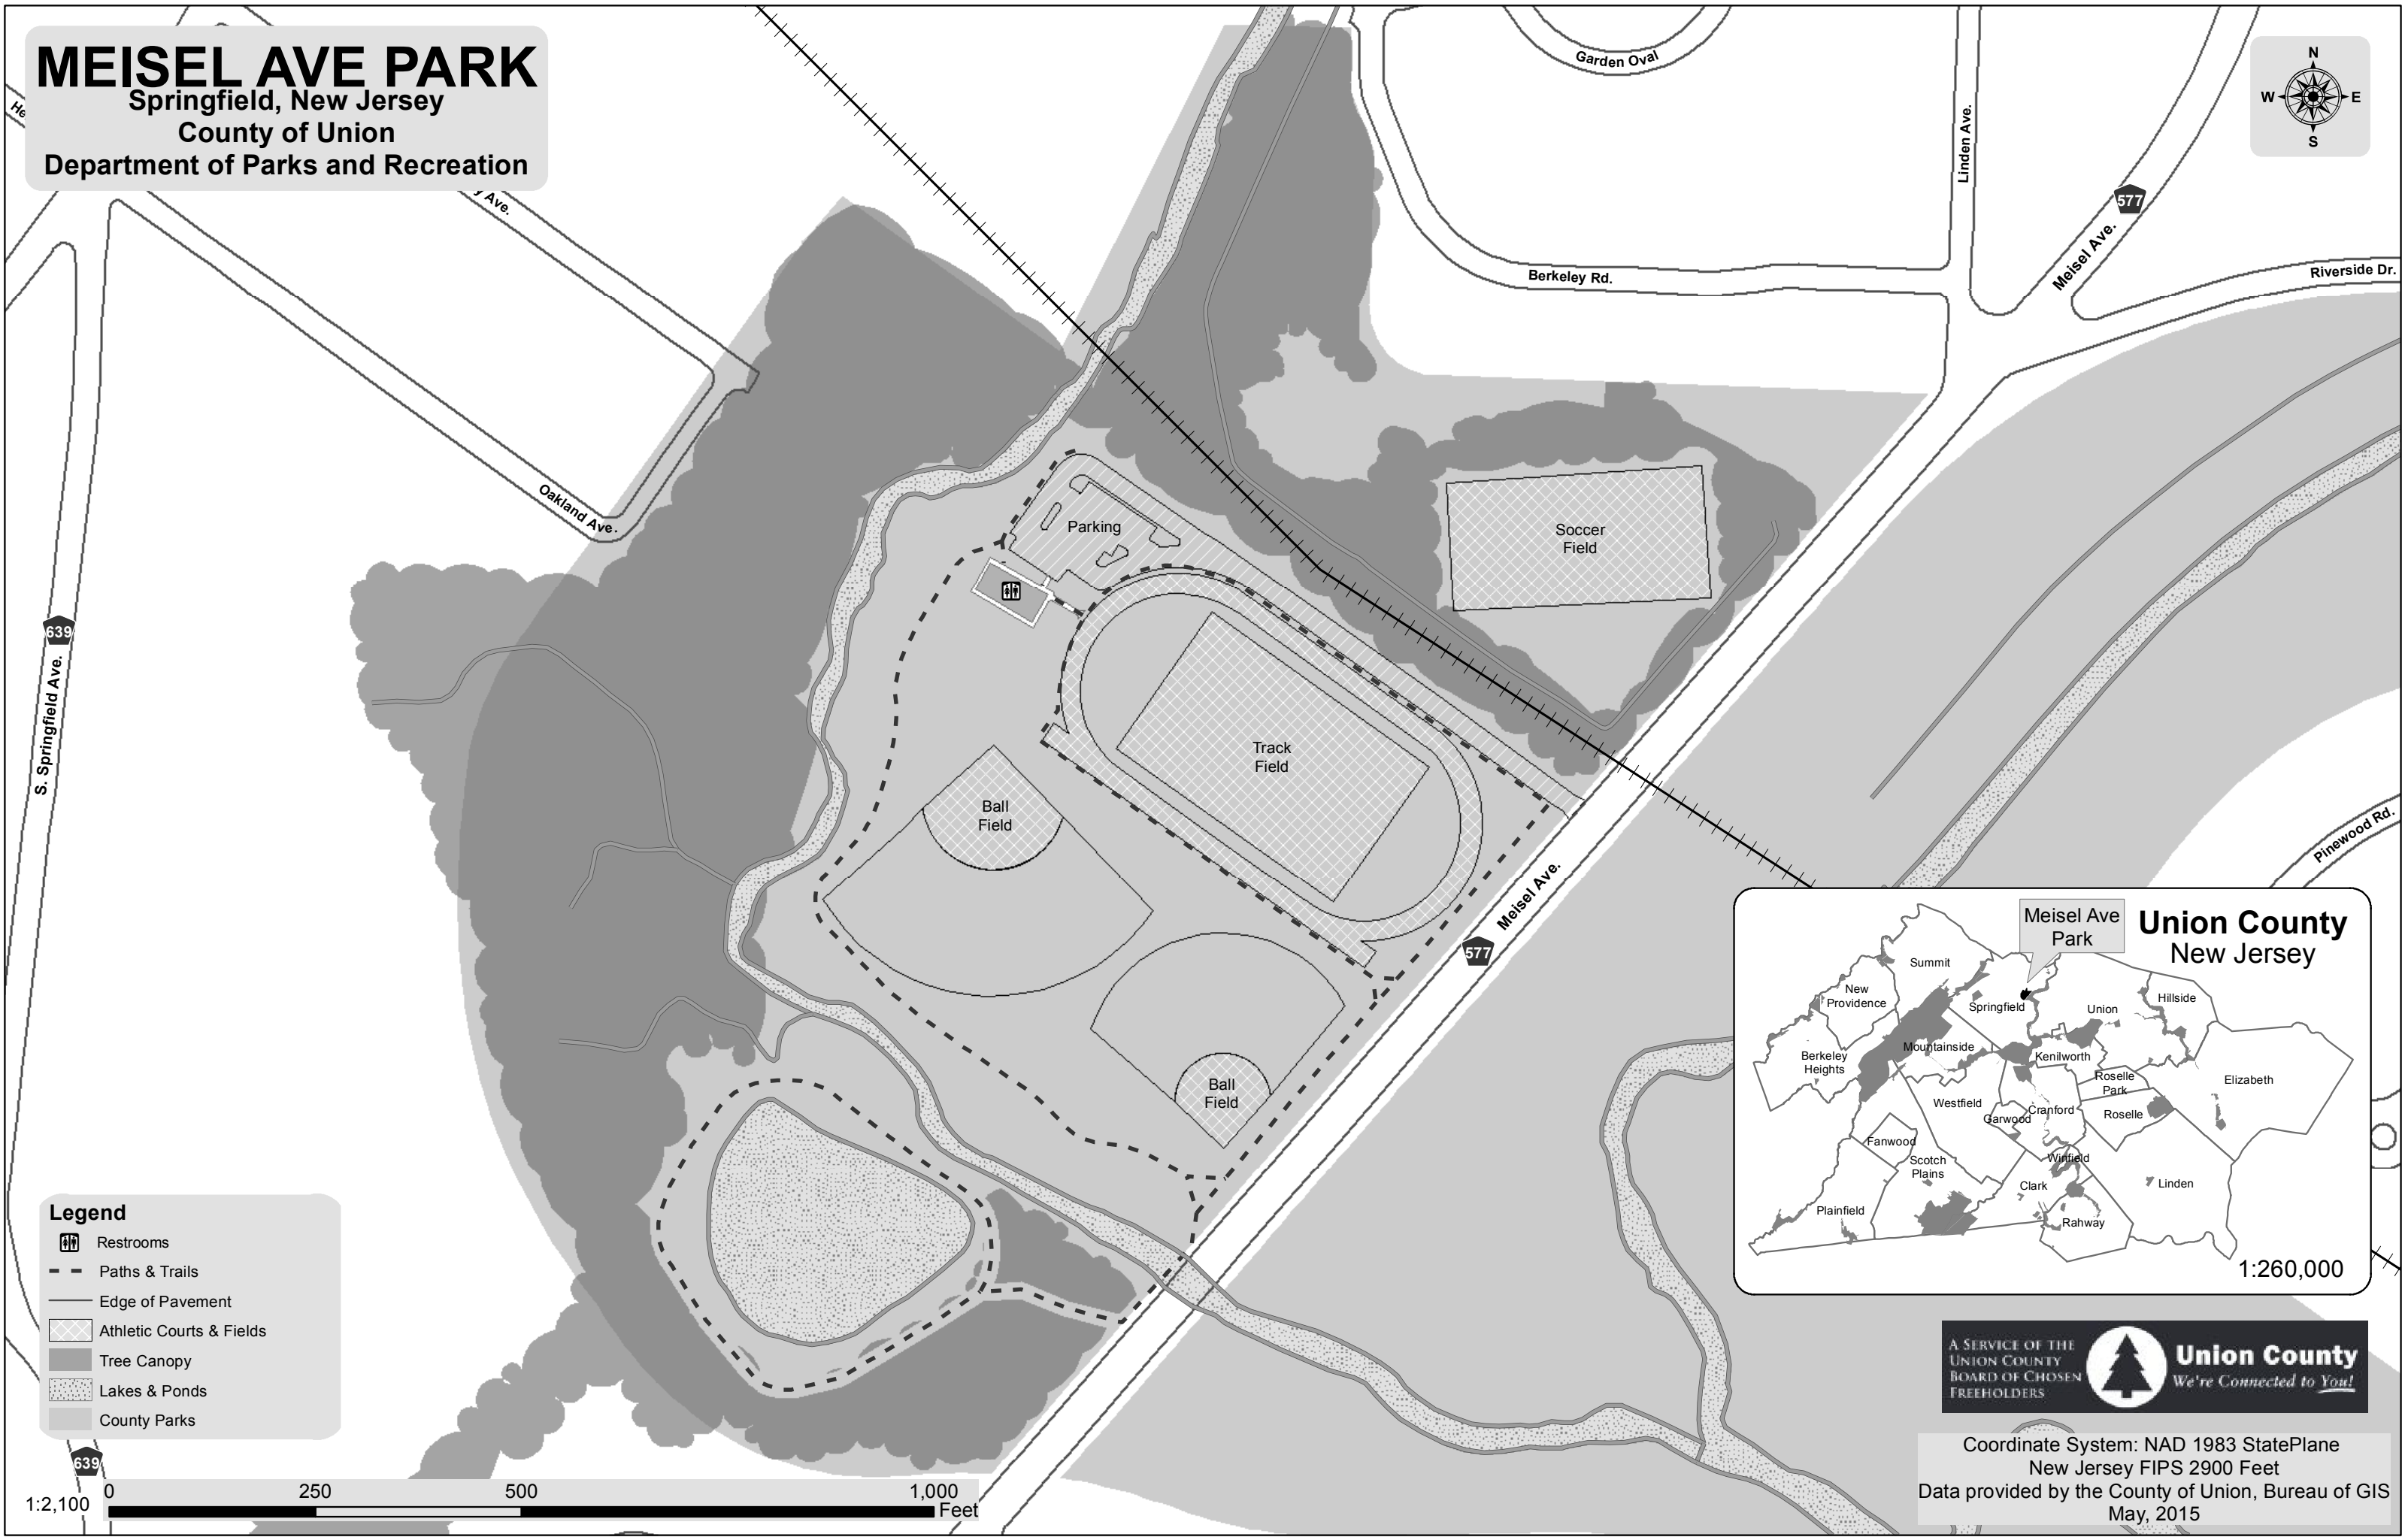

MEISEL AVE PARK

Springfield, New Jersey
County of Union
Department of Parks and Recreation

Legend

- Restrooms
- Paths & Trails
- Edge of Pavement
- Athletic Courts & Fields
- Tree Canopy
- Lakes & Ponds
- County Parks

Coordinate System: NAD 1983 StatePlane
New Jersey FIPS 2900 Feet
Data provided by the County of Union, Bureau of GIS
May, 2015