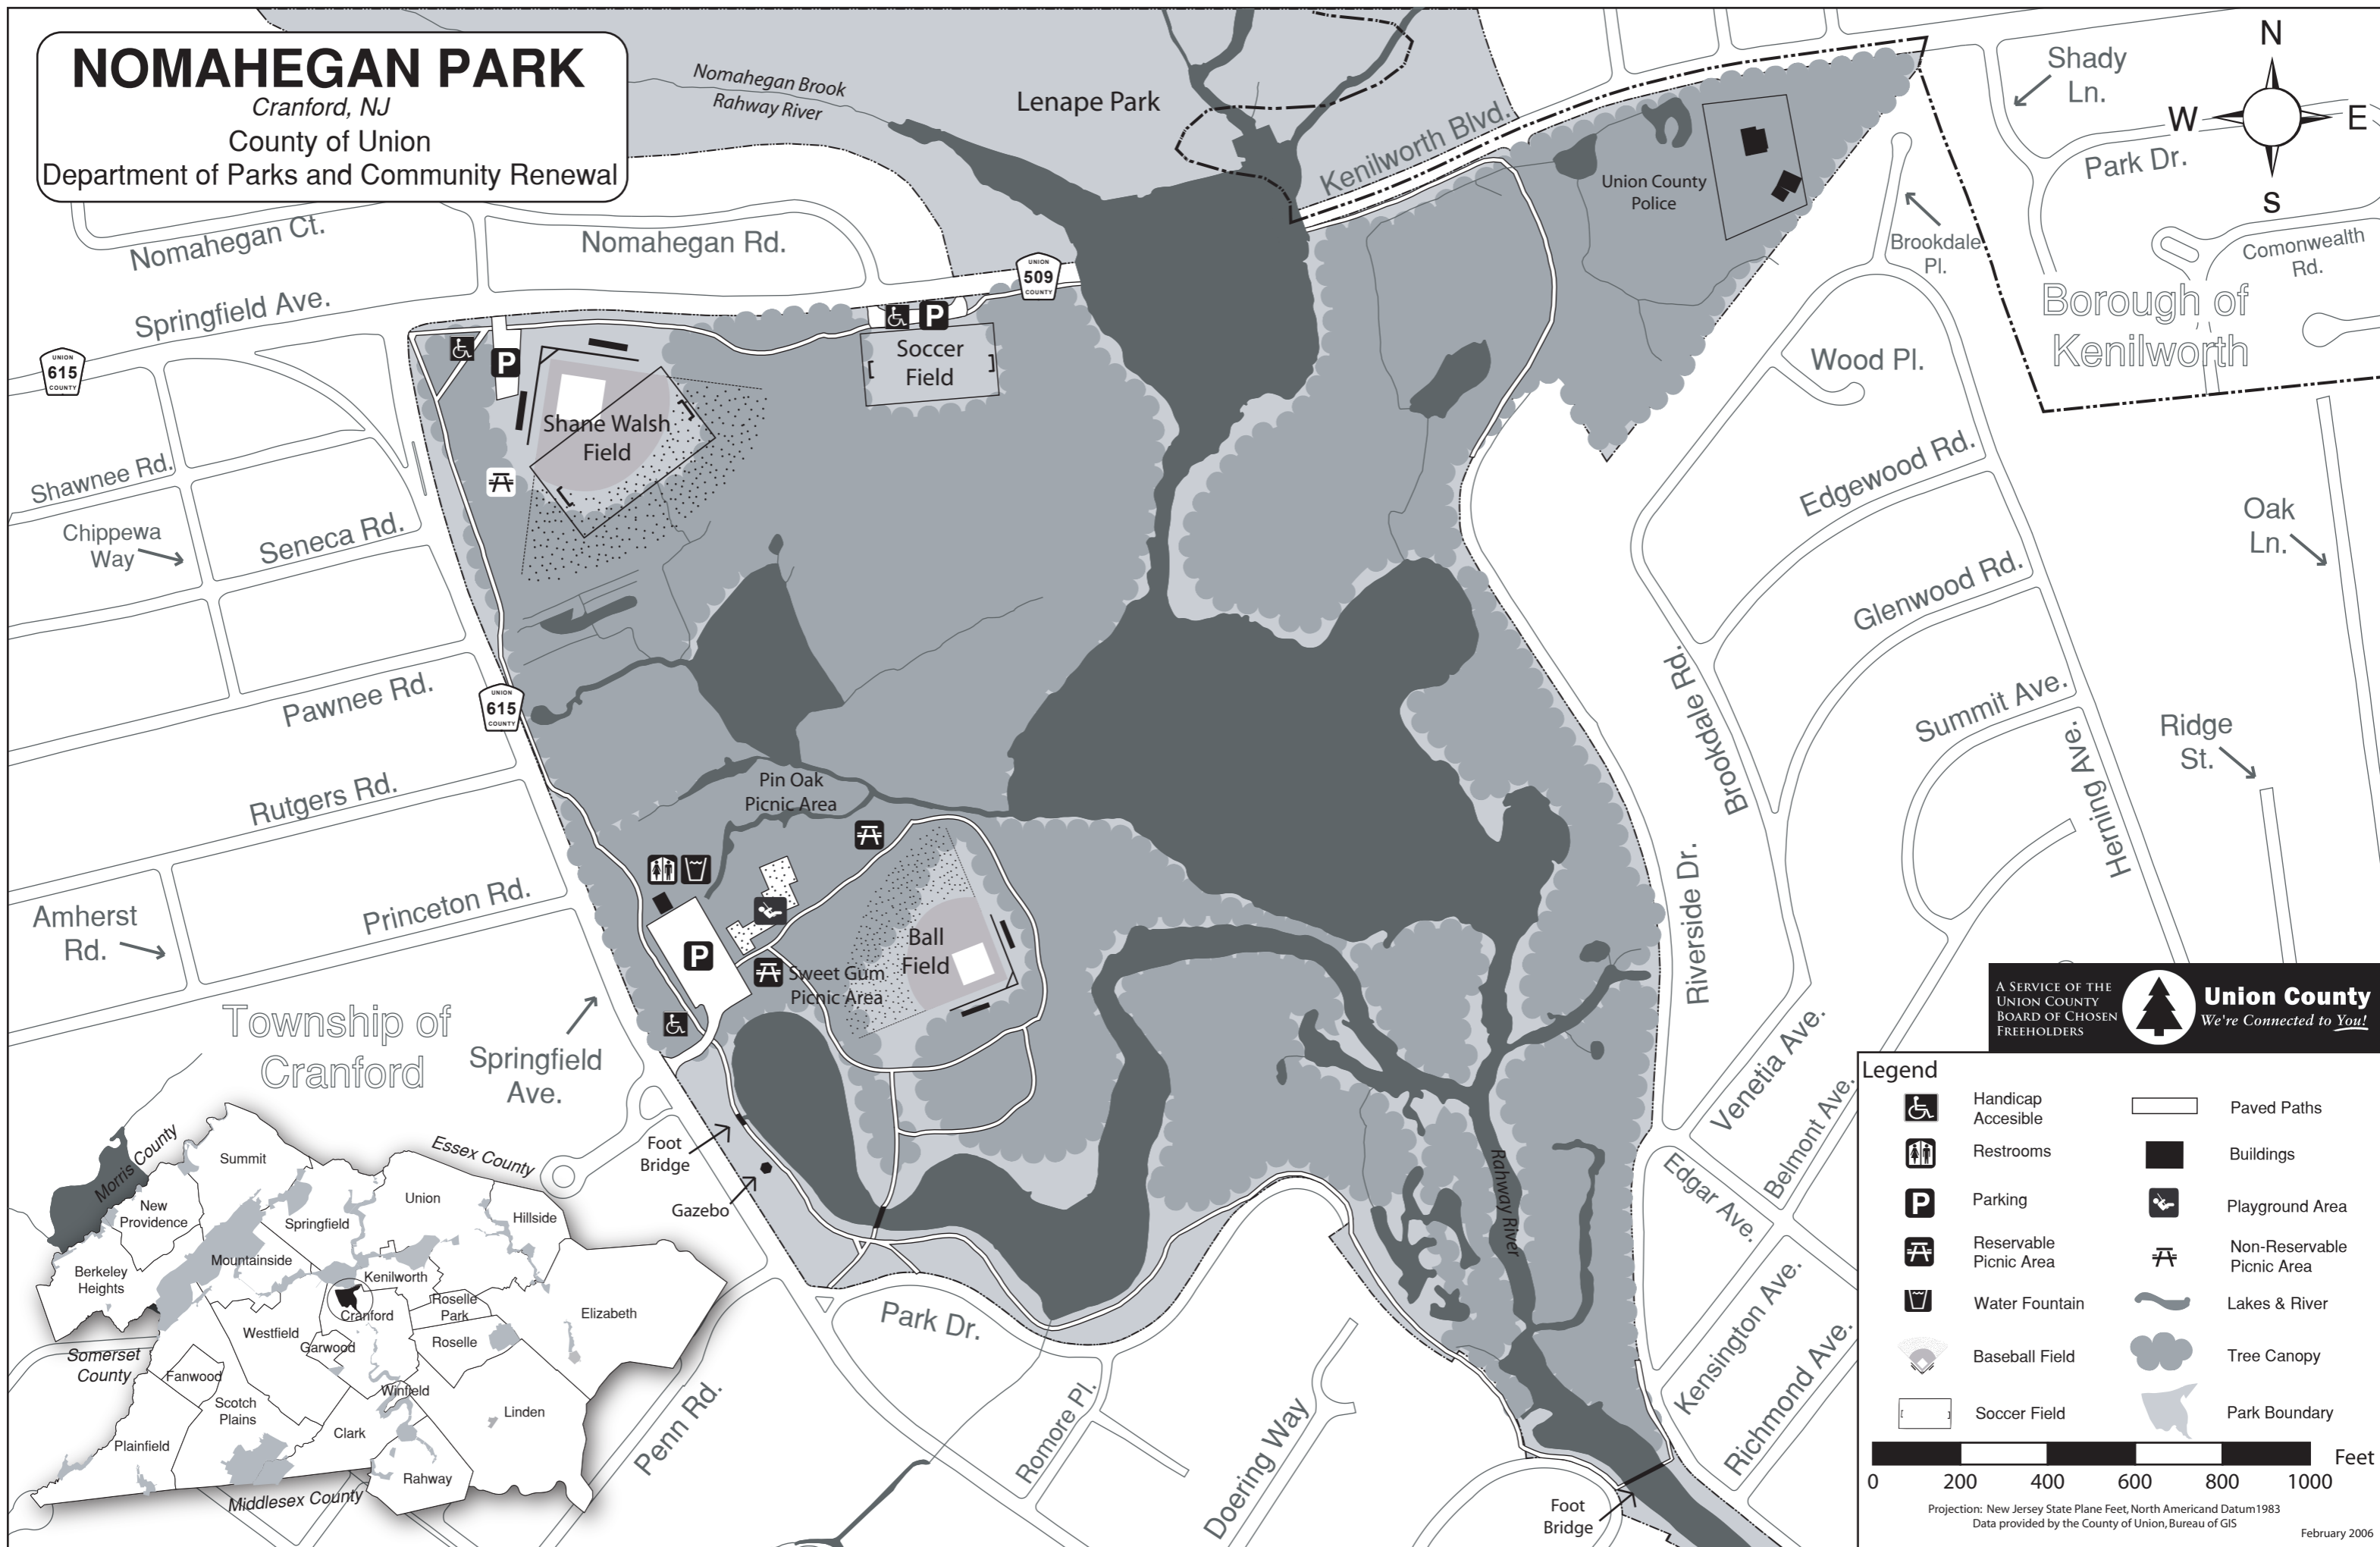

NOMAHEGAN PARK

Cranford, NJ
 County of Union
 Department of Parks and Community Renewal

A SERVICE OF THE
 UNION COUNTY
 BOARD OF CHOSEN
 FREEHOLDERS

Union County
 We're Connected to You!

Legend

	Handicap Accessible		Paved Paths
	Restrooms		Buildings
	Parking		Playground Area
	Reservable Picnic Area		Non-Reservable Picnic Area
	Water Fountain		Lakes & River
	Baseball Field		Tree Canopy
	Soccer Field		Park Boundary

0 200 400 600 800 1000 Feet

Projection: New Jersey State Plane Feet, North American Datum 1983
 Data provided by the County of Union, Bureau of GIS

February 2006