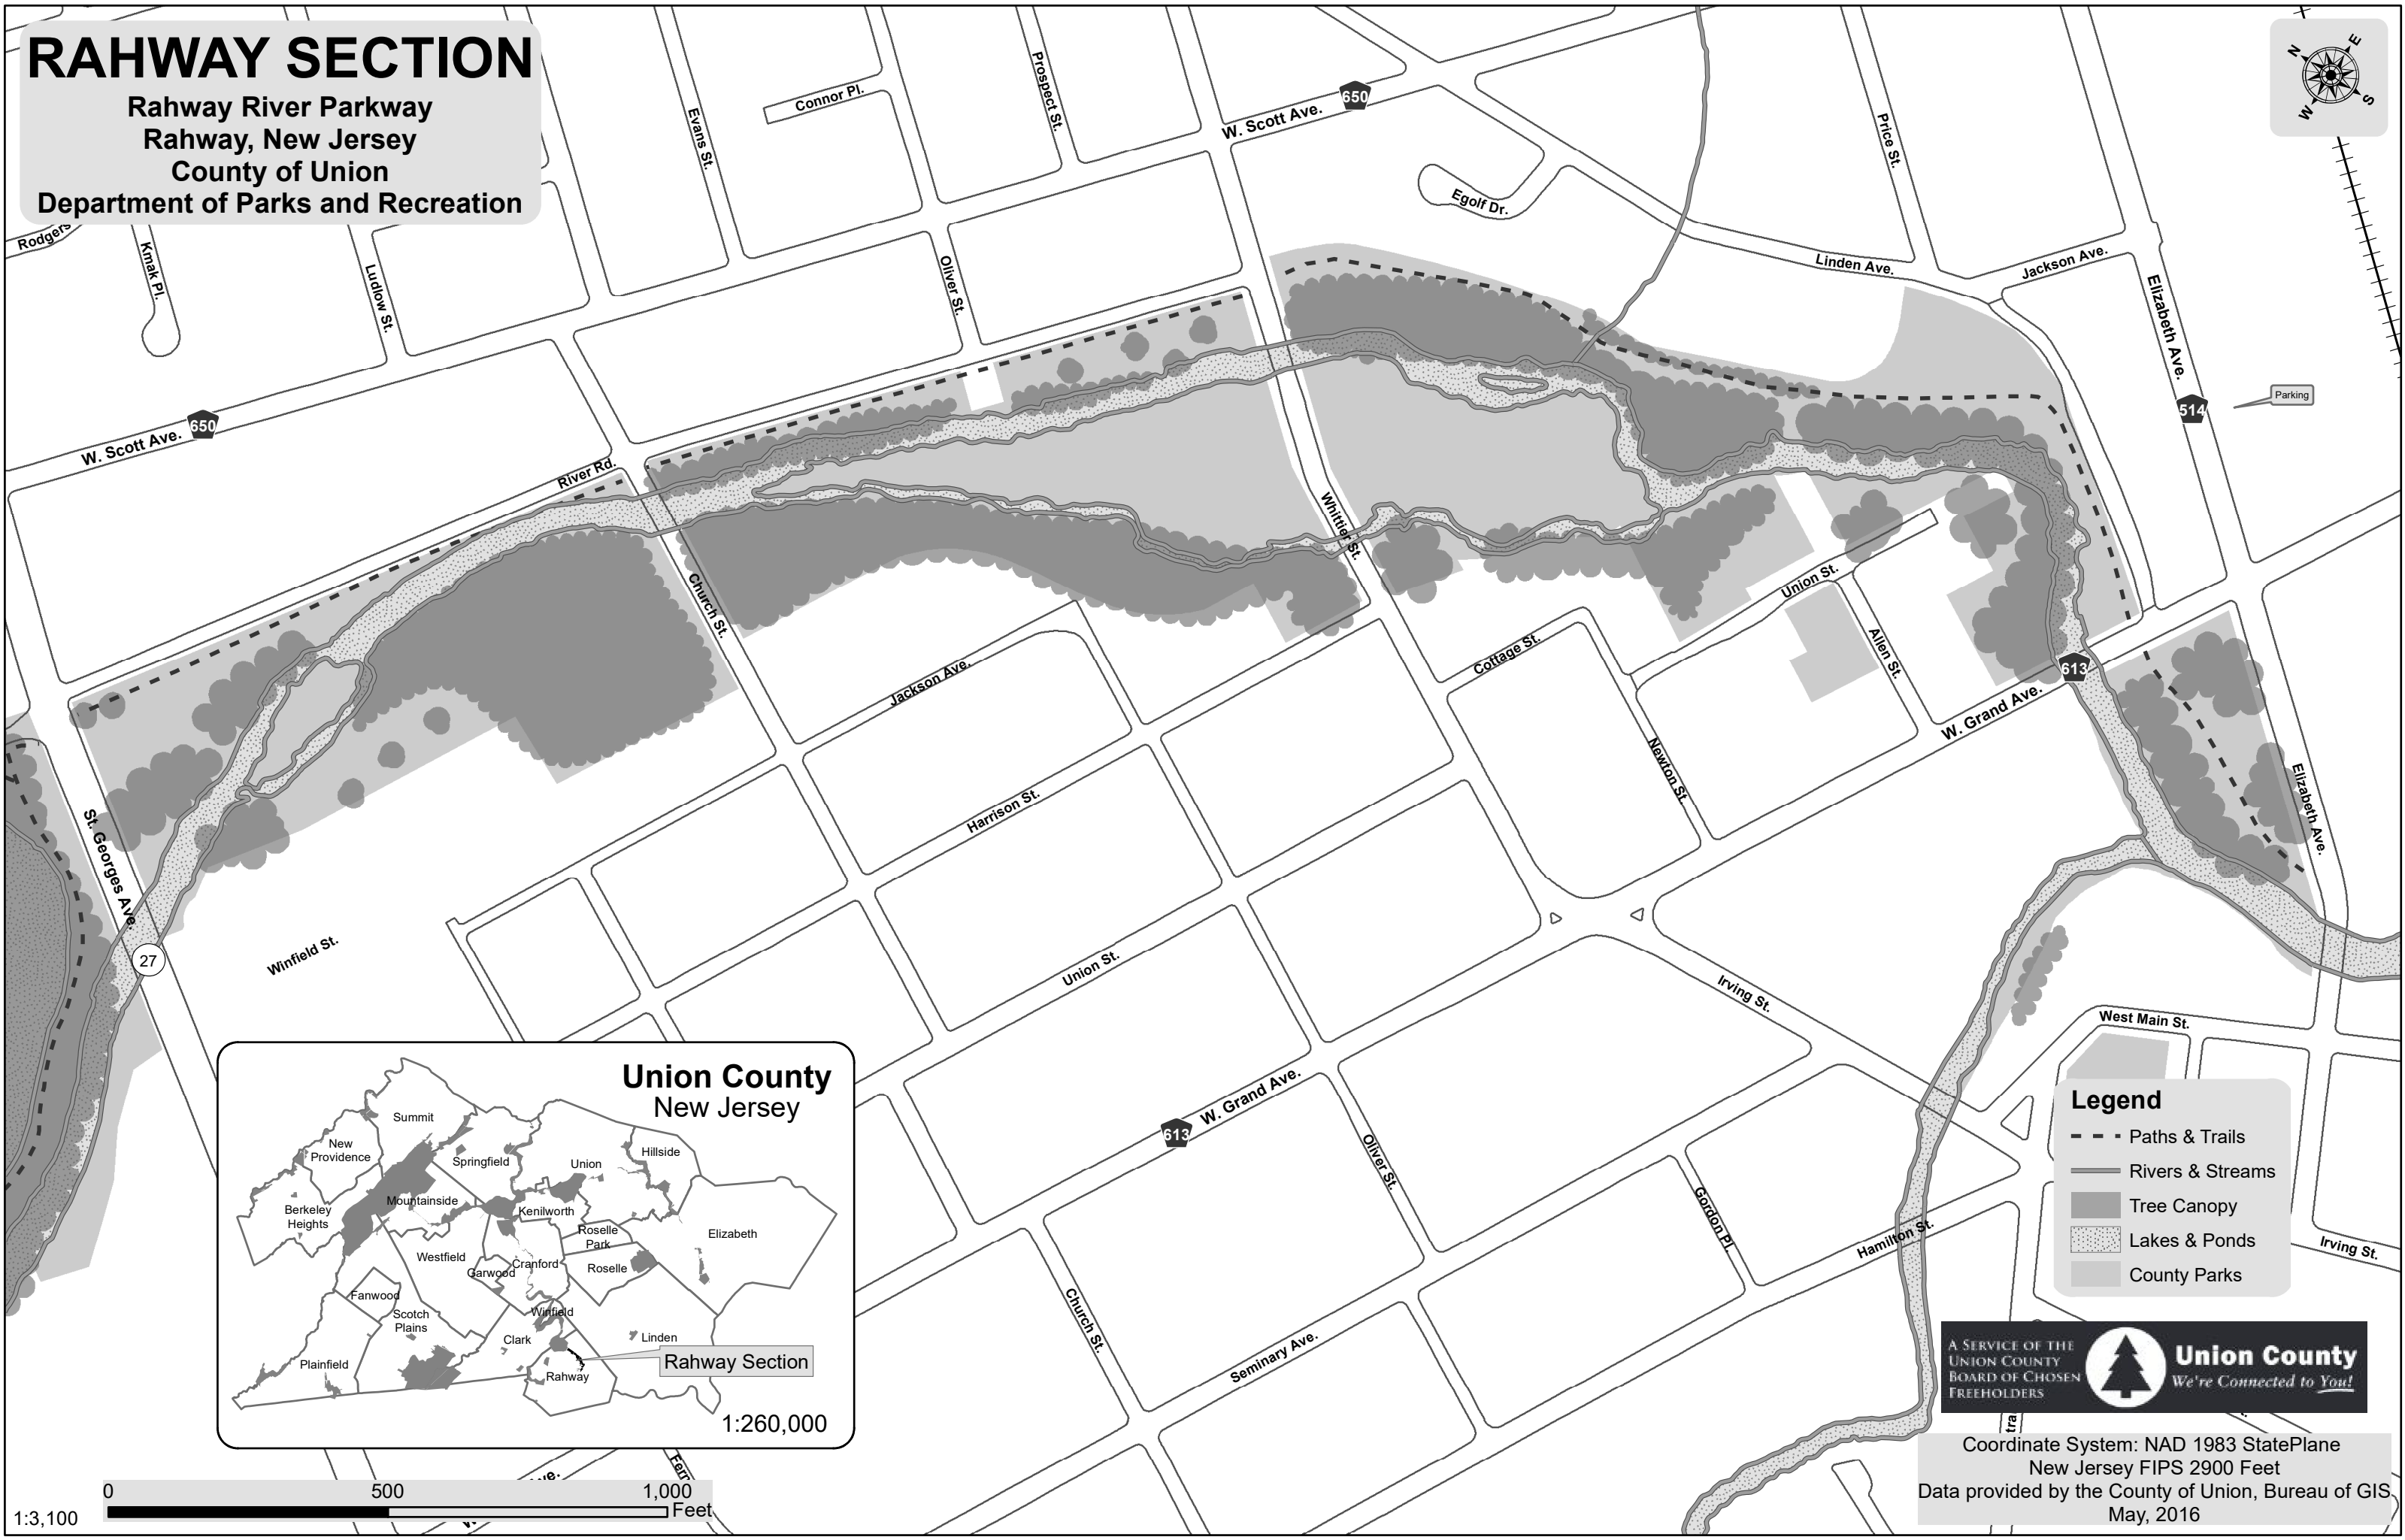

RAHWAY SECTION

Rahway River Parkway
Rahway, New Jersey
County of Union
Department of Parks and Recreation

Legend

- Paths & Trails
- Rivers & Streams
- Tree Canopy
- ▨ Lakes & Ponds
- County Parks

A SERVICE OF THE
UNION COUNTY
BOARD OF CHOSEN
FREEHOLDERS

Union County
We're Connected to You!

Coordinate System: NAD 1983 StatePlane
New Jersey FIPS 2900 Feet
Data provided by the County of Union, Bureau of GIS
May, 2016