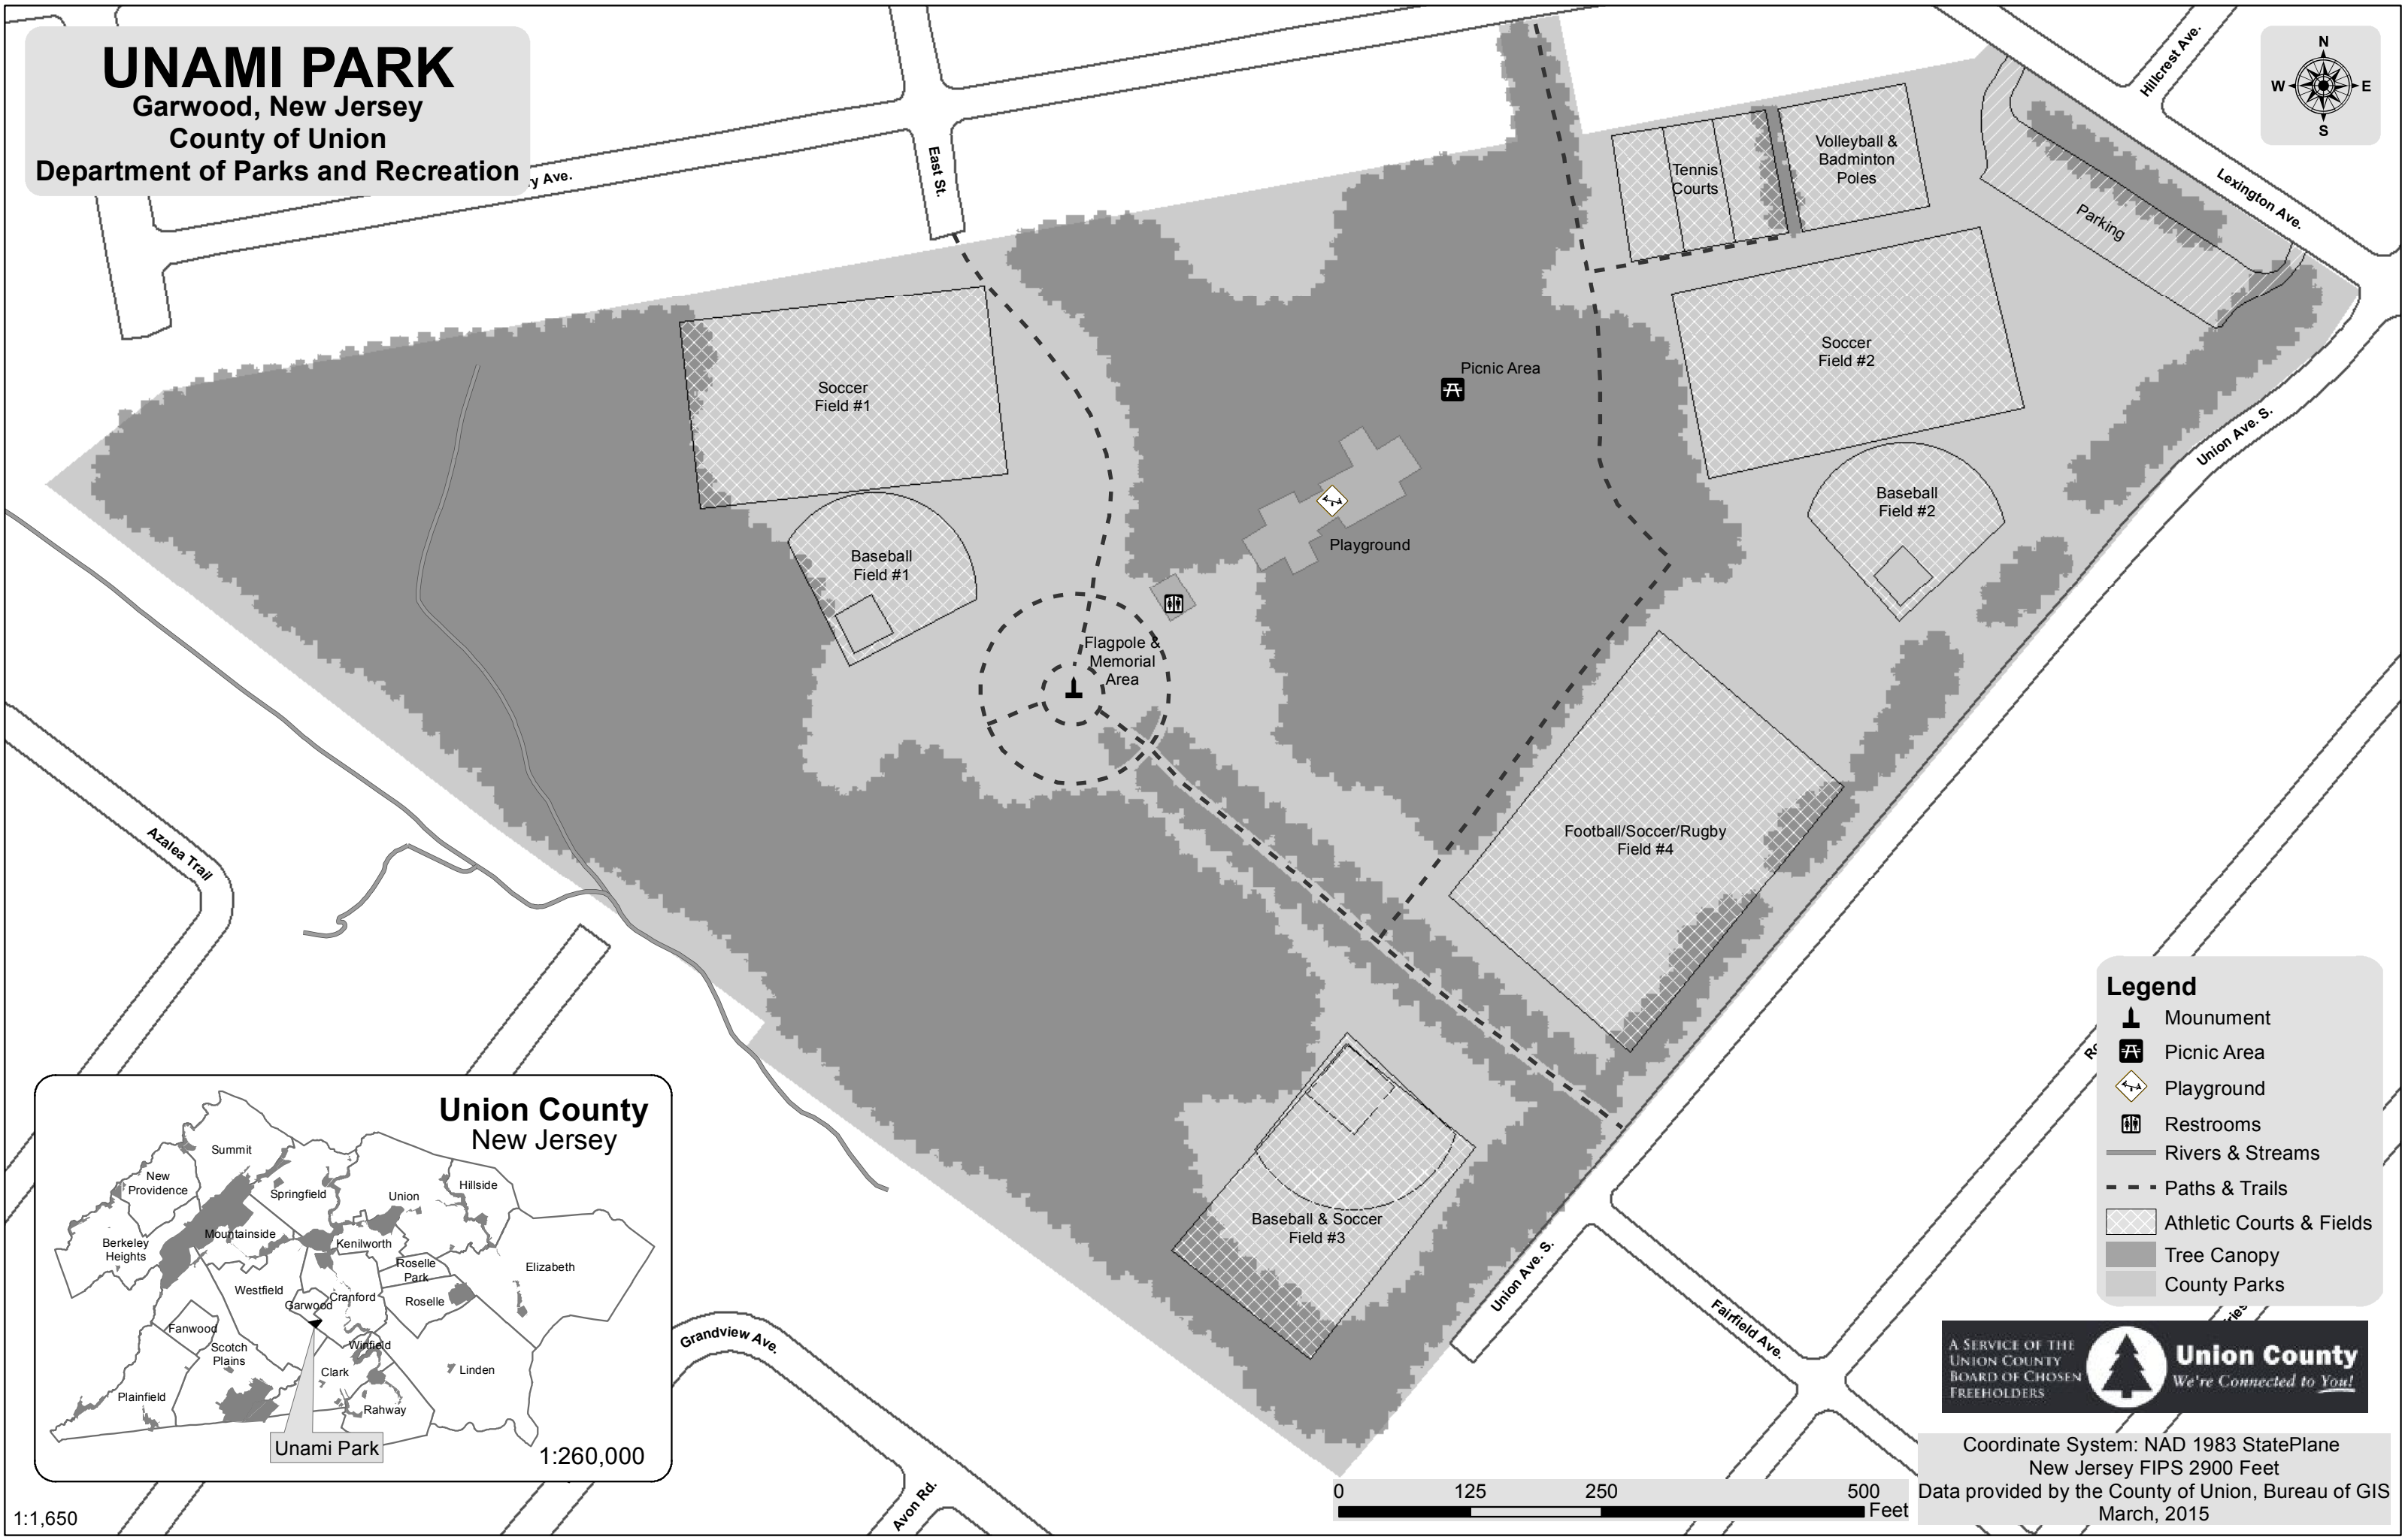

# UNAMI PARK

Garwood, New Jersey

County of Union

Department of Parks and Recreation

**Legend**

- Mounument
- Picnic Area
- Playground
- Restrooms
- Rivers & Streams
- Paths & Trails
- Athletic Courts & Fields
- Tree Canopy
- County Parks

Coordinate System: NAD 1983 StatePlane  
New Jersey FIPS 2900 Feet  
Data provided by the County of Union, Bureau of GIS  
March, 2015

1:1,650