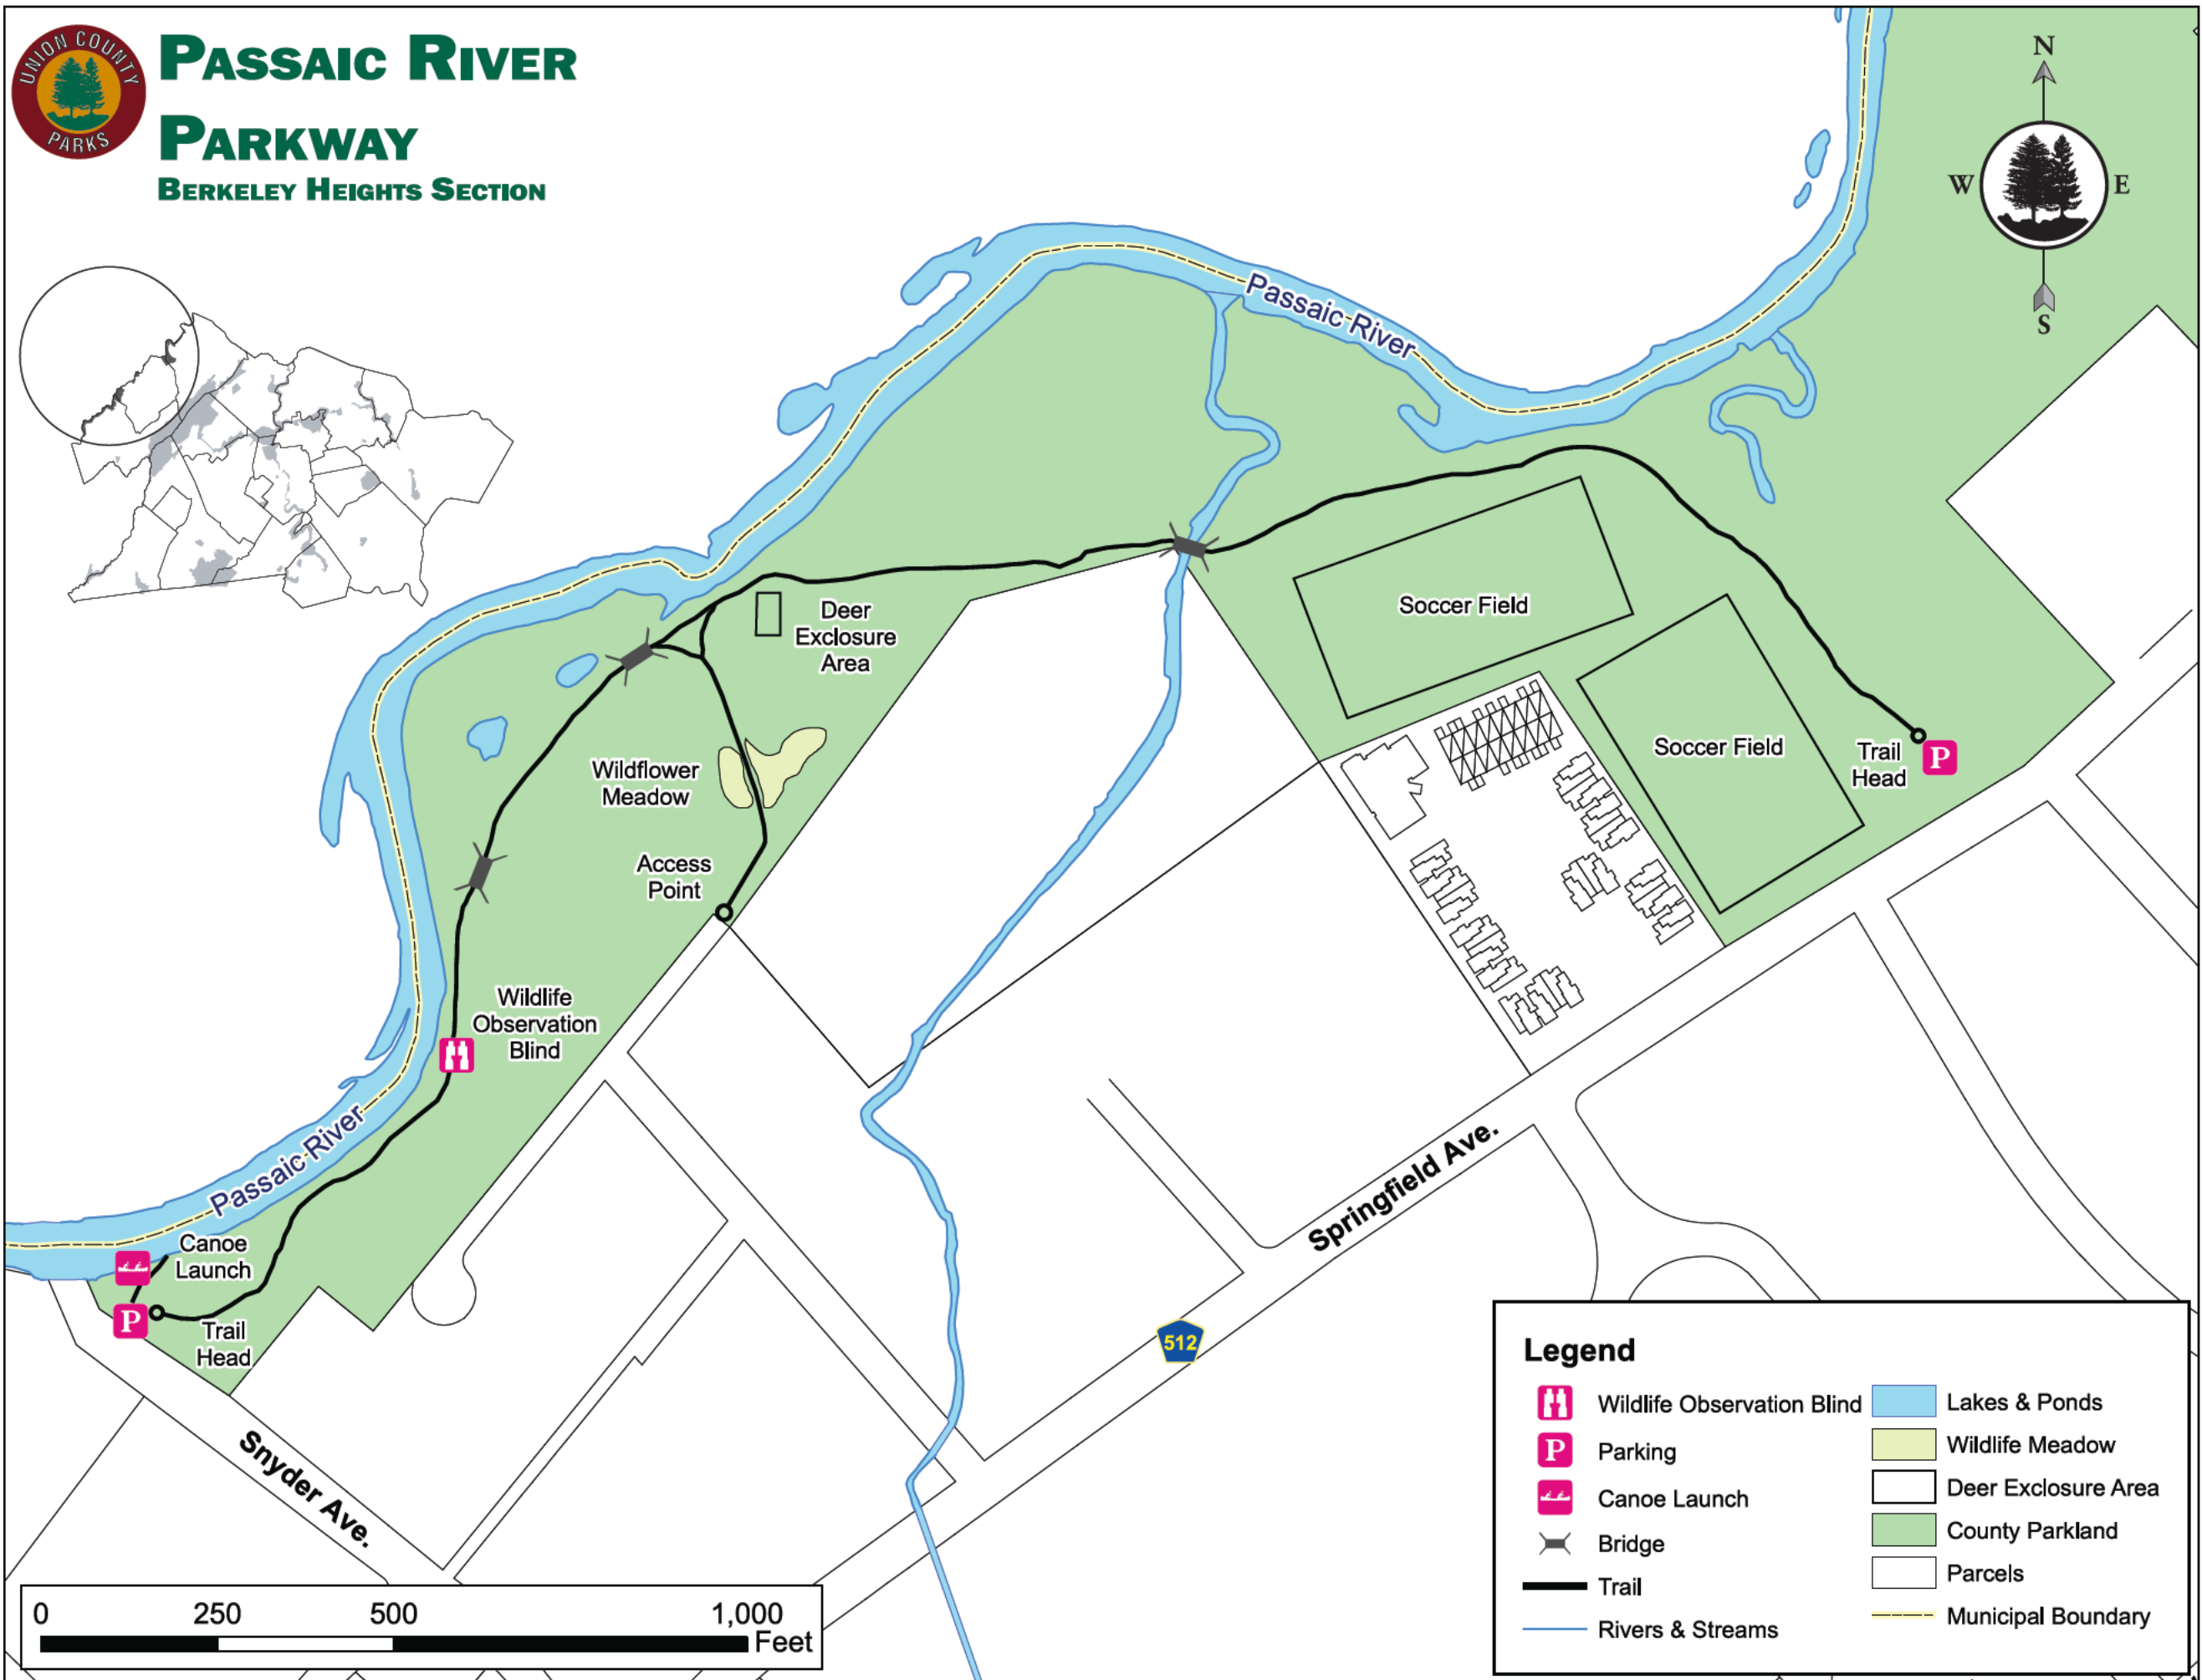

# PASSAIC RIVER PARKWAY

## BERKELEY HEIGHTS SECTION

**Legend**

Wildlife Observation Blind	Lakes & Ponds
Parking	Wildlife Meadow
Canoe Launch	Deer Exclosure Area
Bridge	County Parkland
Trail	Parcels
Rivers & Streams	Municipal Boundary