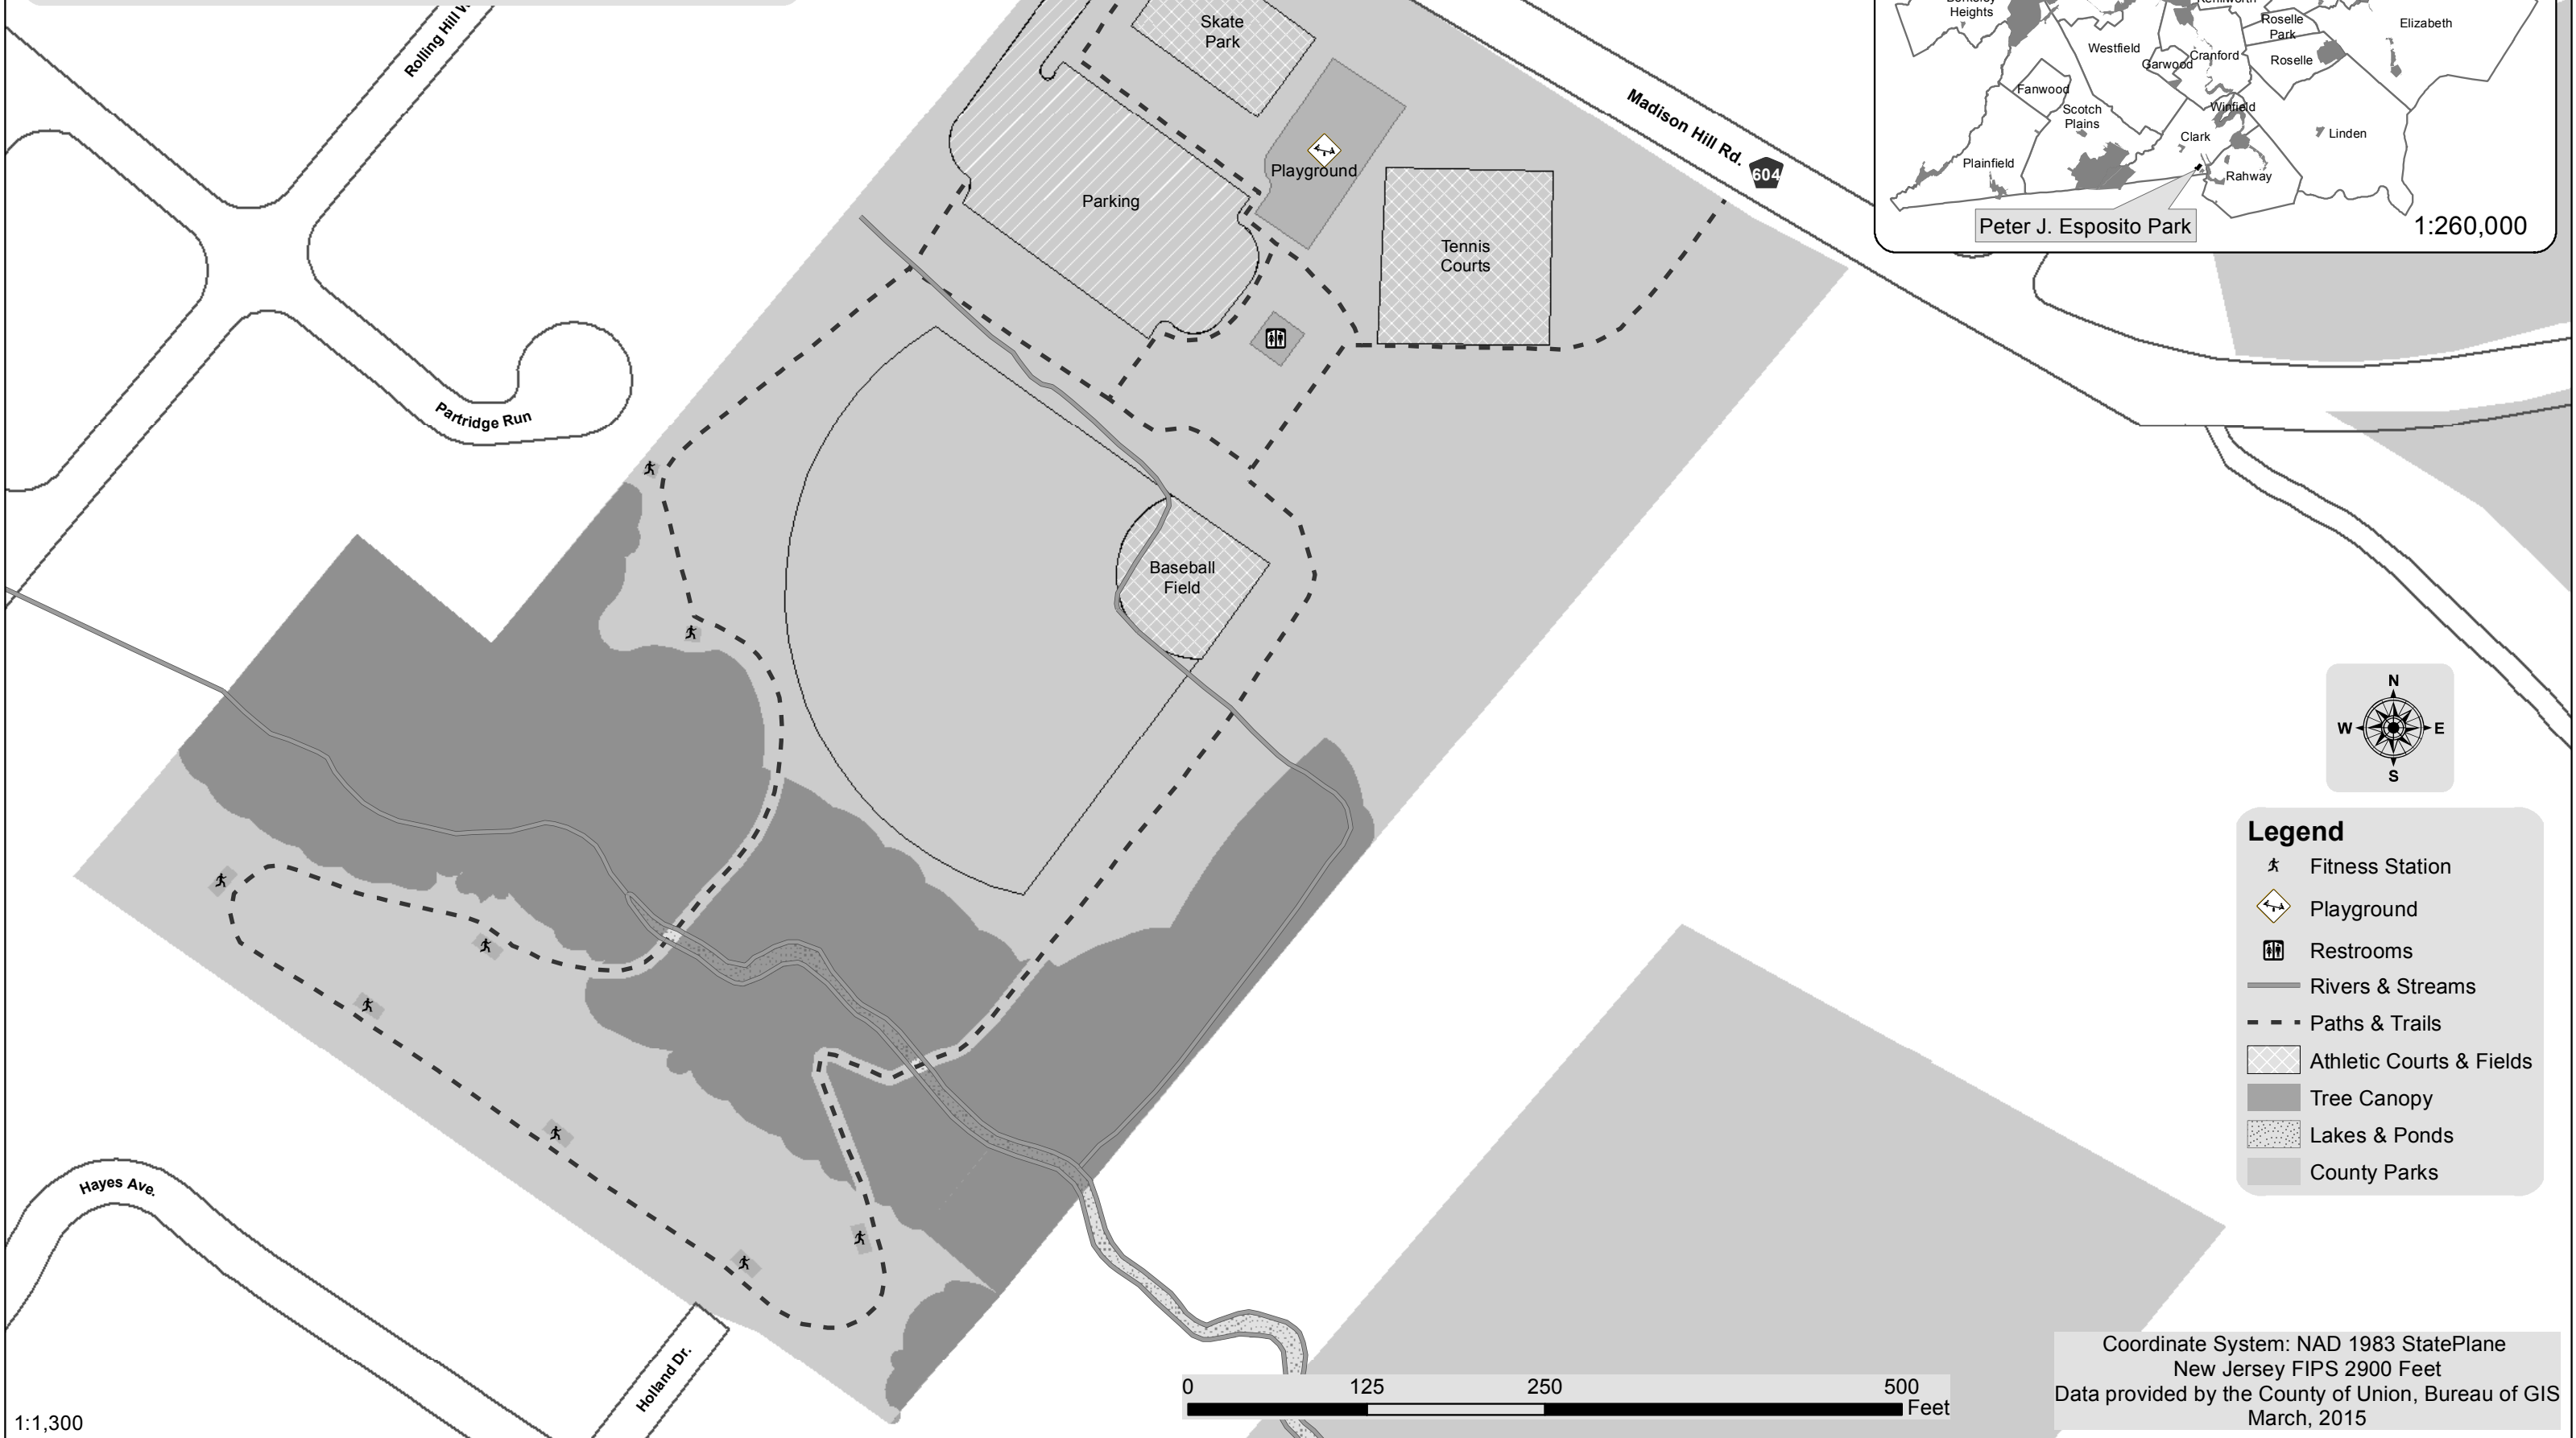

# PETER J ESPOSITO PARK

Clark, New Jersey

County of Union

Department of Parks and Recreation

**Legend**

- ☆ Fitness Station
- ⬡ Playground
- ♫ Restrooms
- Rivers & Streams
- - - Paths & Trails
- ⊞ Athletic Courts & Fields
- Tree Canopy
- ▨ Lakes & Ponds
- County Parks

Coordinate System: NAD 1983 StatePlane  
New Jersey FIPS 2900 Feet  
Data provided by the County of Union, Bureau of GIS  
March, 2015

1:1,300