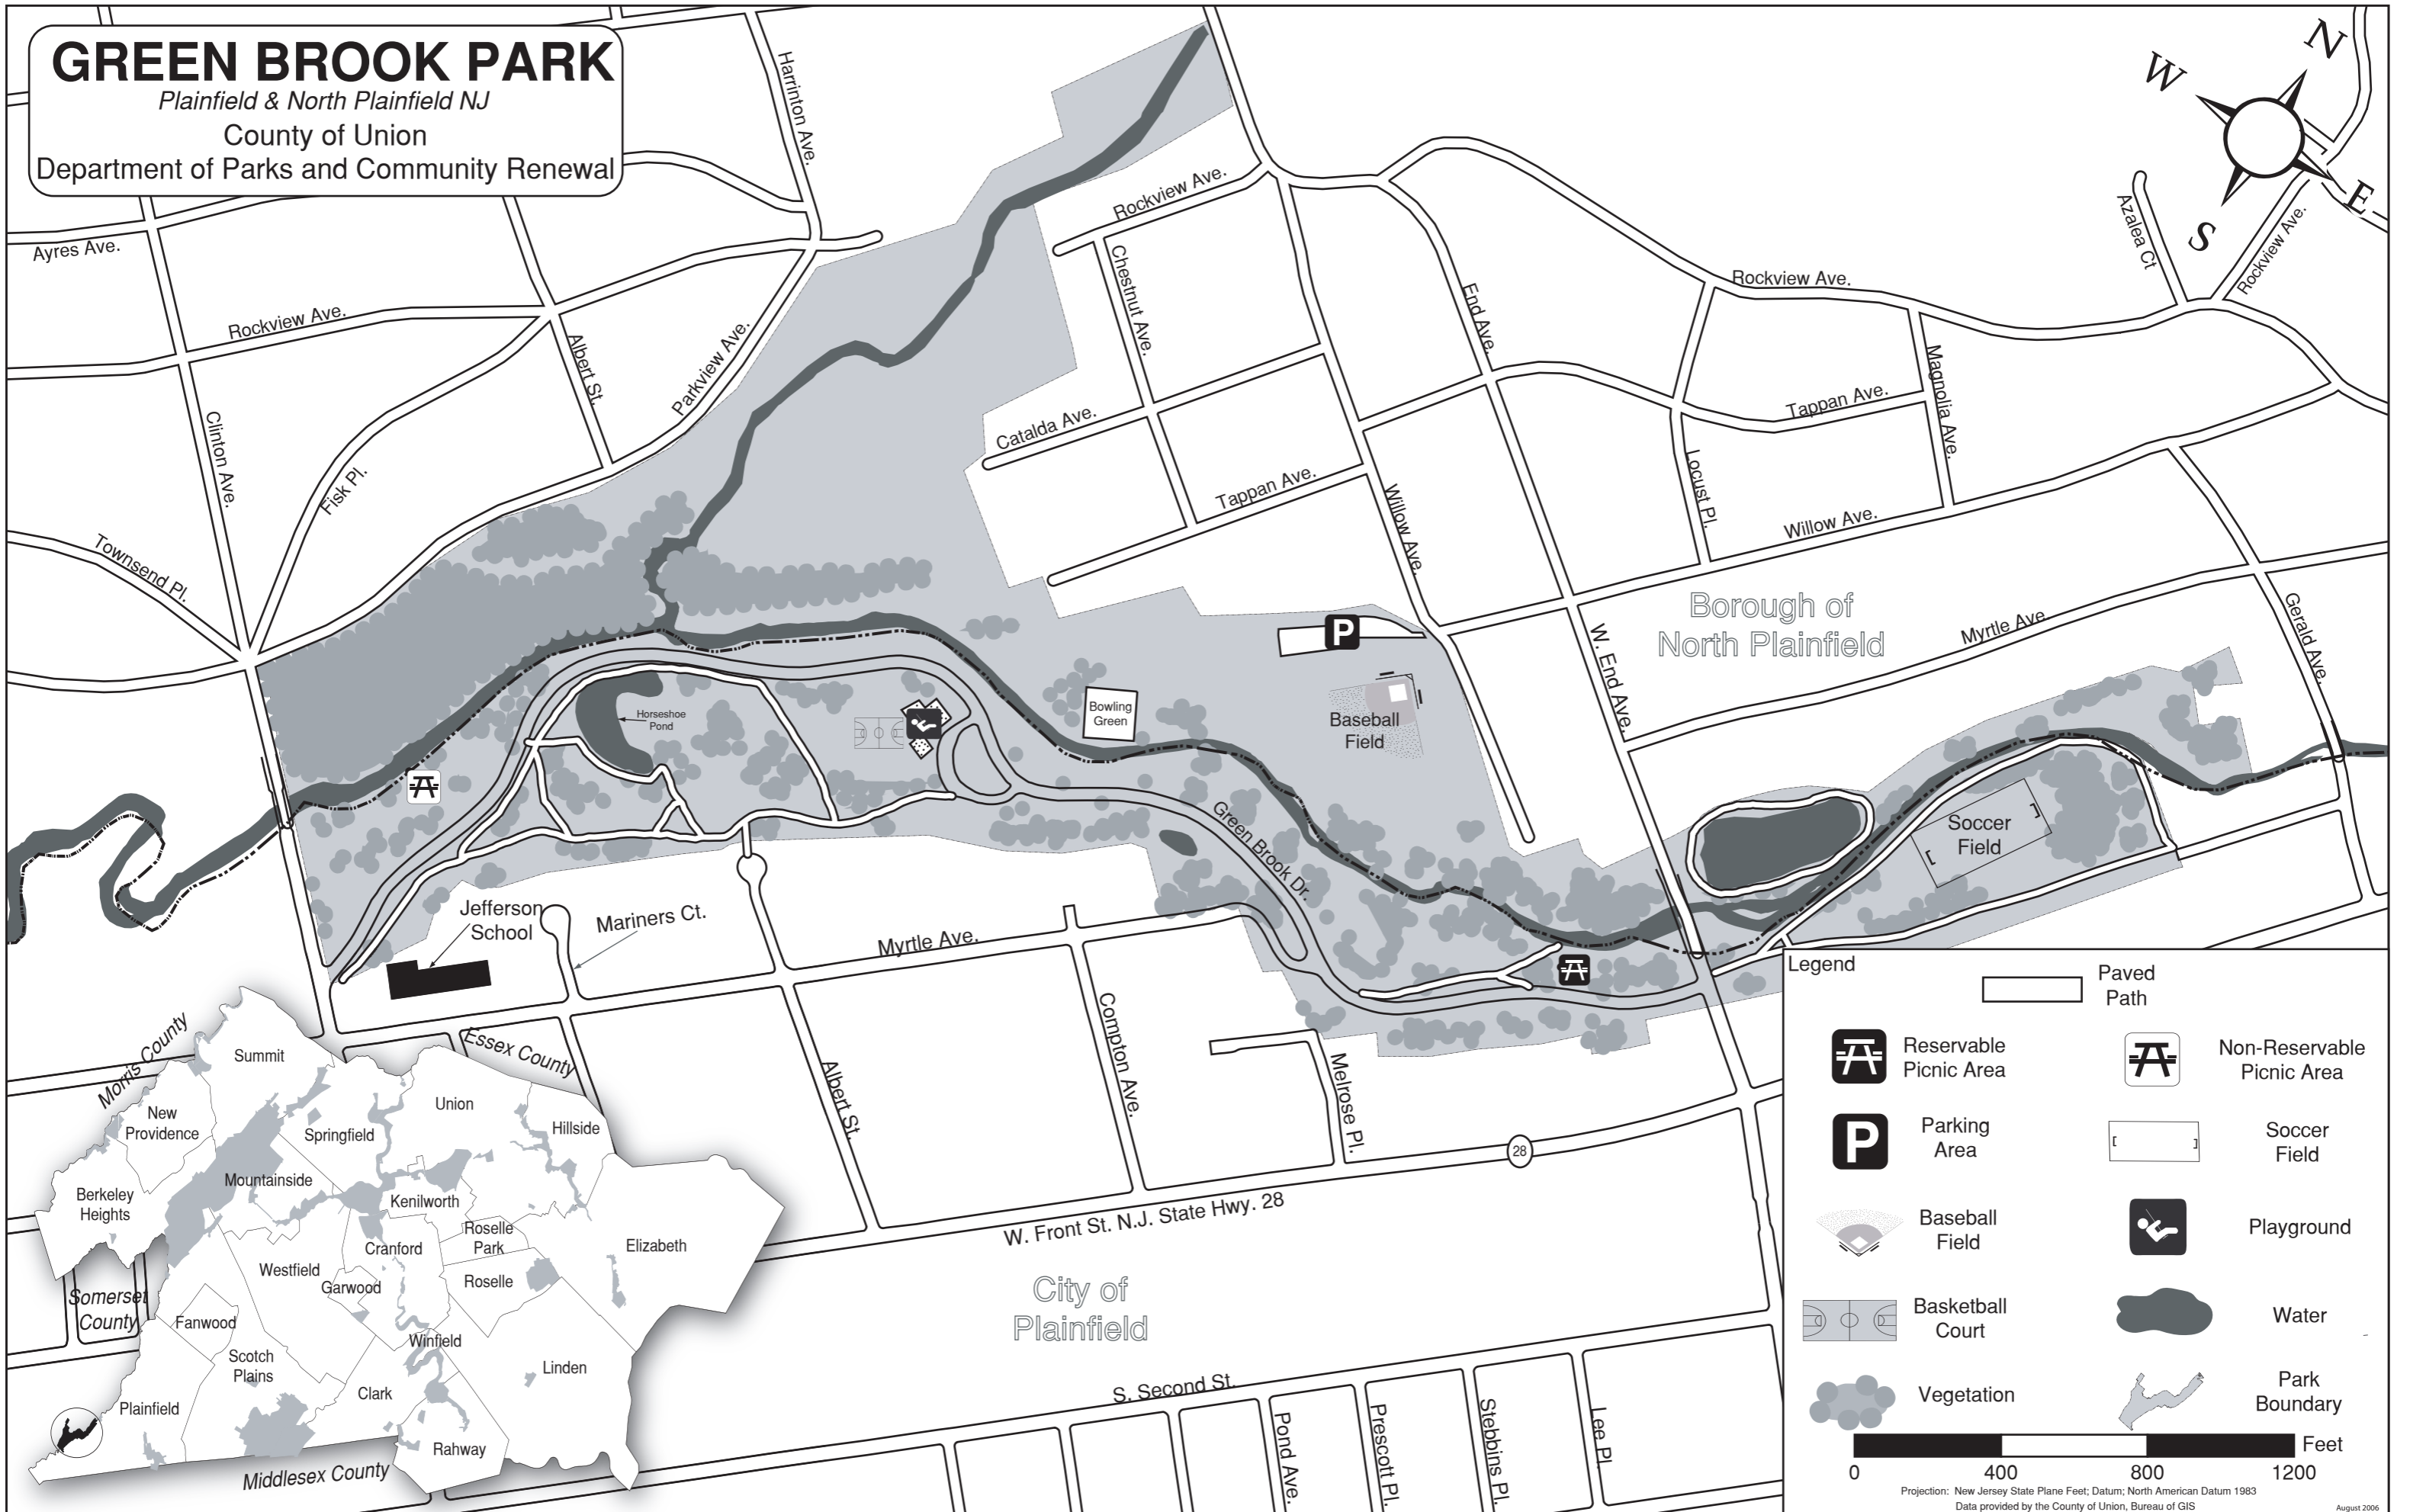

# GREEN BROOK PARK

Plainfield & North Plainfield NJ

County of Union

Department of Parks and Community Renewal

**Legend**

	Paved Path		Reservable Picnic Area
	Non-Reservable Picnic Area		Soccer Field
	Parking Area		Baseball Field
	Baseball Field		Playground
	Basketball Court		Water
	Vegetation		Park Boundary

0 400 800 1200 Feet

Projection: New Jersey State Plane Feet; Datum: North American Datum 1983  
Data provided by the County of Union, Bureau of GIS