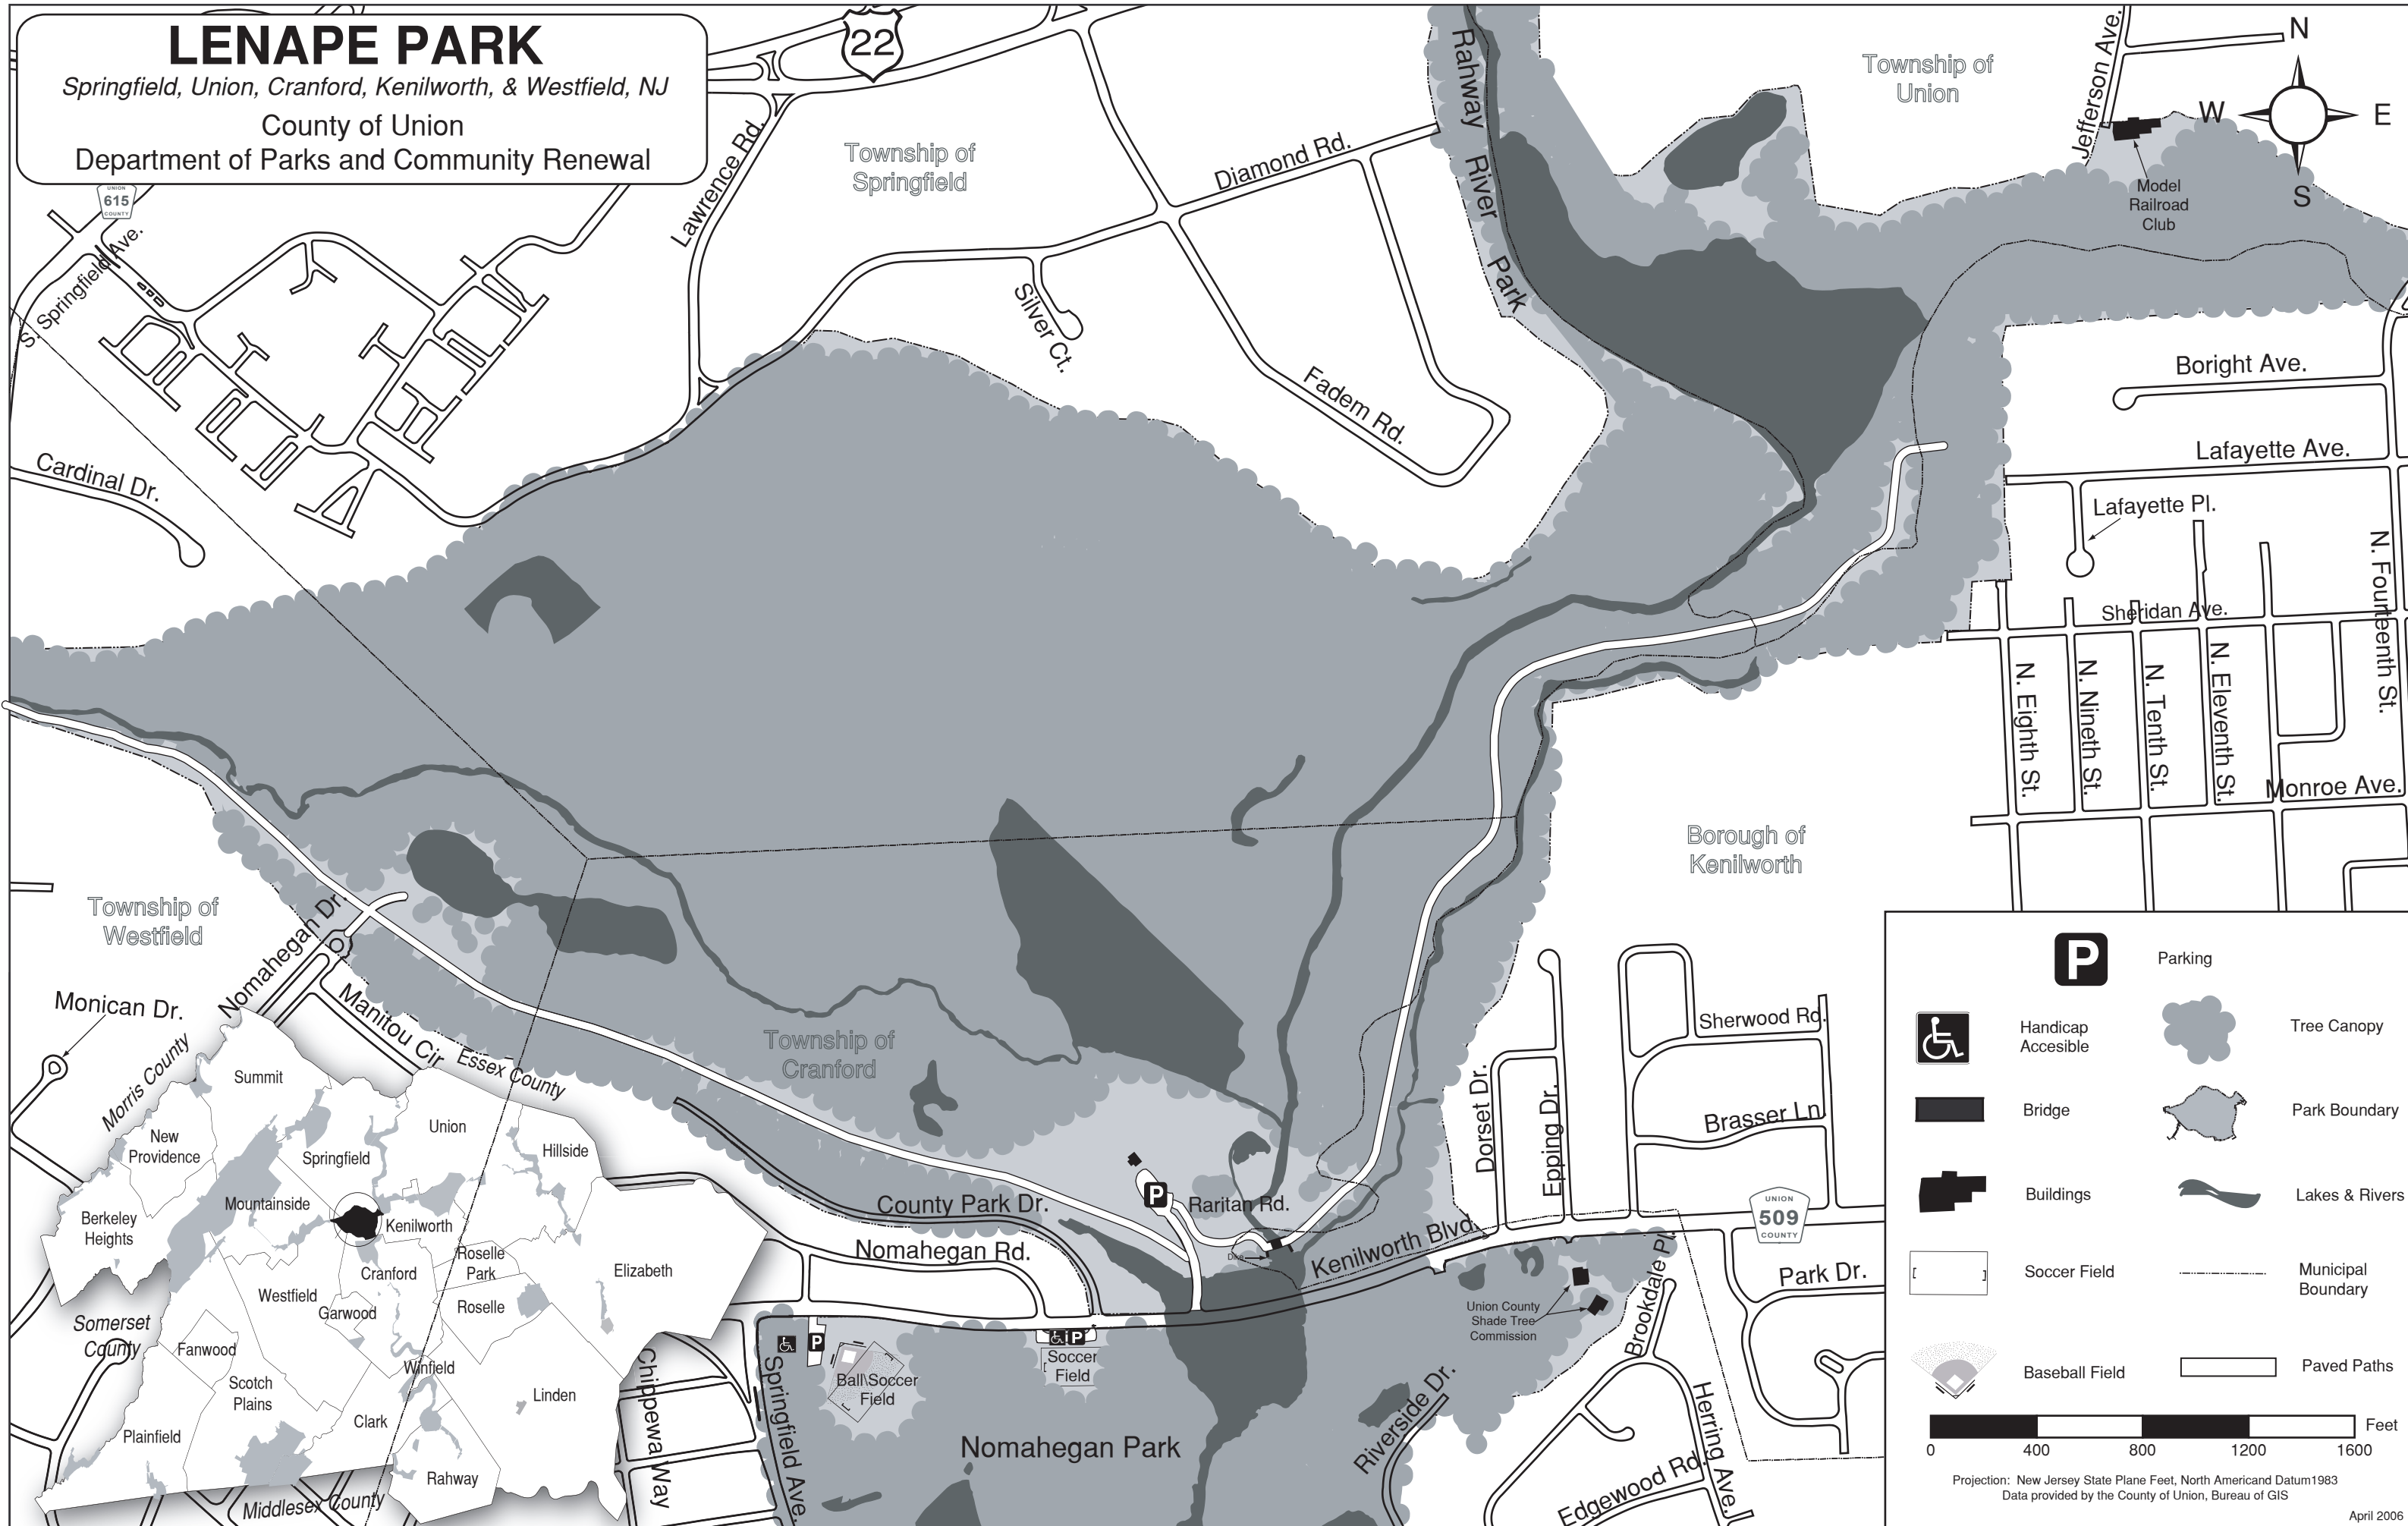

LENAPE PARK

Springfield, Union, Cranford, Kenilworth, & Westfield, NJ
 County of Union
 Department of Parks and Community Renewal

	Parking		Tree Canopy
	Handicap Accessible		Park Boundary
	Bridge		Lakes & Rivers
	Buildings		Municipal Boundary
	Soccer Field		Paved Paths
	Baseball Field		

0 400 800 1200 1600 Feet

Projection: New Jersey State Plane Feet, North American Datum 1983
 Data provided by the County of Union, Bureau of GIS
 April 2006