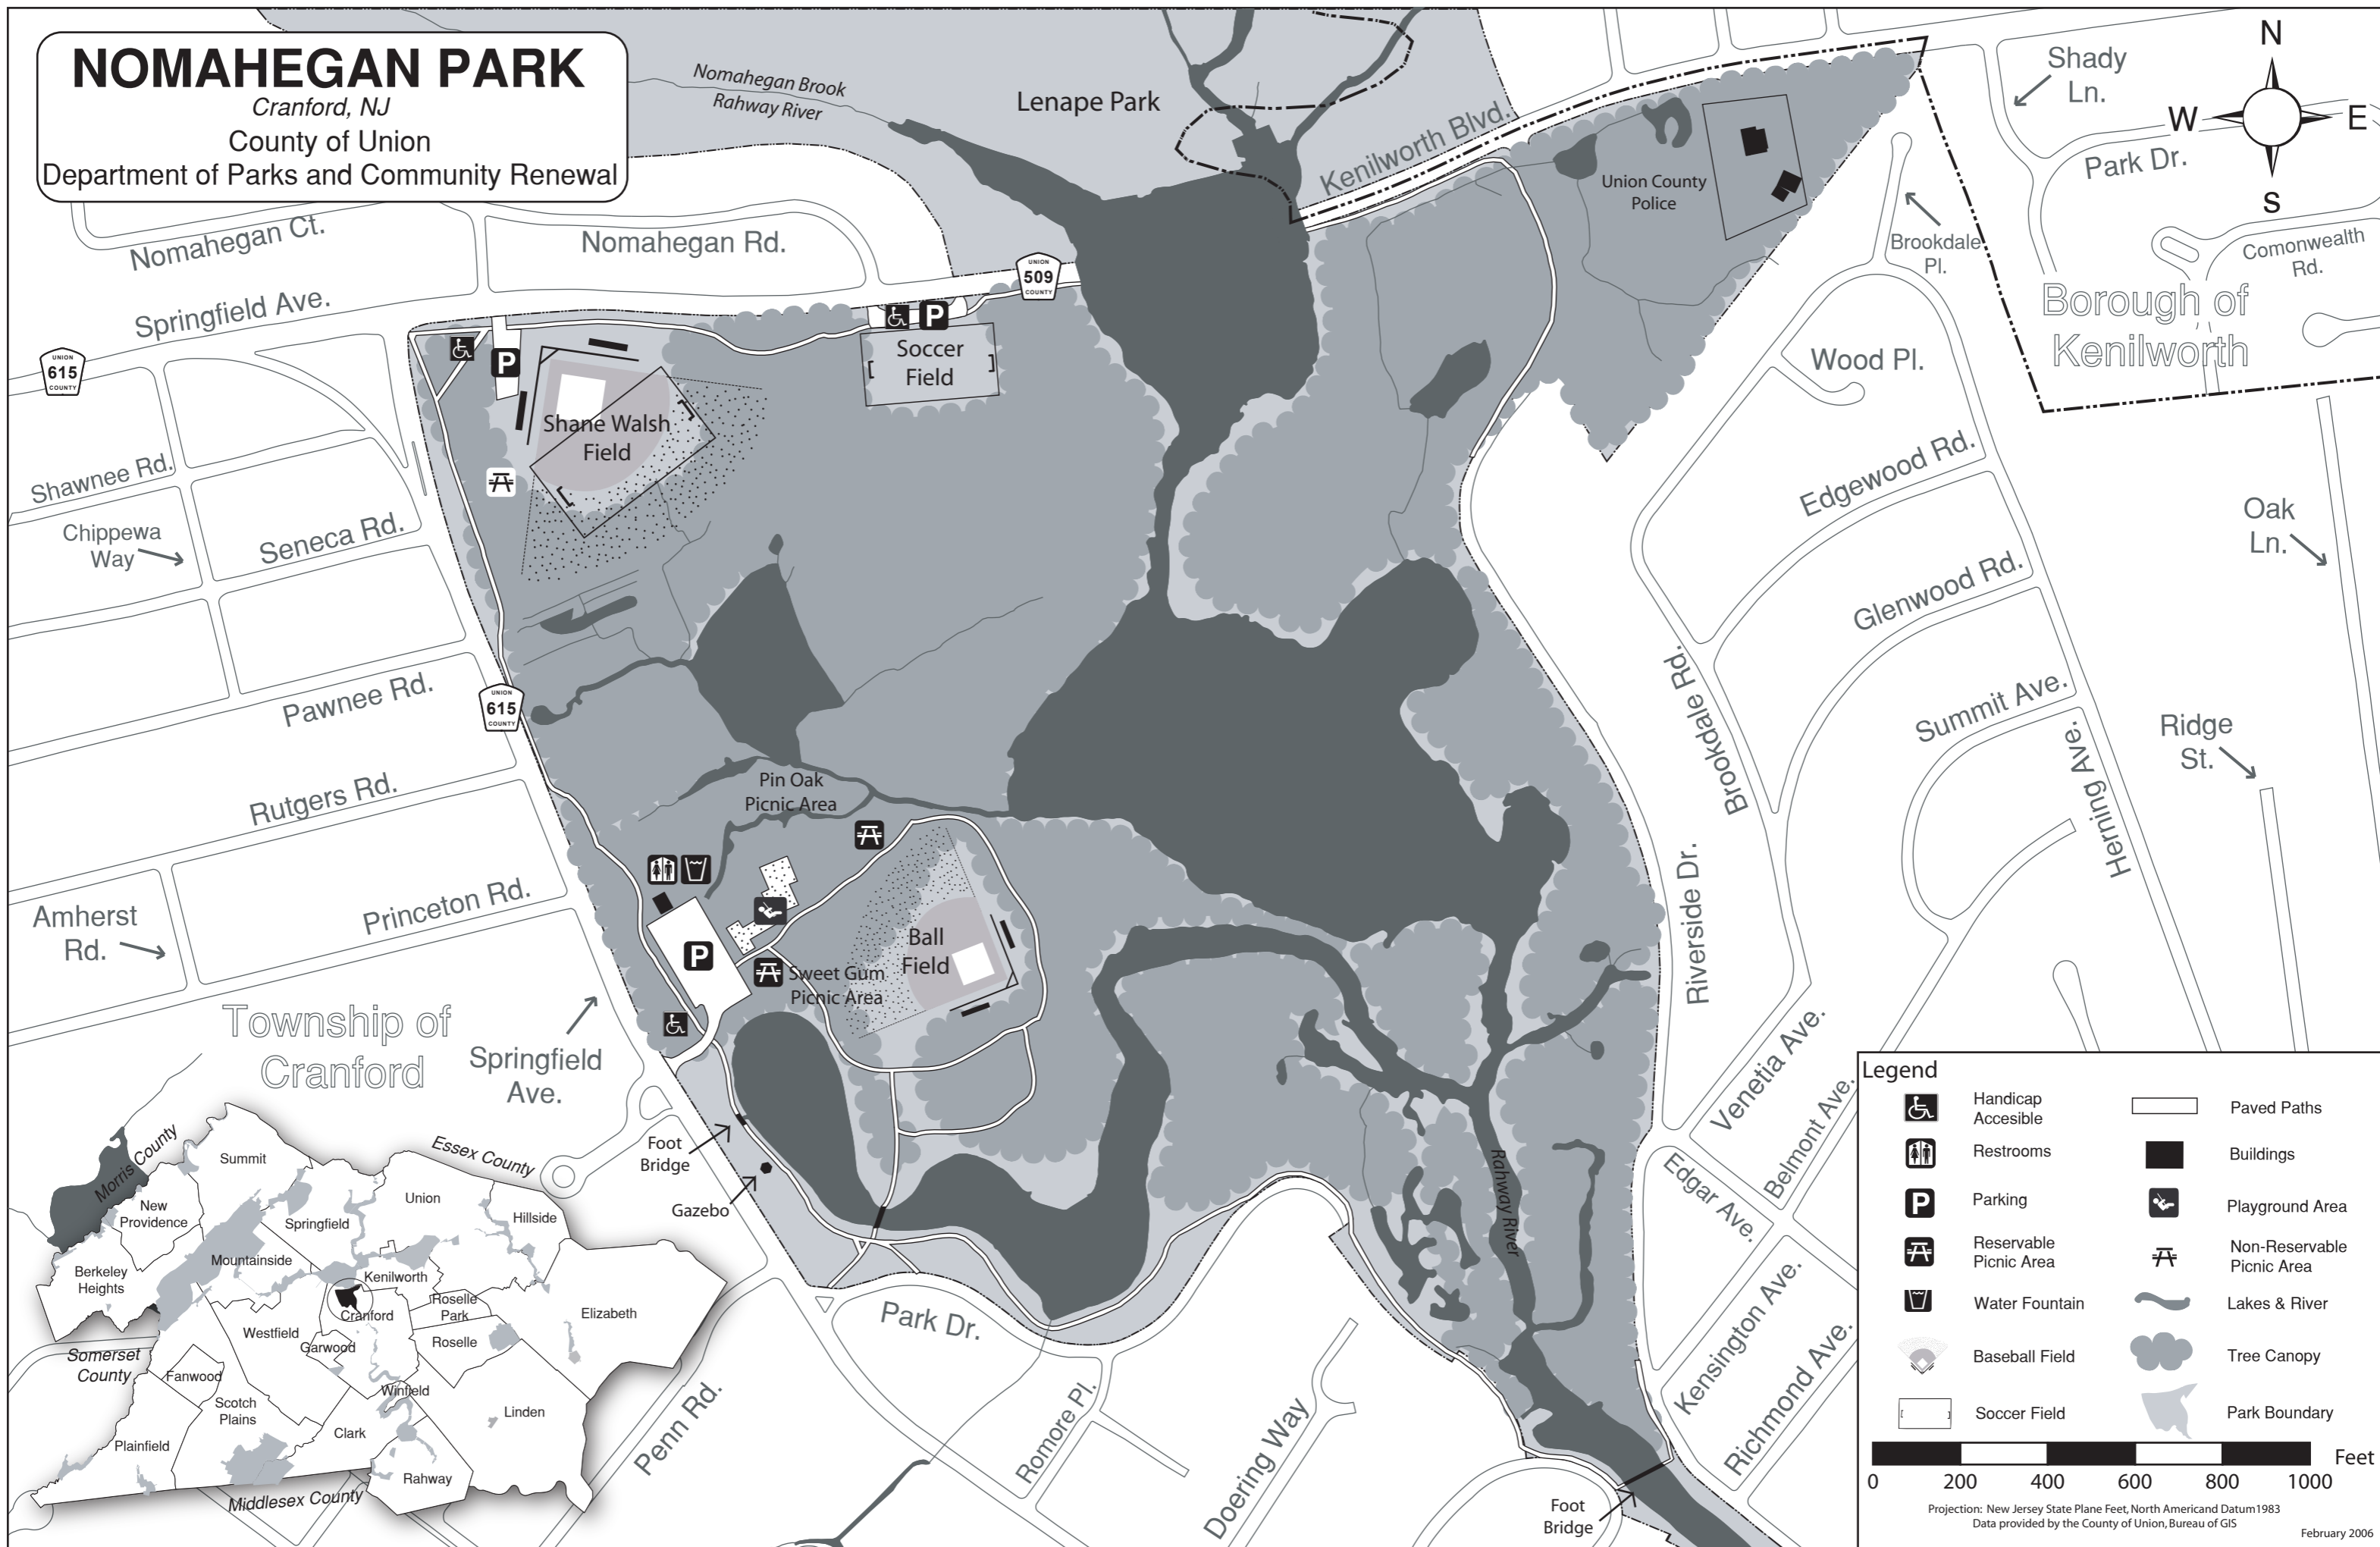

# NOMAHEGAN PARK

Cranford, NJ  
 County of Union  
 Department of Parks and Community Renewal

**Legend**

	Handicap Accessible		Paved Paths
	Restrooms		Buildings
	Parking		Playground Area
	Reservable Picnic Area		Non-Reservable Picnic Area
	Water Fountain		Lakes & River
	Baseball Field		Tree Canopy
	Soccer Field		Park Boundary

0 200 400 600 800 1000 Feet

Projection: New Jersey State Plane Feet, North American Datum 1983  
 Data provided by the County of Union, Bureau of GIS

February 2006