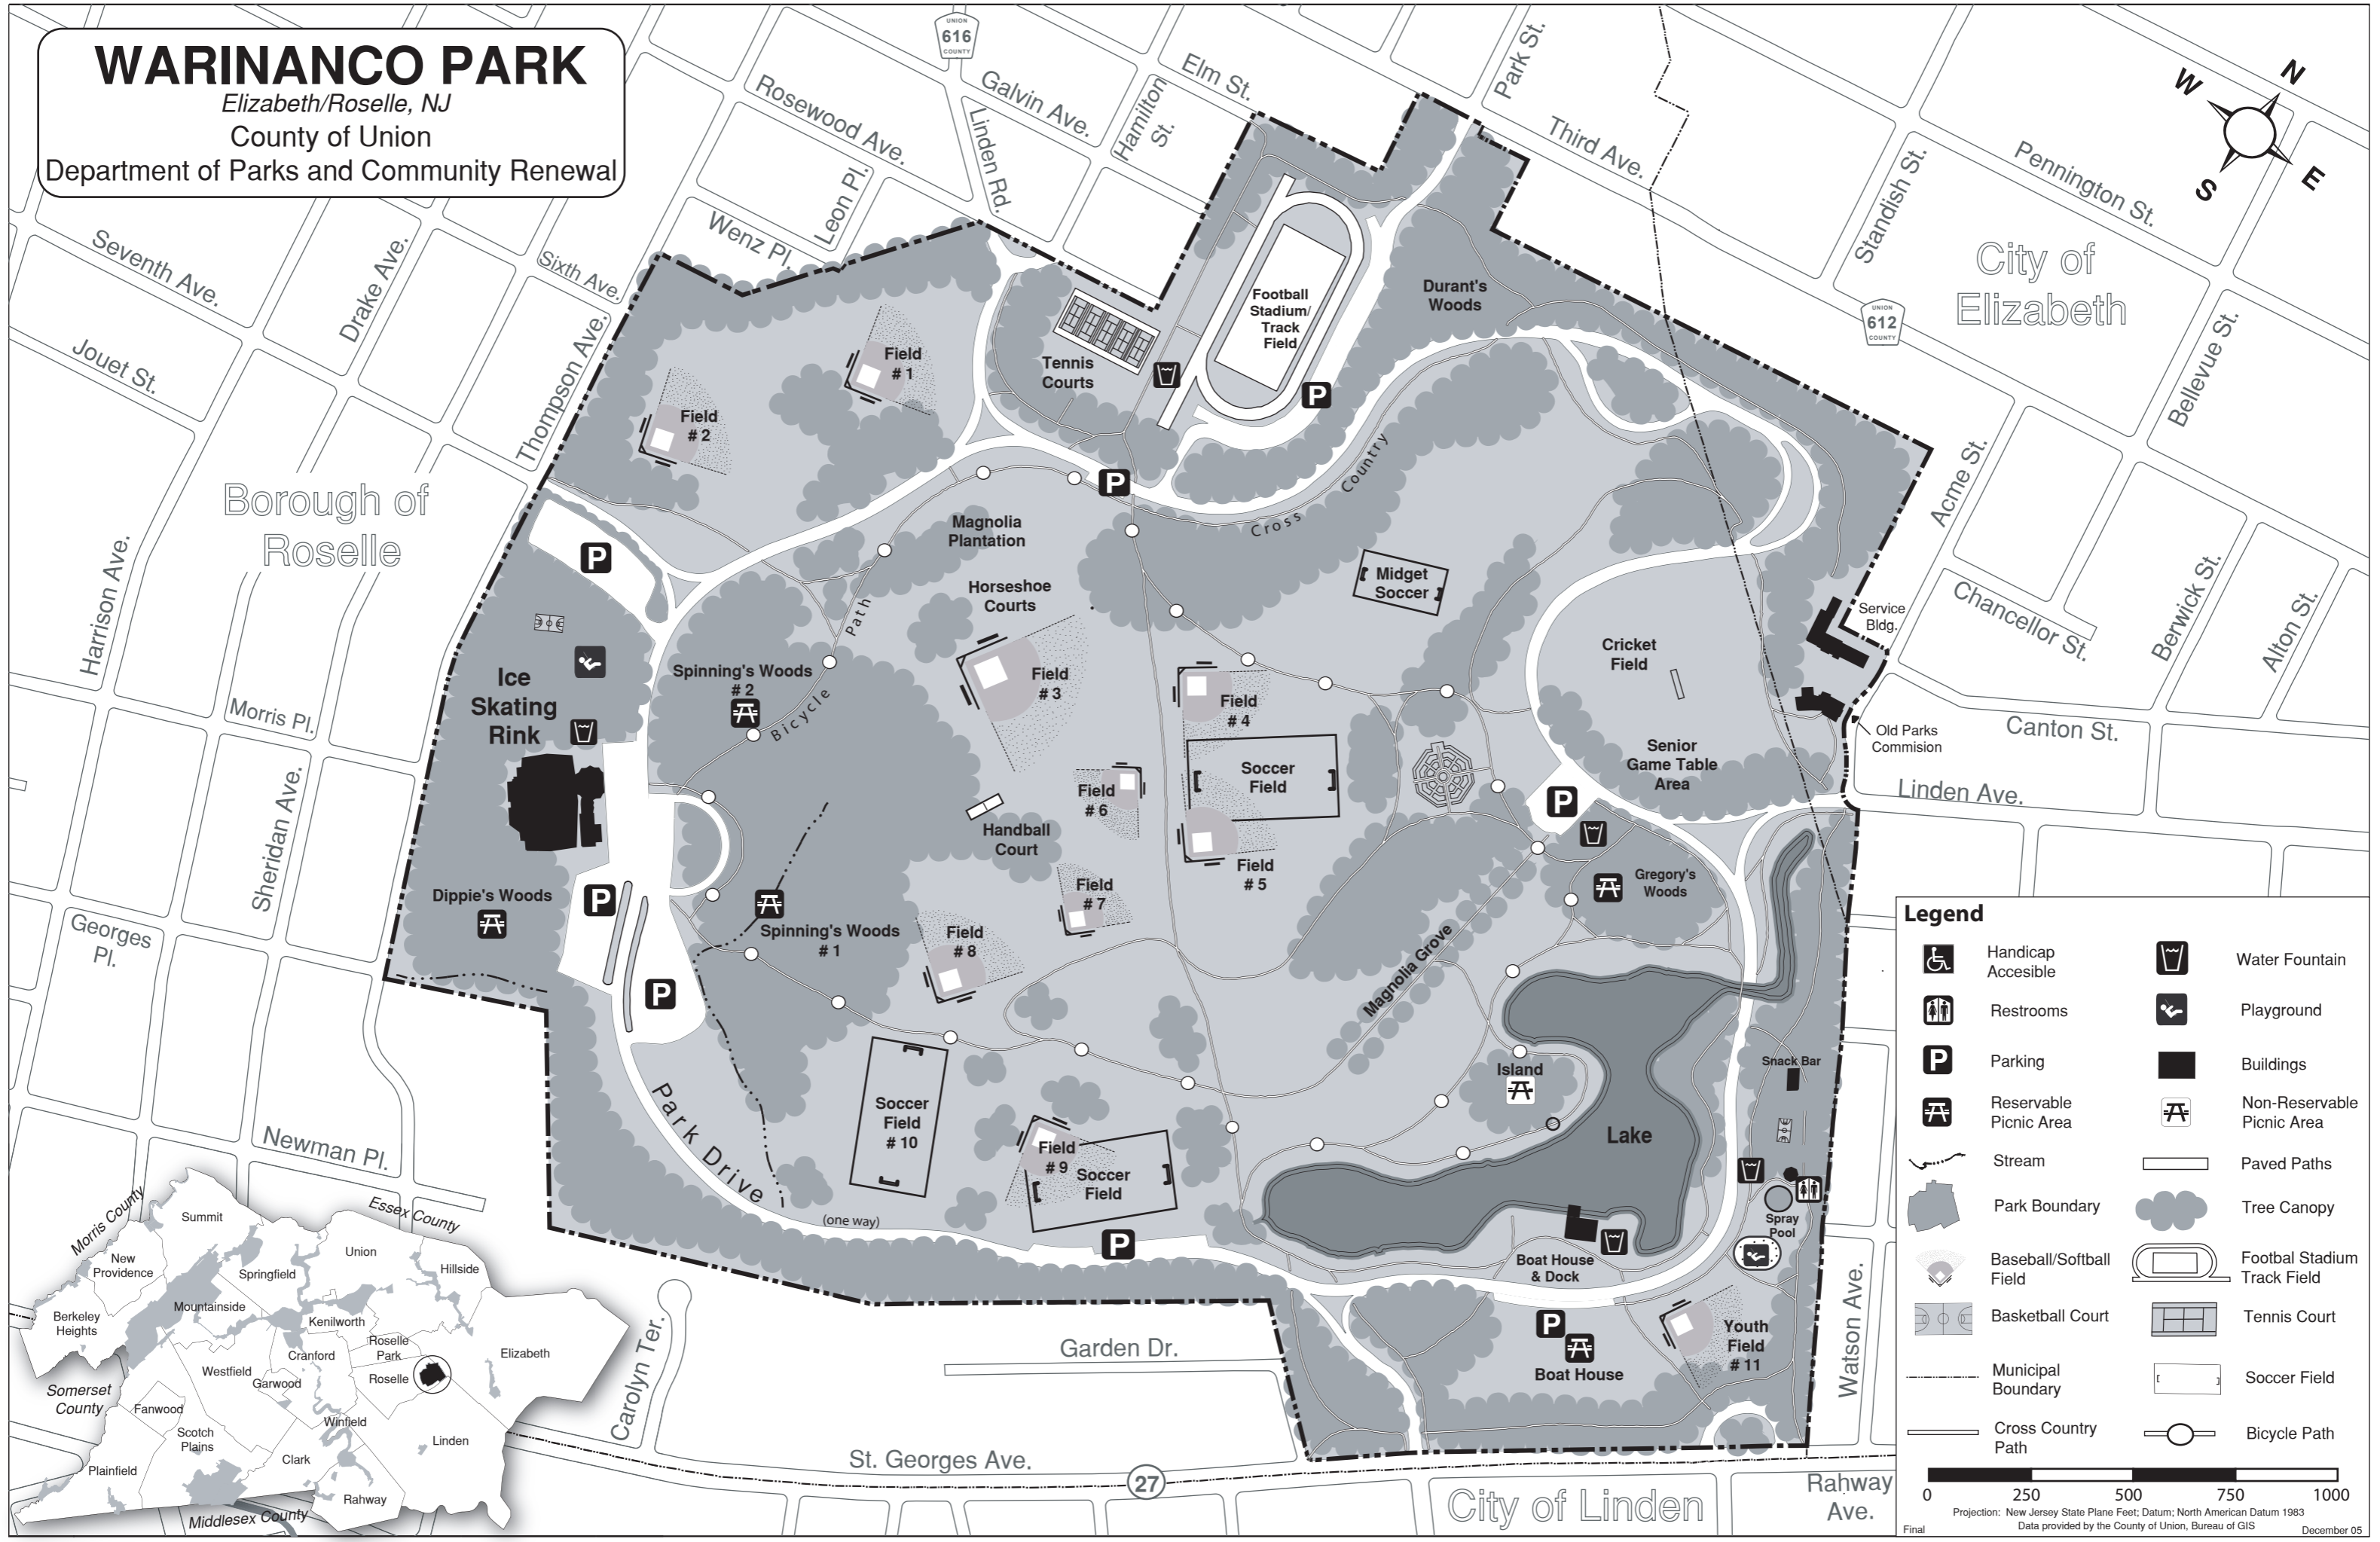

WARINANCO PARK

Elizabeth/Roselle, NJ
 County of Union
 Department of Parks and Community Renewal

Legend

	Handicap Accessible		Water Fountain
	Restrooms		Playground
	Parking		Buildings
	Reservable Picnic Area		Non-Reservable Picnic Area
	Stream		Paved Paths
	Park Boundary		Tree Canopy
	Baseball/Softball Field		Football Stadium/Track Field
	Basketball Court		Tennis Court
	Municipal Boundary		Soccer Field
	Cross Country Path		Bicycle Path

0 250 500 750 1000
 Projection: New Jersey State Plane Feet; Datum: North American Datum 1983
 Data provided by the County of Union, Bureau of GIS
 December 05