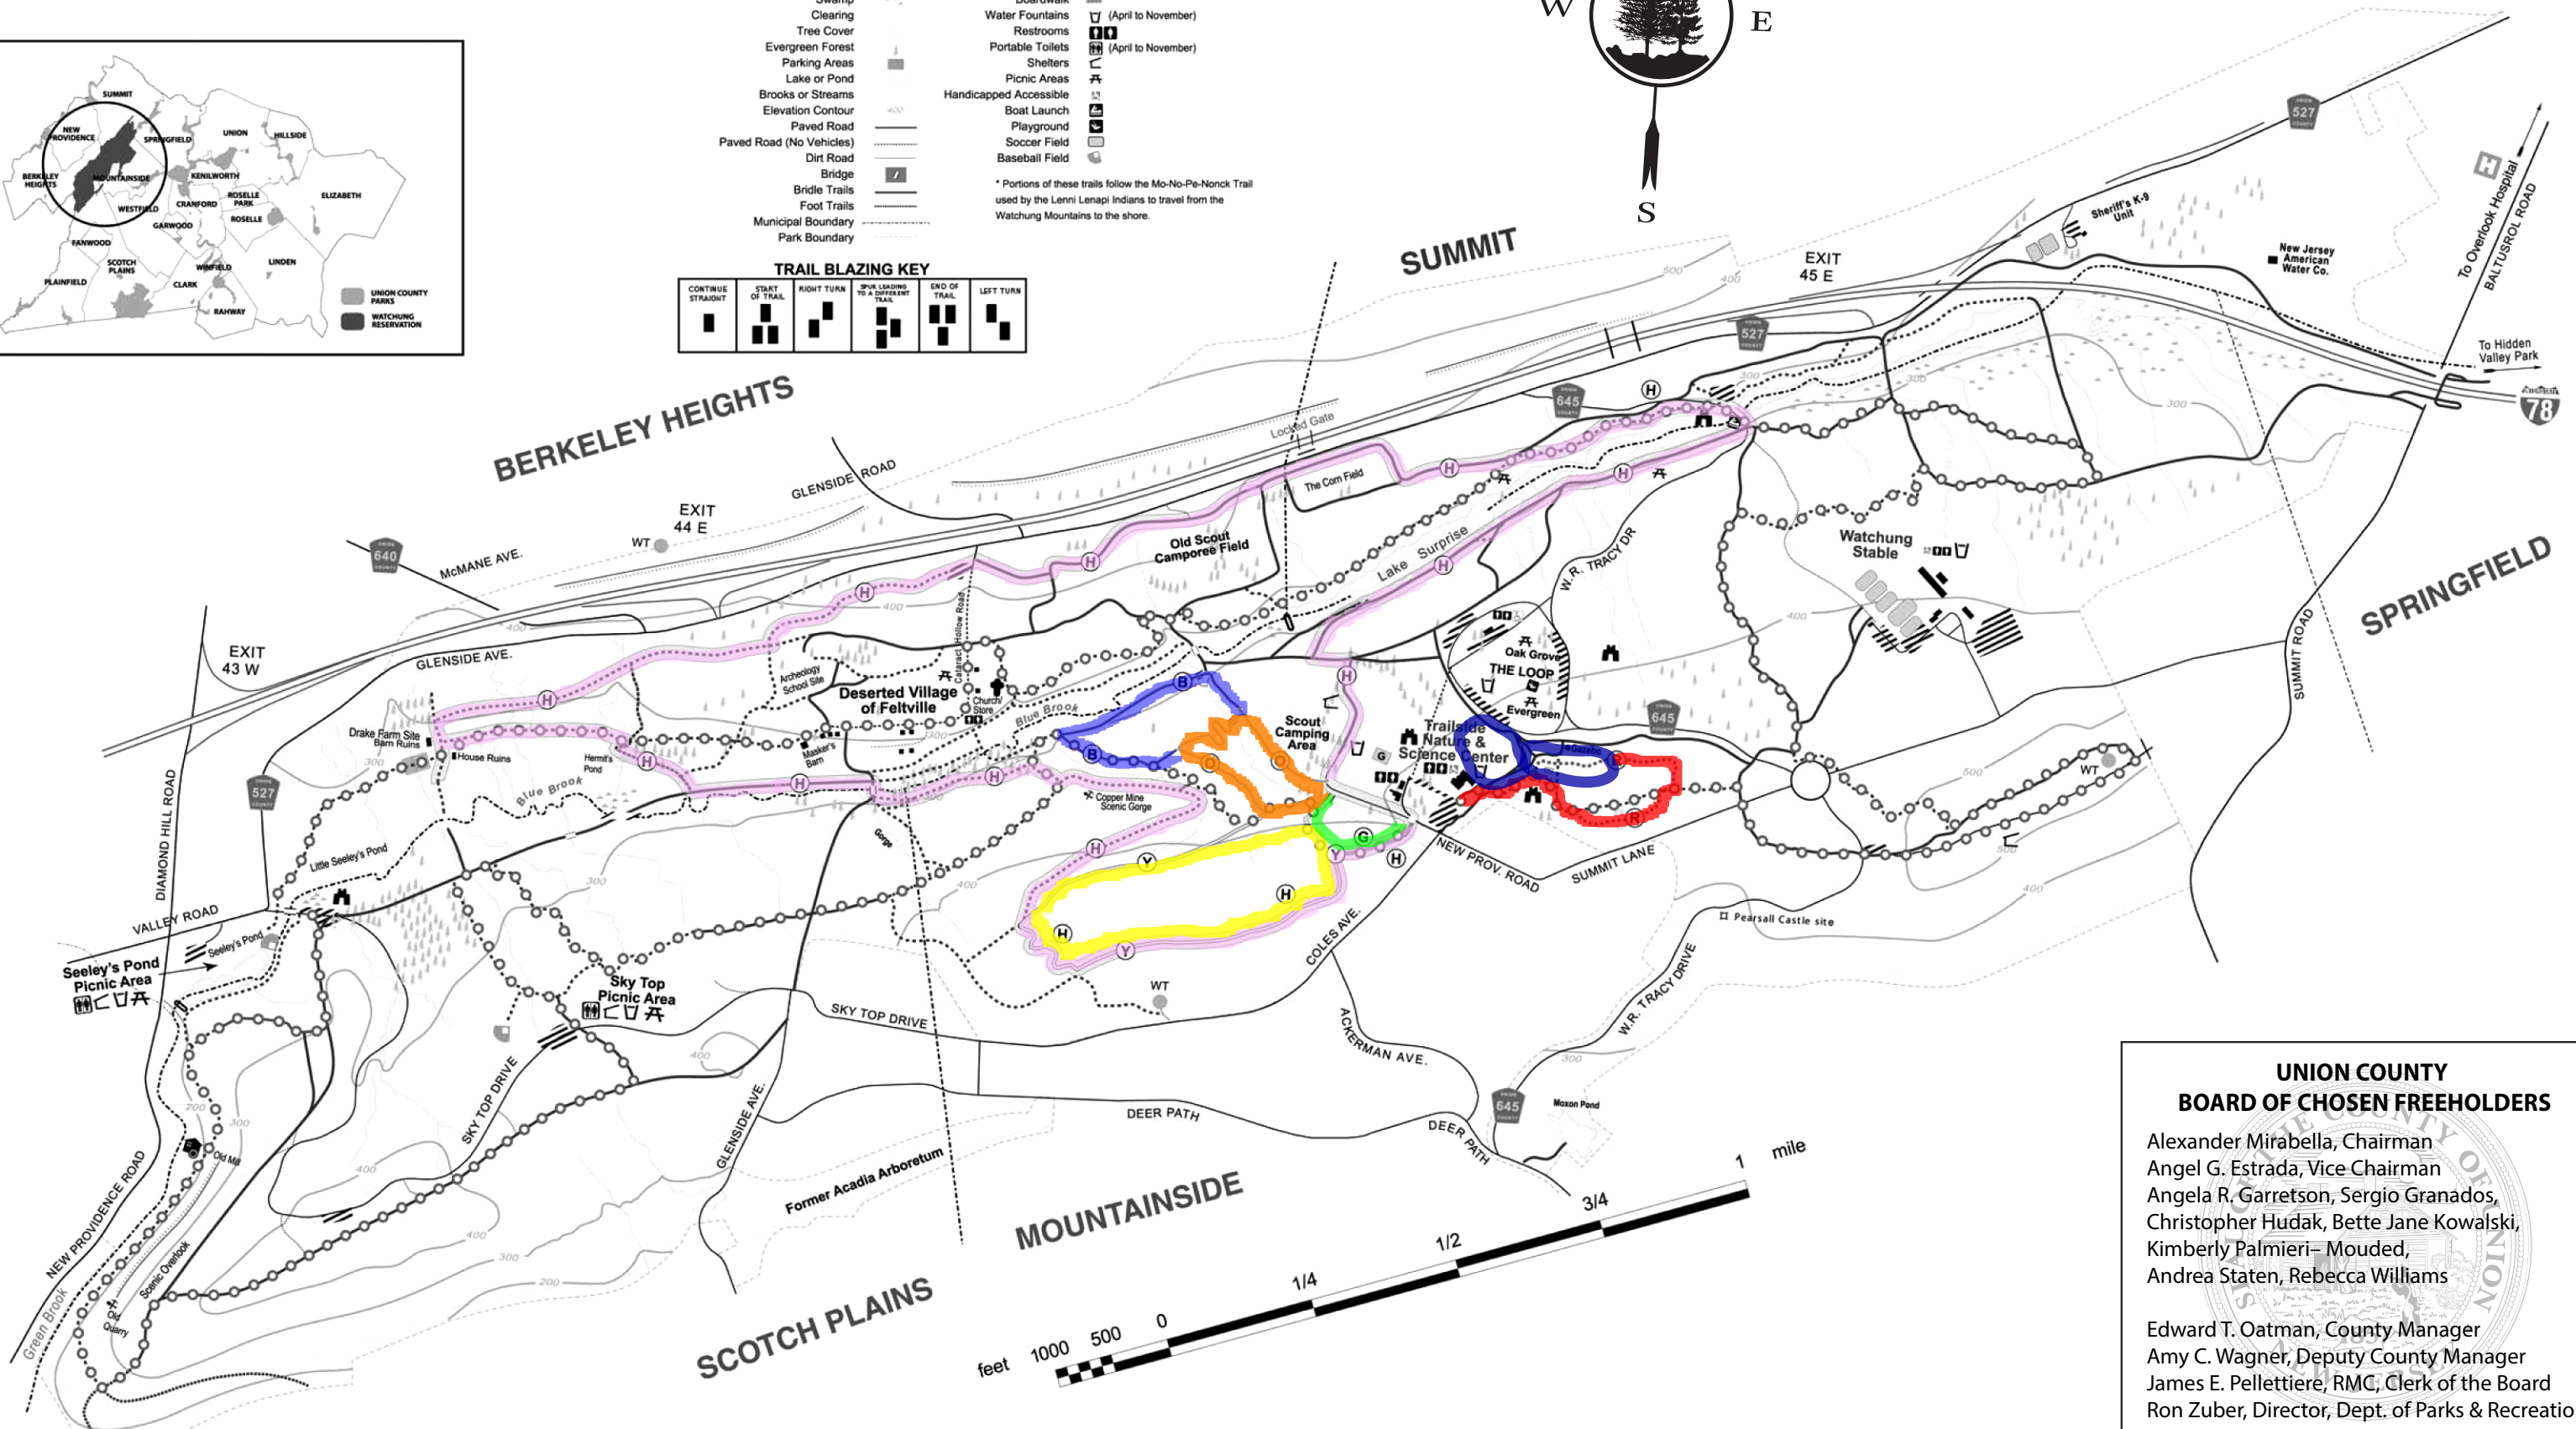

Watchung Reservation

LEGEND

- | | | | | |
|-----------------------------------|--|------------------------|--|---------------------|
| Trailside Nature & Science Center | | Sensory Trail | | 5 mi. |
| Water Tower | | Red Trail | | 2 mi. |
| Buildings | | Green Trail | | 6 mi. |
| Watchable Wildlife Areas | | Orange Trail | | 1.2 mi. |
| Dams | | Blue Trail | | 6 mi. |
| Deer Management Study Area | | Yellow Trail | | 10 mi. |
| Fenced Areas | | History Trail | | |
| U.S. Master Gardeners Greenhouse | | Sierra Trail | | |
| Riding Rings | | Old Quarry/Mine | | |
| Escarpment (Cliff) | | Old Mill Ruins | | |
| Swamp | | Old Cemetery | | |
| Clearing | | Boardwalk | | |
| Tree Cover | | Water Fountains | | (April to November) |
| Evergreen Forest | | Restrooms | | |
| Parking Areas | | Portable Toilets | | (April to November) |
| Lake or Pond | | Shelters | | |
| Brooks or Streams | | Picnic Areas | | |
| Elevation Contour | | Handicapped Accessible | | |
| Paved Road | | Boat Launch | | |
| Paved Road (No Vehicles) | | Playground | | |
| Dirt Road | | Soccer Field | | |
| Bridge | | Baseball Field | | |
| Bridle Trails | | | | |
| Foot Trails | | | | |
| Municipal Boundary | | | | |
| Park Boundary | | | | |

TRAIL BLAZING KEY

- | | | | | | |
|-------------------|----------------|------------|-----------------------------------|--------------|-----------|
| | | | | | |
| CONTINUE STRAIGHT | START OF TRAIL | RIGHT TURN | SPUR LEADING TO A DIFFERENT TRAIL | END OF TRAIL | LEFT TURN |

* Portions of these trails follow the Mo-No-Pe-Nonck Trail used by the Lenni Lenapi Indians to travel from the Watchung Mountains to the shore.

UNION COUNTY BOARD OF CHOSEN FREEHOLDERS

Alexander Mirabella, Chairman
 Angel G. Estrada, Vice Chairman
 Angela R. Garretson, Sergio Granados,
 Christopher Hudak, Bette Jane Kowalski,
 Kimberly Palmieri-Mouded,
 Andrea Staten, Rebecca Williams