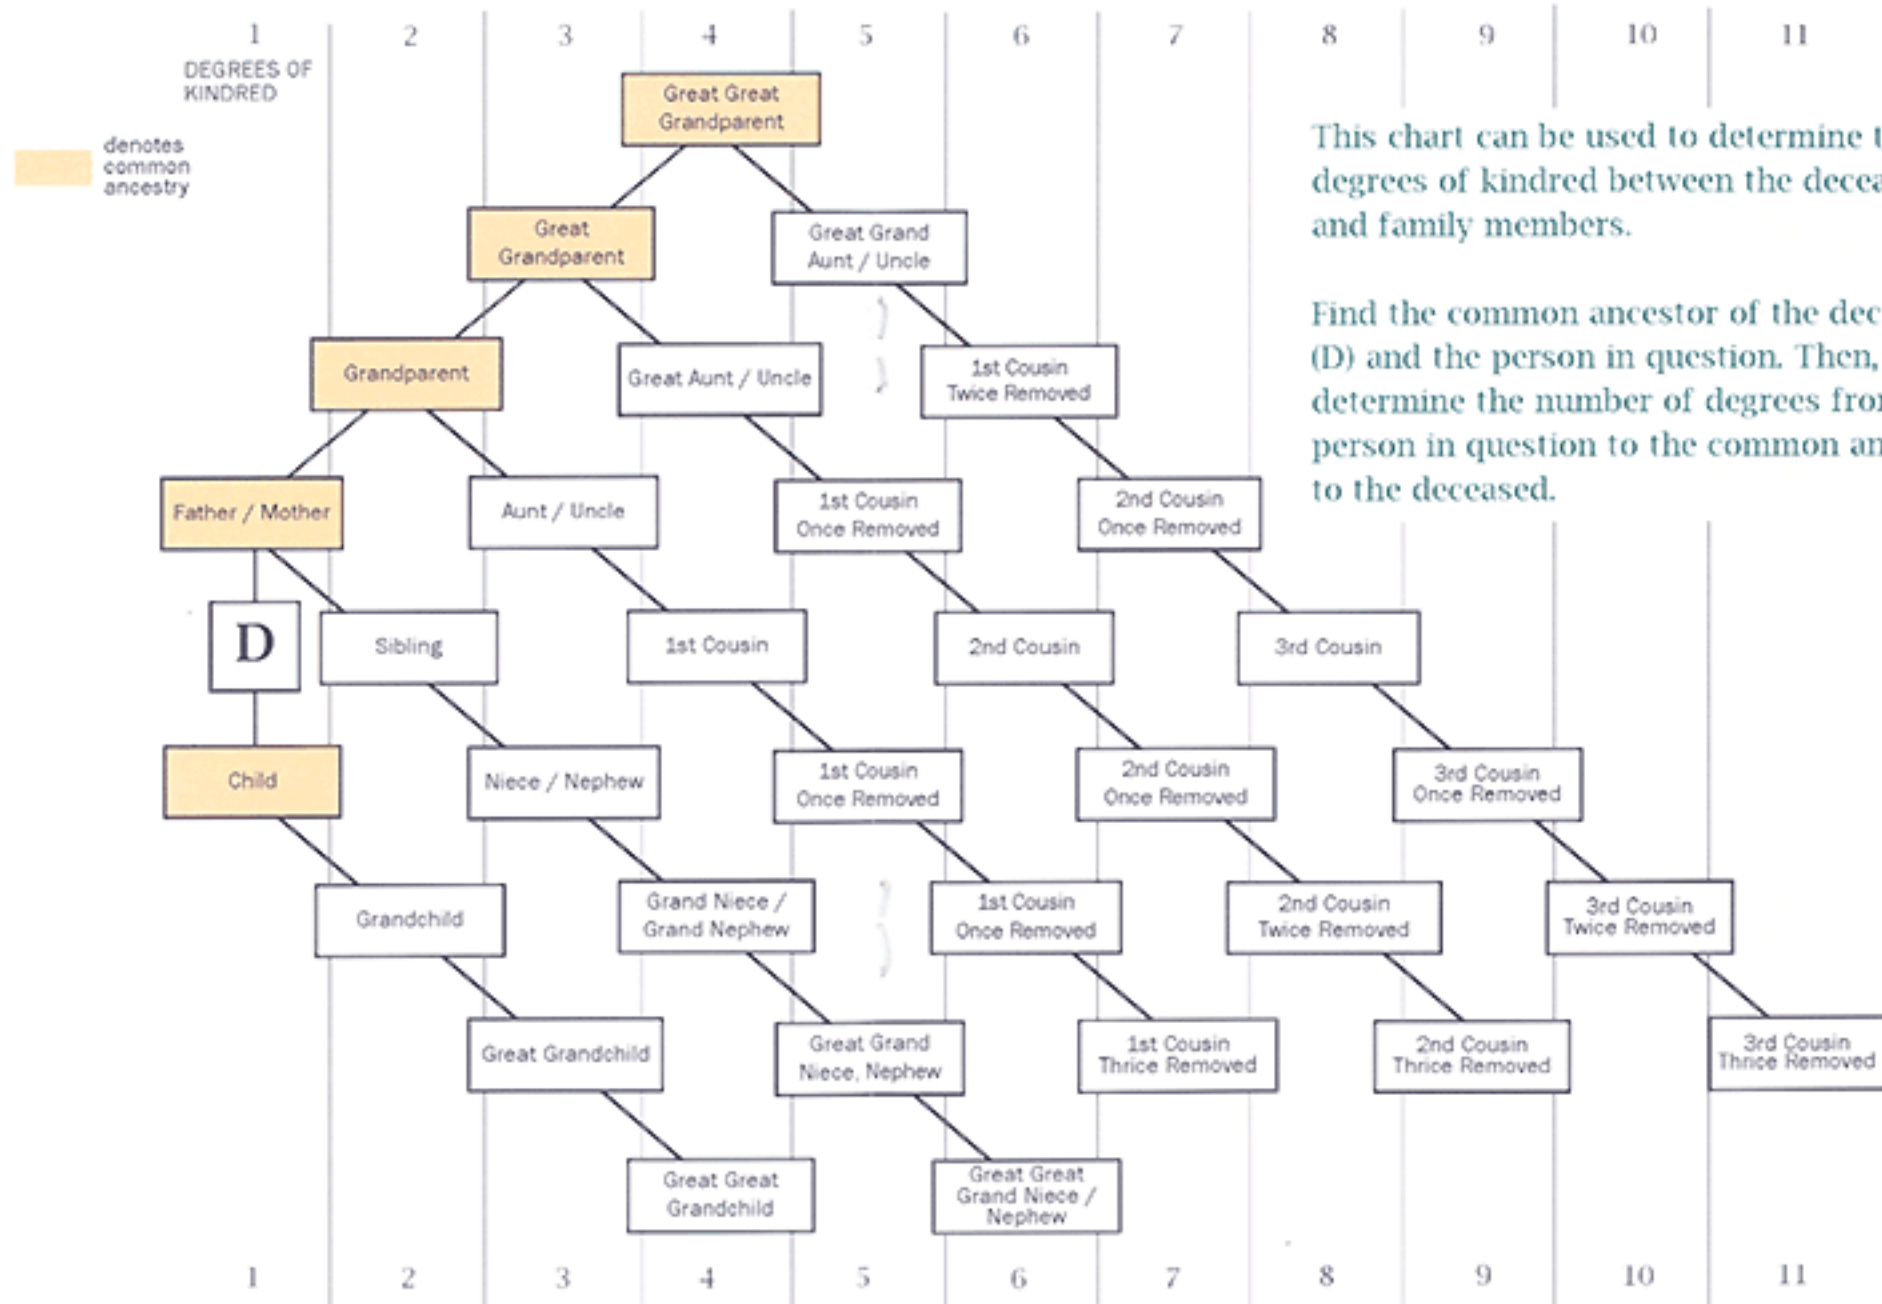

DEGREES OF KINDRED

This chart can be used to determine the degrees of kindred between the deceased (D) and family members.

Find the common ancestor of the deceased (D) and the person in question. Then, determine the number of degrees from the person in question to the common ancestor to the deceased.