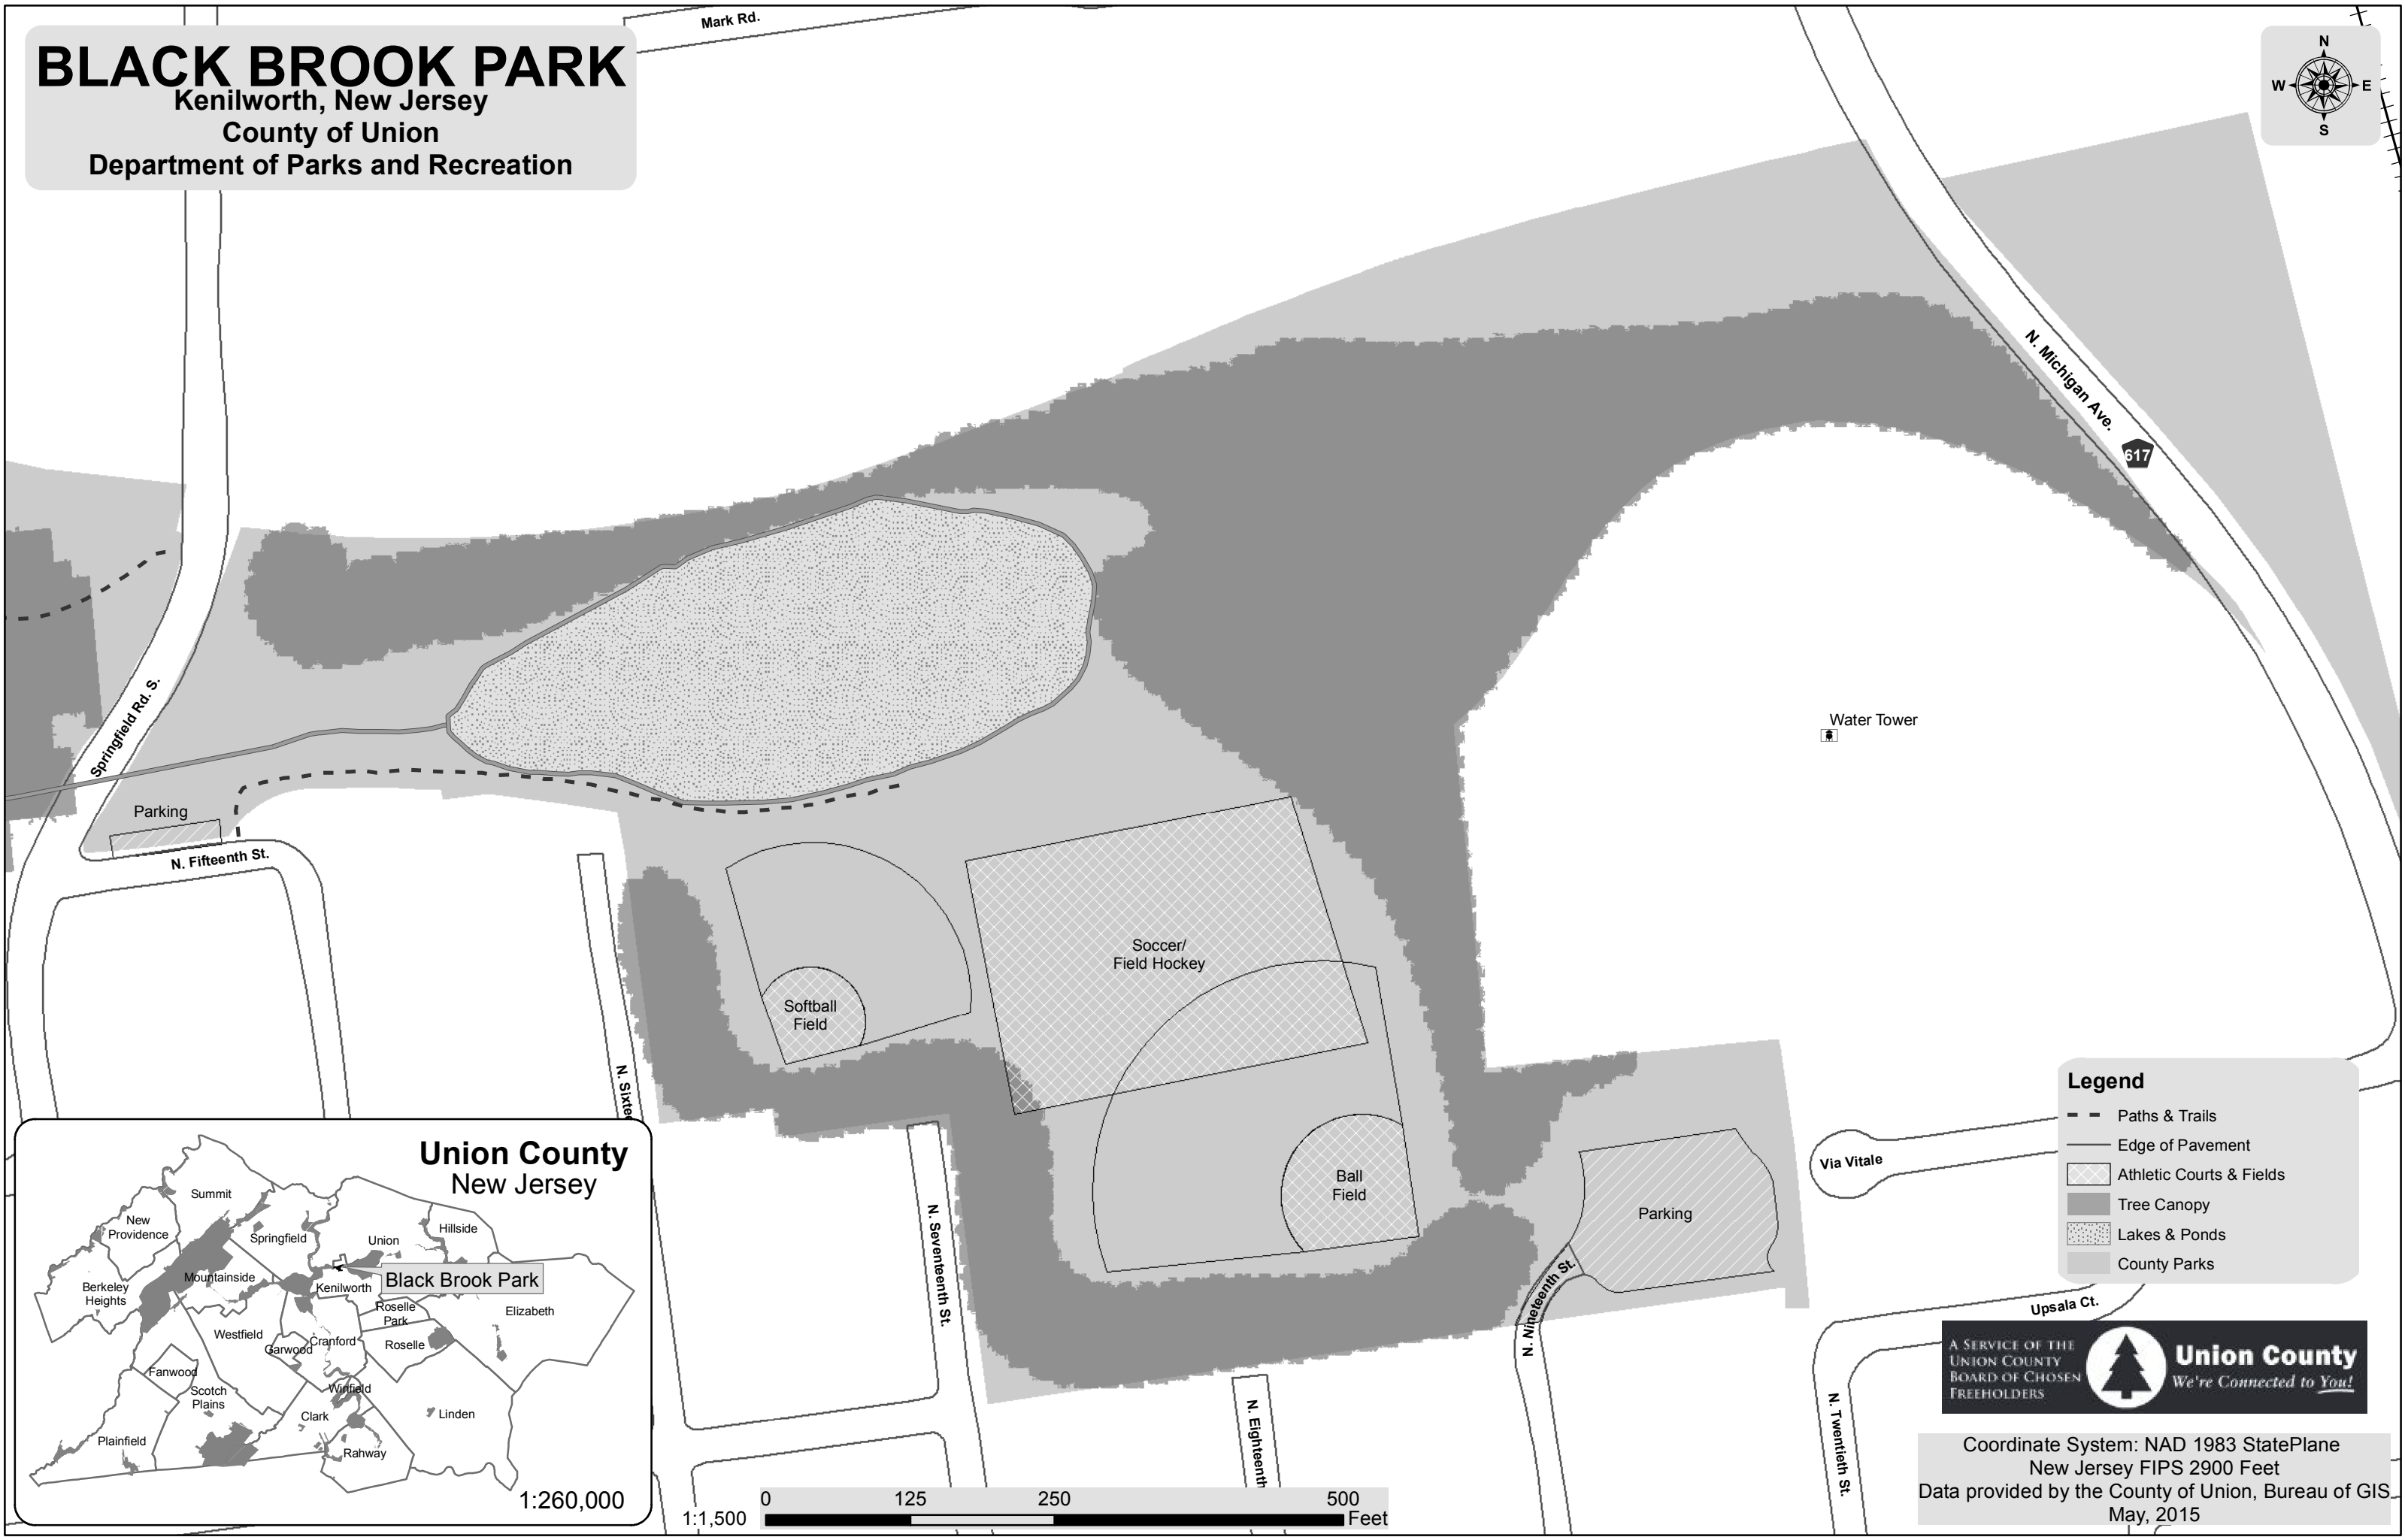

BLACK BROOK PARK

Kenilworth, New Jersey
County of Union
Department of Parks and Recreation

Legend

- - Paths & Trails
- Edge of Pavement
- ⊠ Athletic Courts & Fields
- Tree Canopy
- ▨ Lakes & Ponds
- County Parks

Coordinate System: NAD 1983 StatePlane
New Jersey FIPS 2900 Feet
Data provided by the County of Union, Bureau of GIS
May, 2015