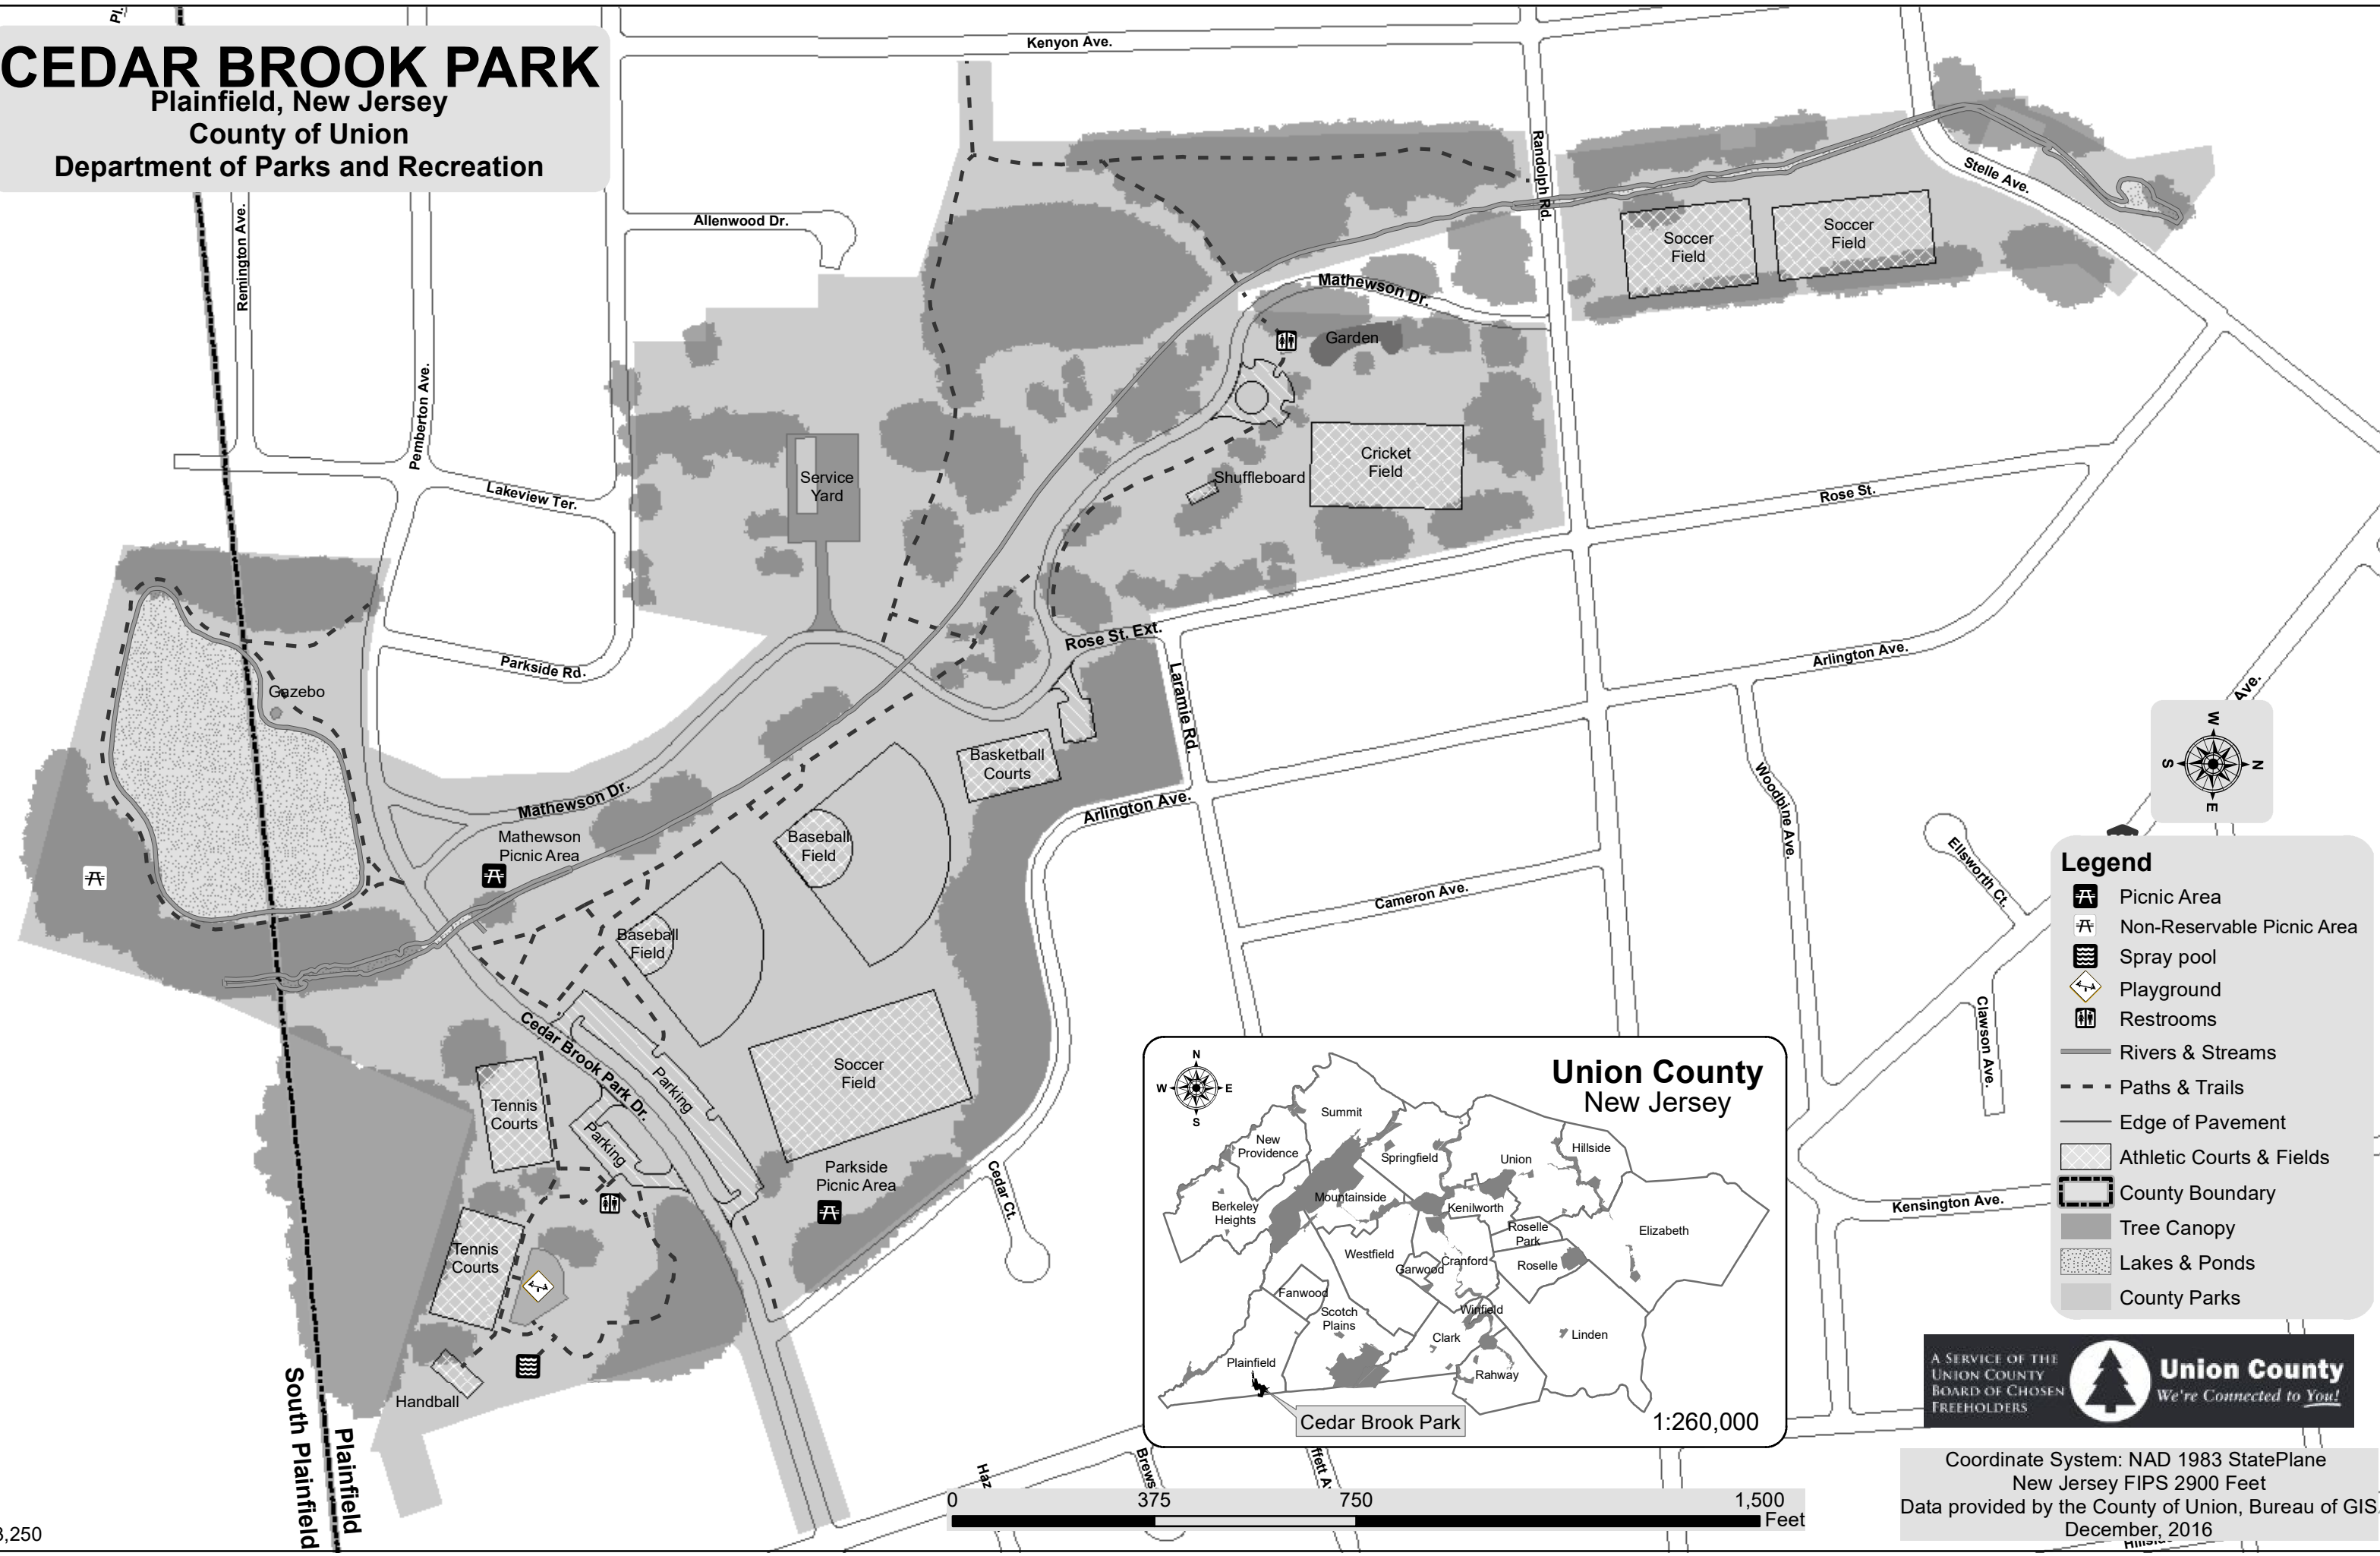

CEDAR BROOK PARK

Plainfield, New Jersey
County of Union
Department of Parks and Recreation

Legend

- Picnic Area
- Non-Reservable Picnic Area
- Spray pool
- Playground
- Restrooms
- Rivers & Streams
- Paths & Trails
- Edge of Pavement
- Athletic Courts & Fields
- County Boundary
- Tree Canopy
- Lakes & Ponds
- County Parks

1:3,250

Coordinate System: NAD 1983 StatePlane
New Jersey FIPS 2900 Feet
Data provided by the County of Union, Bureau of GIS
December, 2016