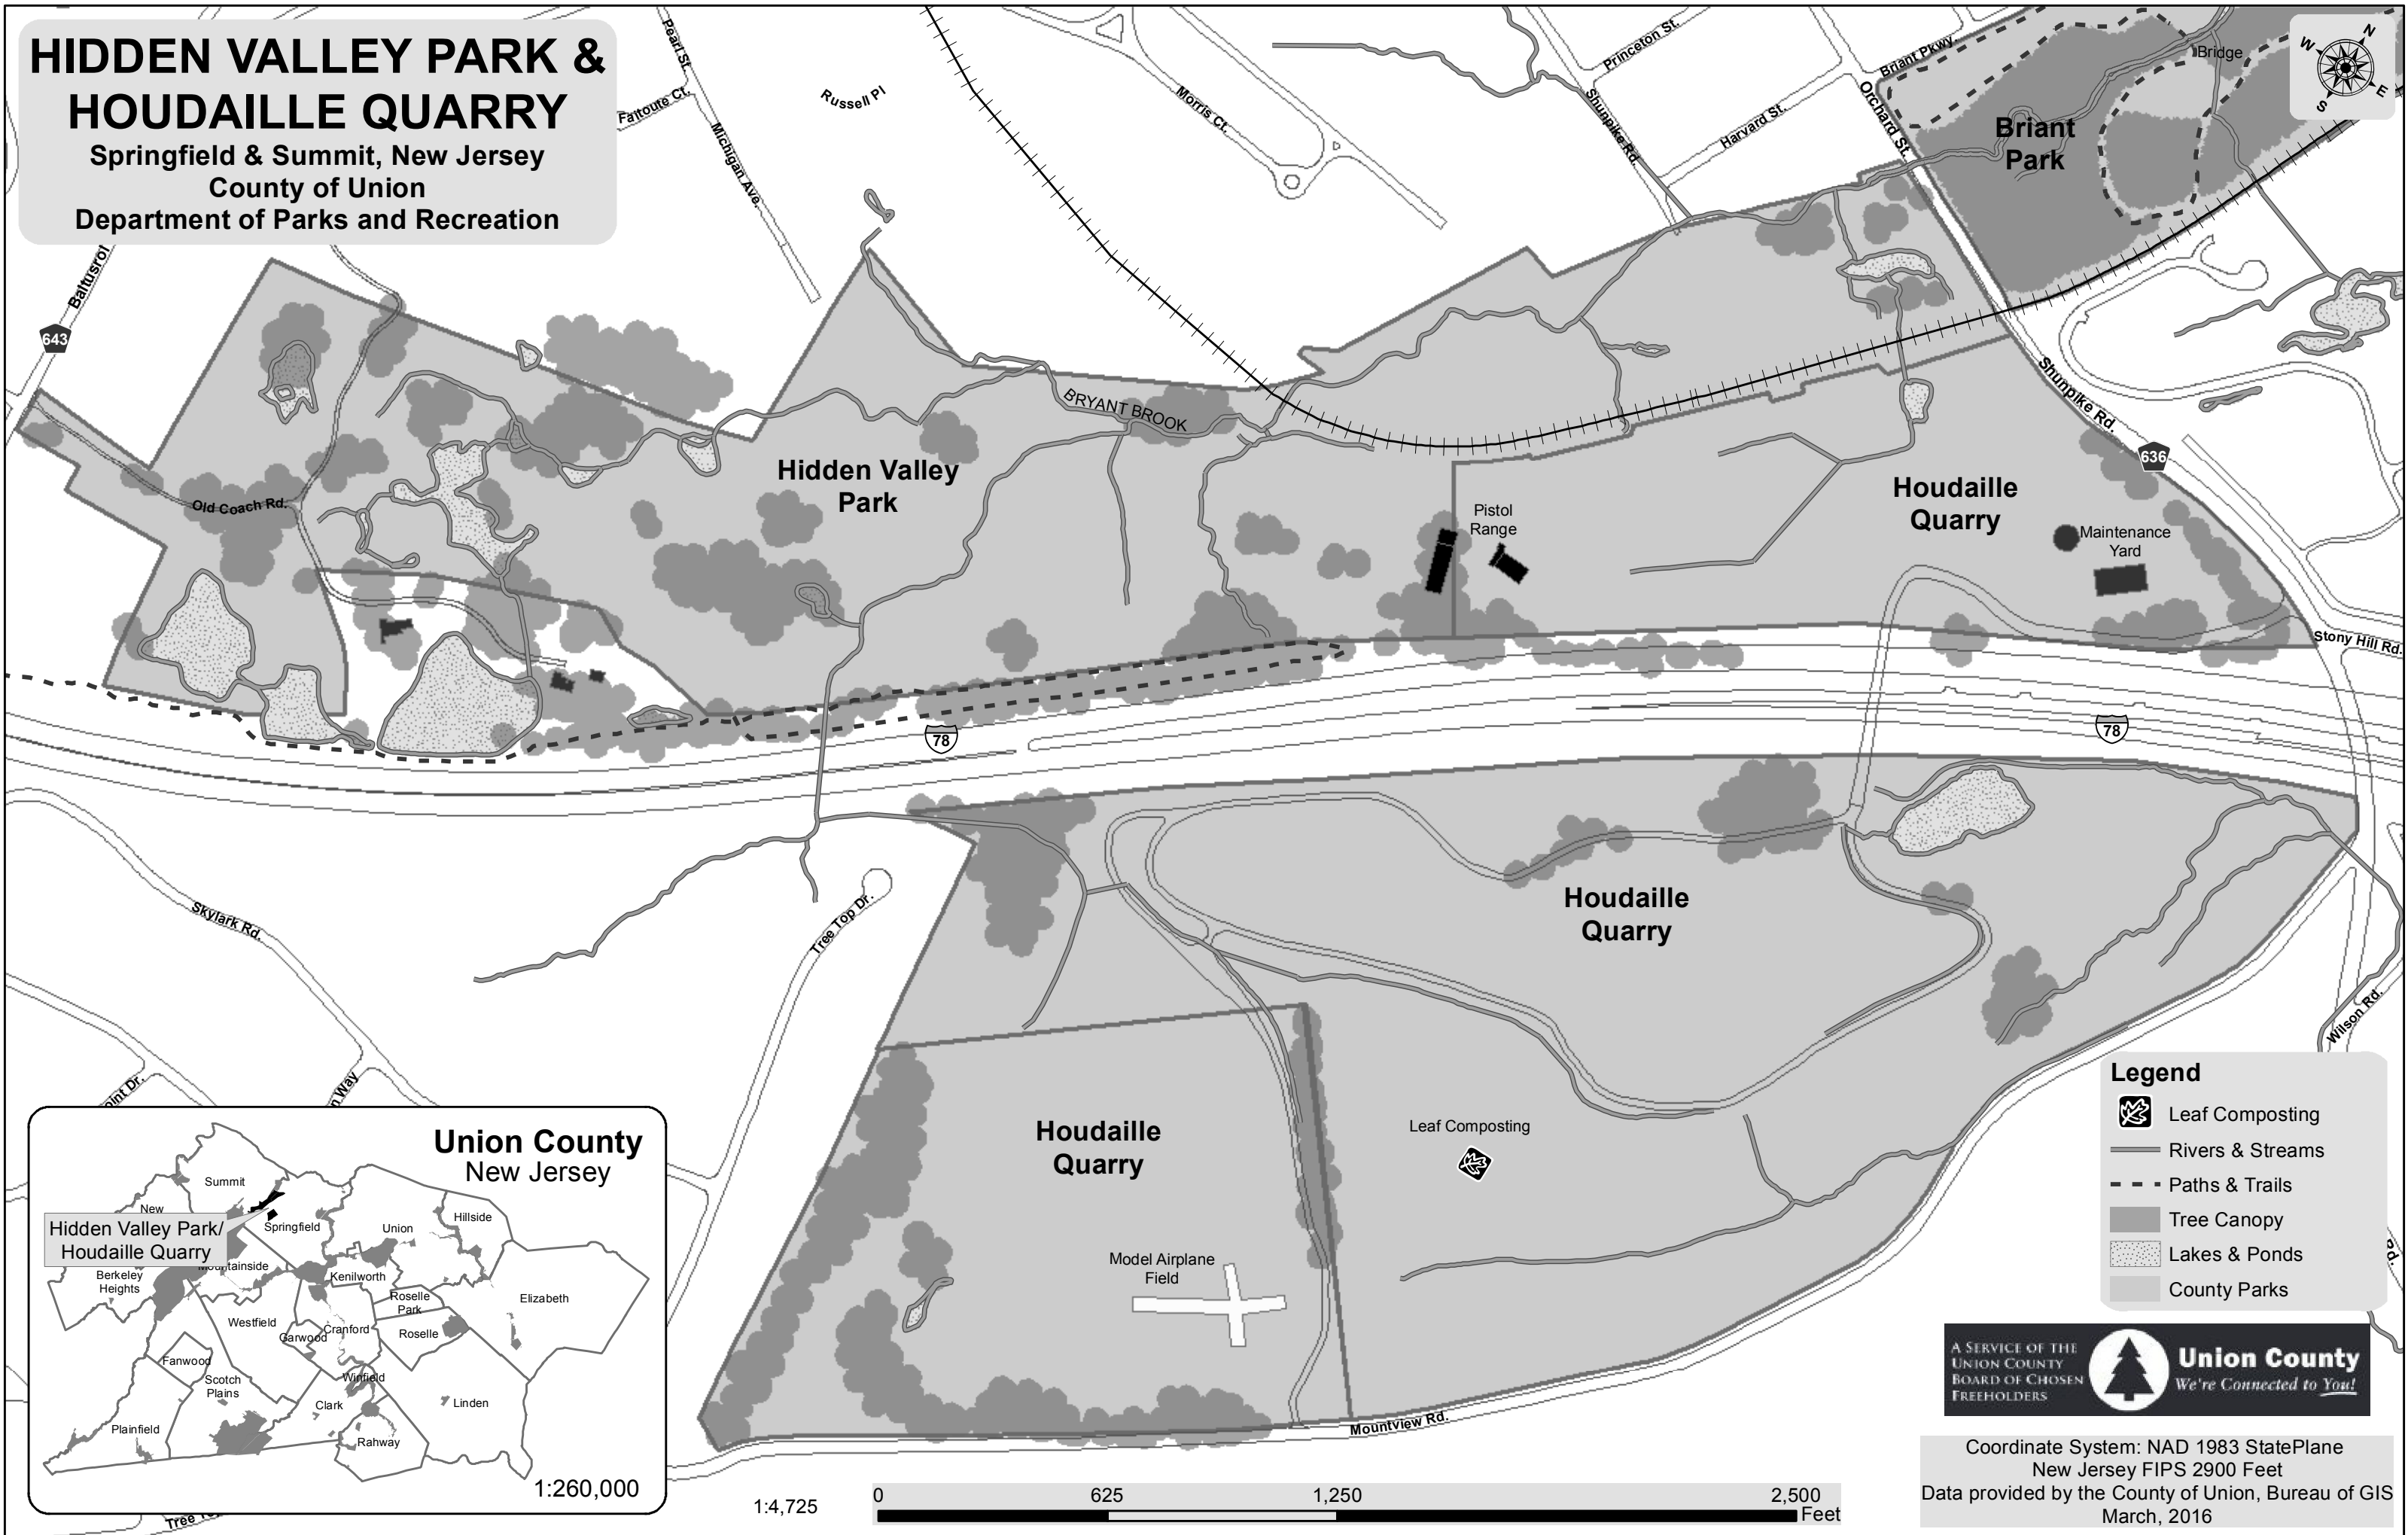

# HIDDEN VALLEY PARK & HOUDAILLE QUARRY

Springfield & Summit, New Jersey  
 County of Union  
 Department of Parks and Recreation

**Legend**

- Leaf Composting
- Rivers & Streams
- Paths & Trails
- Tree Canopy
- Lakes & Ponds
- County Parks

A SERVICE OF THE  
 UNION COUNTY  
 BOARD OF CHOSEN  
 FREEHOLDERS

**Union County**  
 We're Connected to You!

Coordinate System: NAD 1983 StatePlane  
 New Jersey FIPS 2900 Feet  
 Data provided by the County of Union, Bureau of GIS  
 March, 2016