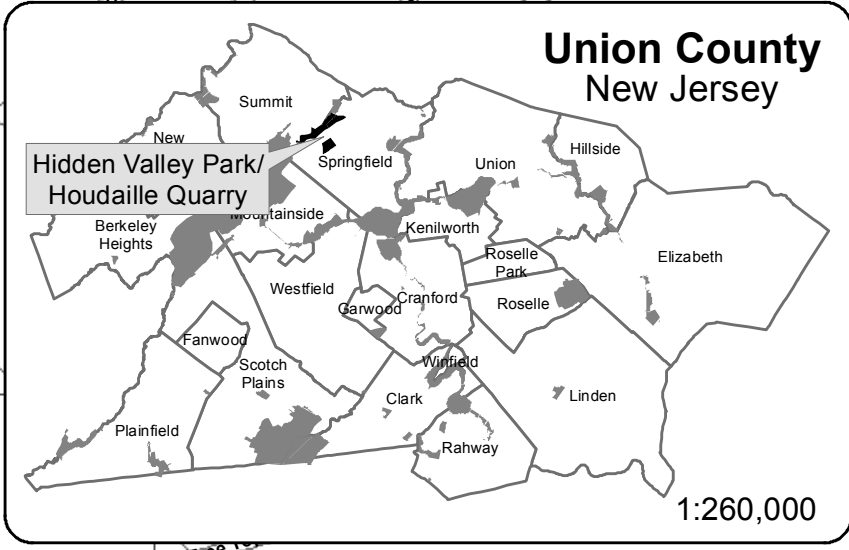

# HIDDEN VALLEY PARK & HOUDAILLE QUARRY

Springfield & Summit, New Jersey  
 County of Union  
 Department of Parks and Recreation

**Legend**

- Leaf Composting
- Rivers & Streams
- Paths & Trails
- Tree Canopy
- Lakes & Ponds
- County Parks

A SERVICE OF THE  
 UNION COUNTY  
 BOARD OF CHOSEN  
 FREEHOLDERS

**Union County**  
 We're Connected to You!

Coordinate System: NAD 1983 StatePlane  
 New Jersey FIPS 2900 Feet  
 Data provided by the County of Union, Bureau of GIS  
 March, 2016