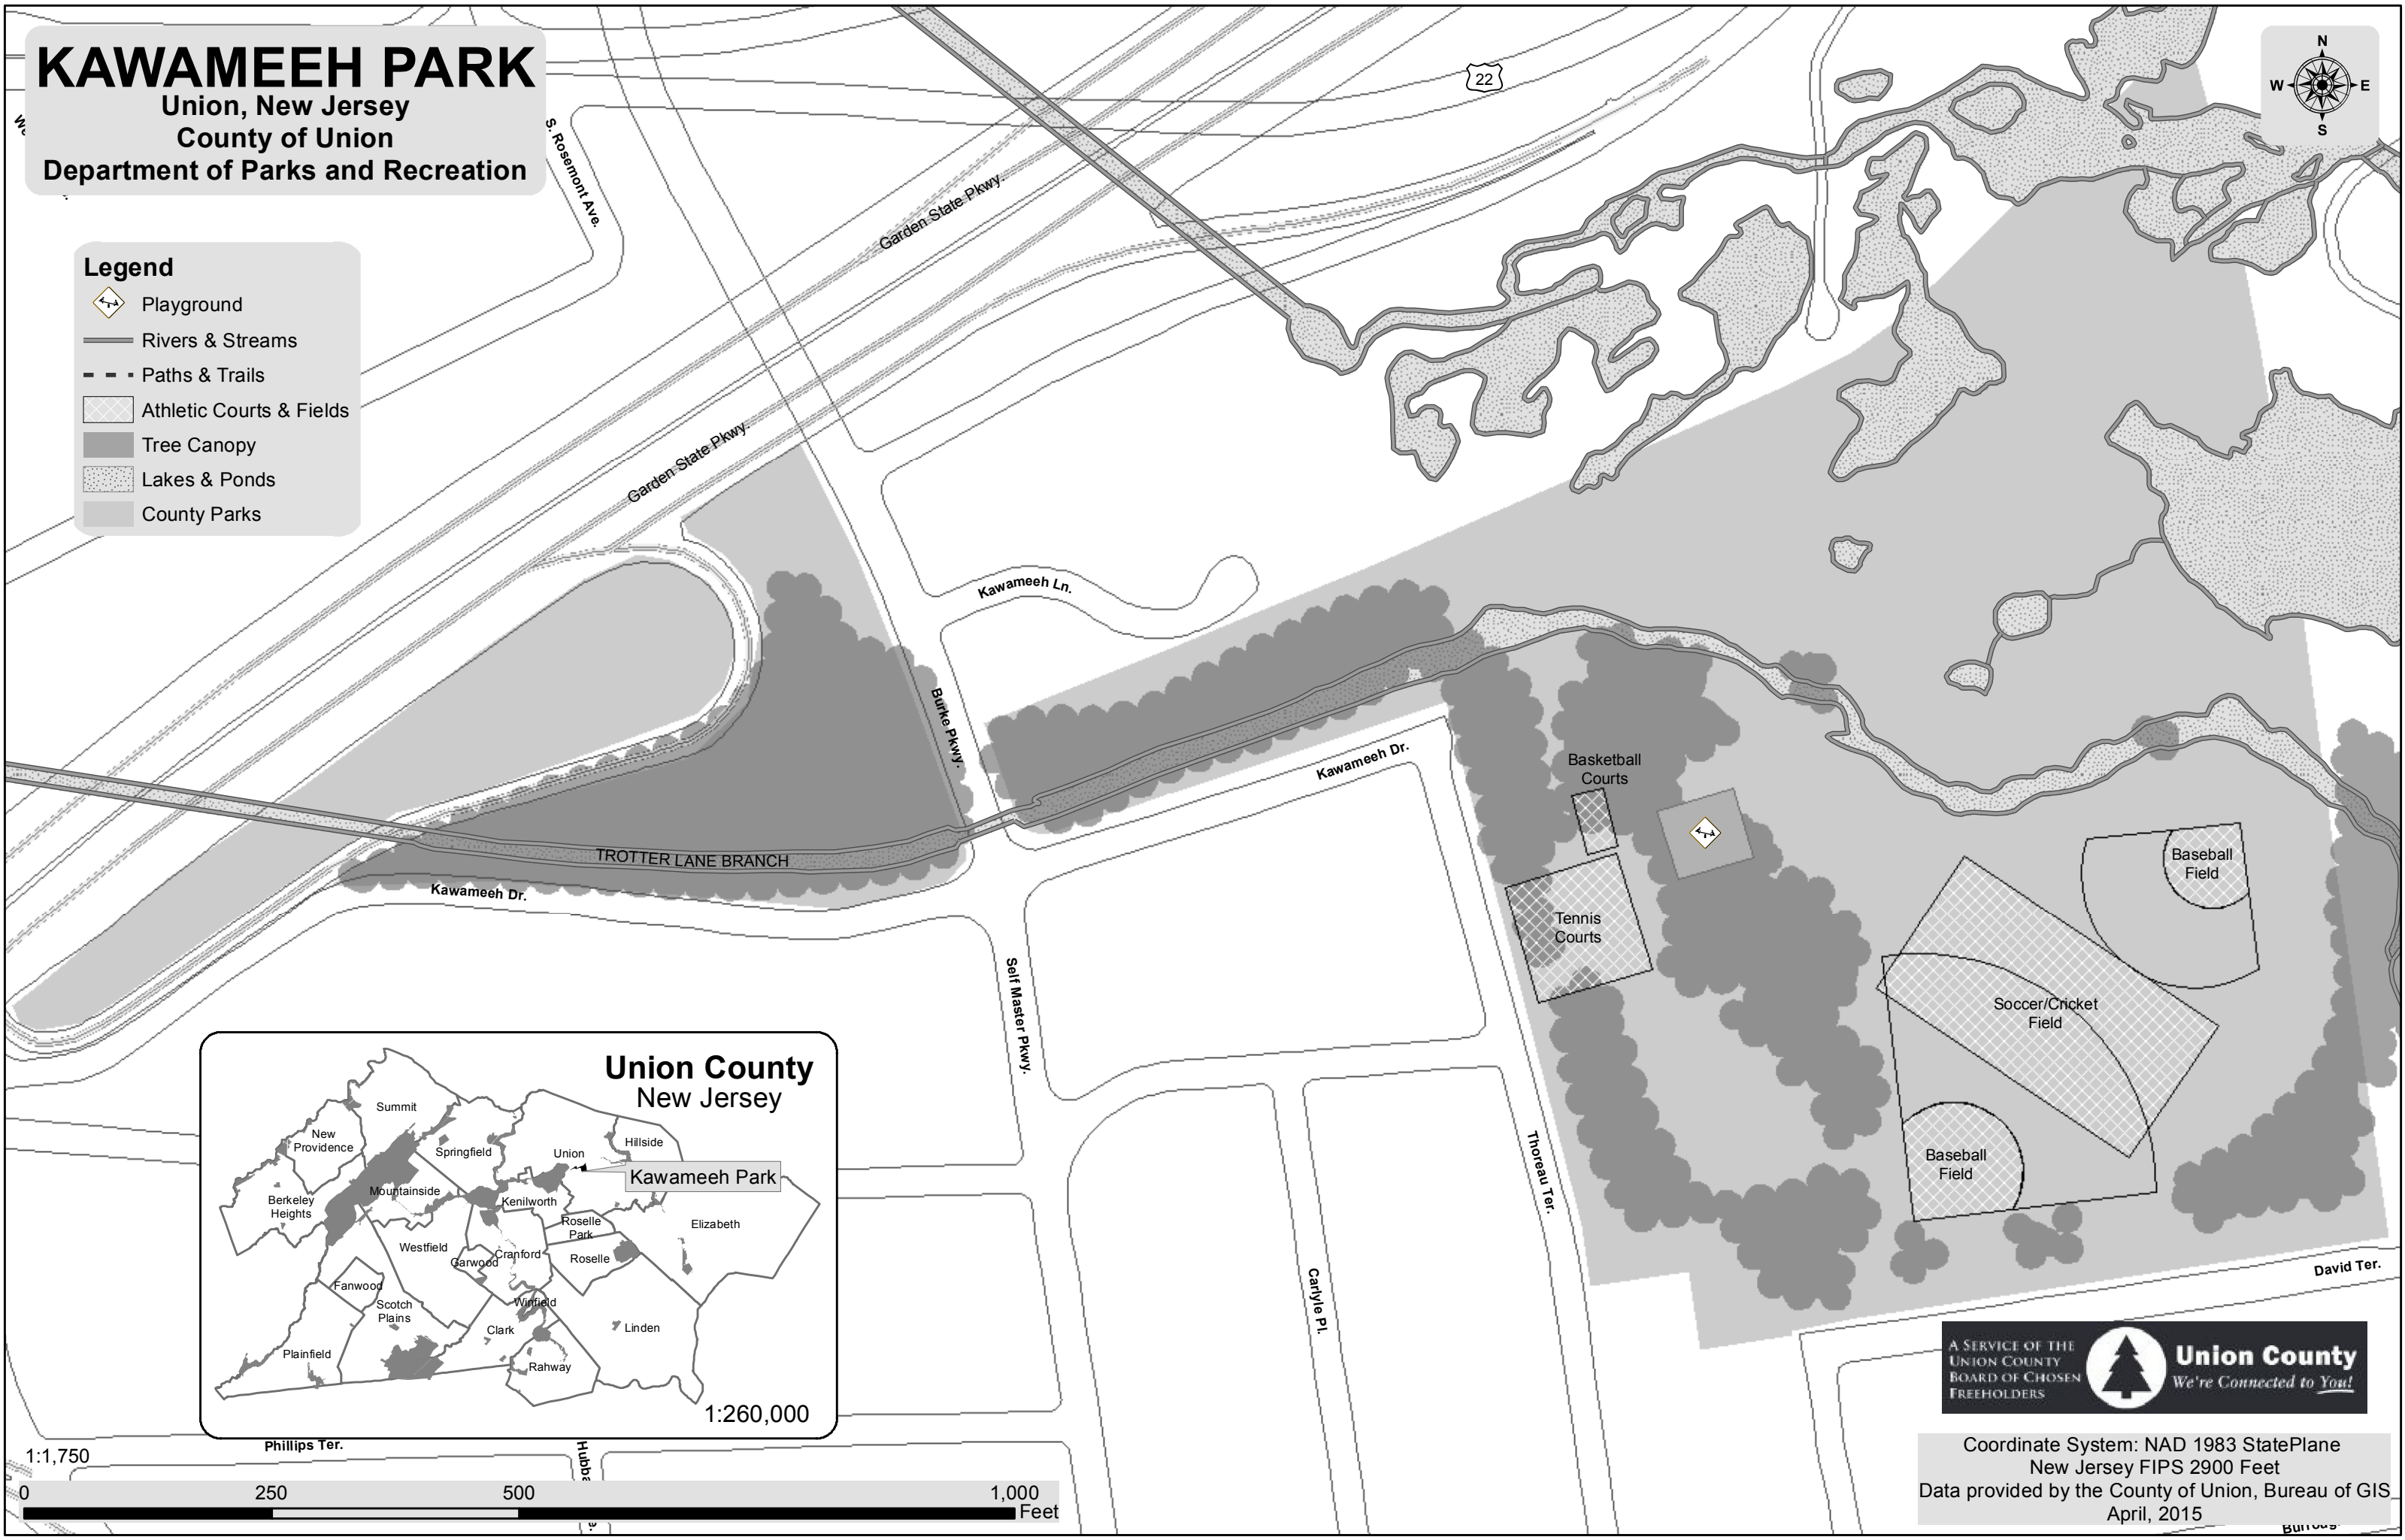

# KAWAMEEH PARK

Union, New Jersey

County of Union

Department of Parks and Recreation

## Legend

- Playground
- Rivers & Streams
- Paths & Trails
- Athletic Courts & Fields
- Tree Canopy
- Lakes & Ponds
- County Parks

Coordinate System: NAD 1983 StatePlane  
New Jersey FIPS 2900 Feet  
Data provided by the County of Union, Bureau of GIS  
April, 2015