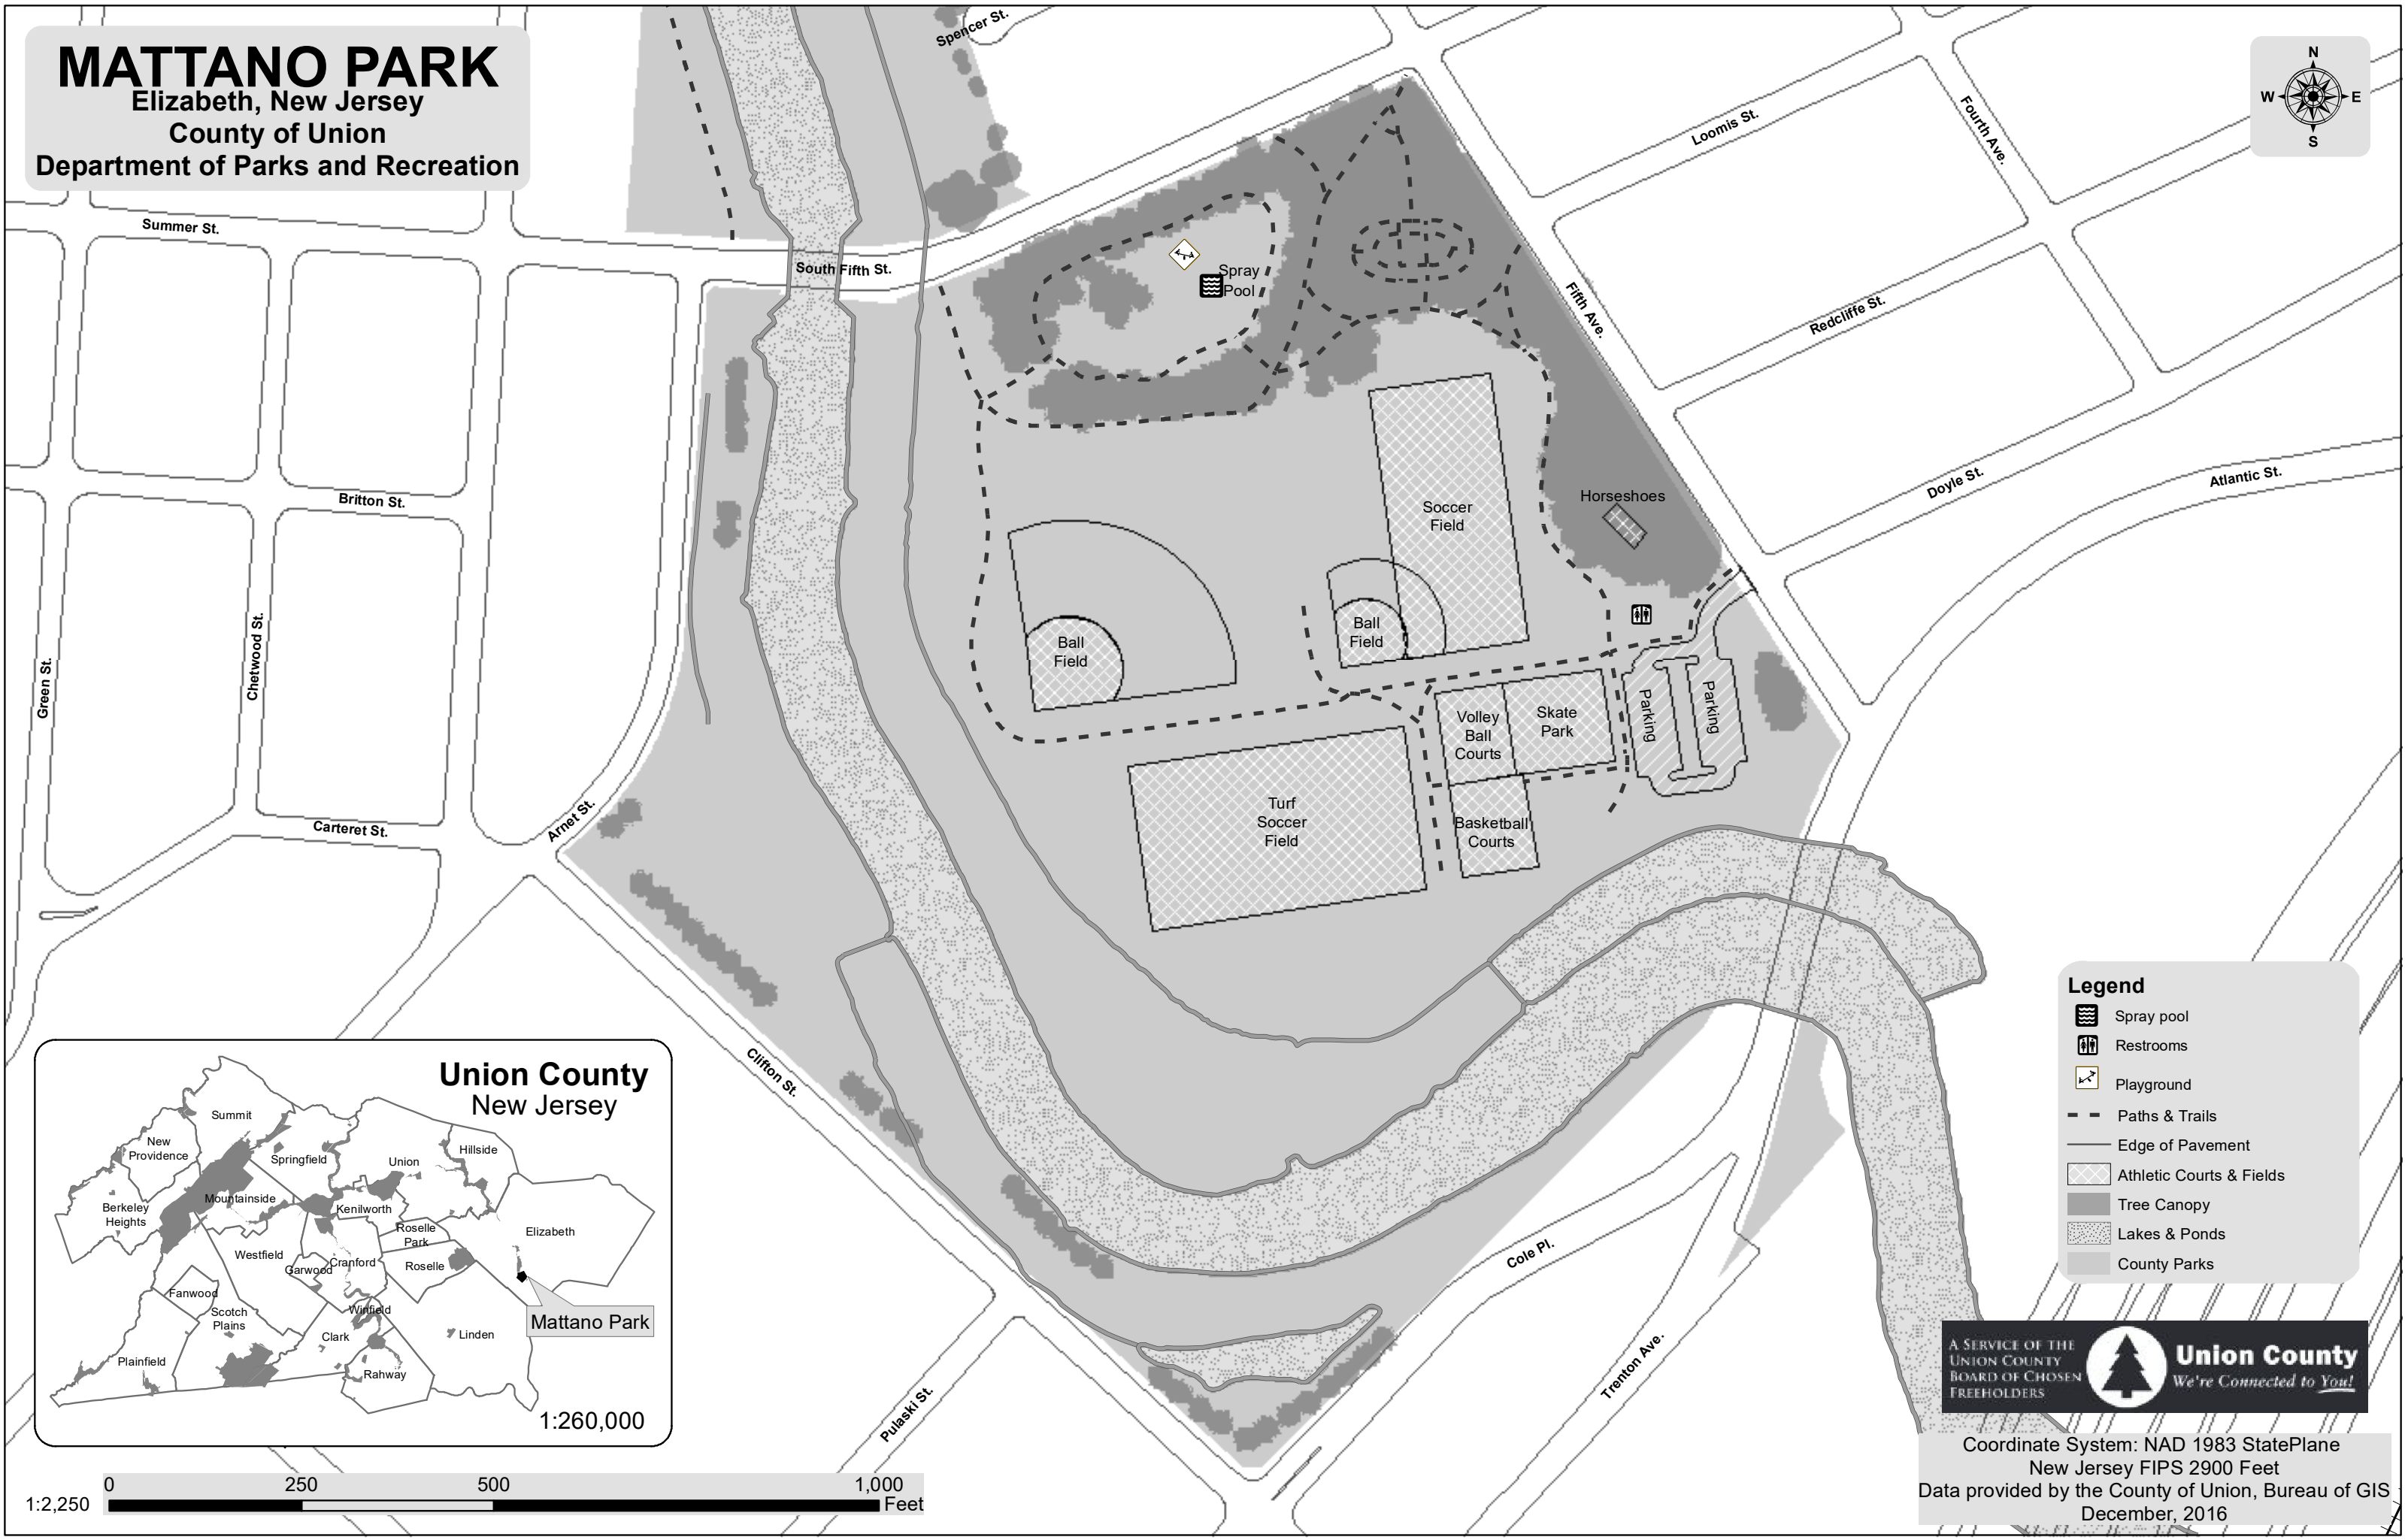

MATTANO PARK

Elizabeth, New Jersey
County of Union
Department of Parks and Recreation

Legend

- Spray pool
- Restrooms
- Playground
- Paths & Trails
- Edge of Pavement
- Athletic Courts & Fields
- Tree Canopy
- Lakes & Ponds
- County Parks

A SERVICE OF THE
UNION COUNTY
BOARD OF CHOSEN
FREEHOLDERS

Union County
We're Connected to You!

Coordinate System: NAD 1983 StatePlane
New Jersey FIPS 2900 Feet
Data provided by the County of Union, Bureau of GIS
December, 2016