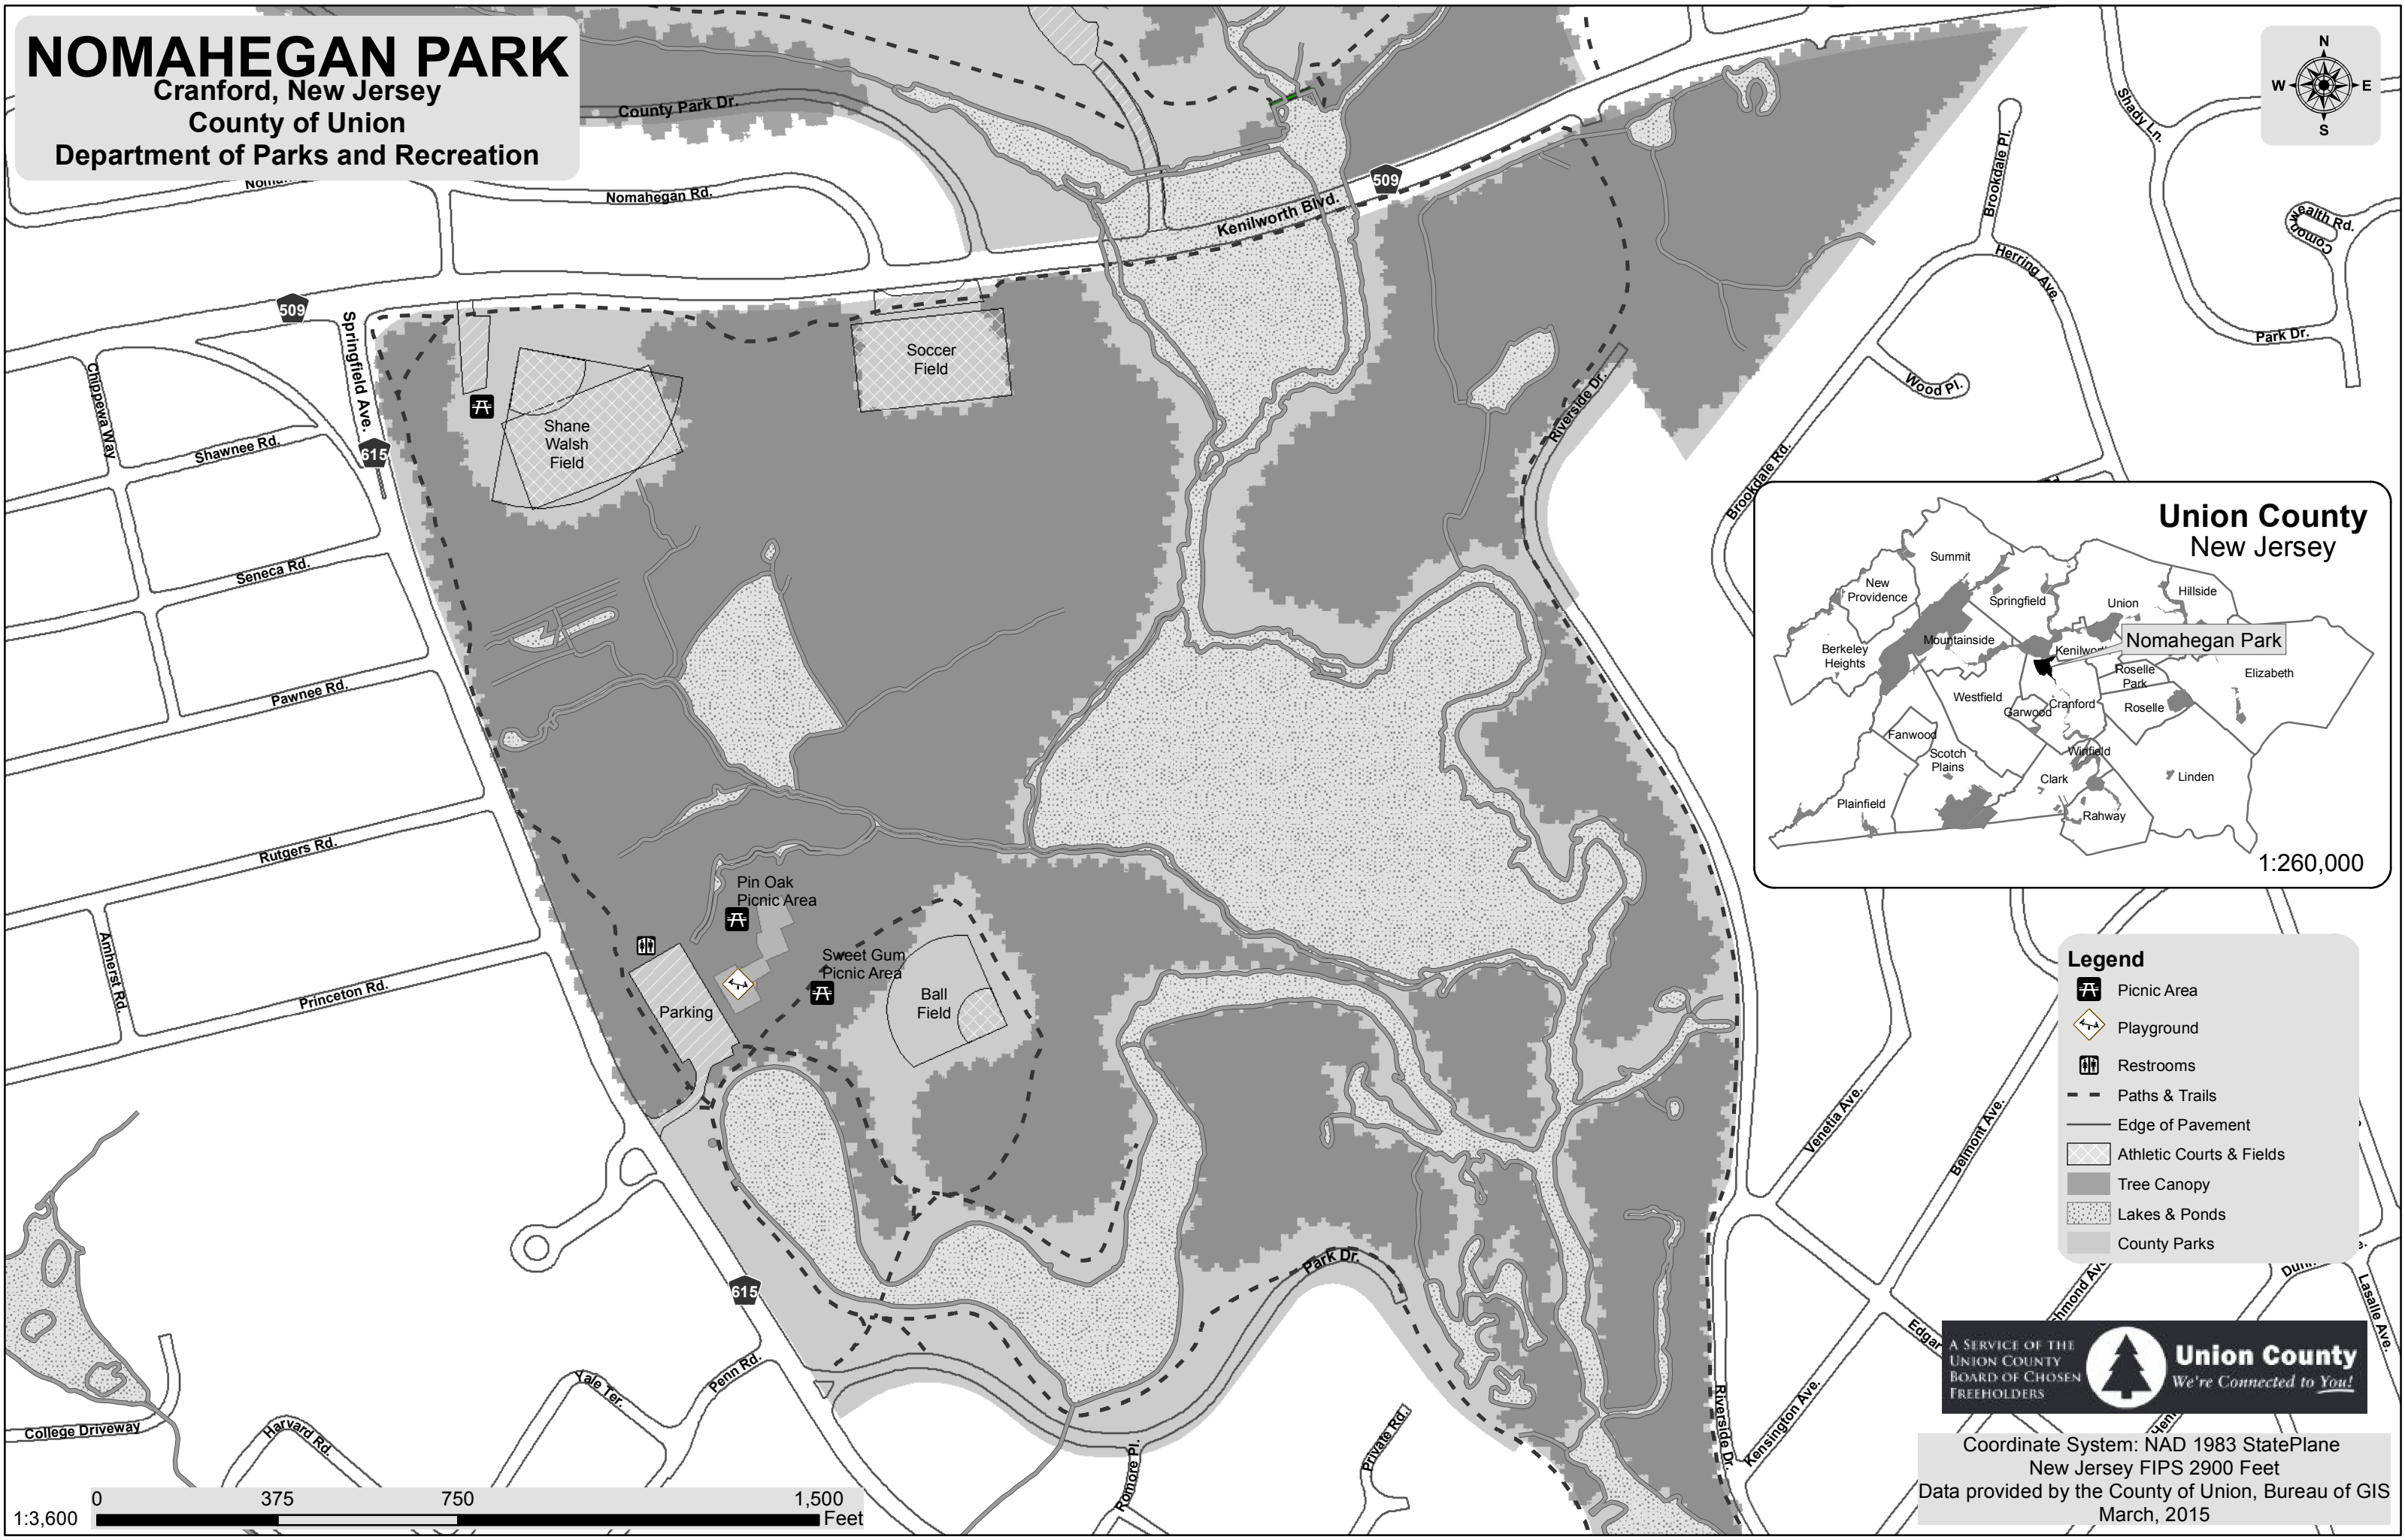

NOMAHEGAN PARK

Cranford, New Jersey
County of Union
Department of Parks and Recreation

Legend

- Picnic Area
- Playground
- Restrooms
- Paths & Trails
- Edge of Pavement
- Athletic Courts & Fields
- Tree Canopy
- Lakes & Ponds
- County Parks

A SERVICE OF THE
UNION COUNTY
BOARD OF CHOSEN
TREEHOLDERS

Union County
We're Connected to You!

Coordinate System: NAD 1983 StatePlane
New Jersey FIPS 2900 Feet
Data provided by the County of Union, Bureau of GIS
March, 2015