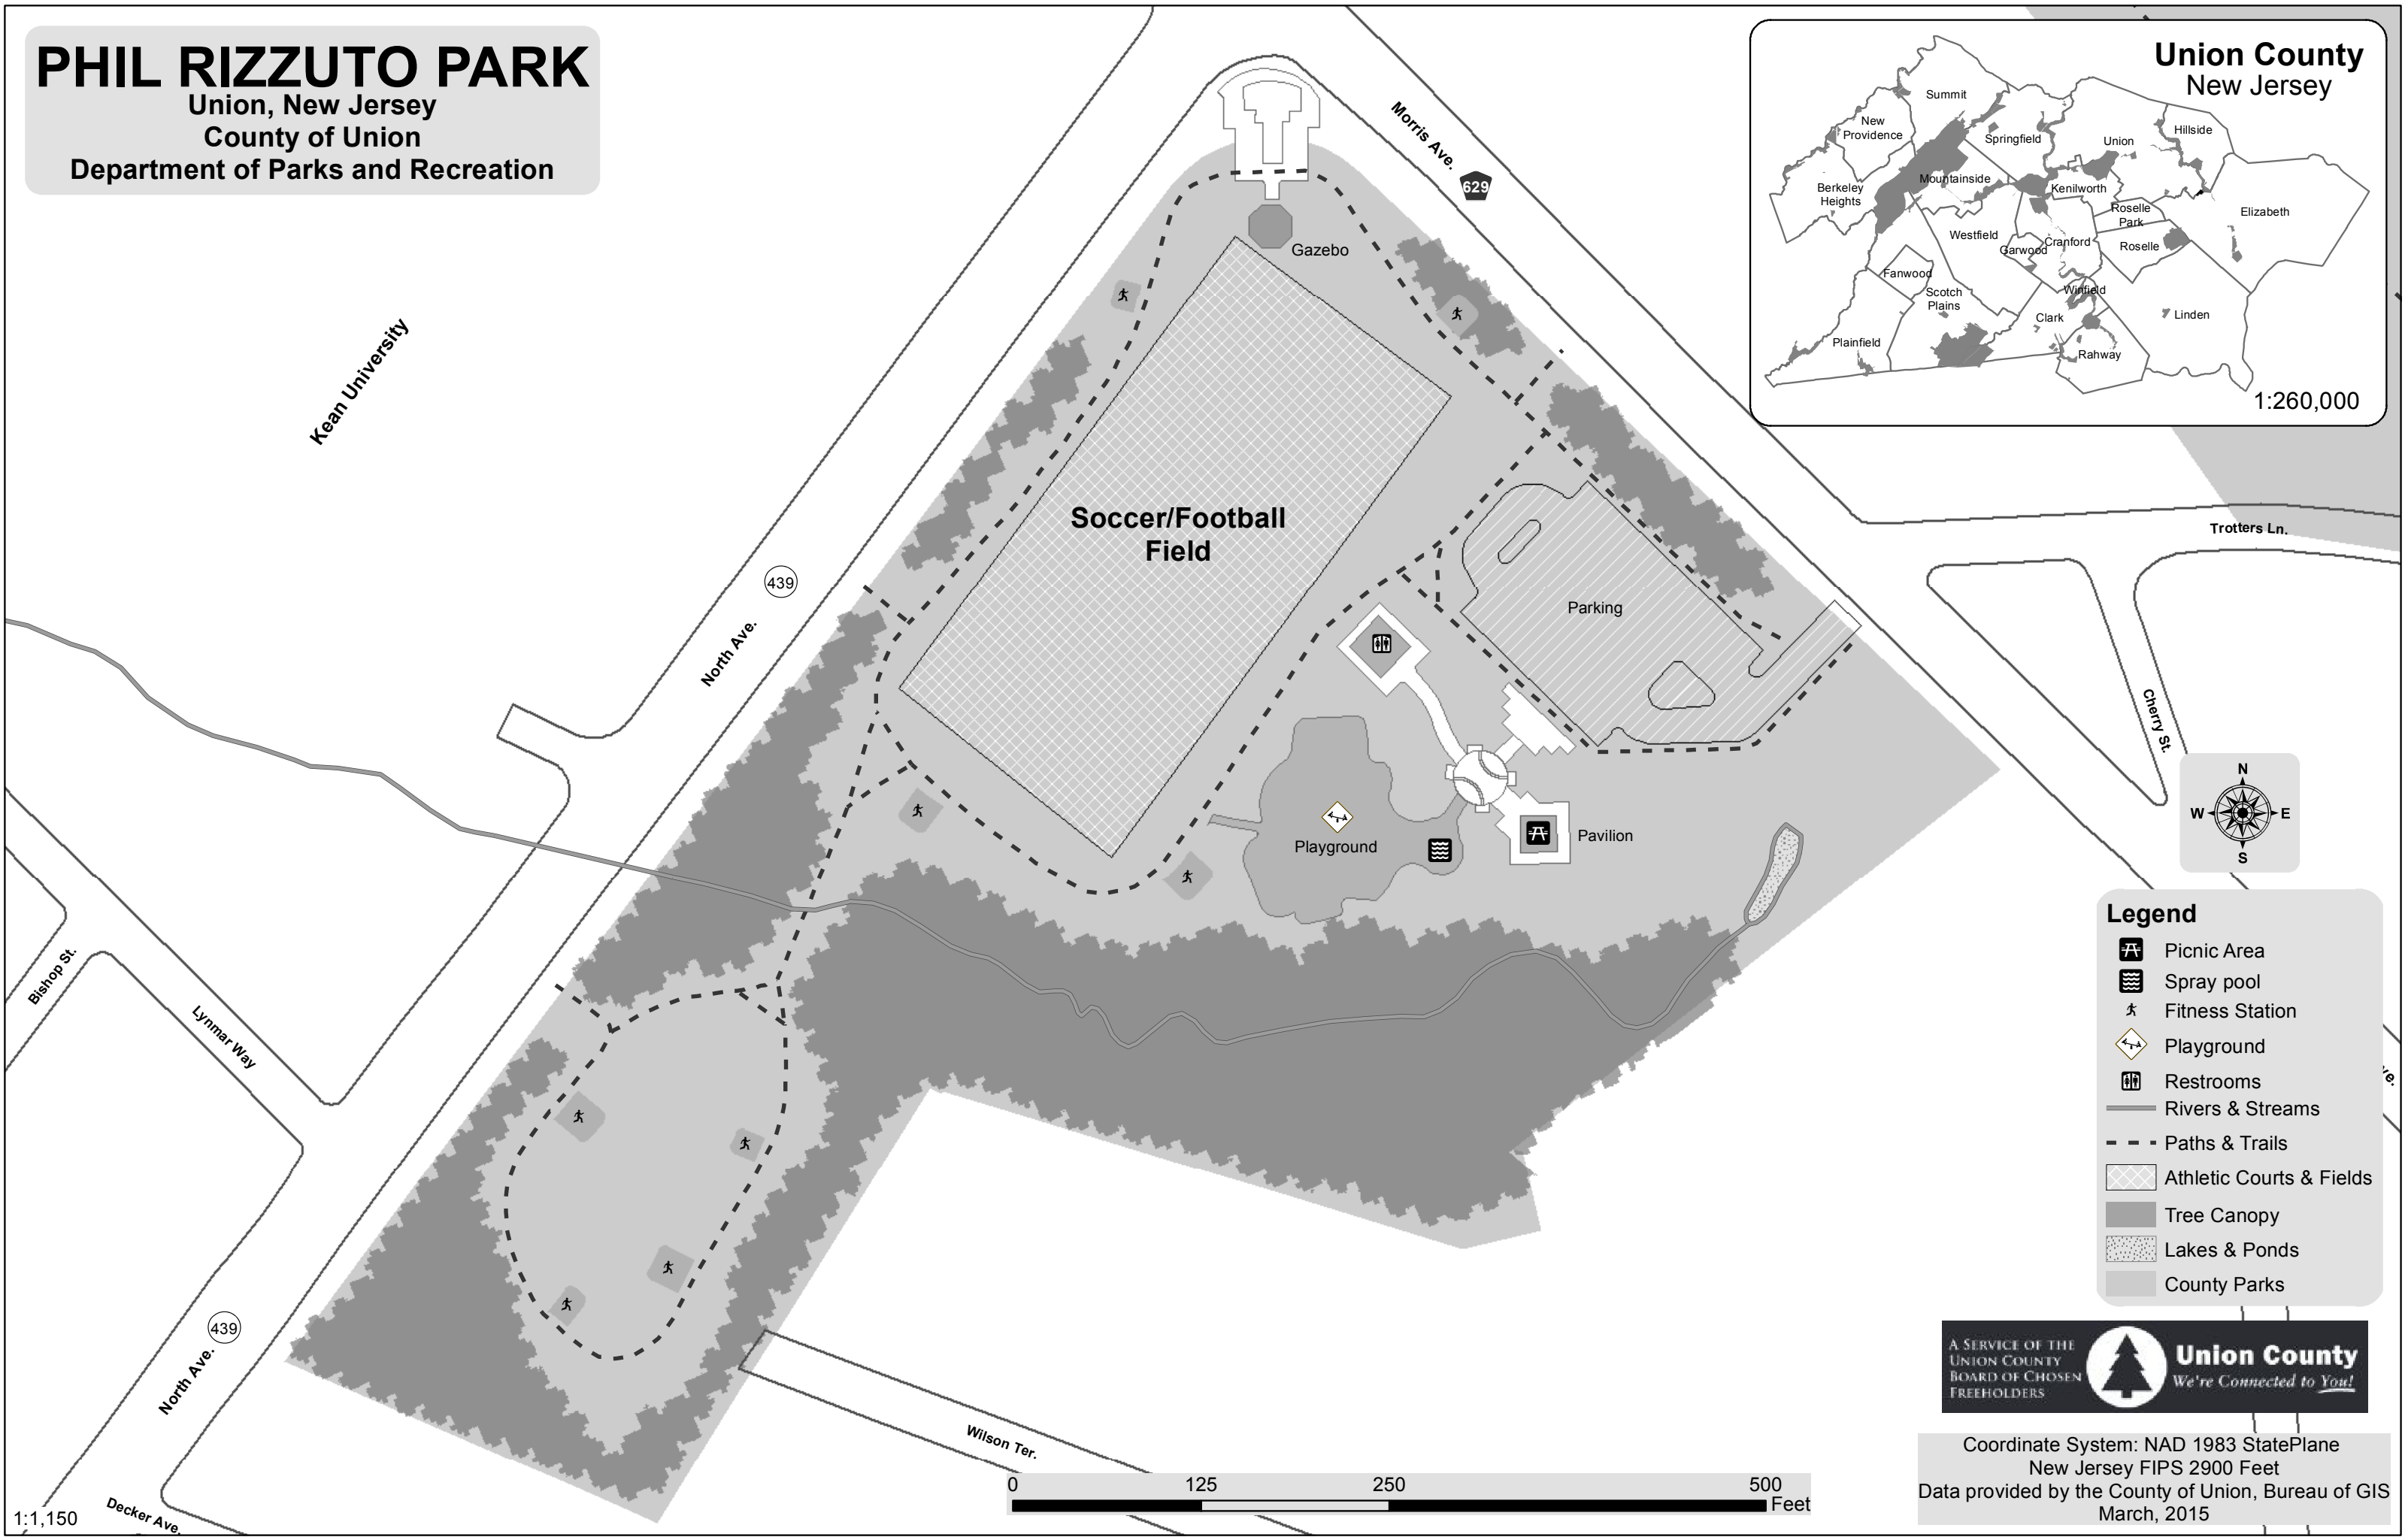

PHIL RIZZUTO PARK

Union, New Jersey
County of Union
Department of Parks and Recreation

Legend

- Picnic Area
- Spray pool
- Fitness Station
- Playground
- Restrooms
- Rivers & Streams
- Paths & Trails
- Athletic Courts & Fields
- Tree Canopy
- Lakes & Ponds
- County Parks

Coordinate System: NAD 1983 StatePlane
New Jersey FIPS 2900 Feet
Data provided by the County of Union, Bureau of GIS
March, 2015

1:1,150