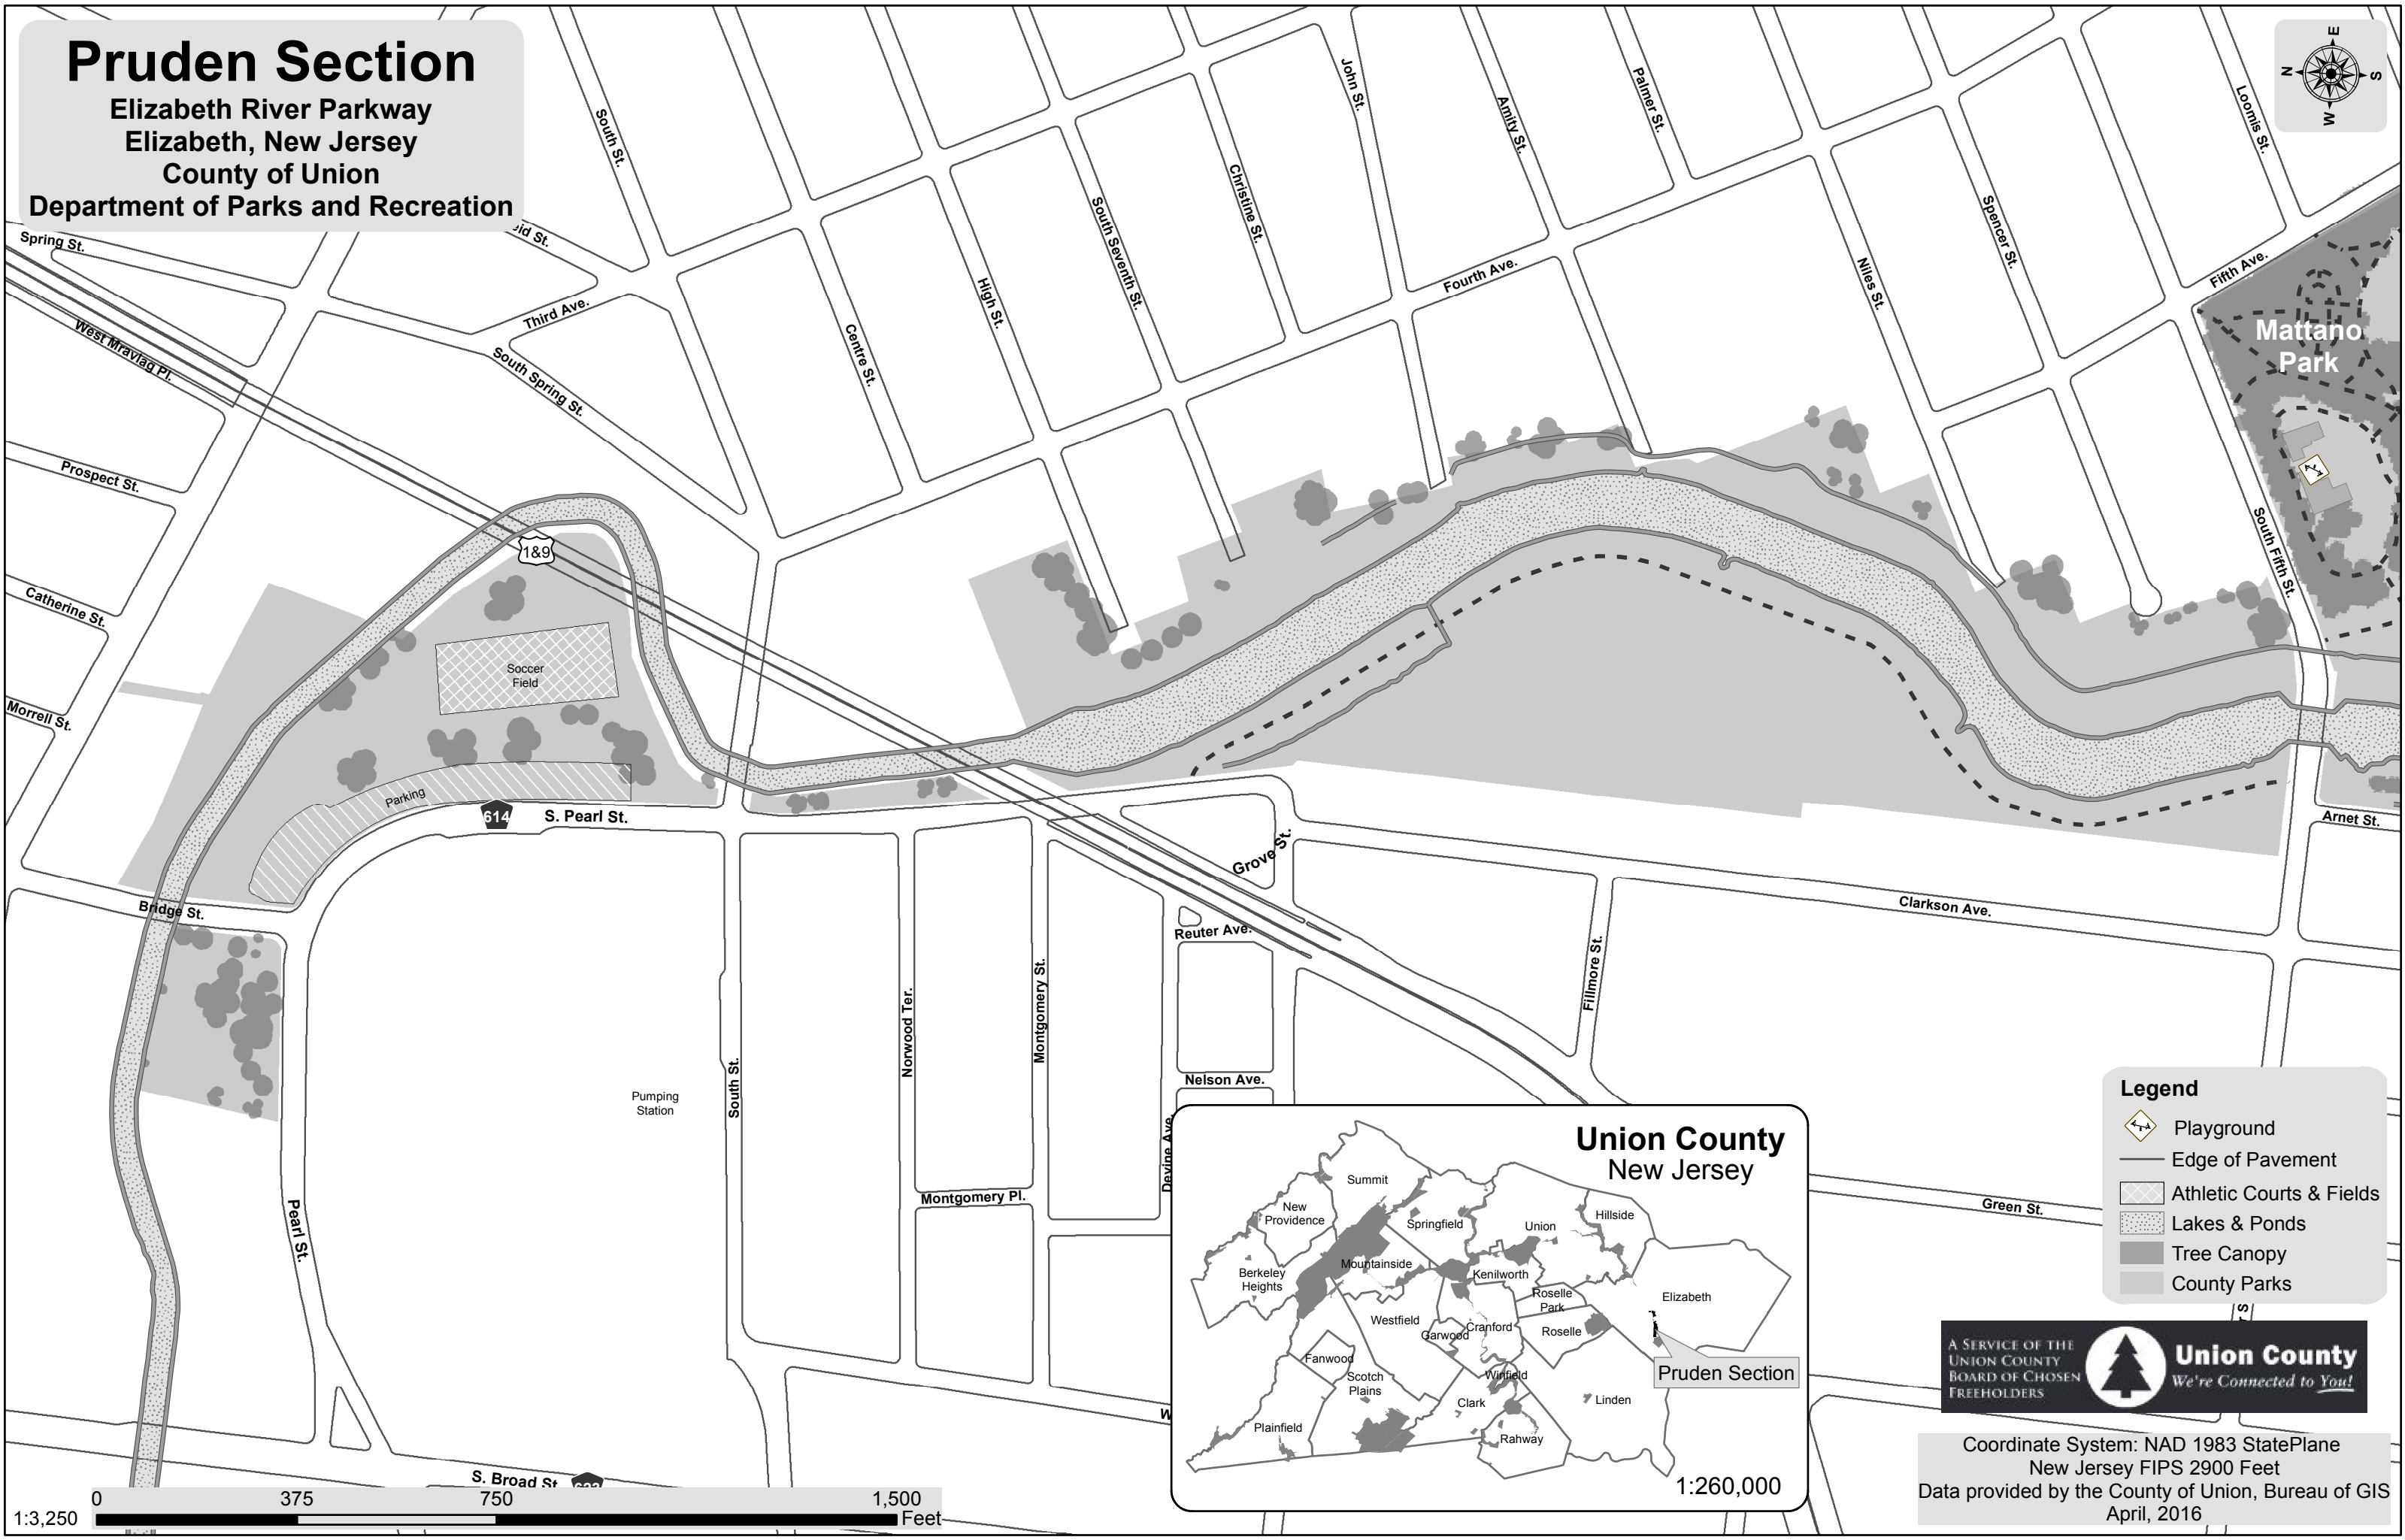

Pruden Section

Elizabeth River Parkway
 Elizabeth, New Jersey
 County of Union
 Department of Parks and Recreation

Legend

- Playground
- Edge of Pavement
- Athletic Courts & Fields
- Lakes & Ponds
- Tree Canopy
- County Parks

A SERVICE OF THE
 UNION COUNTY
 BOARD OF CHOSEN
 FREEHOLDERS

Union County
We're Connected to You!

Coordinate System: NAD 1983 StatePlane
 New Jersey FIPS 2900 Feet
 Data provided by the County of Union, Bureau of GIS
 April, 2016