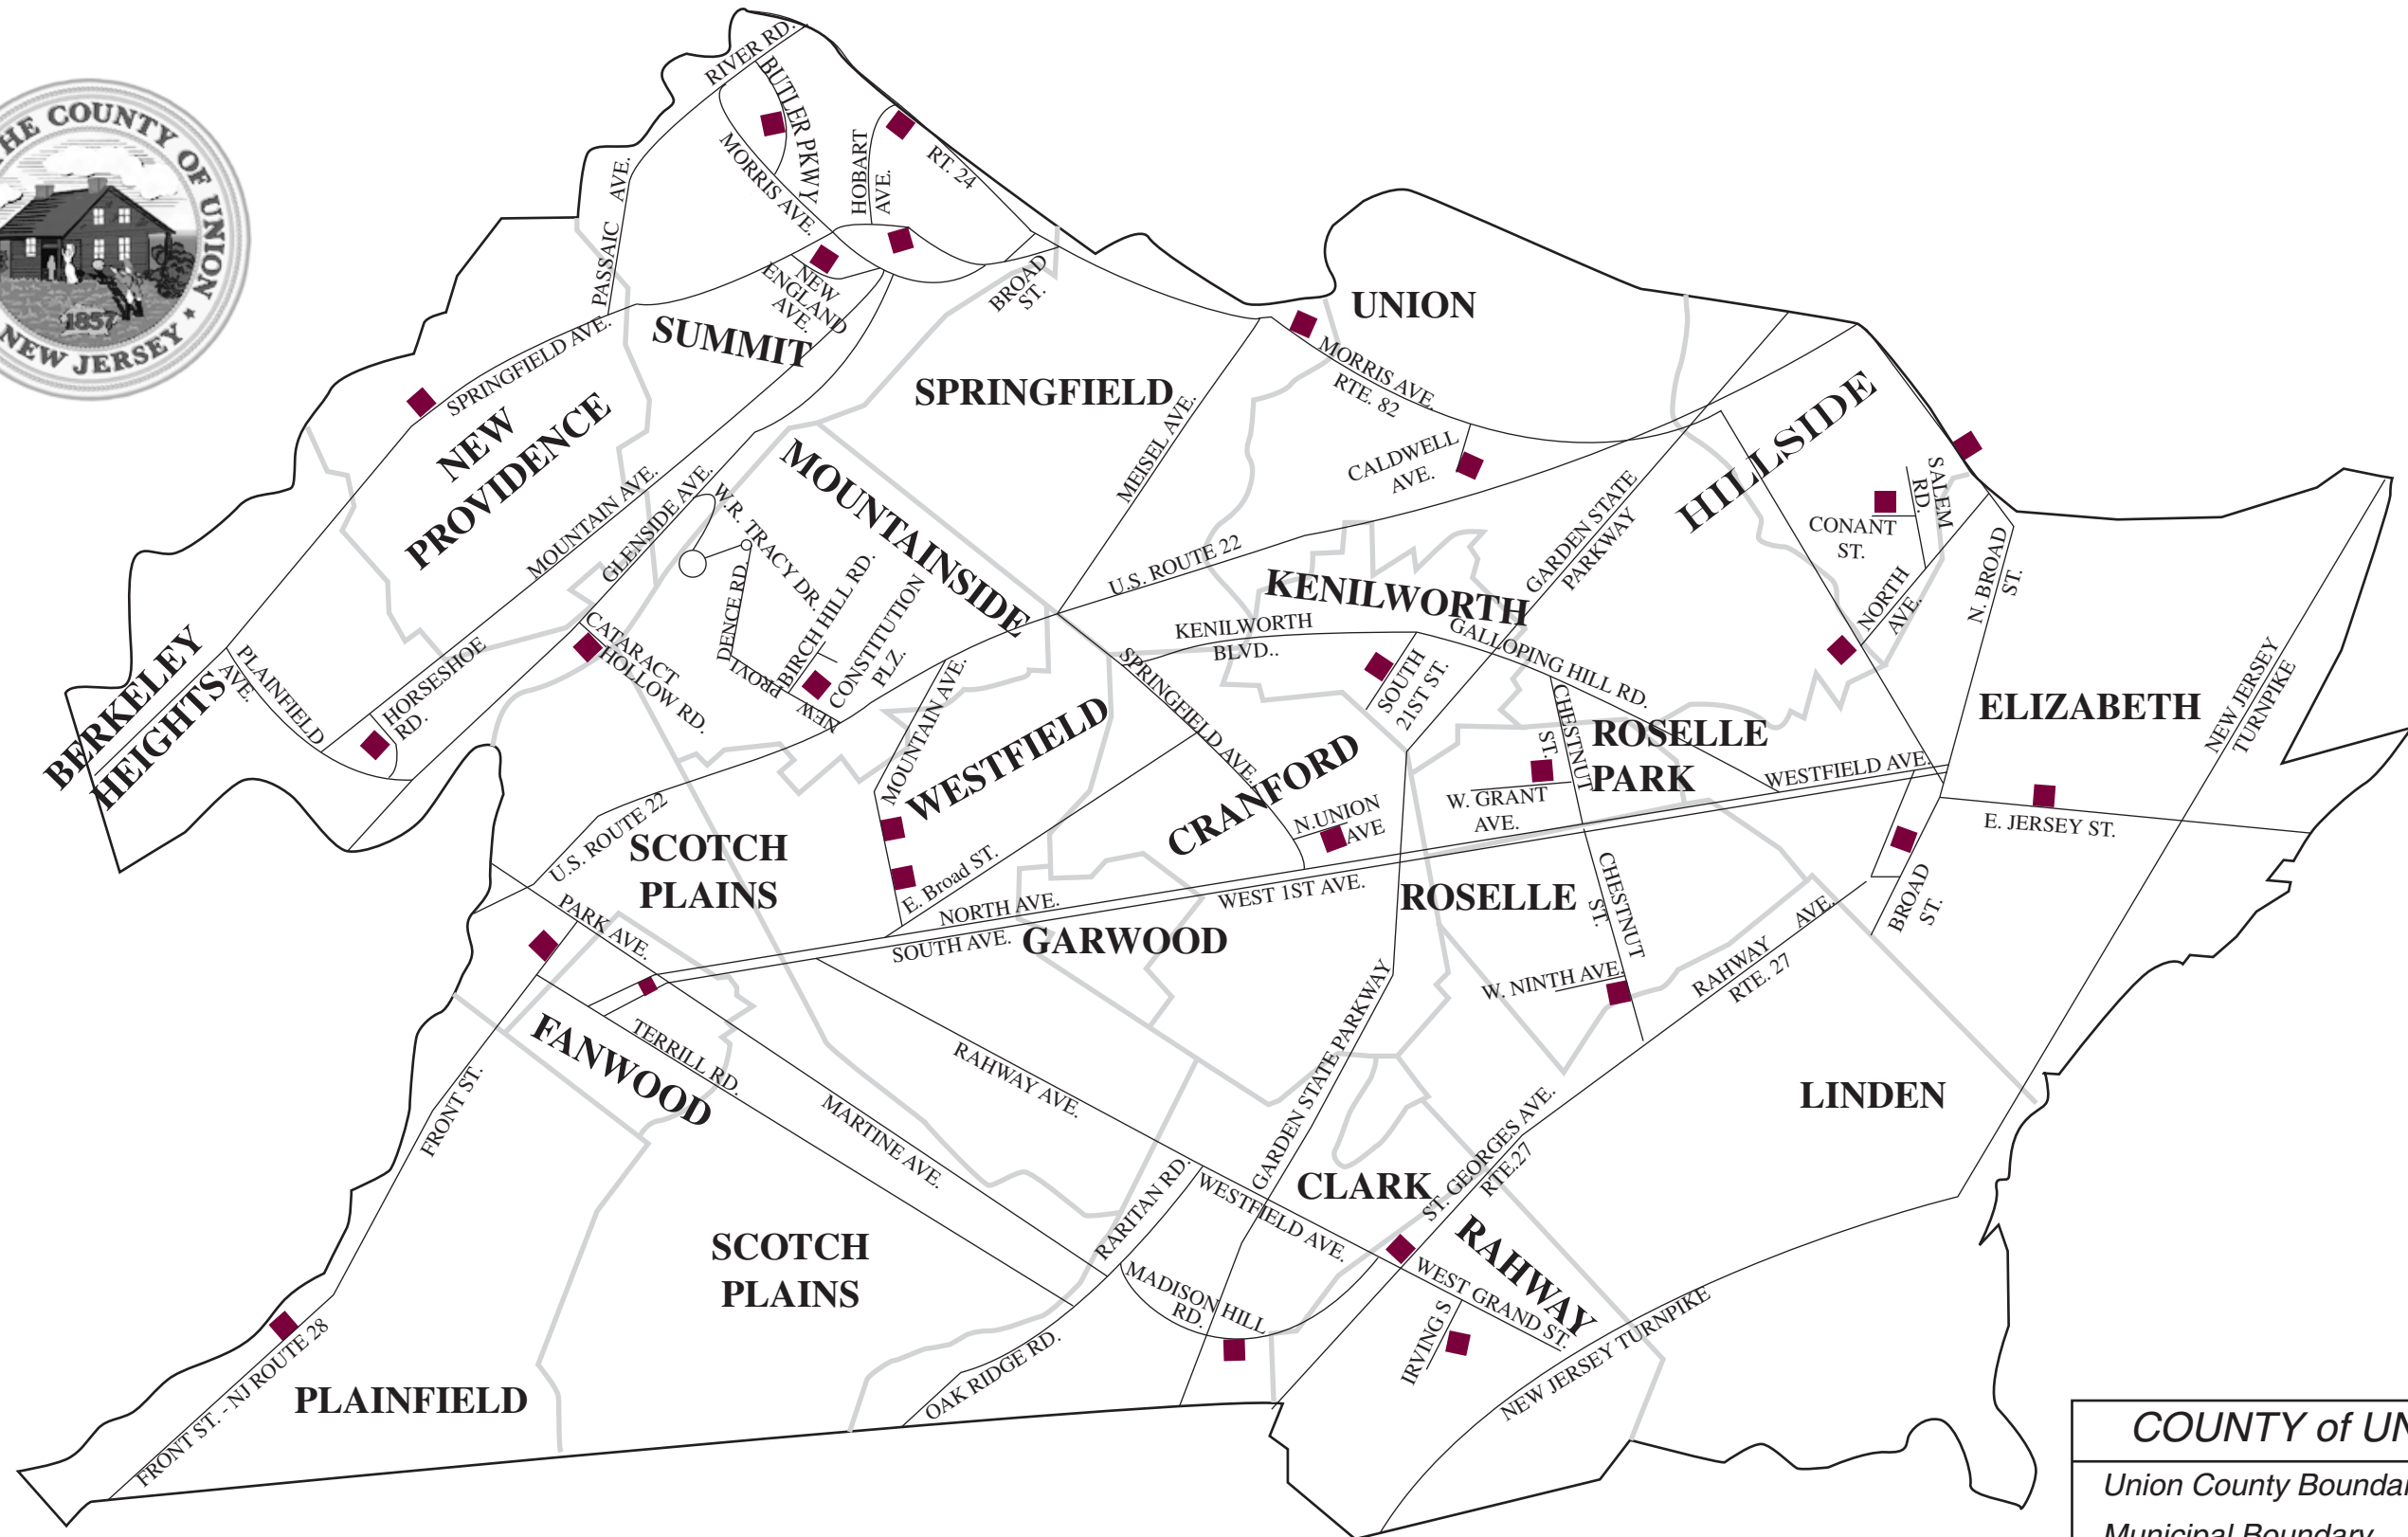

# FOUR CENTURIES OF UNION COUNTY HISTORY

COUNTY of UNION LEGEND	
Union County Boundary	
Municipal Boundary	
Major Road	
Historic Site	