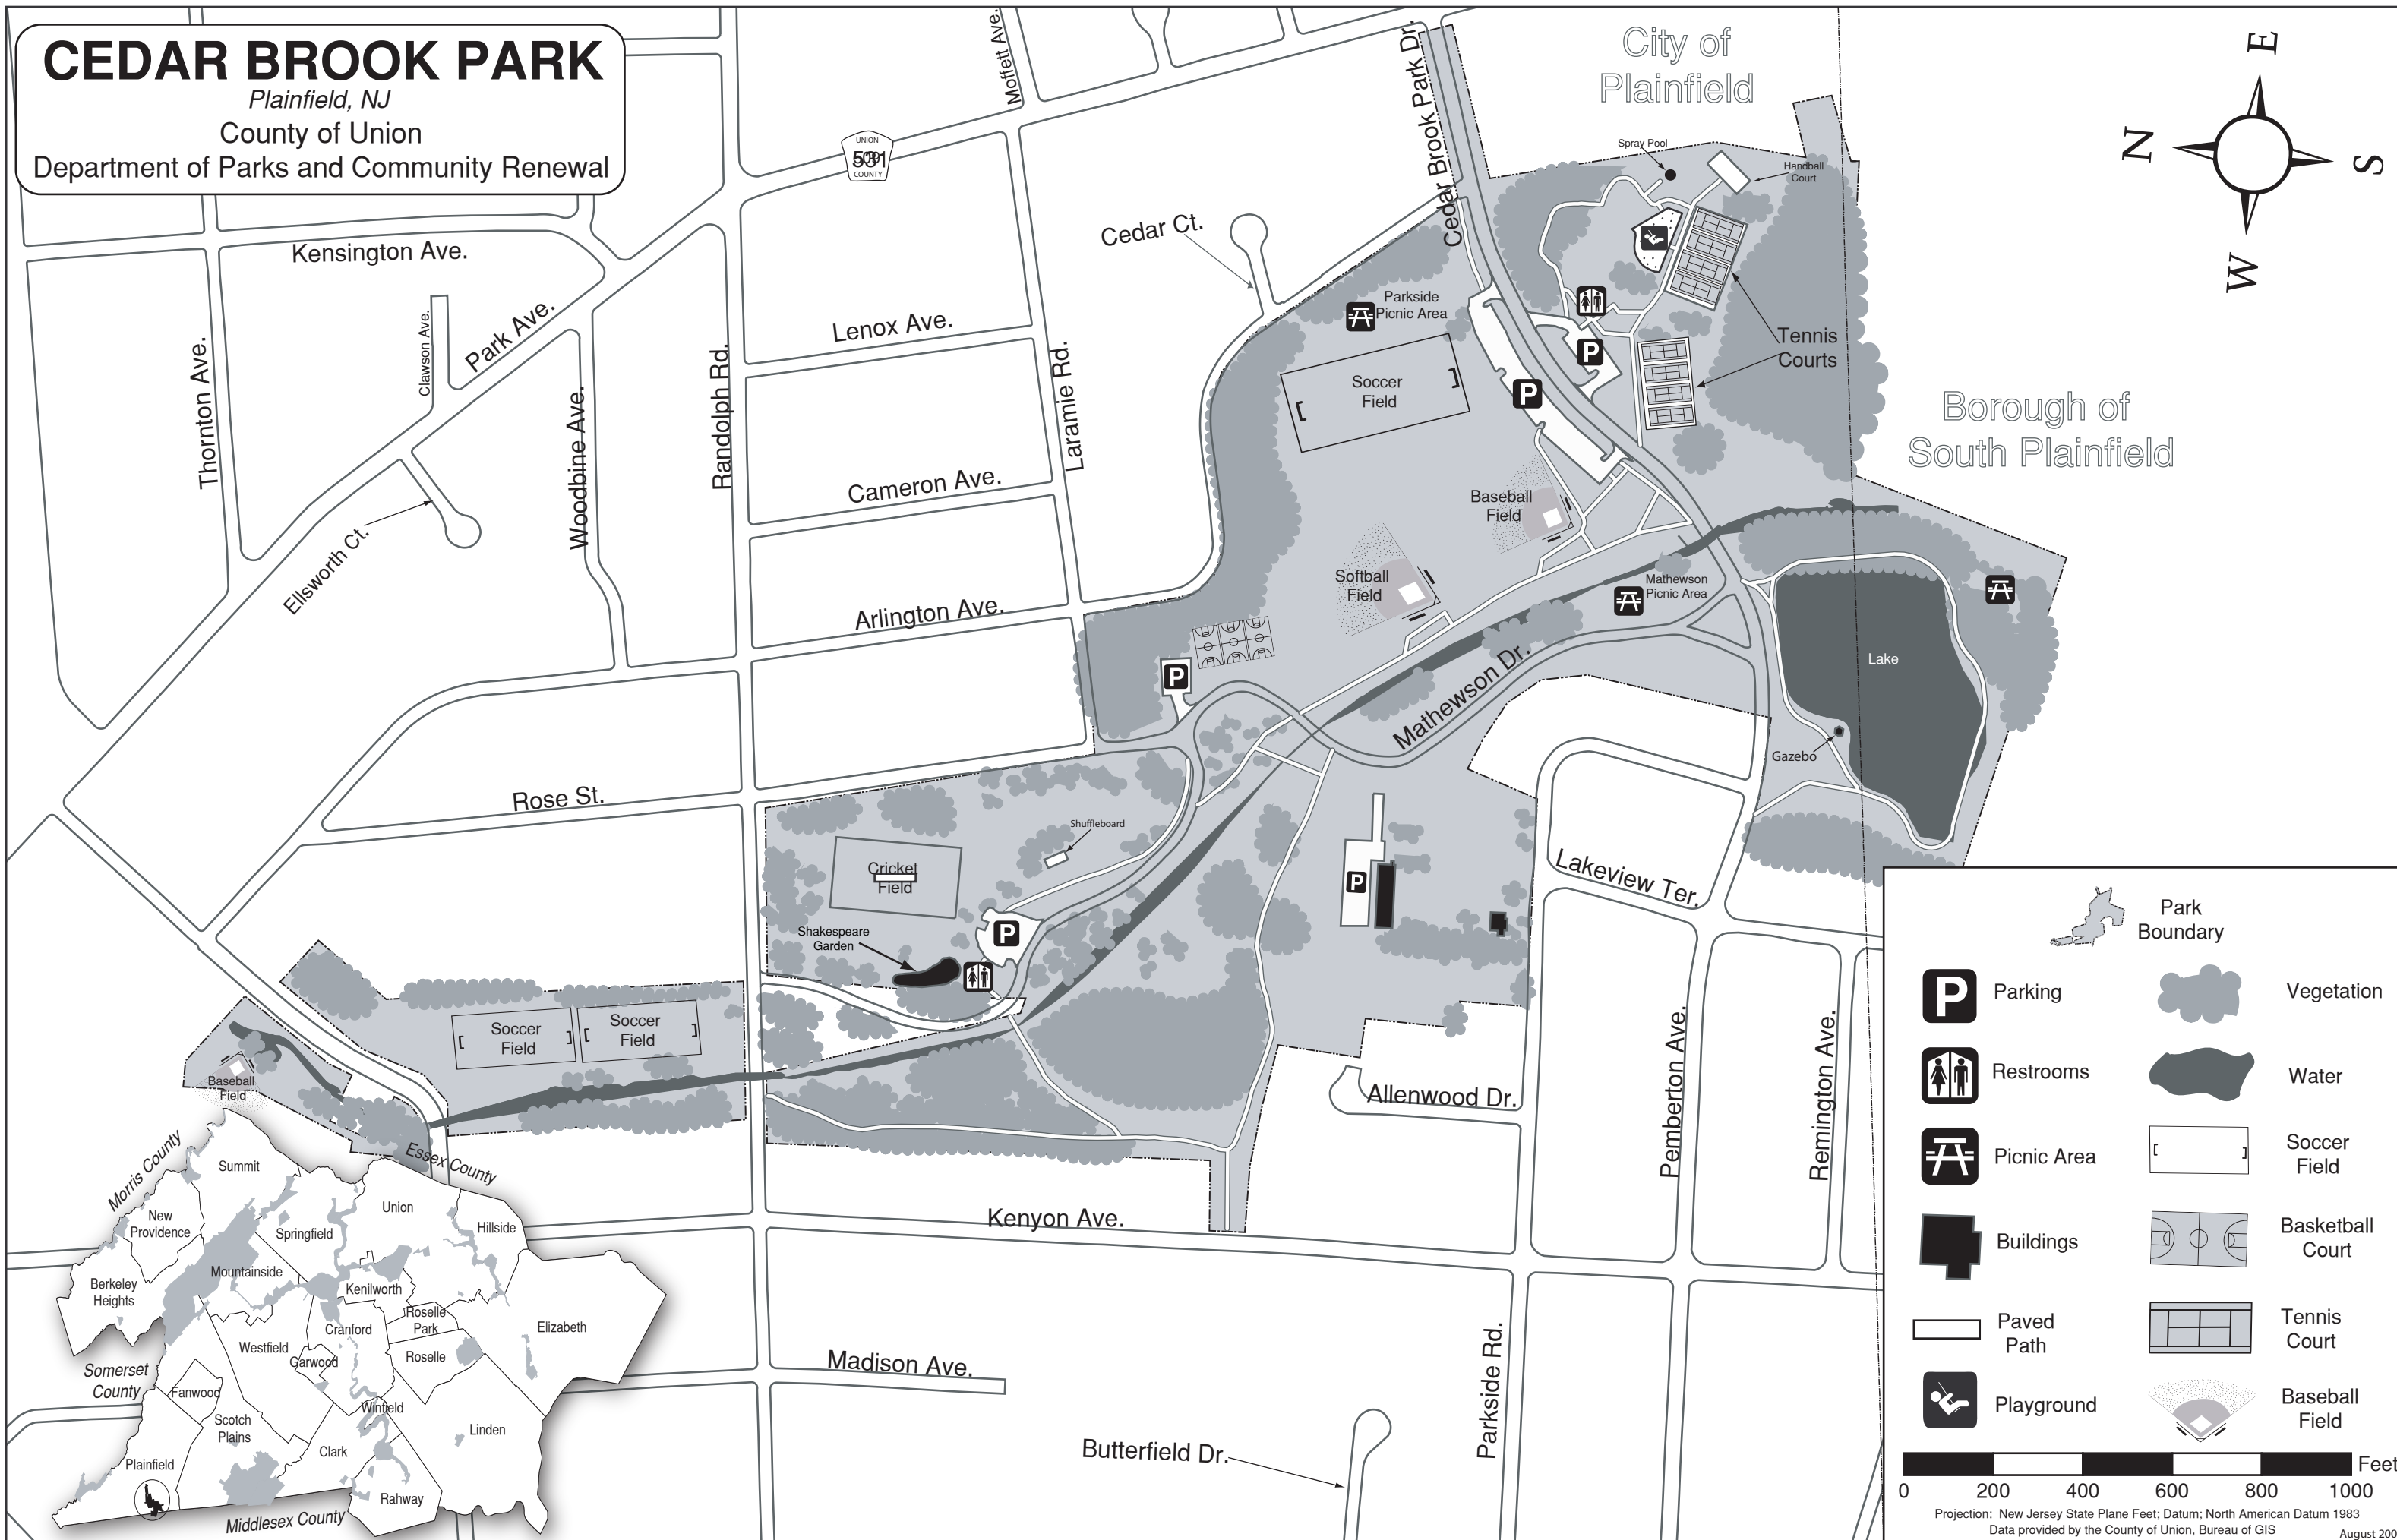

# CEDAR BROOK PARK

Plainfield, NJ

County of Union

Department of Parks and Community Renewal

Projection: New Jersey State Plane Feet; Datum: North American Datum 1983  
 Data provided by the County of Union, Bureau of GIS  
 August 2006