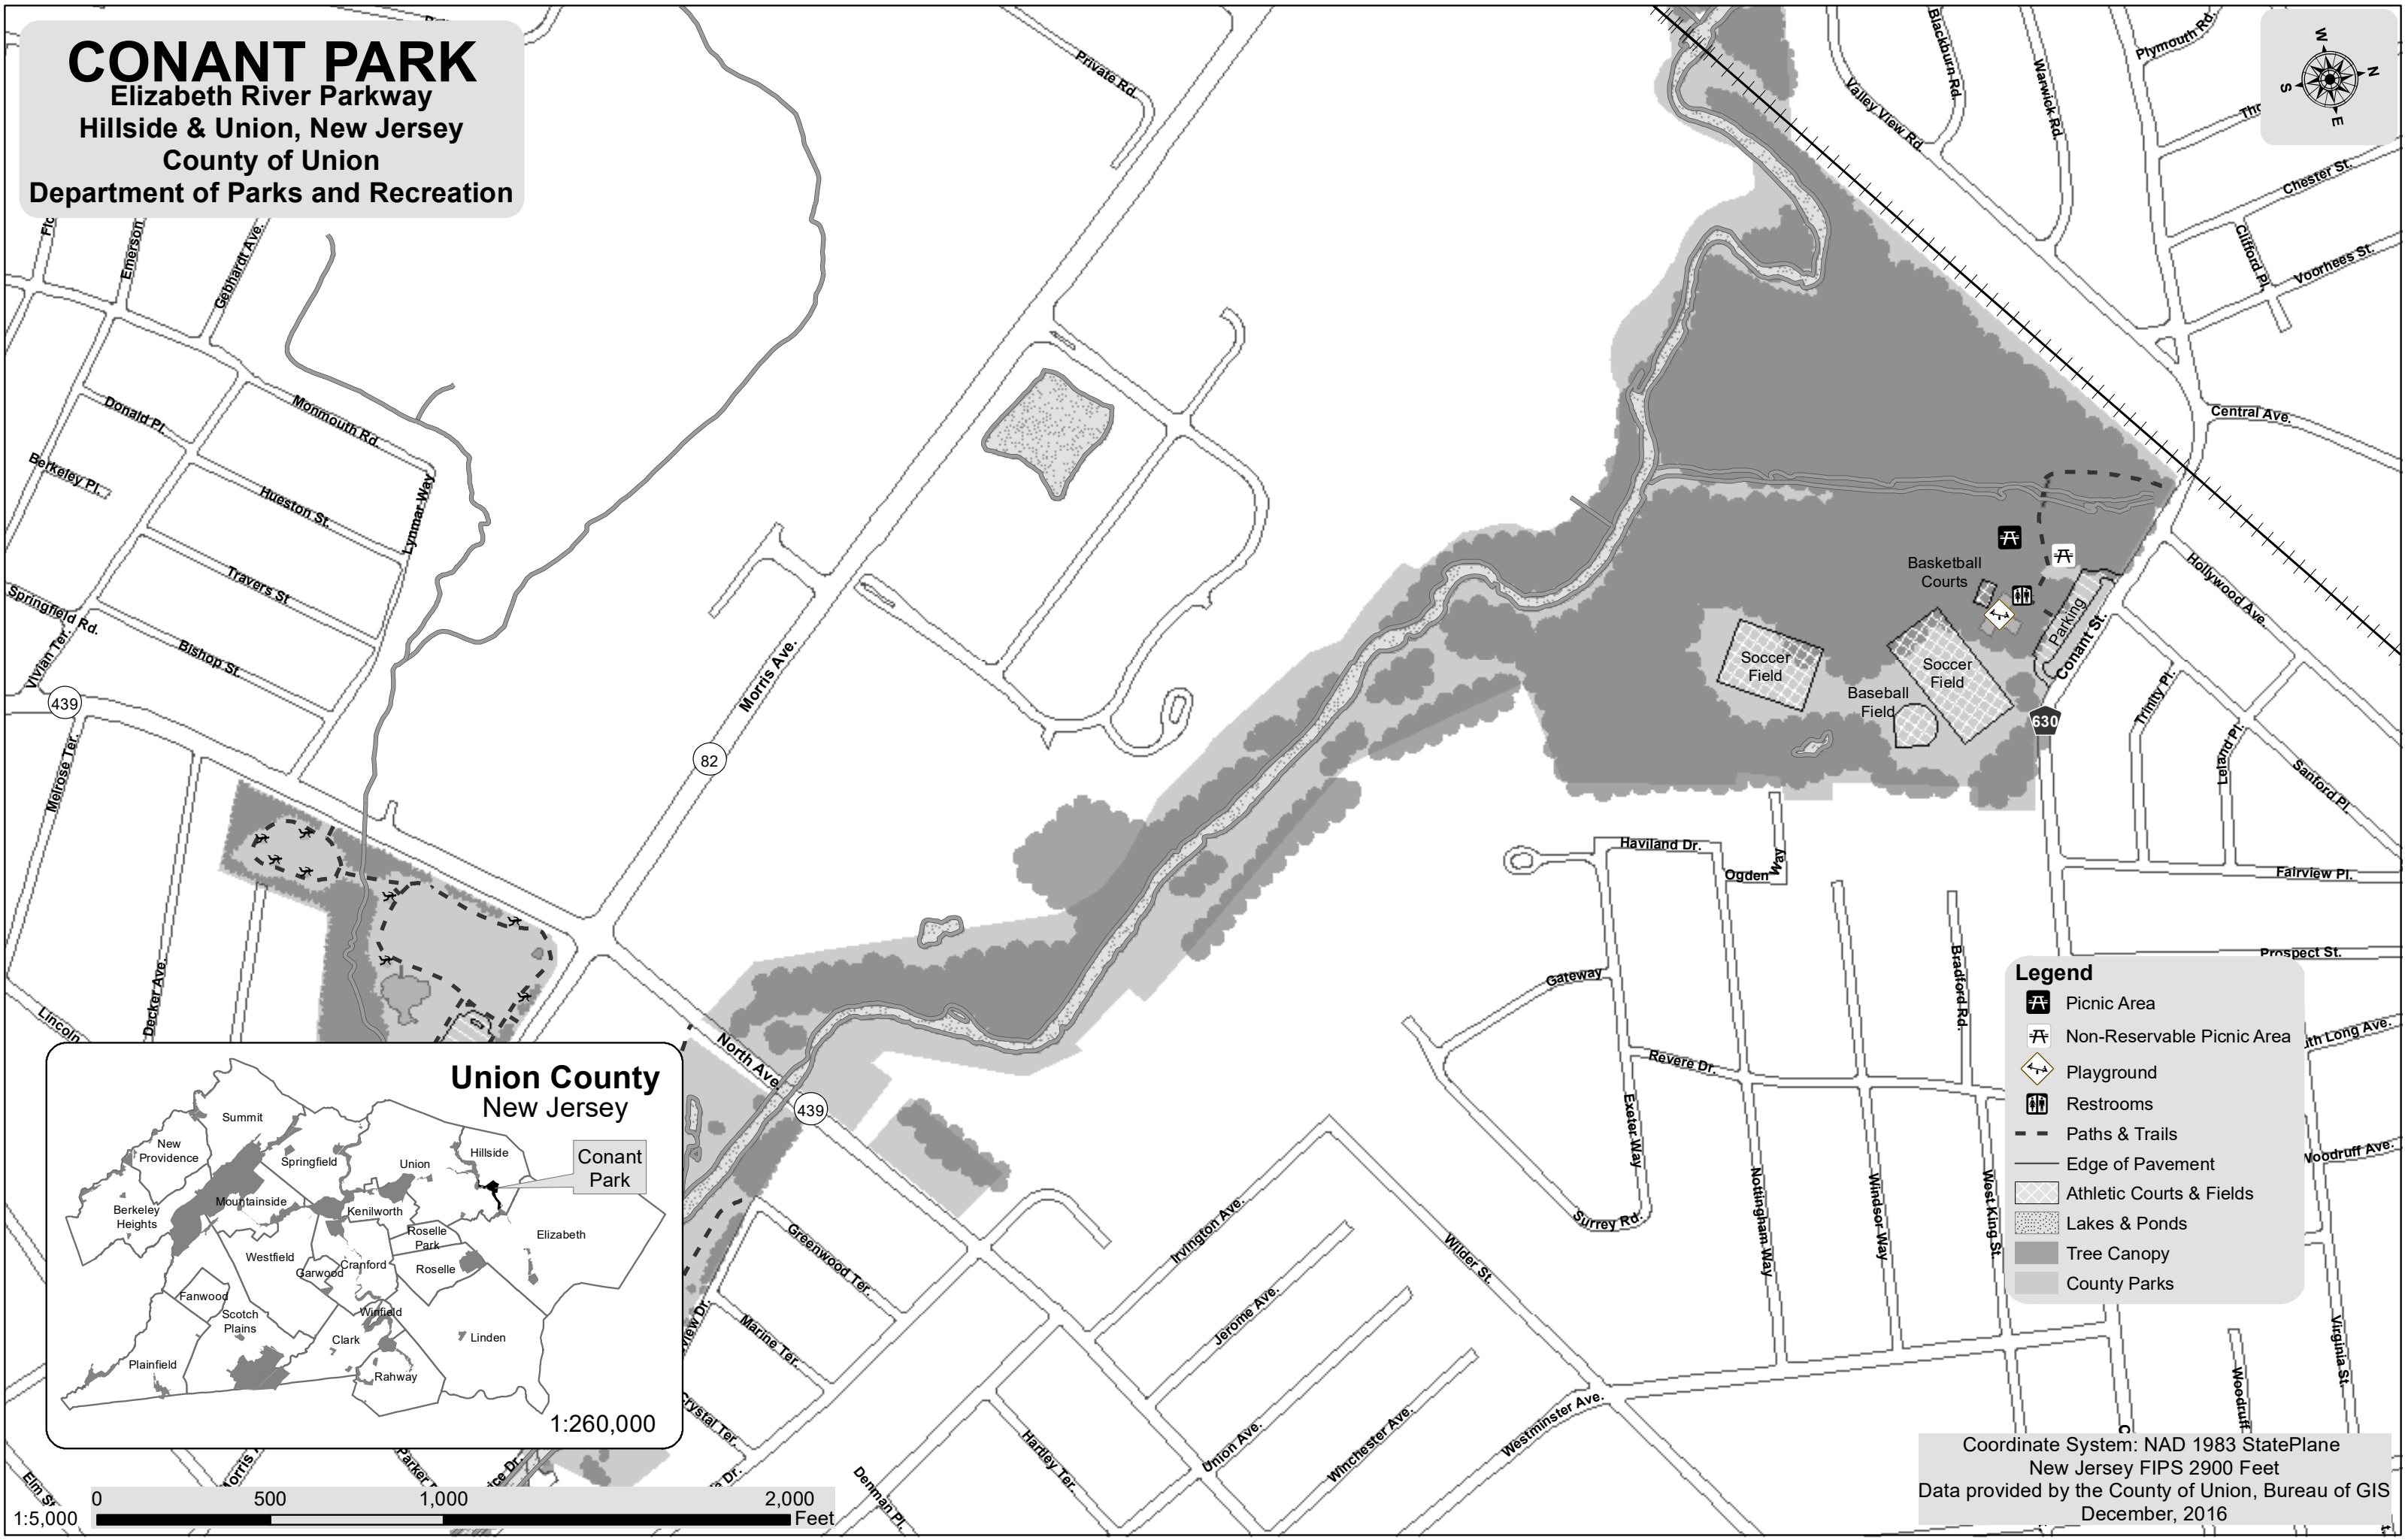

CONANT PARK

Elizabeth River Parkway
Hillside & Union, New Jersey
County of Union
Department of Parks and Recreation

Legend

- Picnic Area
- Non-Reservable Picnic Area
- Playground
- Restrooms
- Paths & Trails
- Edge of Pavement
- Athletic Courts & Fields
- Lakes & Ponds
- Tree Canopy
- County Parks

Coordinate System: NAD 1983 StatePlane
New Jersey FIPS 2900 Feet
Data provided by the County of Union, Bureau of GIS
December, 2016