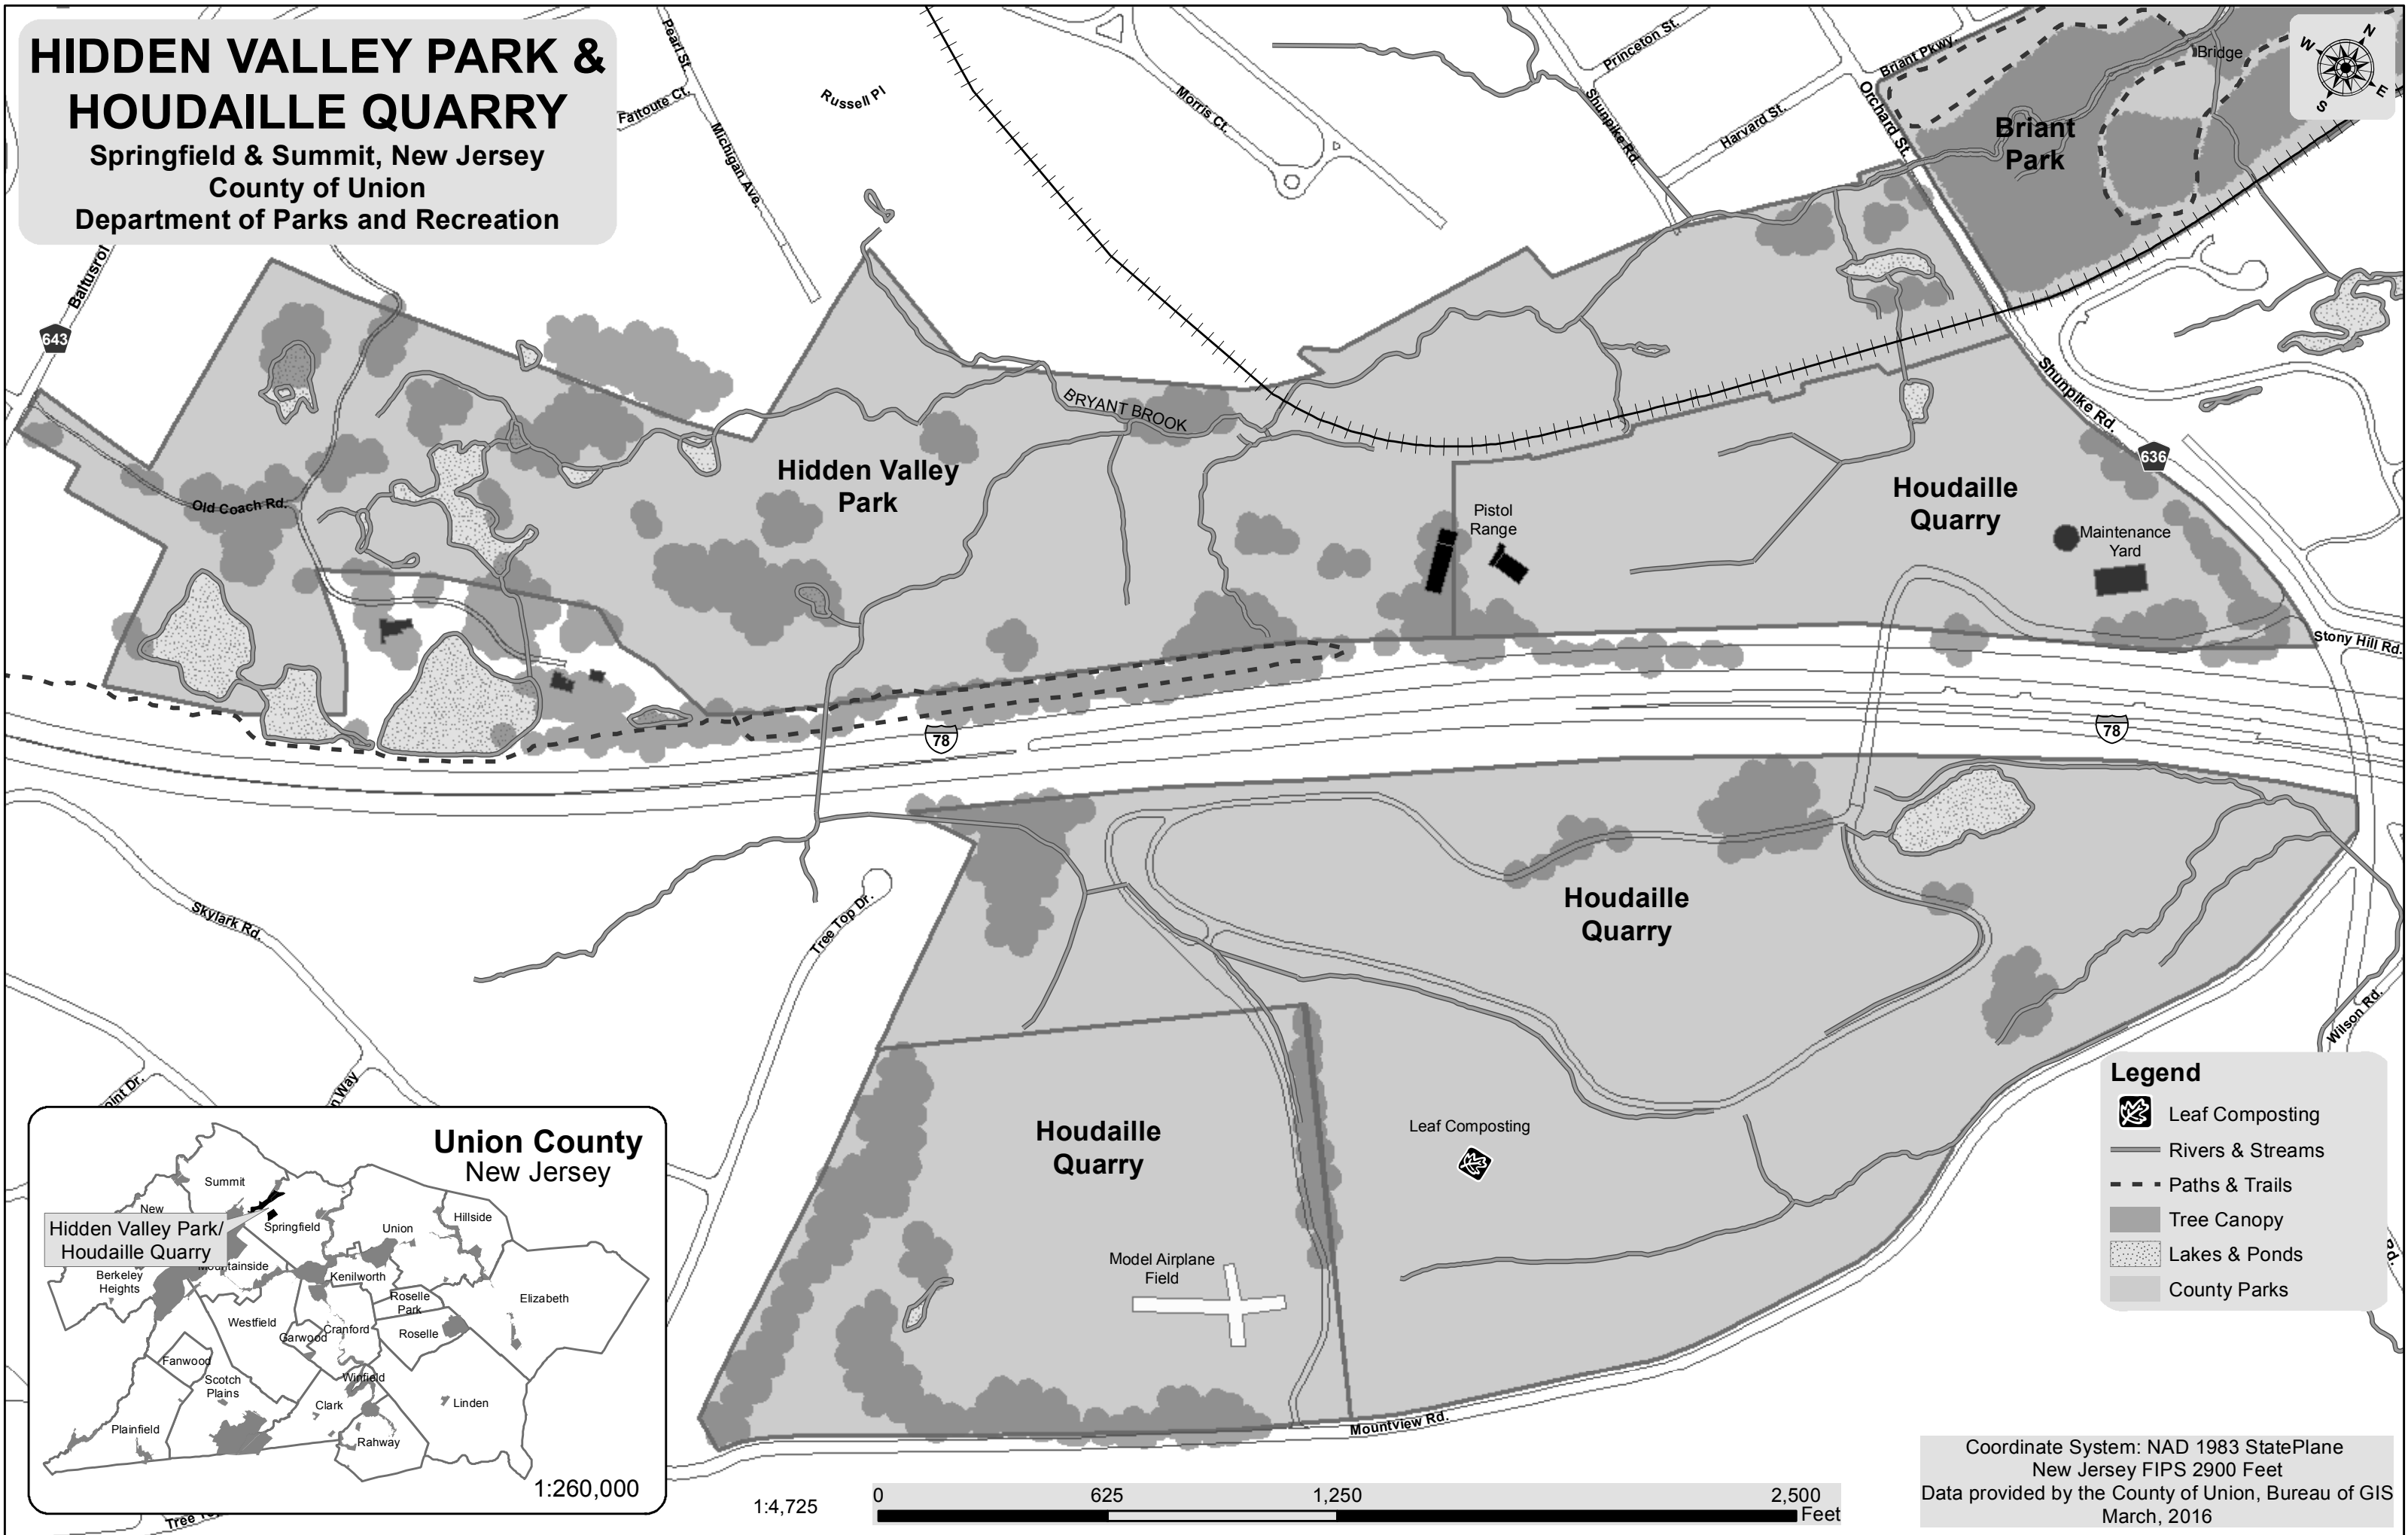

HIDDEN VALLEY PARK & HOUDAILLE QUARRY

Springfield & Summit, New Jersey
 County of Union
 Department of Parks and Recreation

Legend

- Leaf Composting
- Rivers & Streams
- Paths & Trails
- Tree Canopy
- Lakes & Ponds
- County Parks

Coordinate System: NAD 1983 StatePlane
 New Jersey FIPS 2900 Feet
 Data provided by the County of Union, Bureau of GIS
 March, 2016