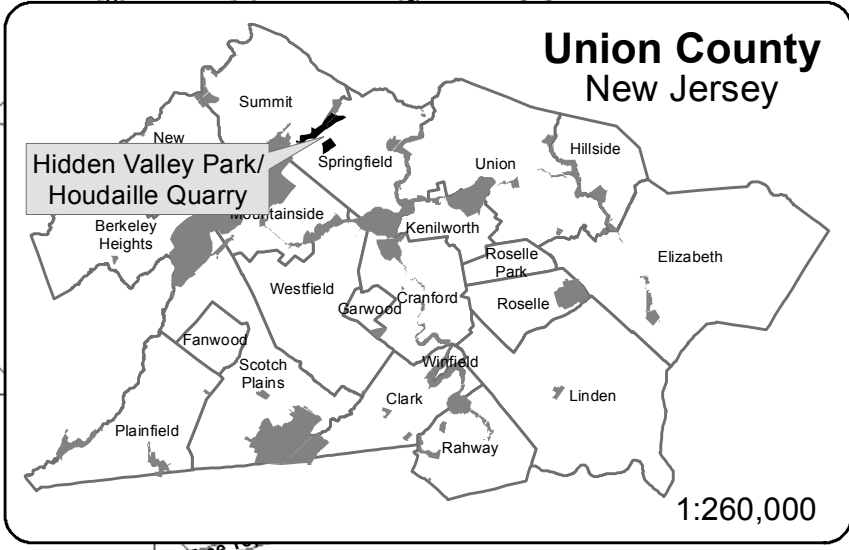

HIDDEN VALLEY PARK & HOUDAILLE QUARRY

Springfield & Summit, New Jersey
 County of Union
 Department of Parks and Recreation

Legend

- Leaf Composting
- Rivers & Streams
- Paths & Trails
- Tree Canopy
- Lakes & Ponds
- County Parks

Coordinate System: NAD 1983 StatePlane
 New Jersey FIPS 2900 Feet
 Data provided by the County of Union, Bureau of GIS
 March, 2016