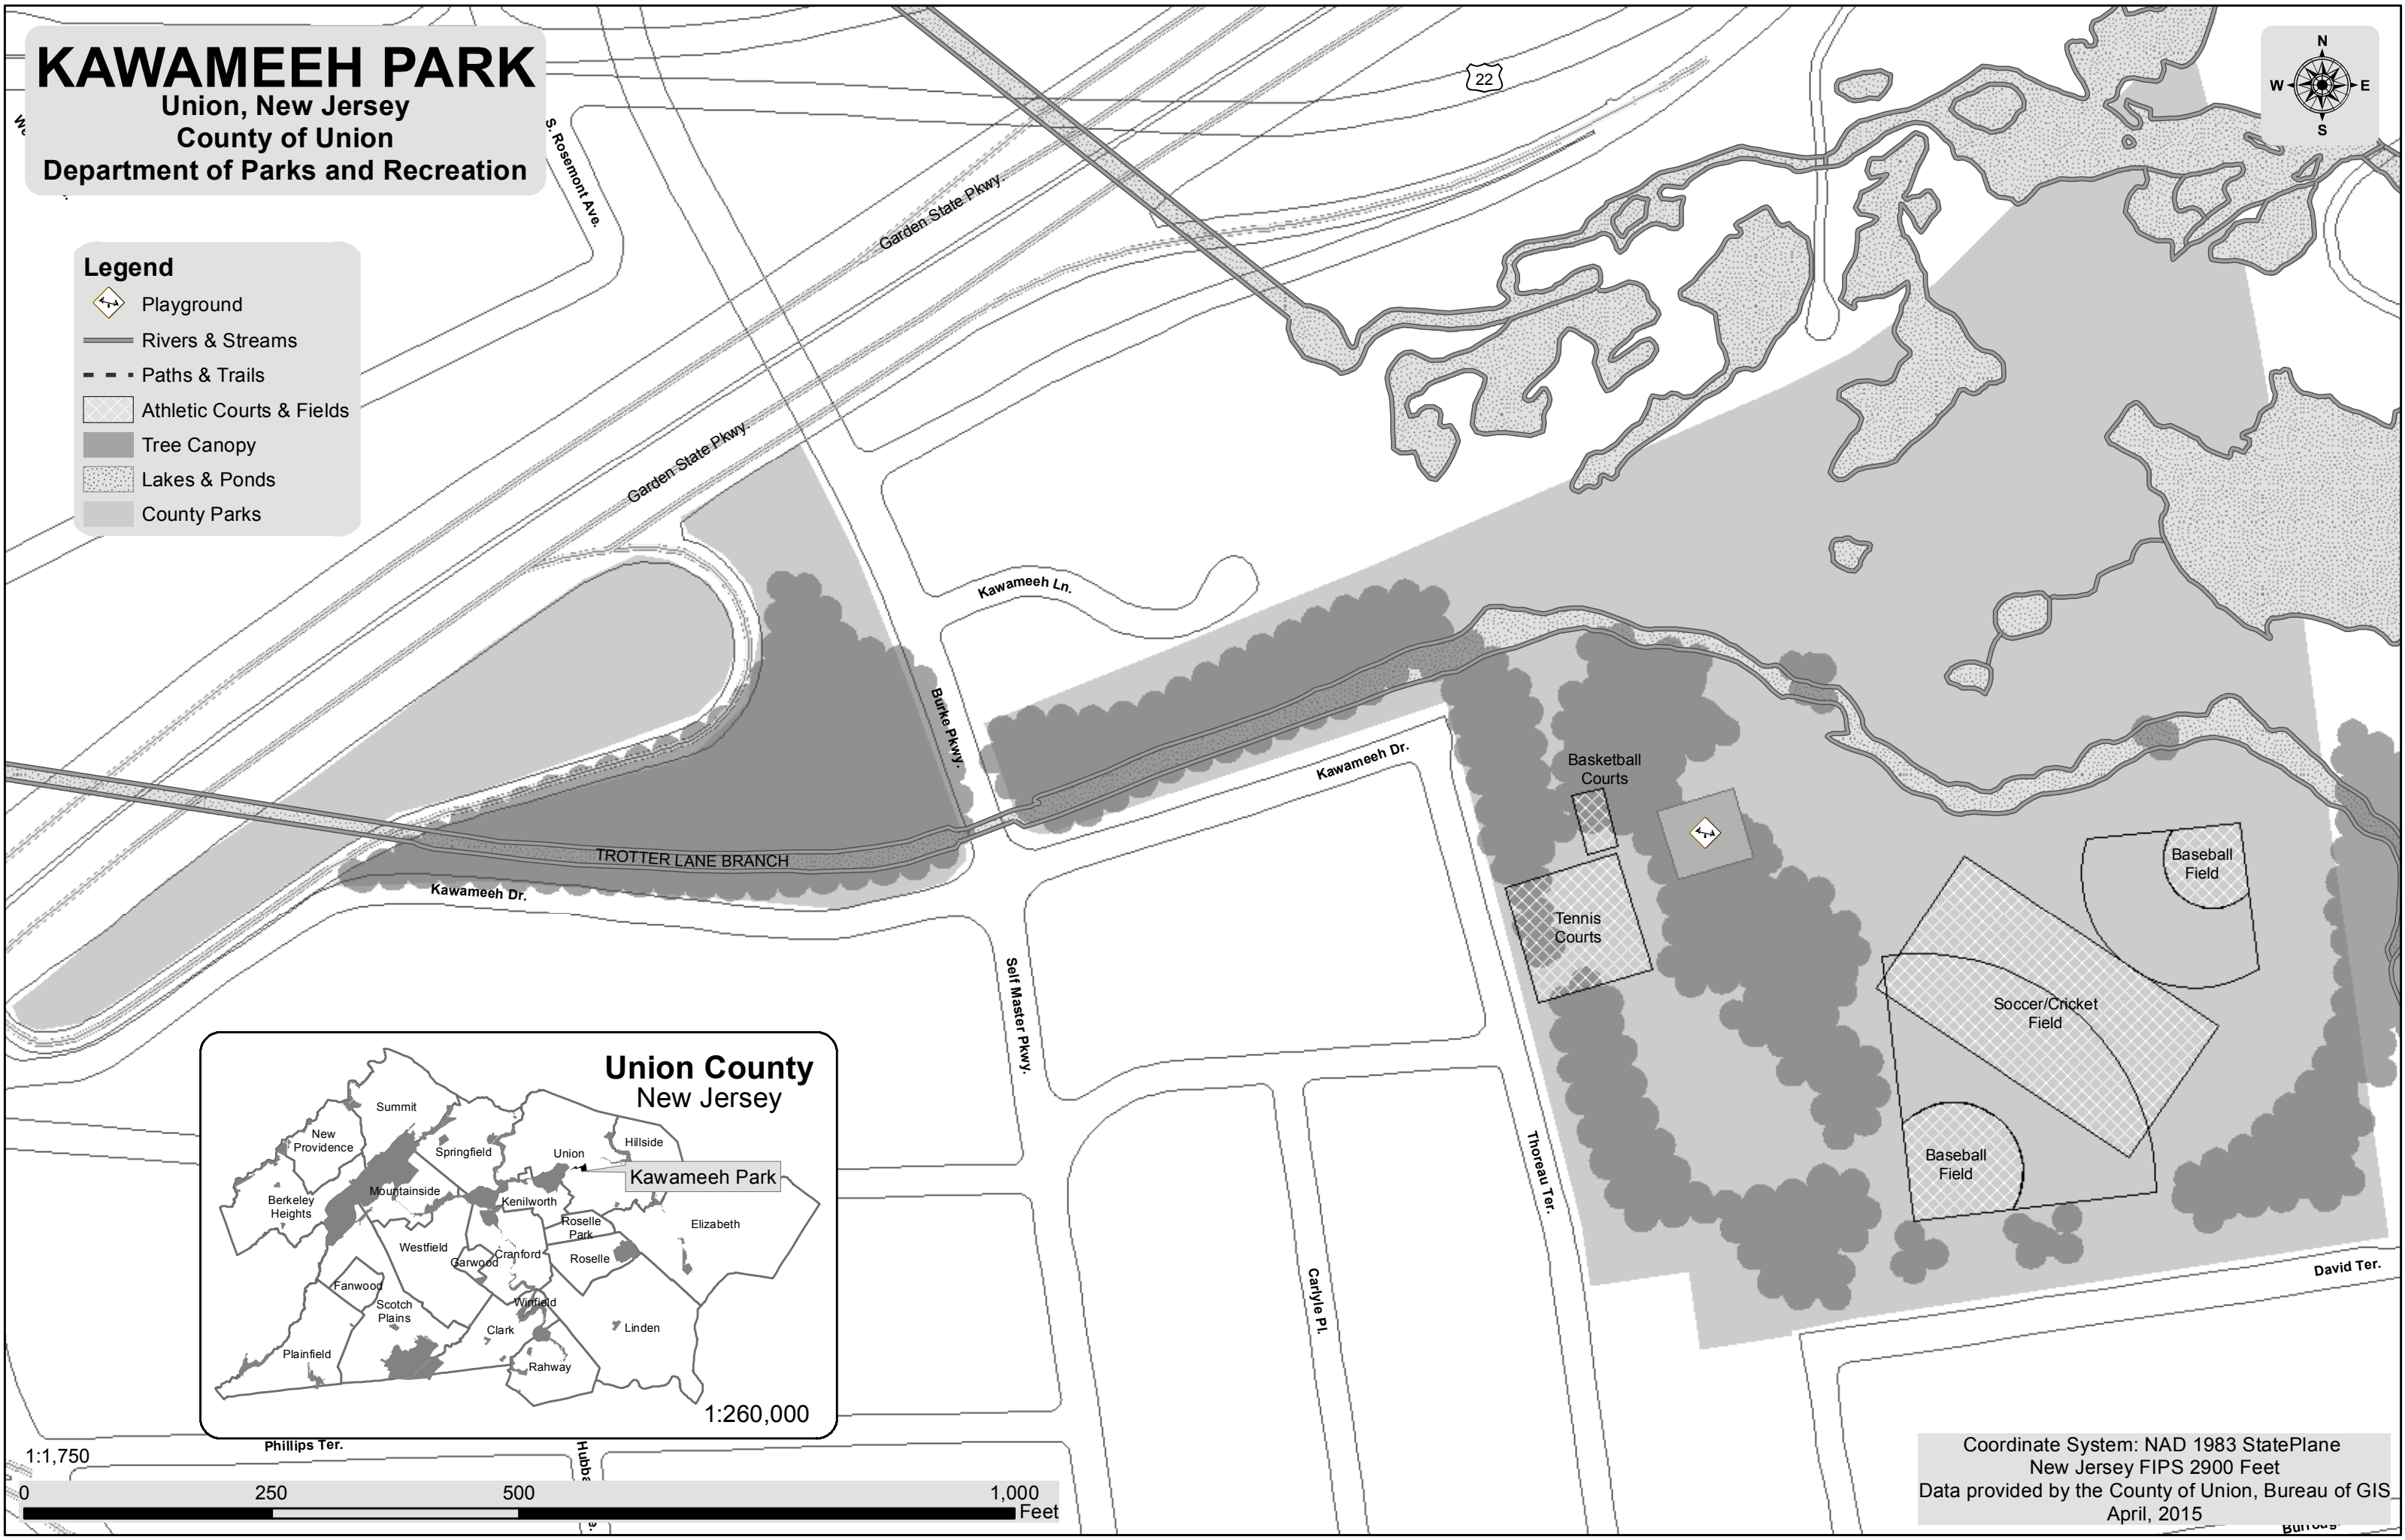

KAWAMEEH PARK

Union, New Jersey

County of Union

Department of Parks and Recreation

Legend

- Playground
- Rivers & Streams
- Paths & Trails
- Athletic Courts & Fields
- Tree Canopy
- Lakes & Ponds
- County Parks

Coordinate System: NAD 1983 StatePlane
New Jersey FIPS 2900 Feet
Data provided by the County of Union, Bureau of GIS
April, 2015