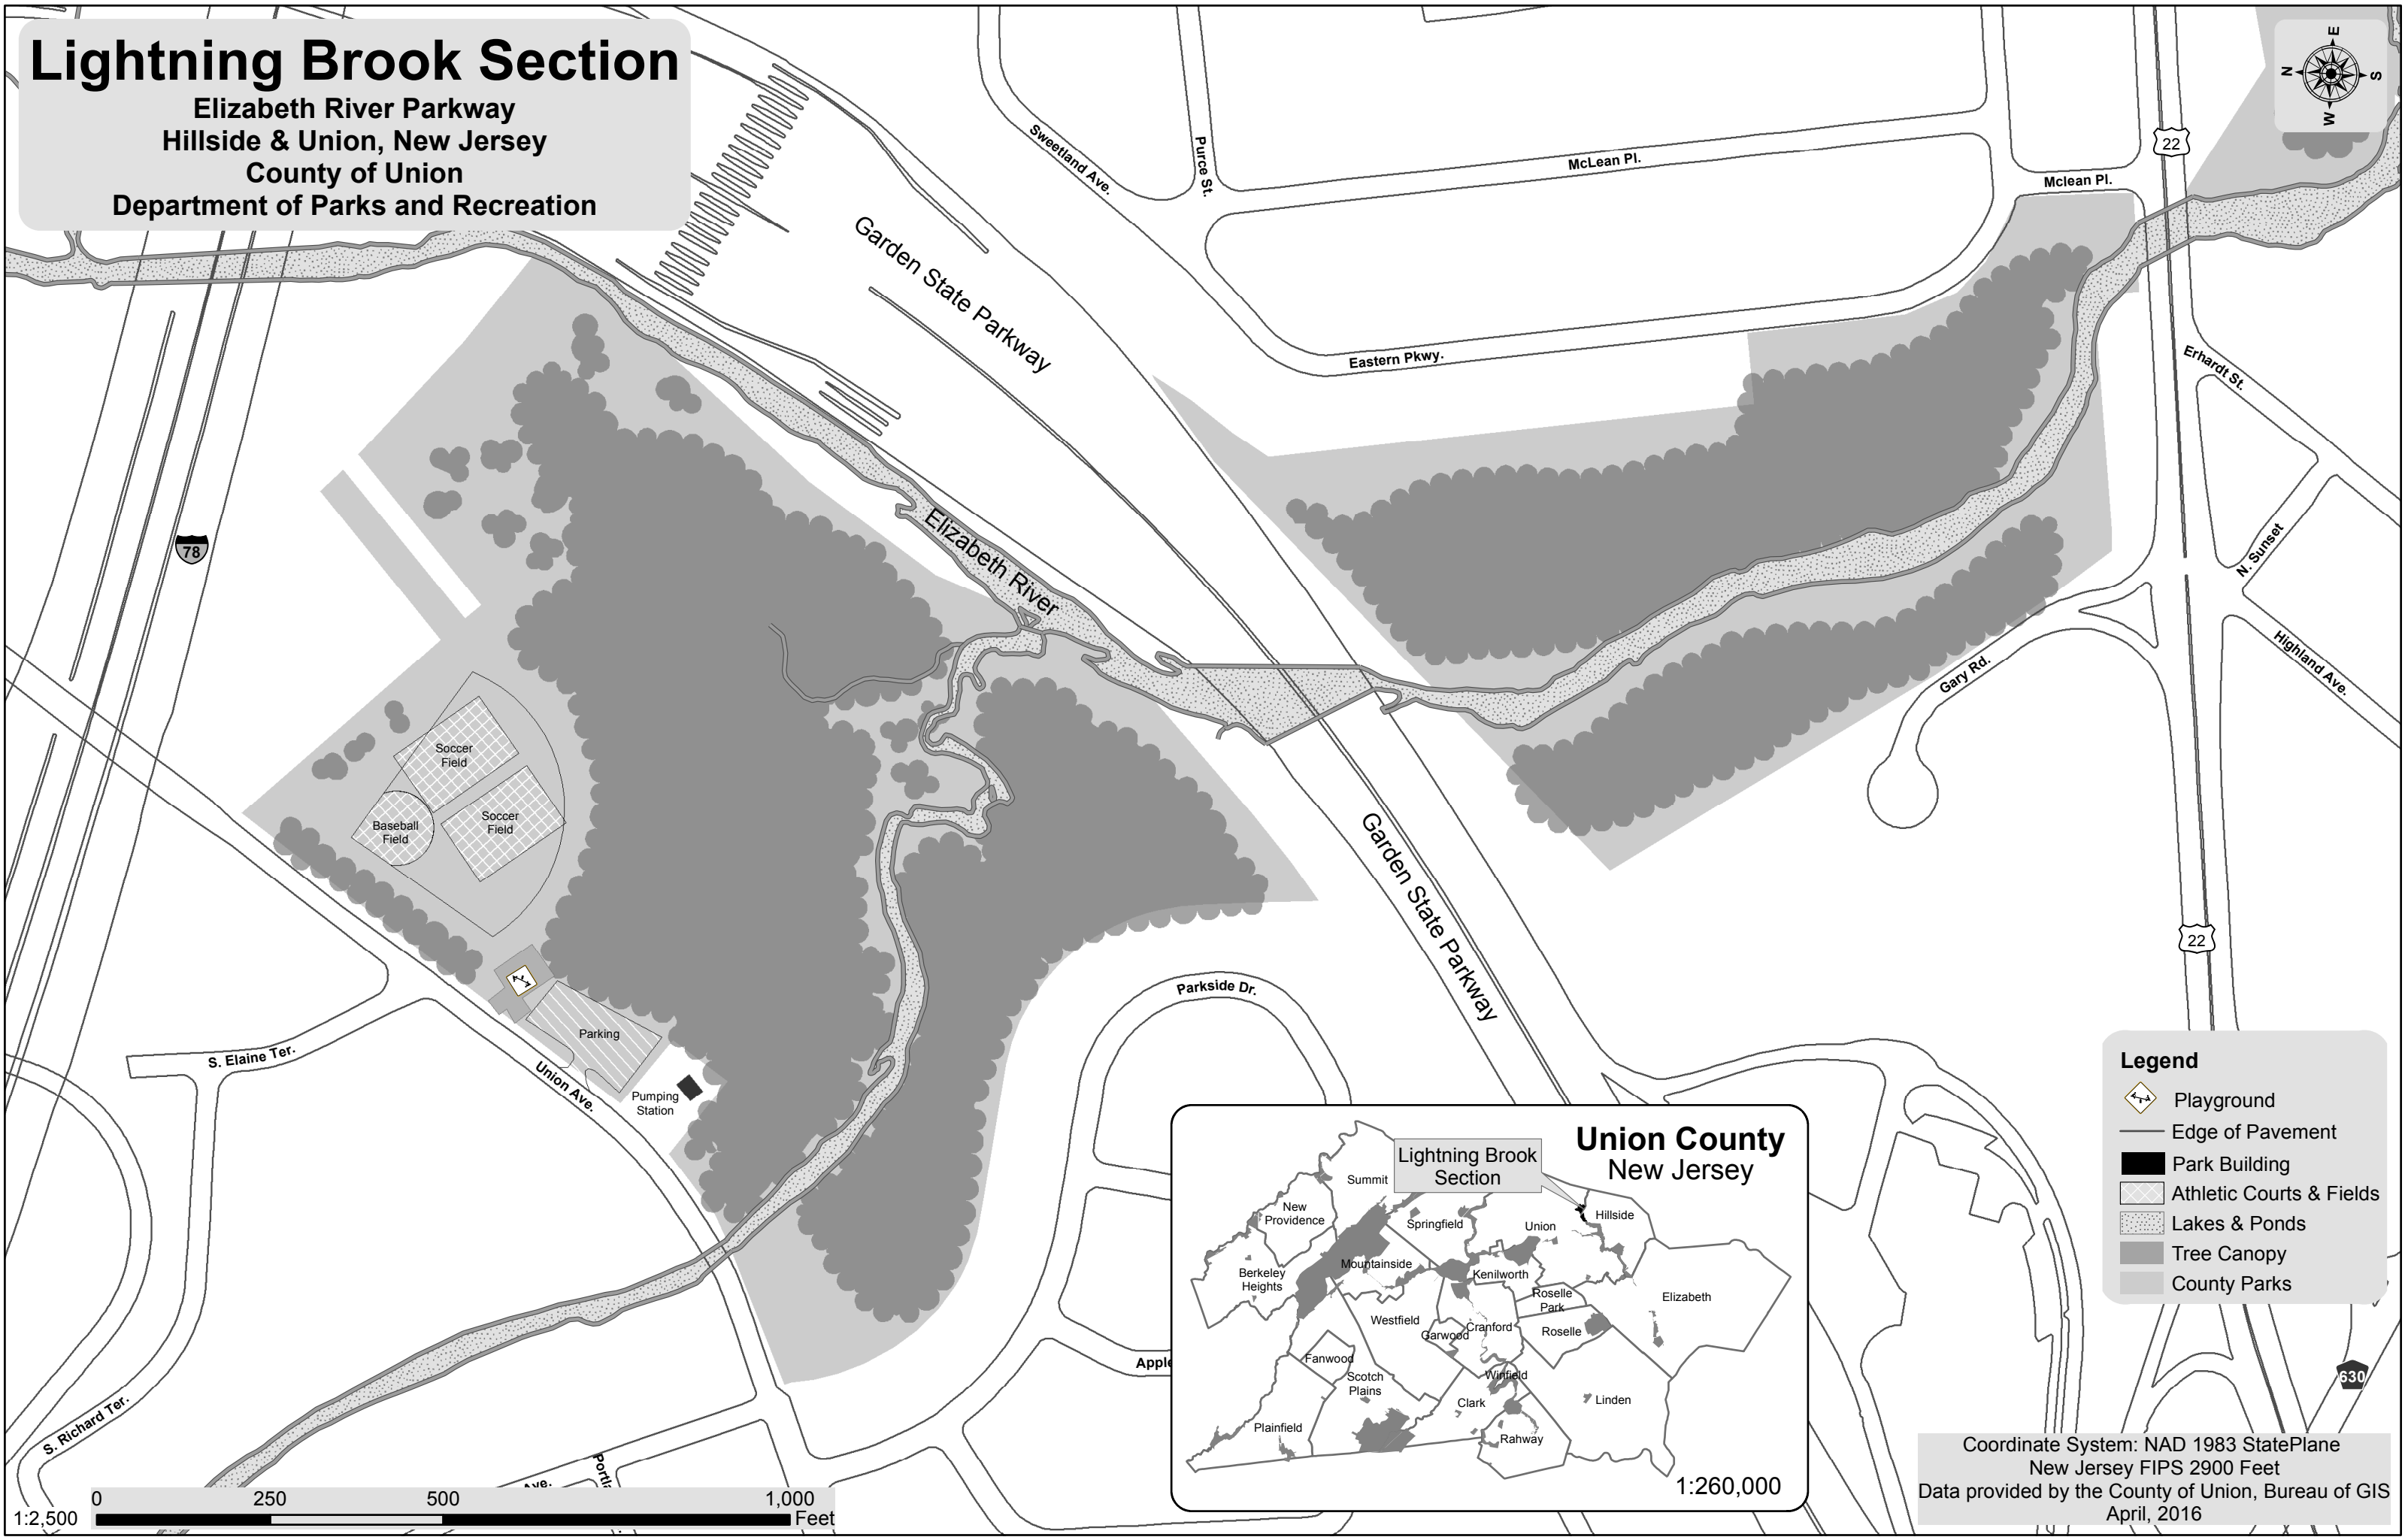

# Lightning Brook Section

Elizabeth River Parkway  
Hillside & Union, New Jersey  
County of Union  
Department of Parks and Recreation

**Legend**

- Playground
- Edge of Pavement
- Park Building
- Athletic Courts & Fields
- Lakes & Ponds
- Tree Canopy
- County Parks

Coordinate System: NAD 1983 StatePlane  
New Jersey FIPS 2900 Feet  
Data provided by the County of Union, Bureau of GIS  
April, 2016