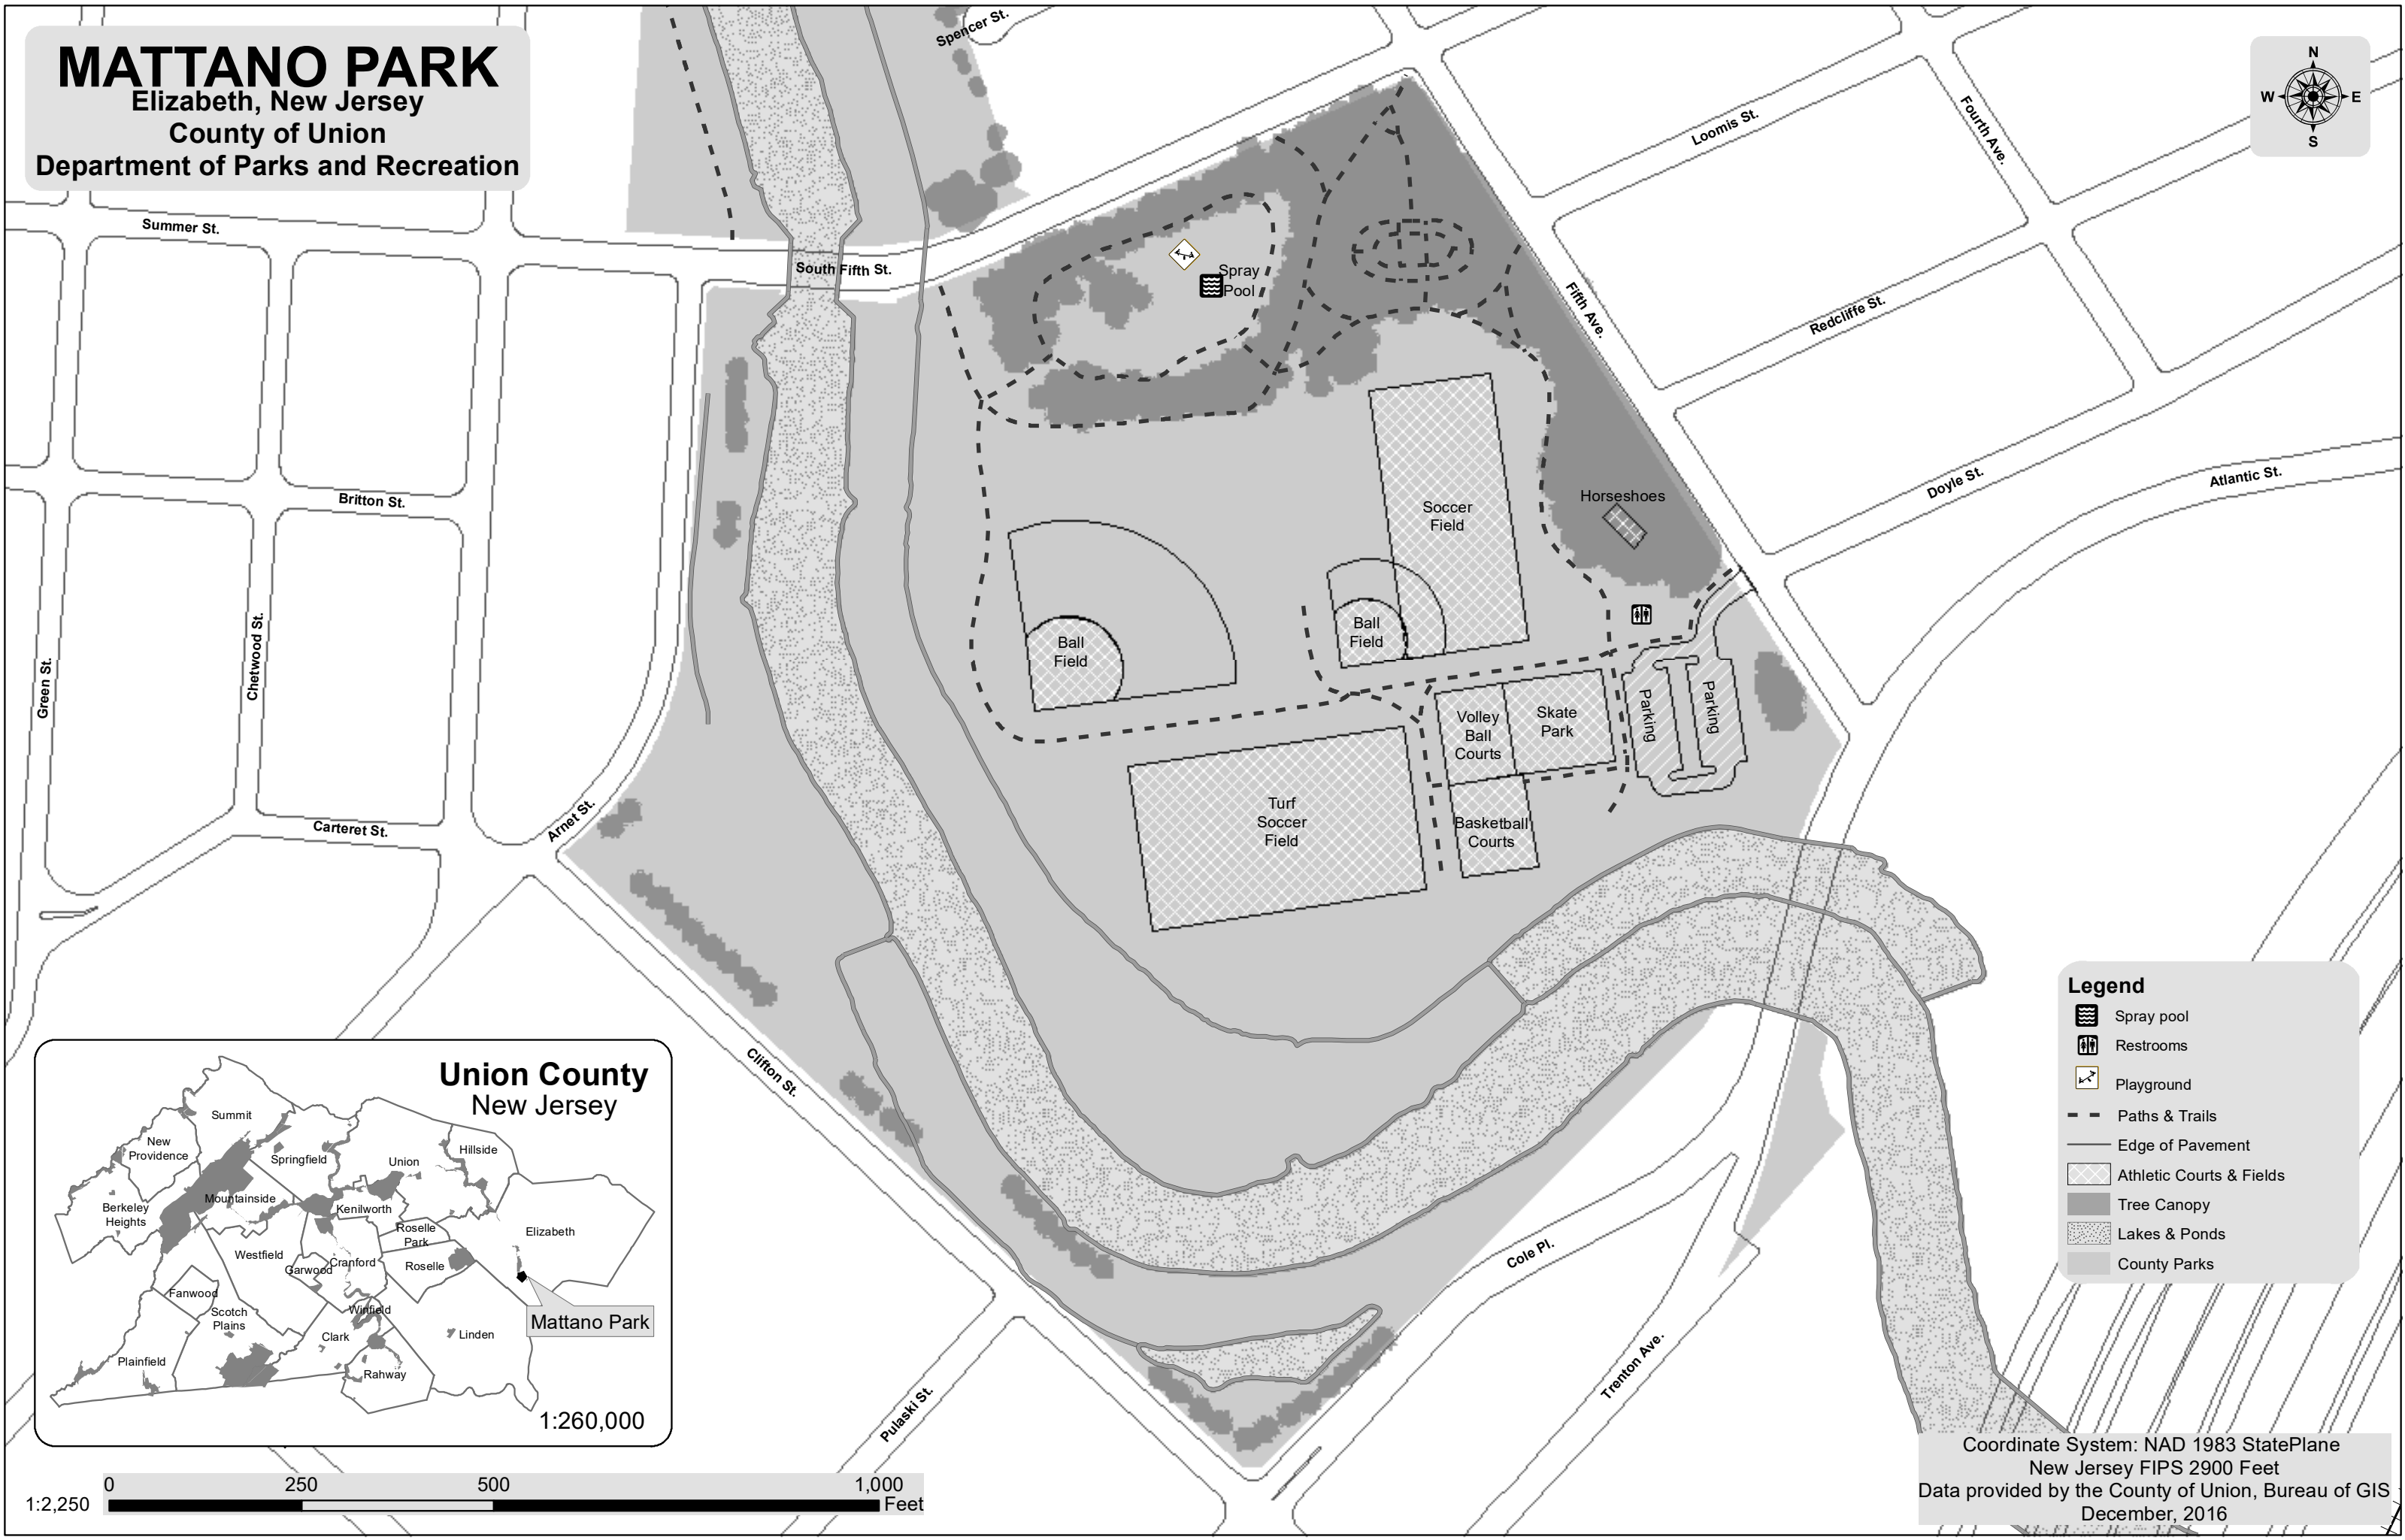

MATTANO PARK

Elizabeth, New Jersey
County of Union
Department of Parks and Recreation

Legend

- Spray pool
- Restrooms
- Playground
- Paths & Trails
- Edge of Pavement
- Athletic Courts & Fields
- Tree Canopy
- Lakes & Ponds
- County Parks

Coordinate System: NAD 1983 StatePlane
New Jersey FIPS 2900 Feet
Data provided by the County of Union, Bureau of GIS
December, 2016