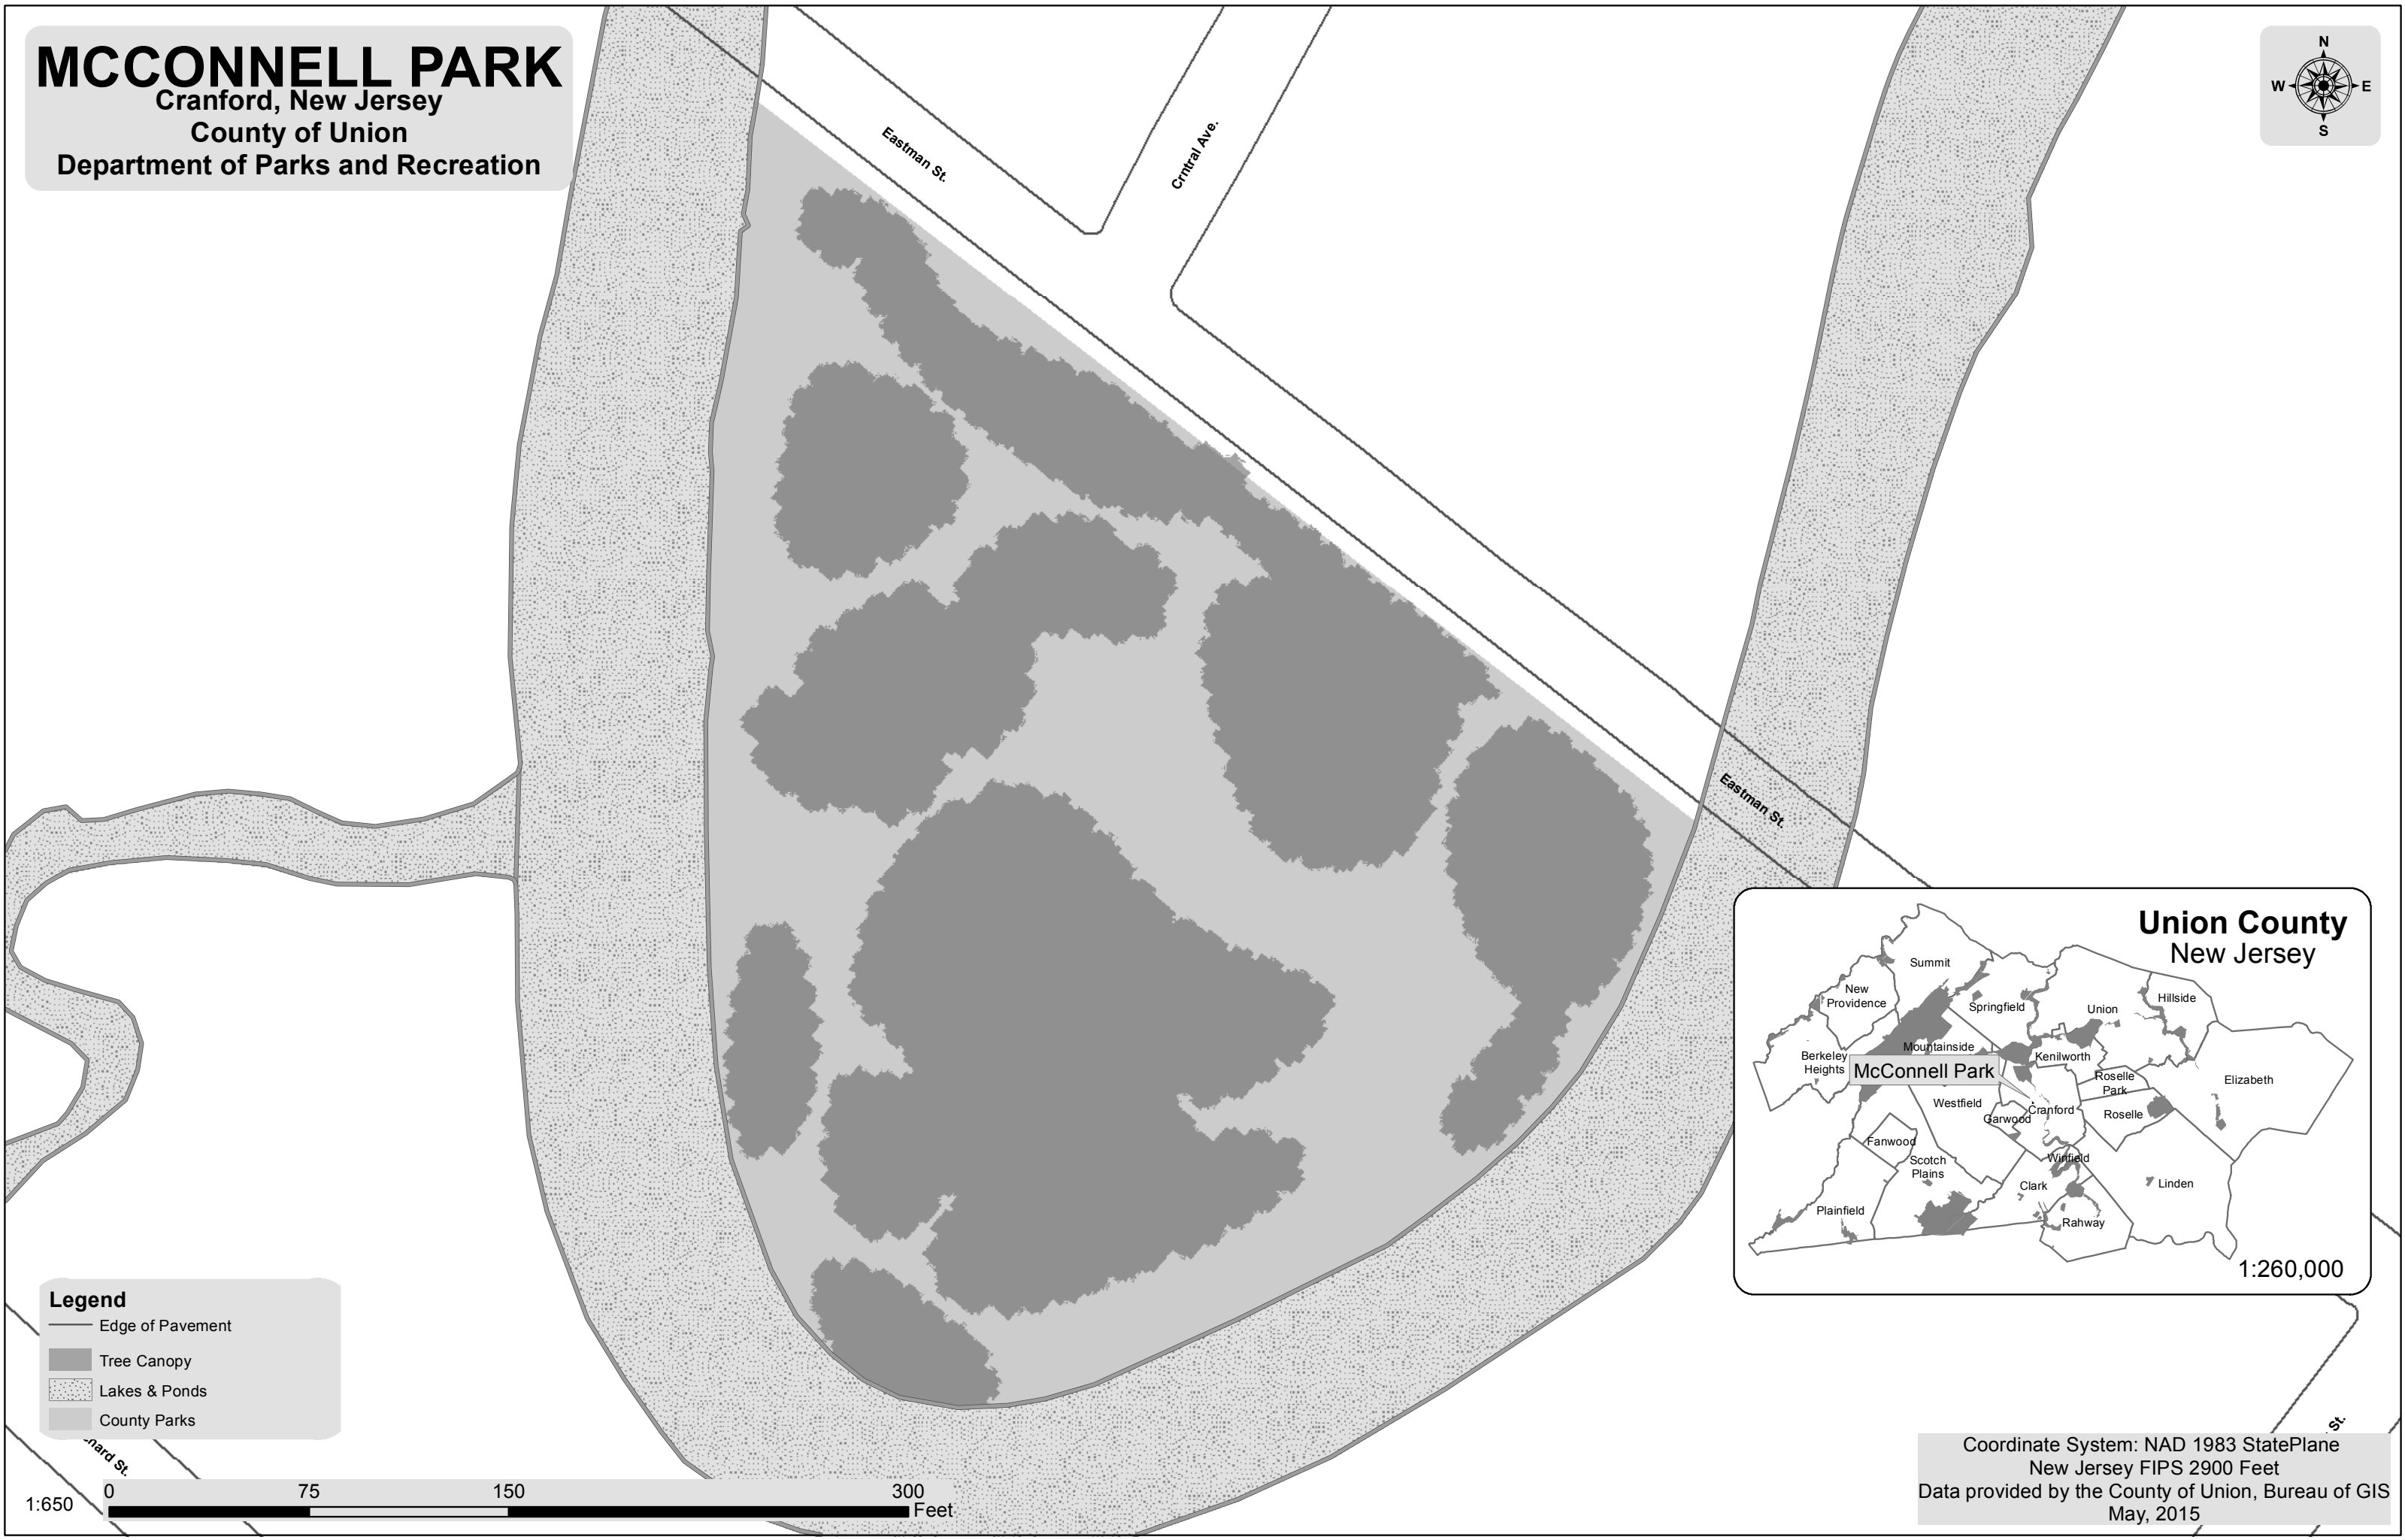

MCCONNELL PARK

Cranford, New Jersey
County of Union
Department of Parks and Recreation

Legend

- Edge of Pavement
- Tree Canopy
- ▨ Lakes & Ponds
- ▨ County Parks

Coordinate System: NAD 1983 StatePlane
New Jersey FIPS 2900 Feet
Data provided by the County of Union, Bureau of GIS
May, 2015