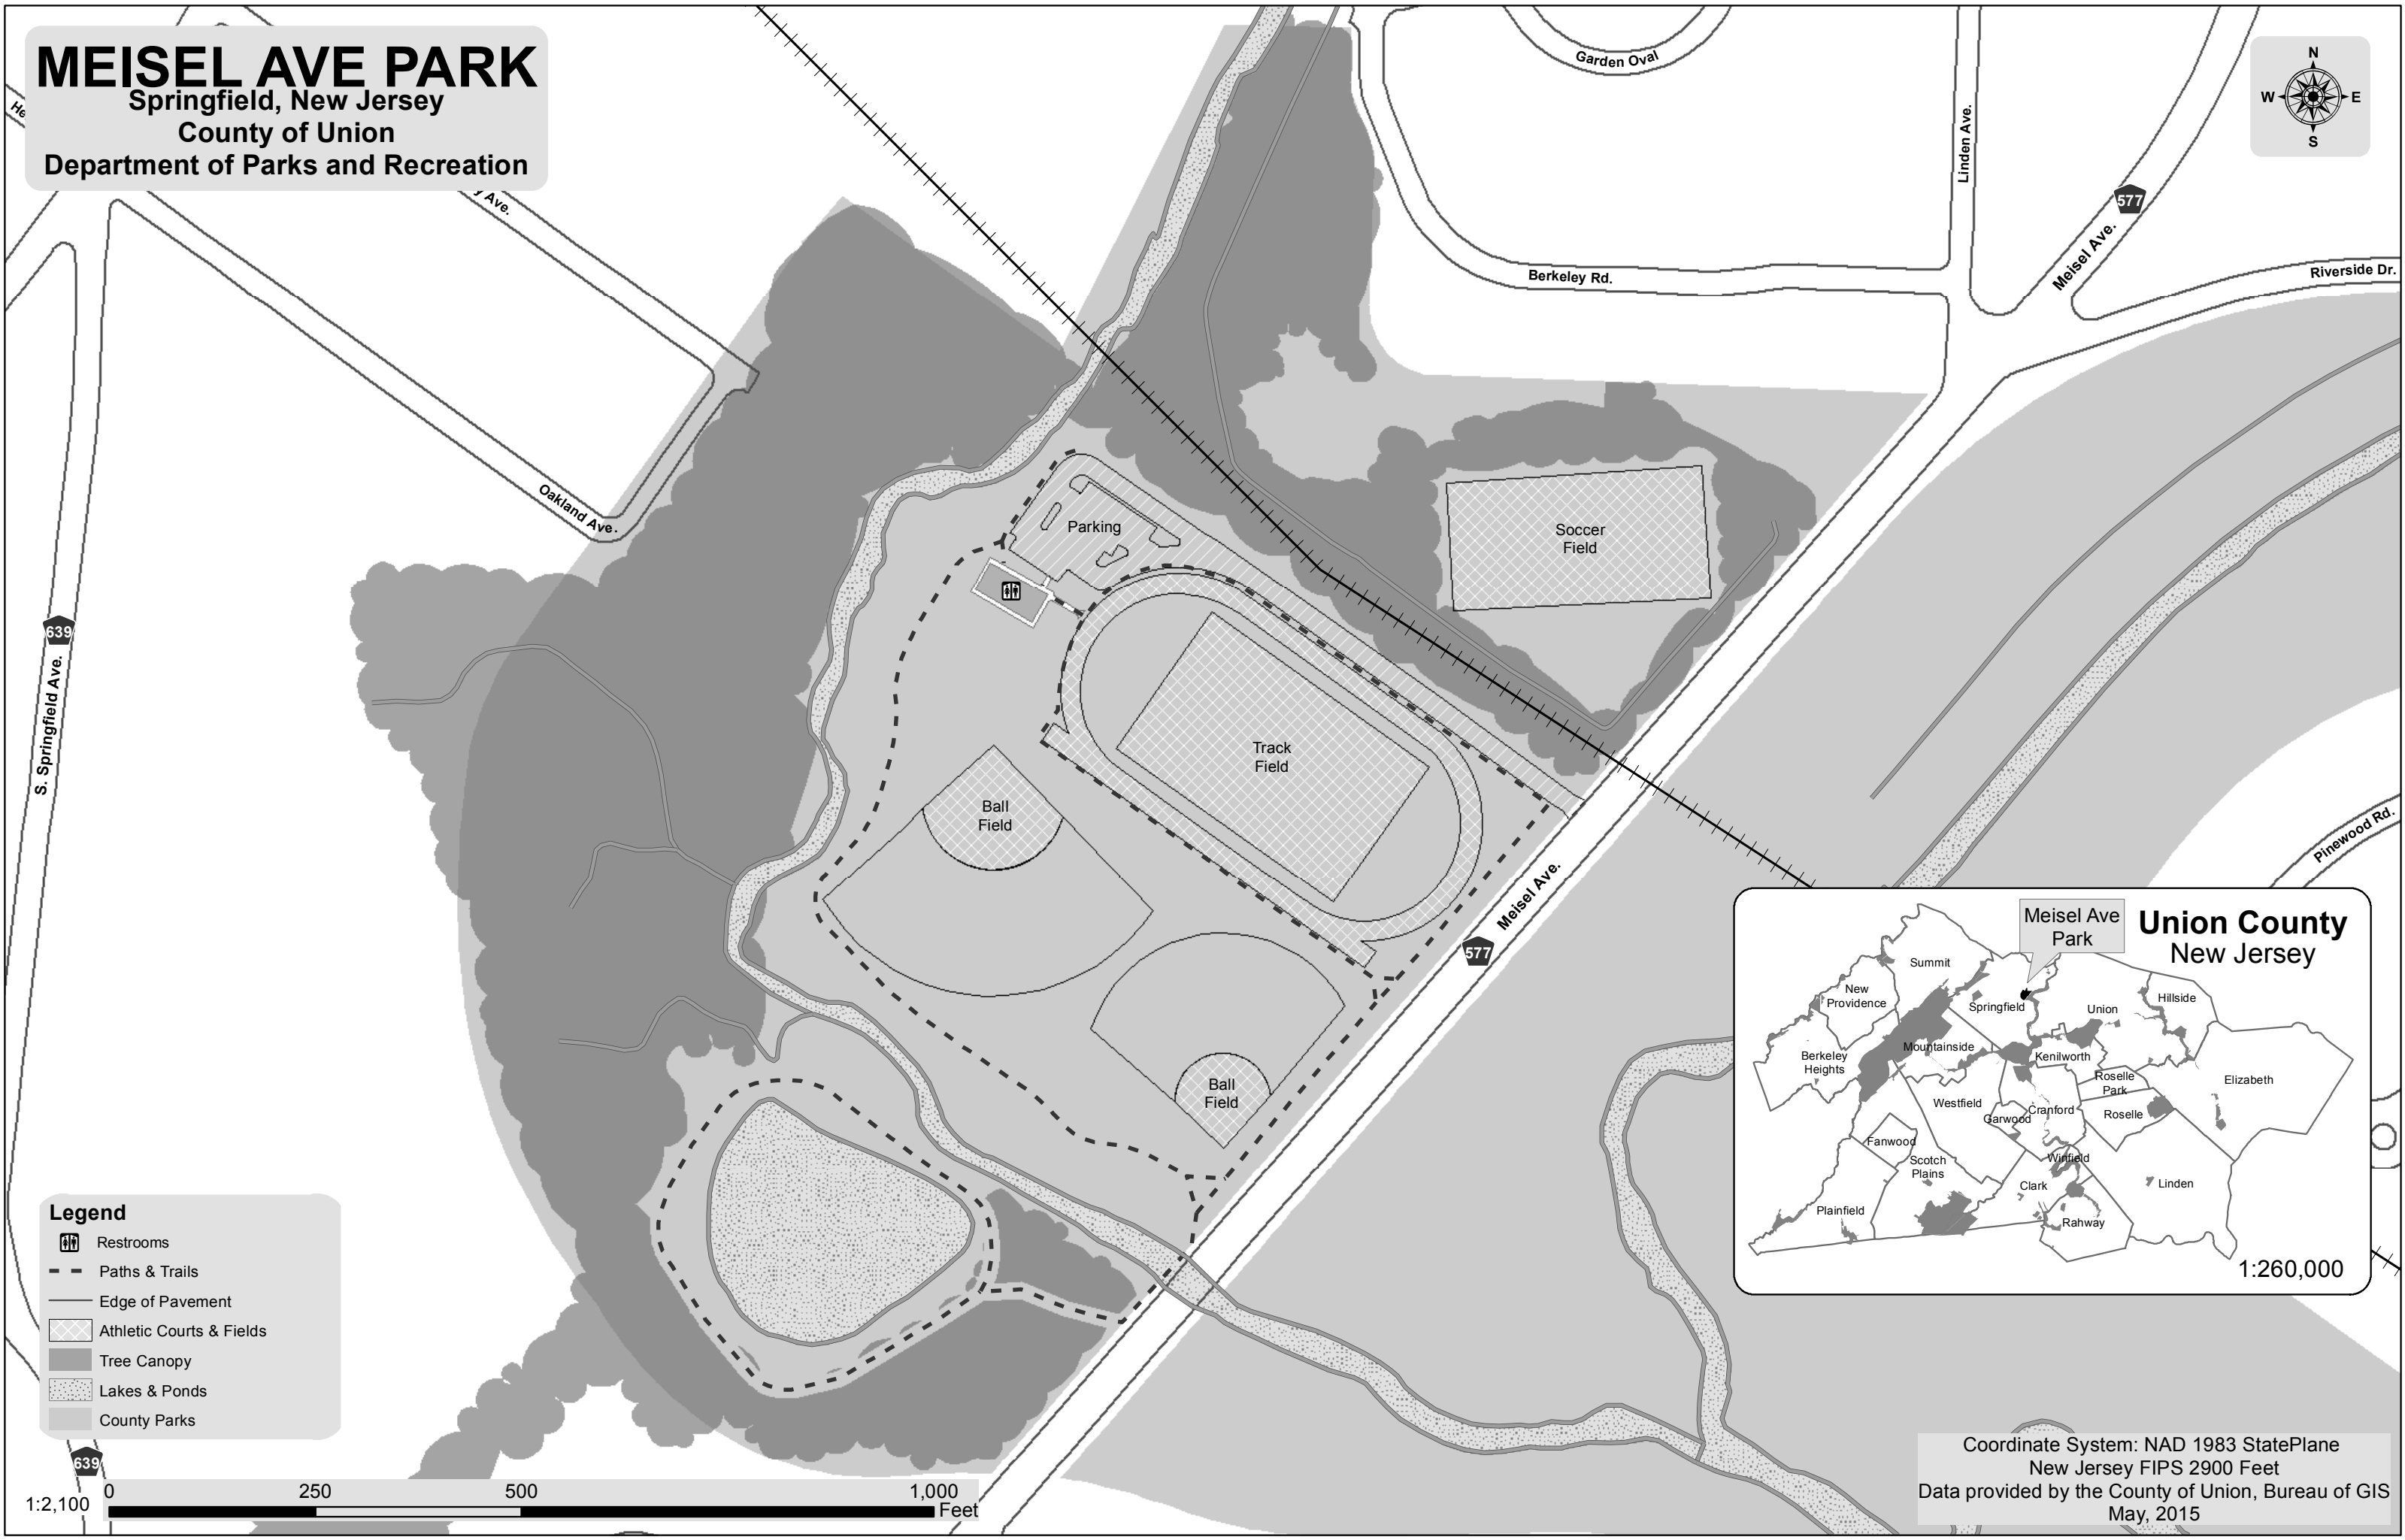

MEISEL AVE PARK

Springfield, New Jersey
County of Union
Department of Parks and Recreation

Legend

- Restrooms
- Paths & Trails
- Edge of Pavement
- Athletic Courts & Fields
- Tree Canopy
- Lakes & Ponds
- County Parks

Coordinate System: NAD 1983 StatePlane
New Jersey FIPS 2900 Feet
Data provided by the County of Union, Bureau of GIS
May, 2015