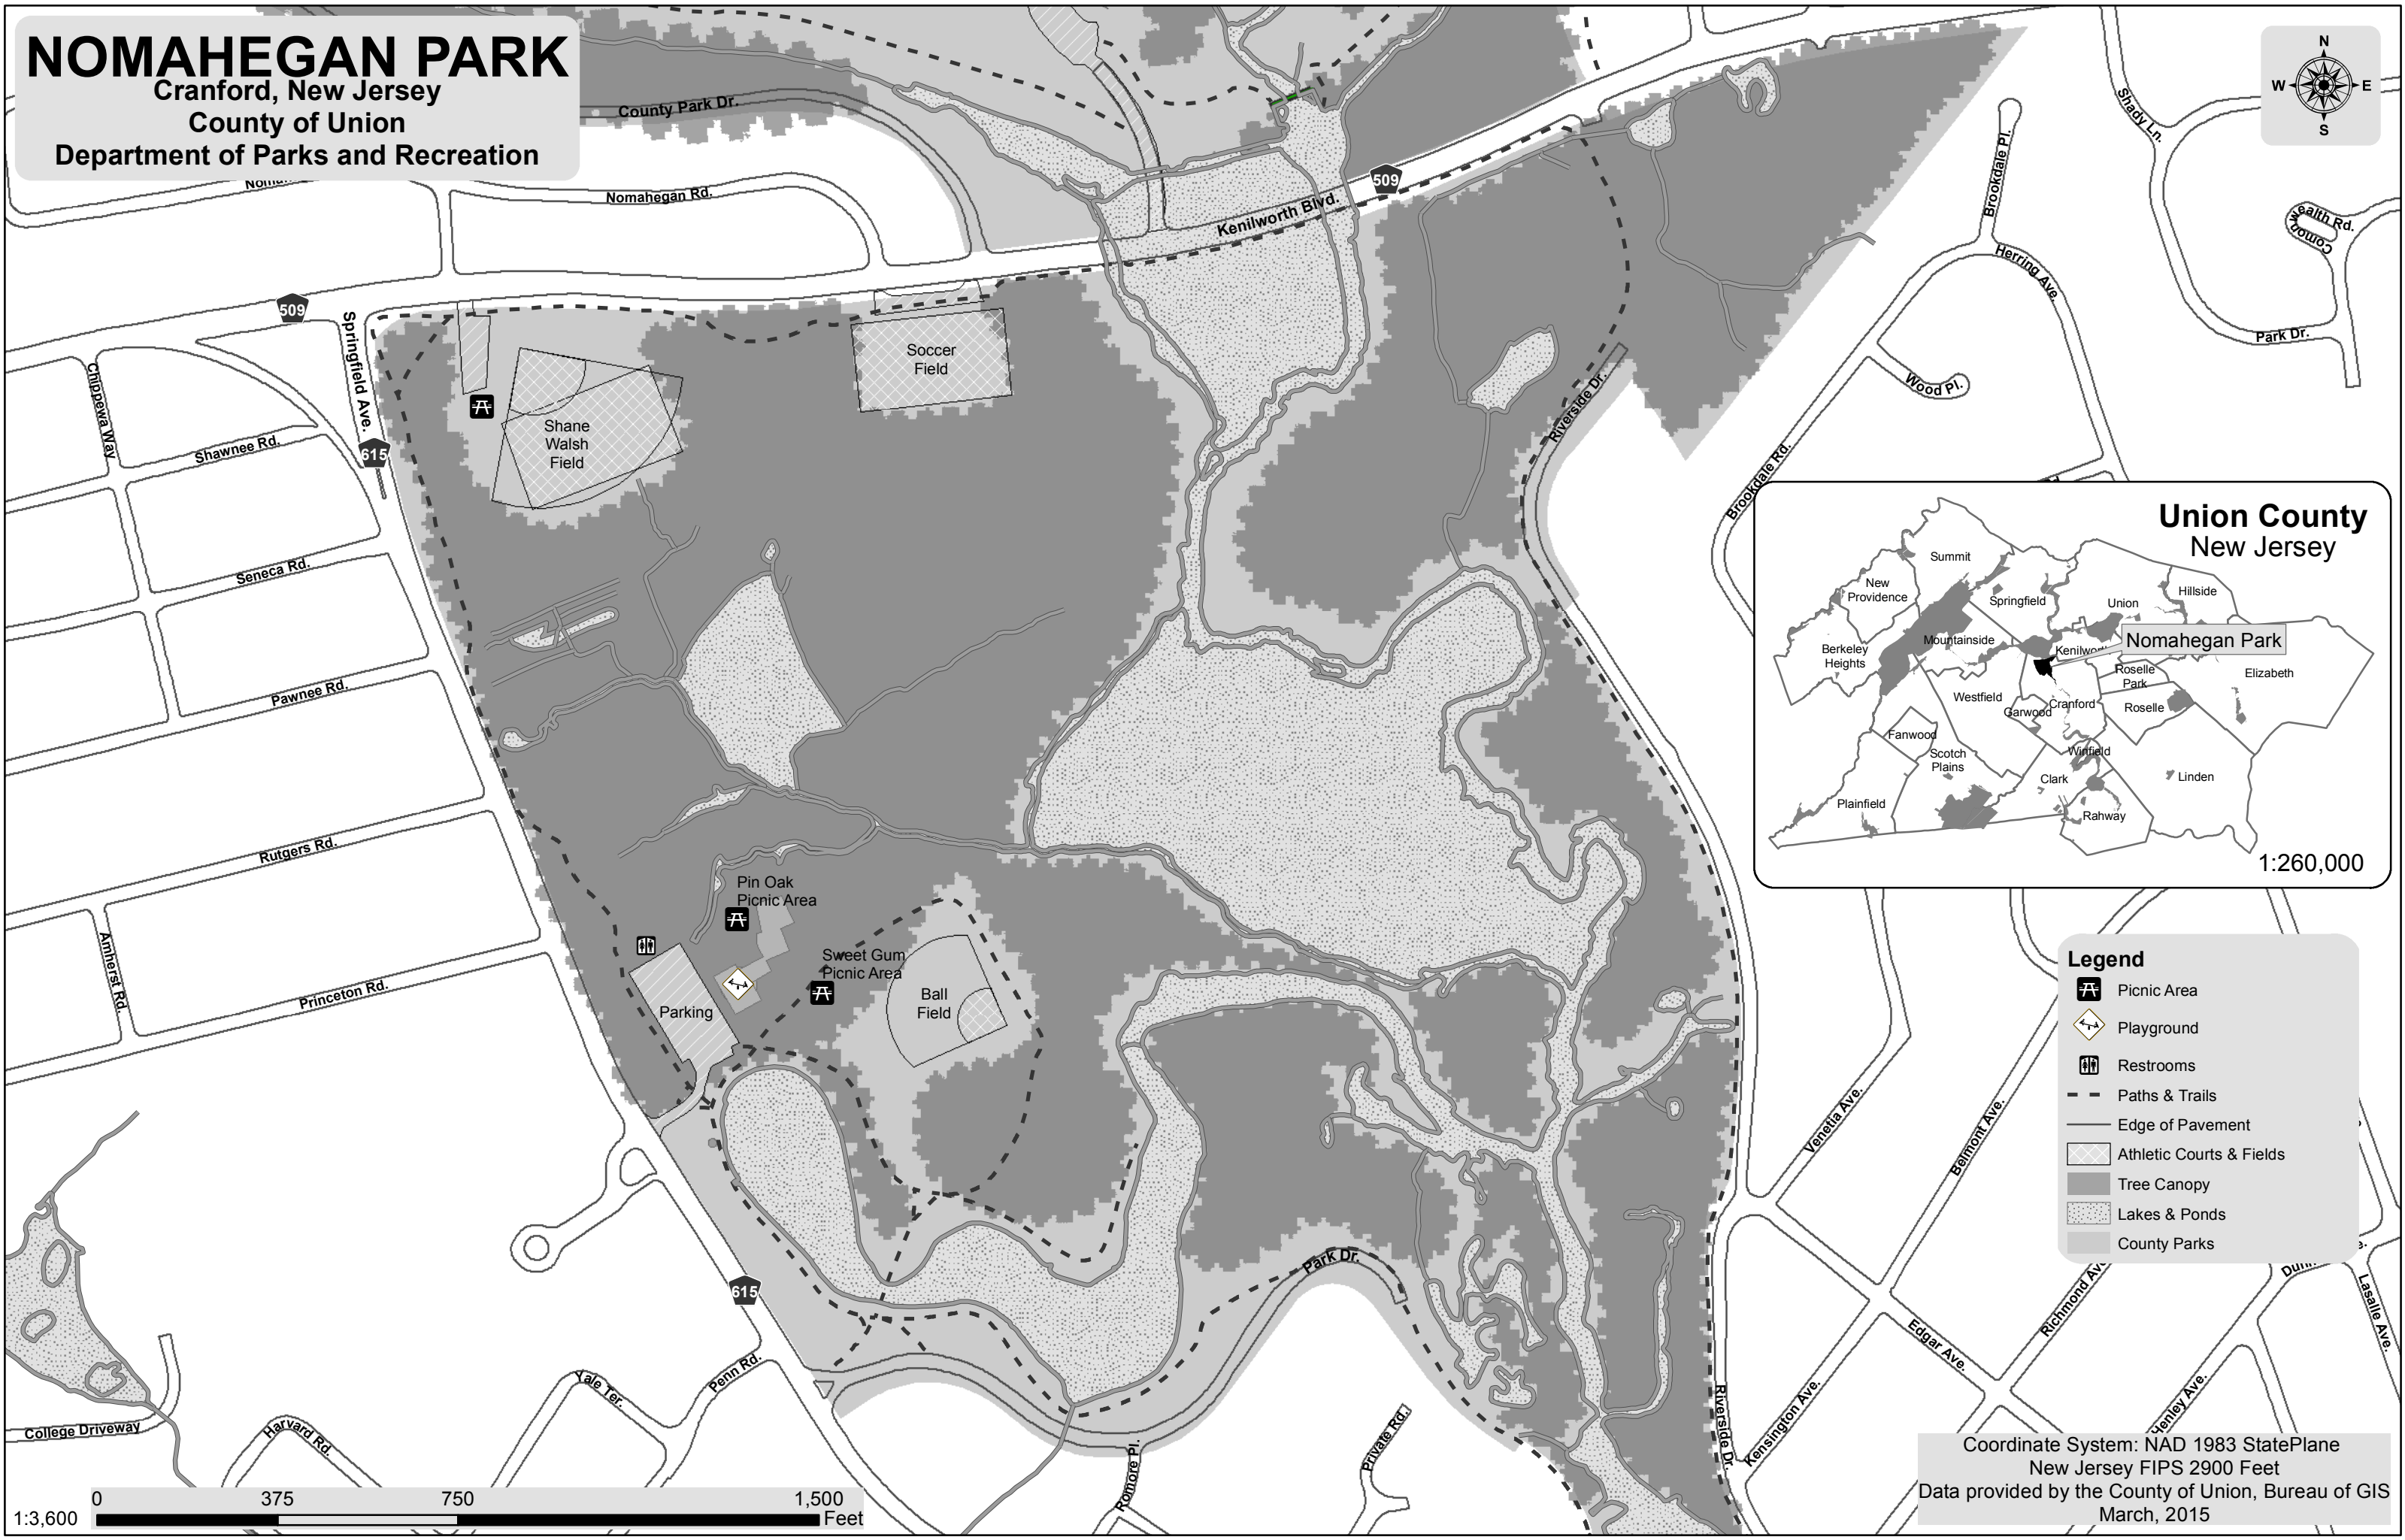

NOMAHEGAN PARK

Cranford, New Jersey
County of Union
Department of Parks and Recreation

Legend

- Picnic Area
- Playground
- Restrooms
- Paths & Trails
- Edge of Pavement
- Athletic Courts & Fields
- Tree Canopy
- Lakes & Ponds
- County Parks

Coordinate System: NAD 1983 StatePlane
New Jersey FIPS 2900 Feet
Data provided by the County of Union, Bureau of GIS
March, 2015