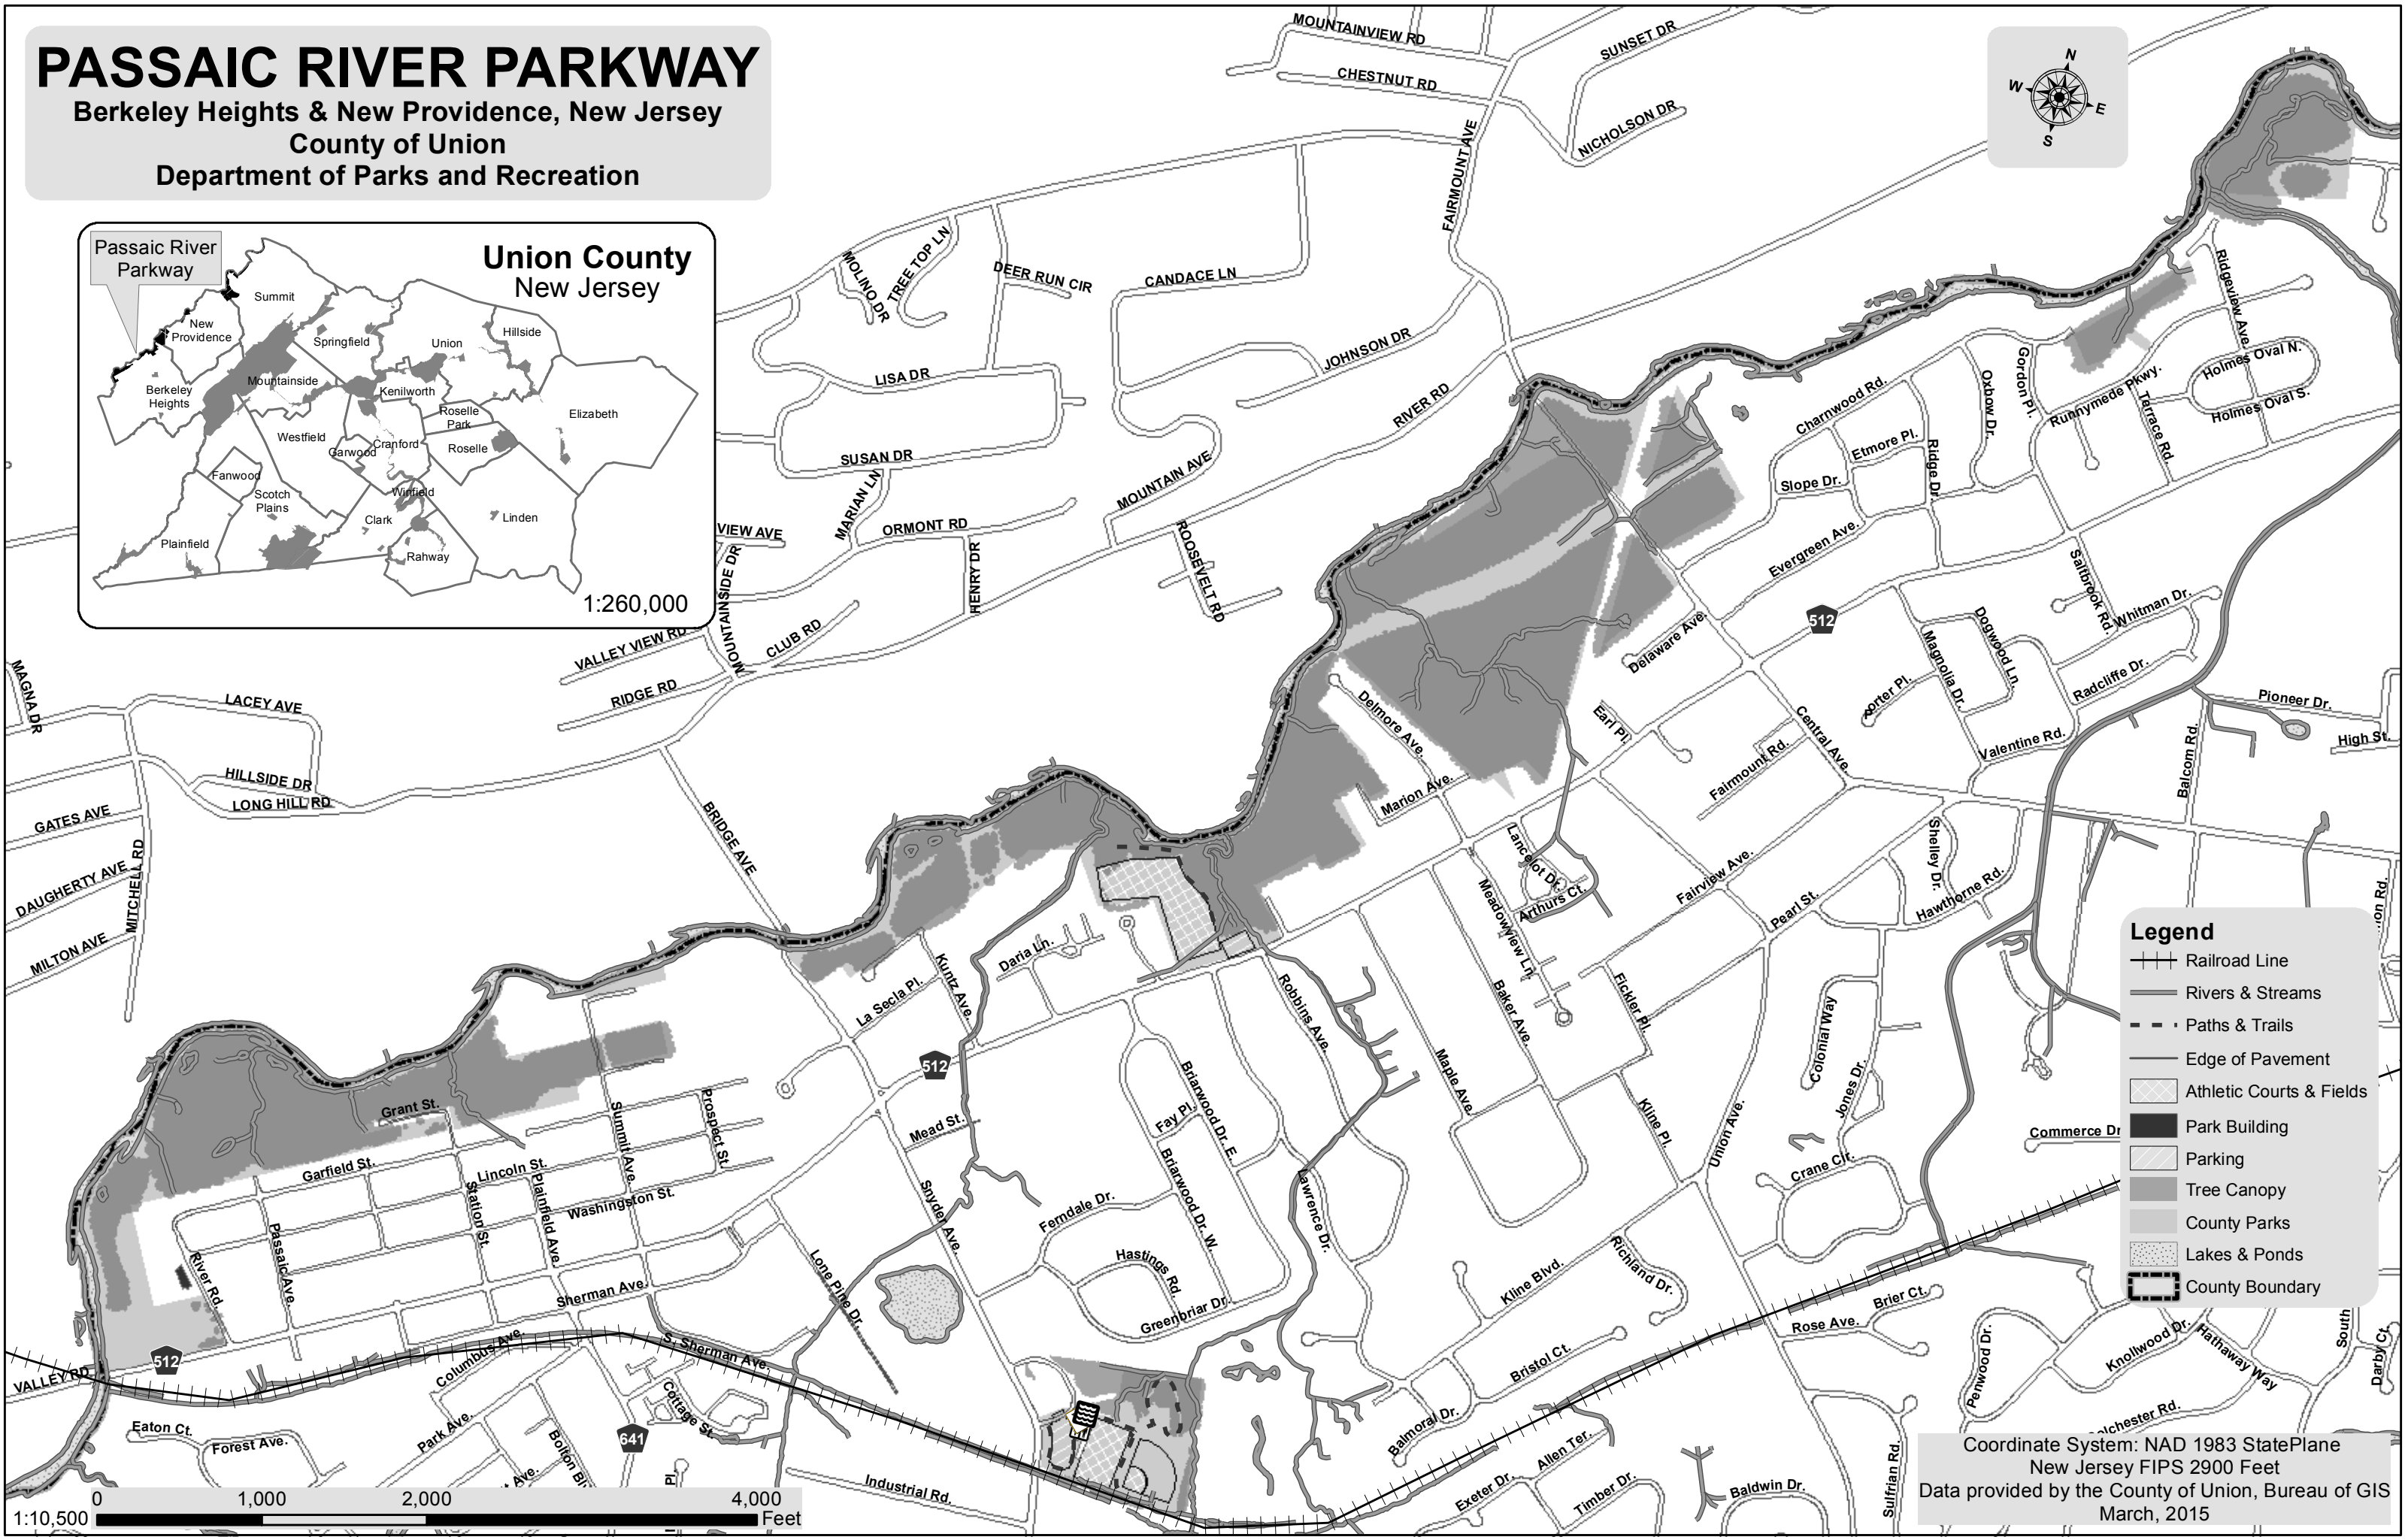

# PASSAIC RIVER PARKWAY

Berkeley Heights & New Providence, New Jersey  
County of Union  
Department of Parks and Recreation

**Legend**

- +—+— Railroad Line
- Rivers & Streams
- - - Paths & Trails
- Edge of Pavement
- ▤ Athletic Courts & Fields
- Park Building
- ▨ Parking
- Tree Canopy
- County Parks
- ▤ Lakes & Ponds
- ▭ County Boundary

Coordinate System: NAD 1983 StatePlane  
New Jersey FIPS 2900 Feet  
Data provided by the County of Union, Bureau of GIS  
March, 2015