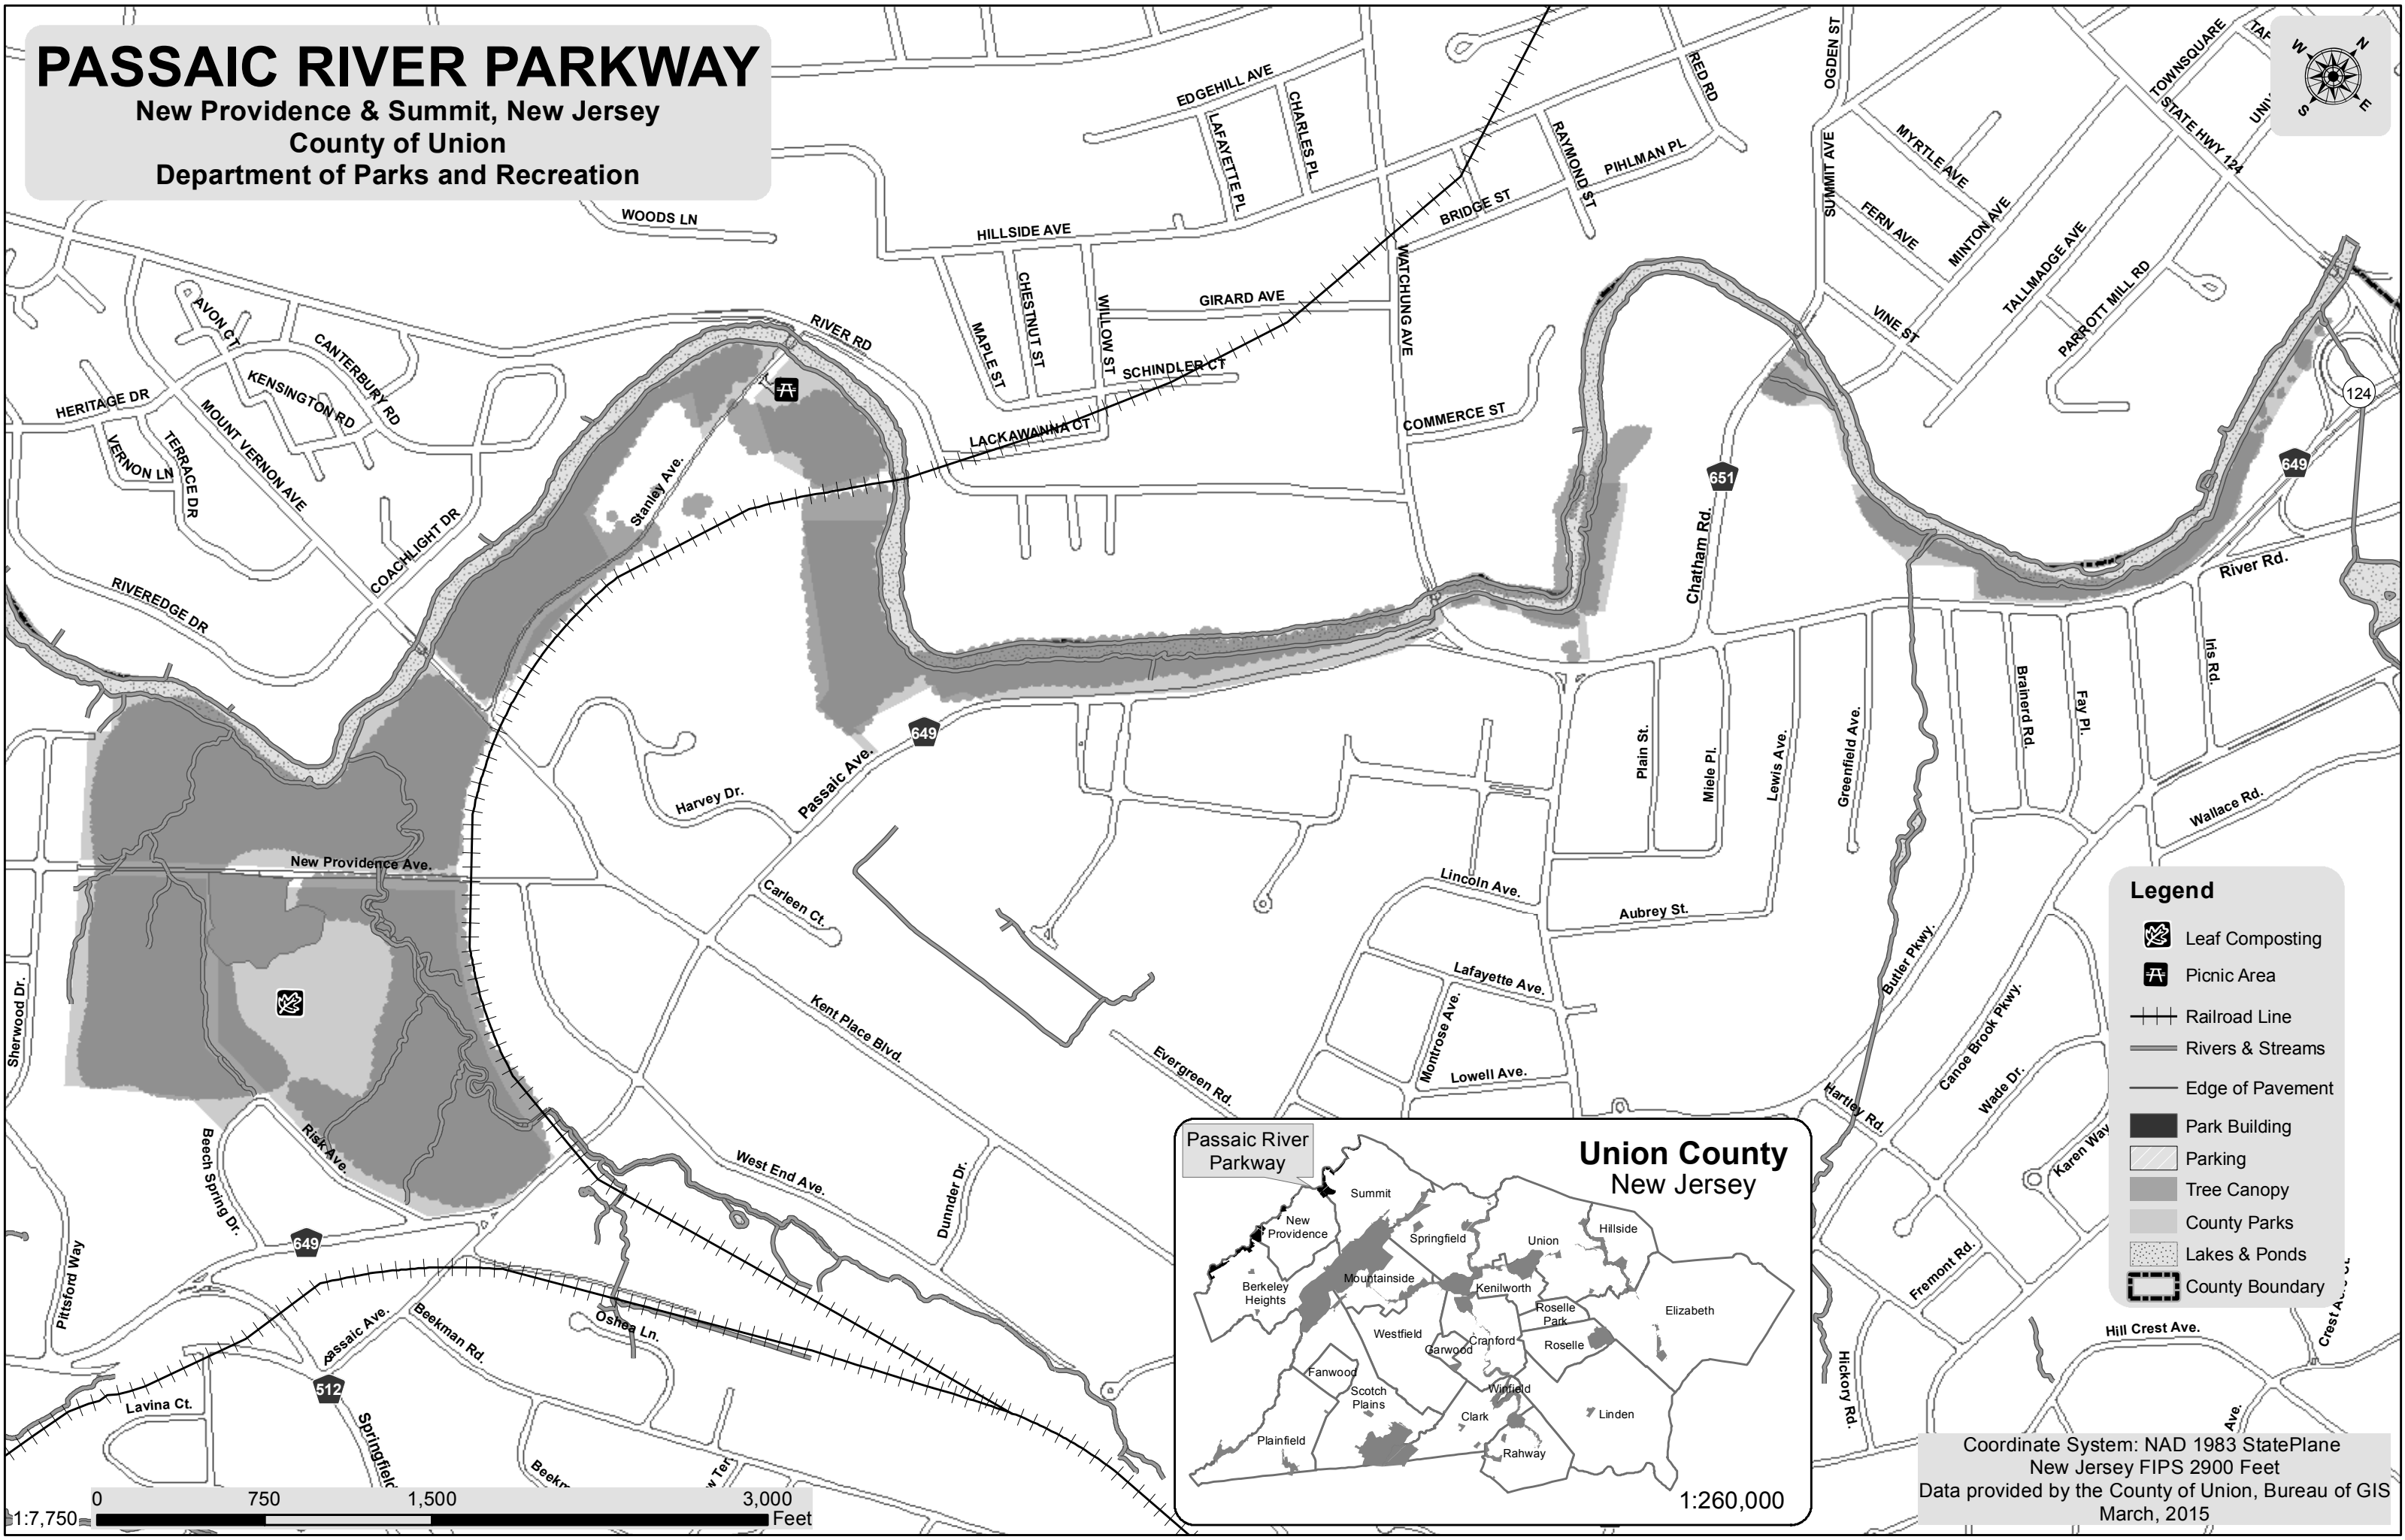

PASSAIC RIVER PARKWAY

New Providence & Summit, New Jersey
County of Union
Department of Parks and Recreation

Legend

- Leaf Composting
- Picnic Area
- Railroad Line
- Rivers & Streams
- Edge of Pavement
- Park Building
- Parking
- Tree Canopy
- County Parks
- Lakes & Ponds
- County Boundary

Coordinate System: NAD 1983 StatePlane
New Jersey FIPS 2900 Feet
Data provided by the County of Union, Bureau of GIS
March, 2015