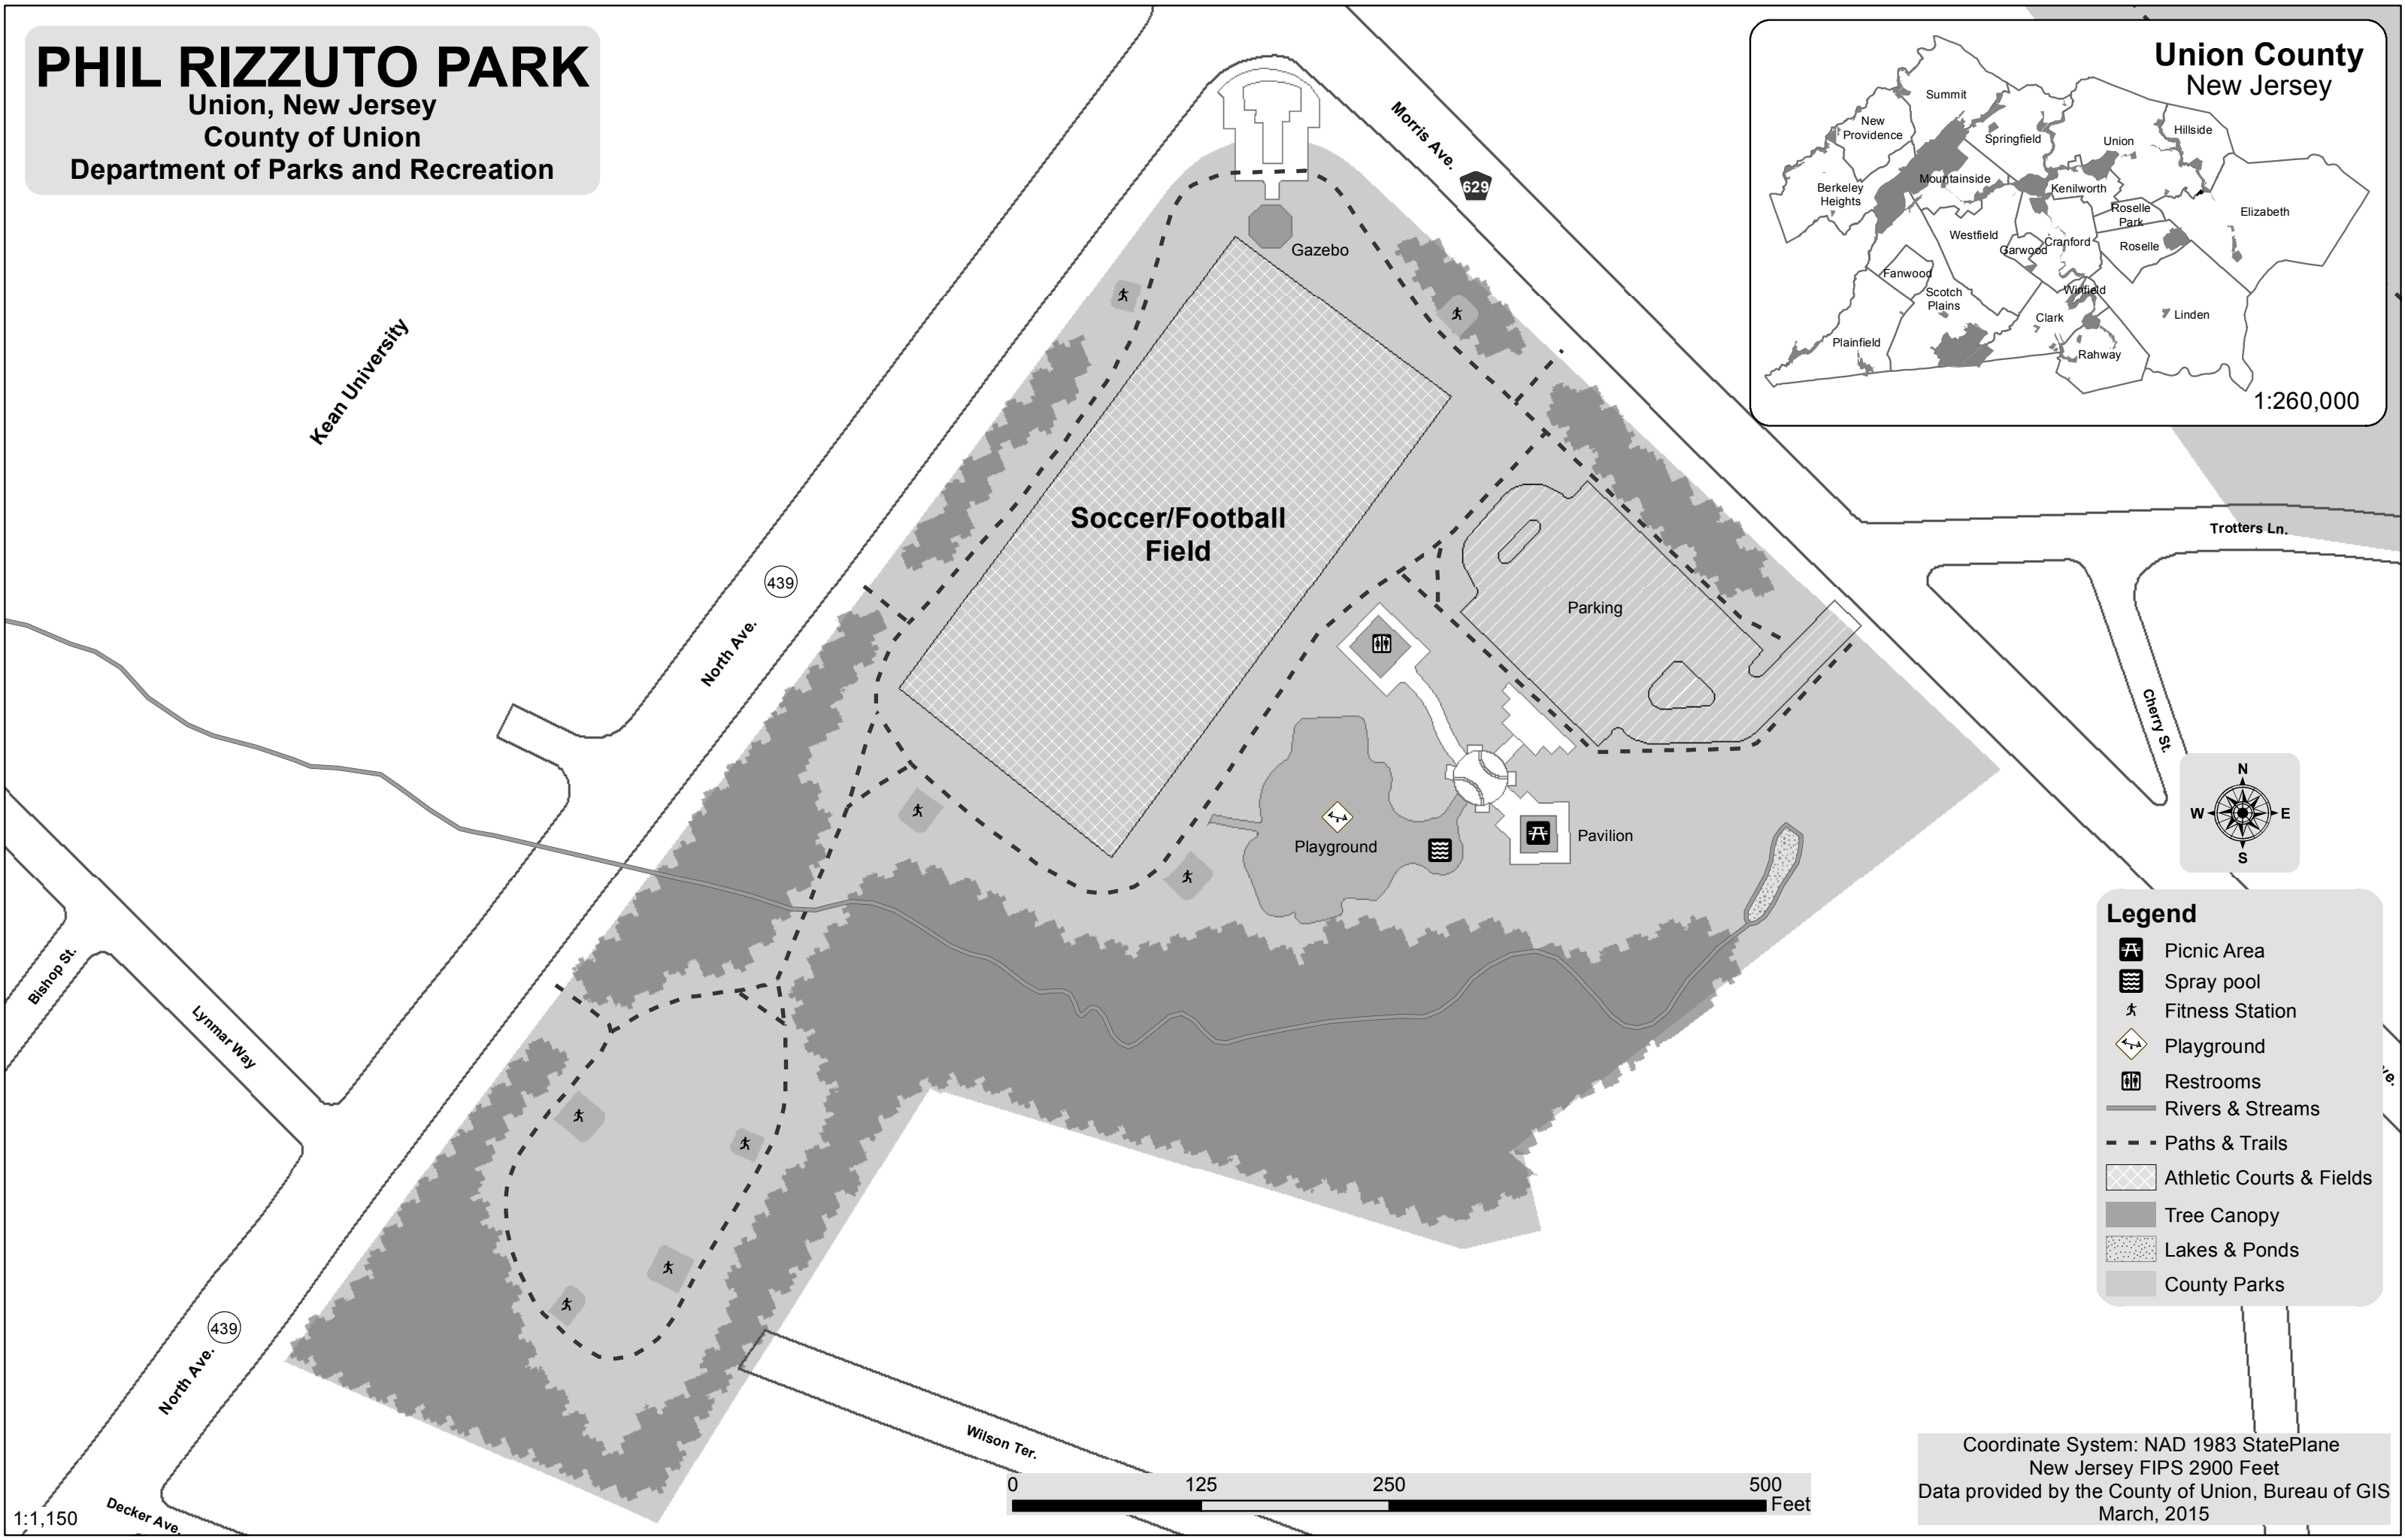

# PHIL RIZZUTO PARK

Union, New Jersey

County of Union

Department of Parks and Recreation

**Legend**

- Picnic Area
- Spray pool
- Fitness Station
- Playground
- Restrooms
- Rivers & Streams
- Paths & Trails
- Athletic Courts & Fields
- Tree Canopy
- Lakes & Ponds
- County Parks

Coordinate System: NAD 1983 StatePlane  
New Jersey FIPS 2900 Feet  
Data provided by the County of Union, Bureau of GIS  
March, 2015

1:1,150