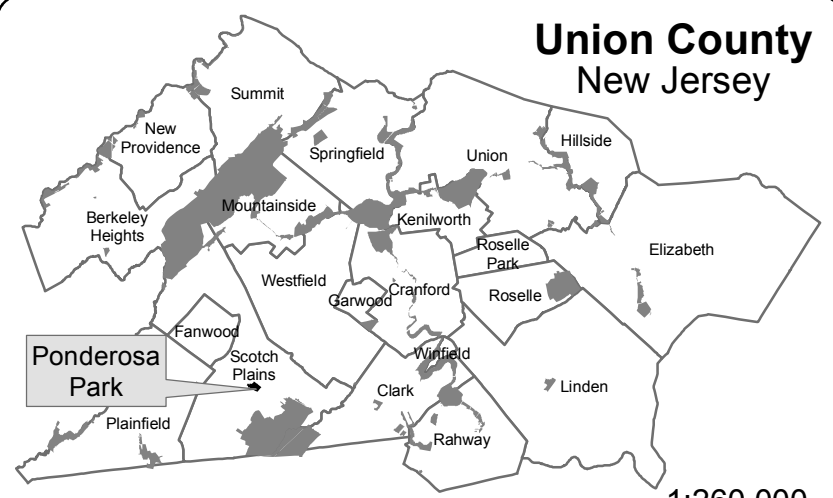

PONDEROSA PARK

Scotch Plains, New Jersey

County of Union

Department of Parks and Recreation

Cooper Rd.

Traveller Way

Rambling Dr.

Parking

Parking

Ponderosa 1

Ponderosa 2

Legend

- Picnic Area
- Playground
- Restrooms
- Paths & Trails
- Edge of Pavement
- Athletic Courts & Fields
- Lakes & Ponds
- Tree Canopy
- County Parks

Union County New Jersey

1:260,000

1:1,450

Coordinate System: NAD 1983 StatePlane
New Jersey FIPS 2900 Feet
Data provided by the County of Union, Bureau of GIS
March, 2015