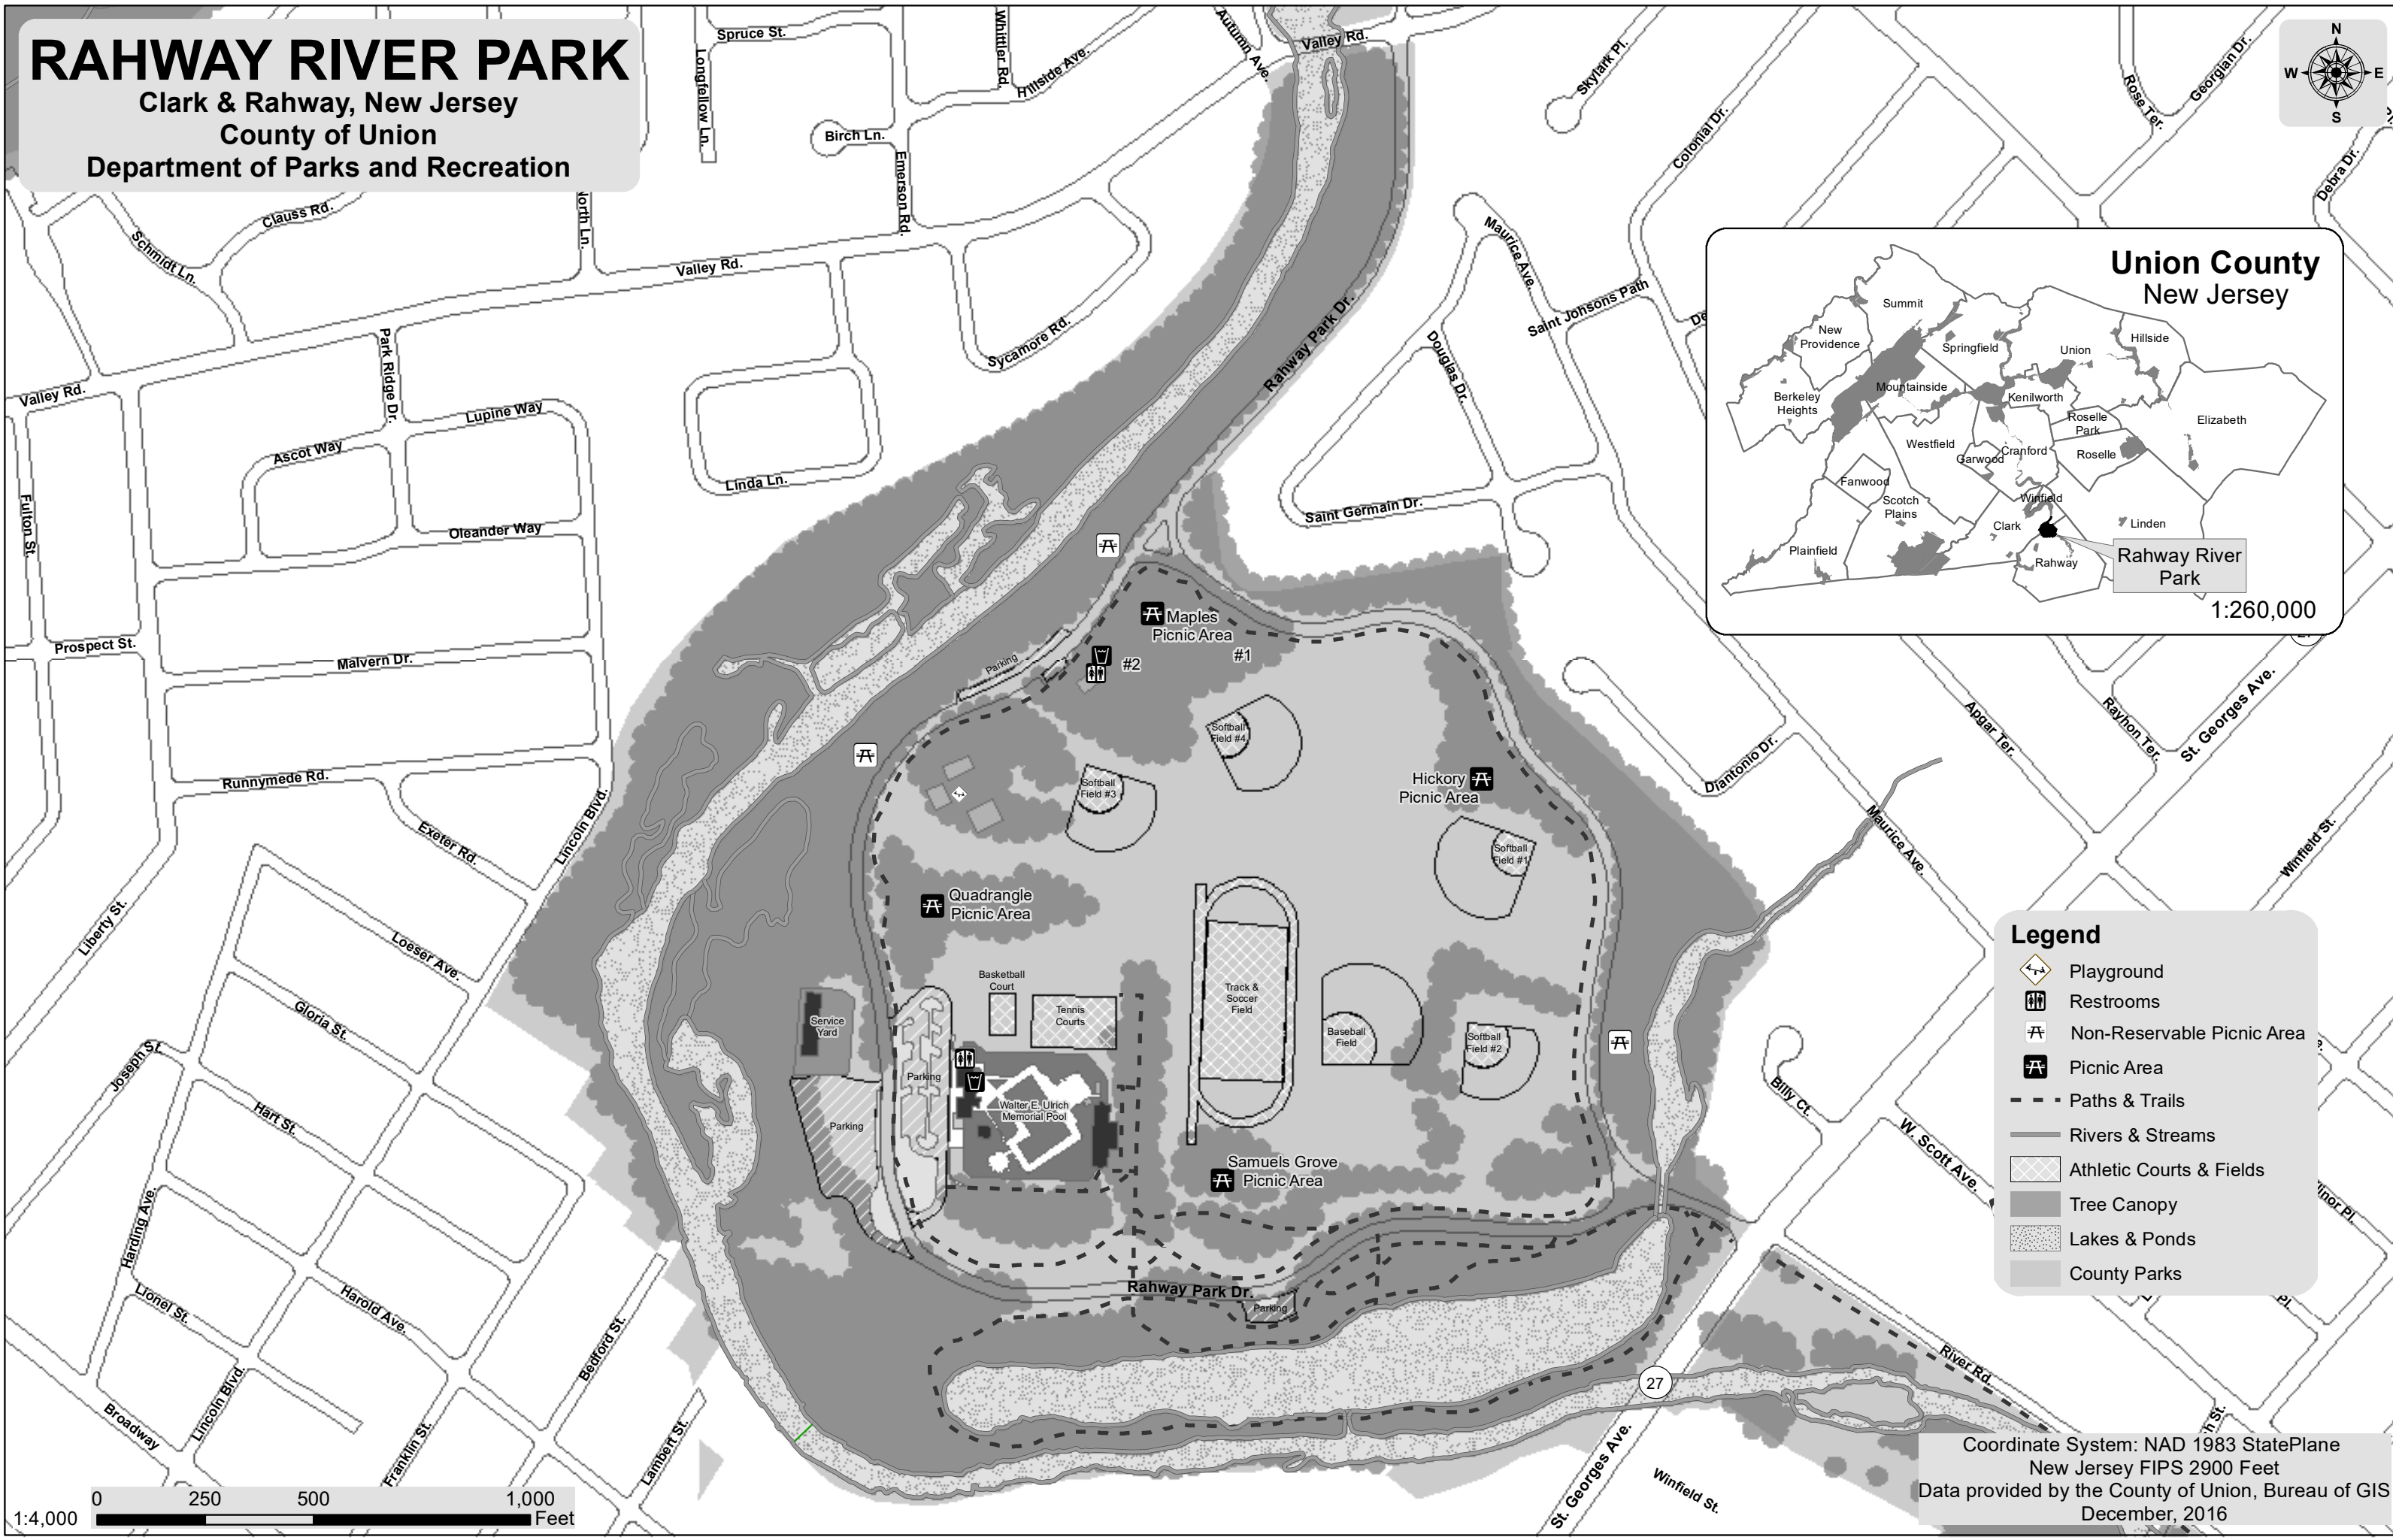

RAHWAY RIVER PARK

Clark & Rahway, New Jersey
 County of Union
 Department of Parks and Recreation

Legend

- Playground
- Restrooms
- Non-Reservable Picnic Area
- Picnic Area
- Paths & Trails
- Rivers & Streams
- Athletic Courts & Fields
- Tree Canopy
- Lakes & Ponds
- County Parks

Coordinate System: NAD 1983 StatePlane
 New Jersey FIPS 2900 Feet
 Data provided by the County of Union, Bureau of GIS
 December, 2016