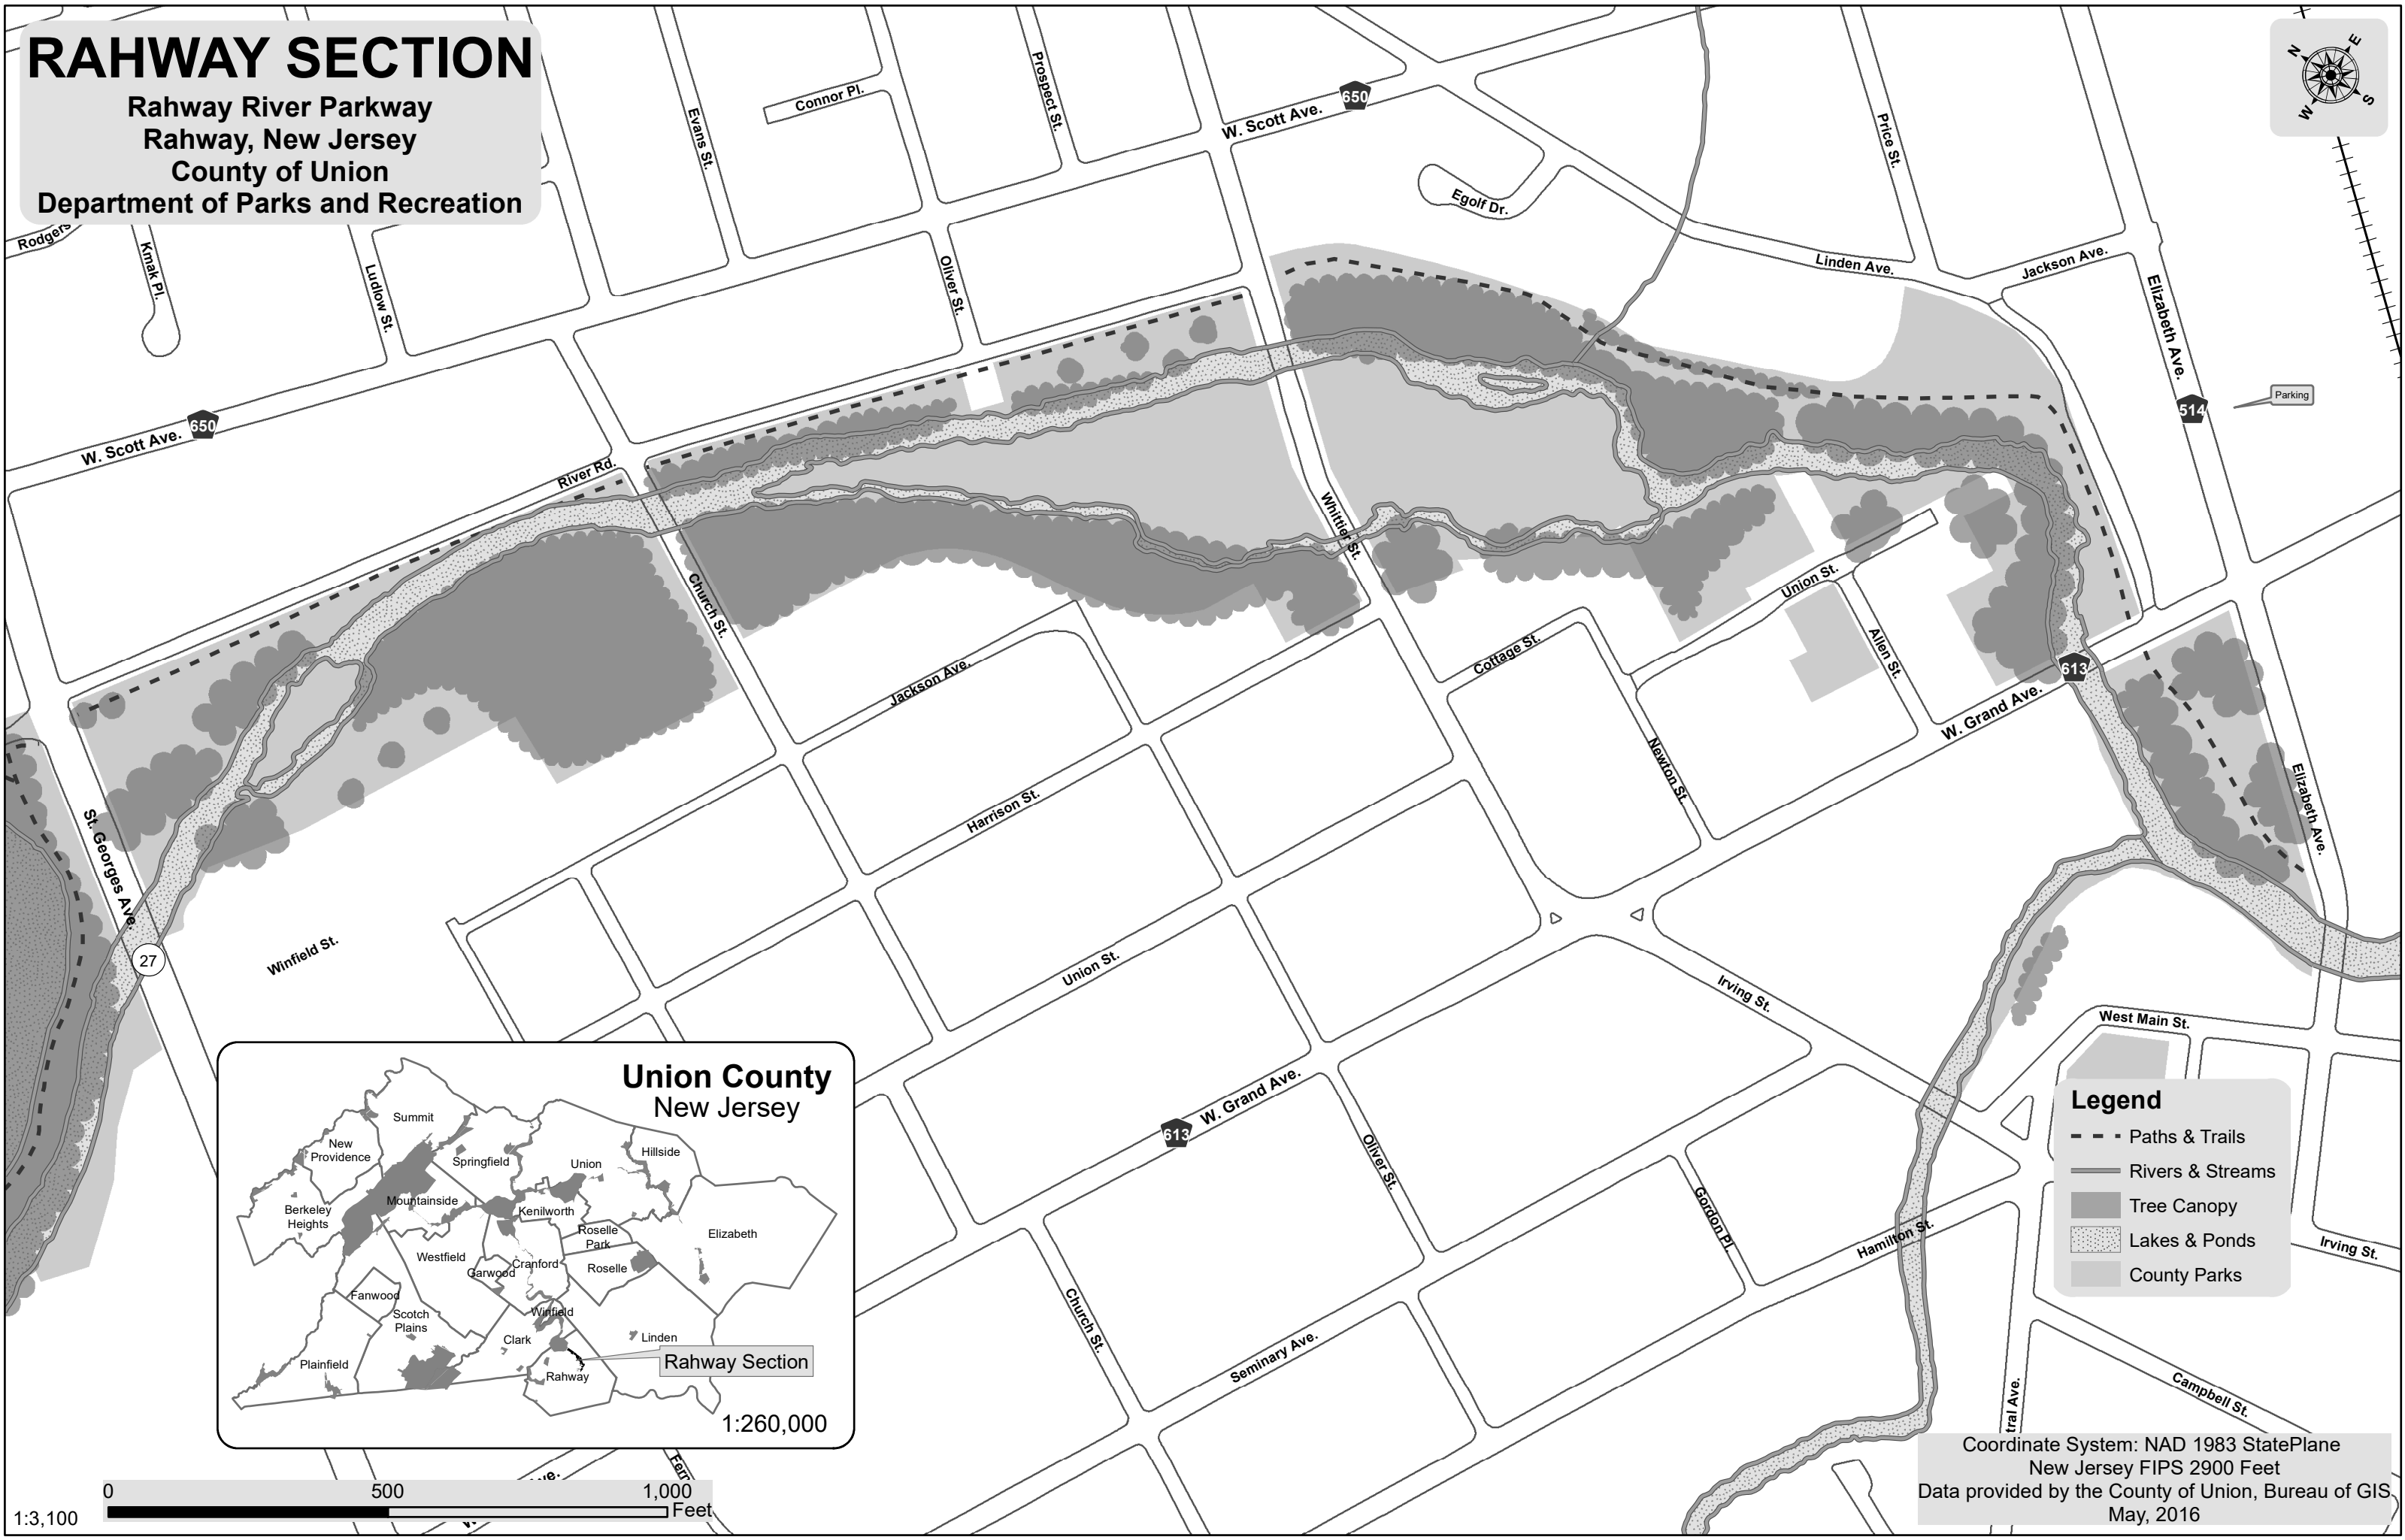

RAHWAY SECTION

Rahway River Parkway
Rahway, New Jersey
County of Union
Department of Parks and Recreation

Legend

- - - Paths & Trails
- Rivers & Streams
- Tree Canopy
- ▨ Lakes & Ponds
- County Parks

Coordinate System: NAD 1983 StatePlane
New Jersey FIPS 2900 Feet
Data provided by the County of Union, Bureau of GIS
May, 2016