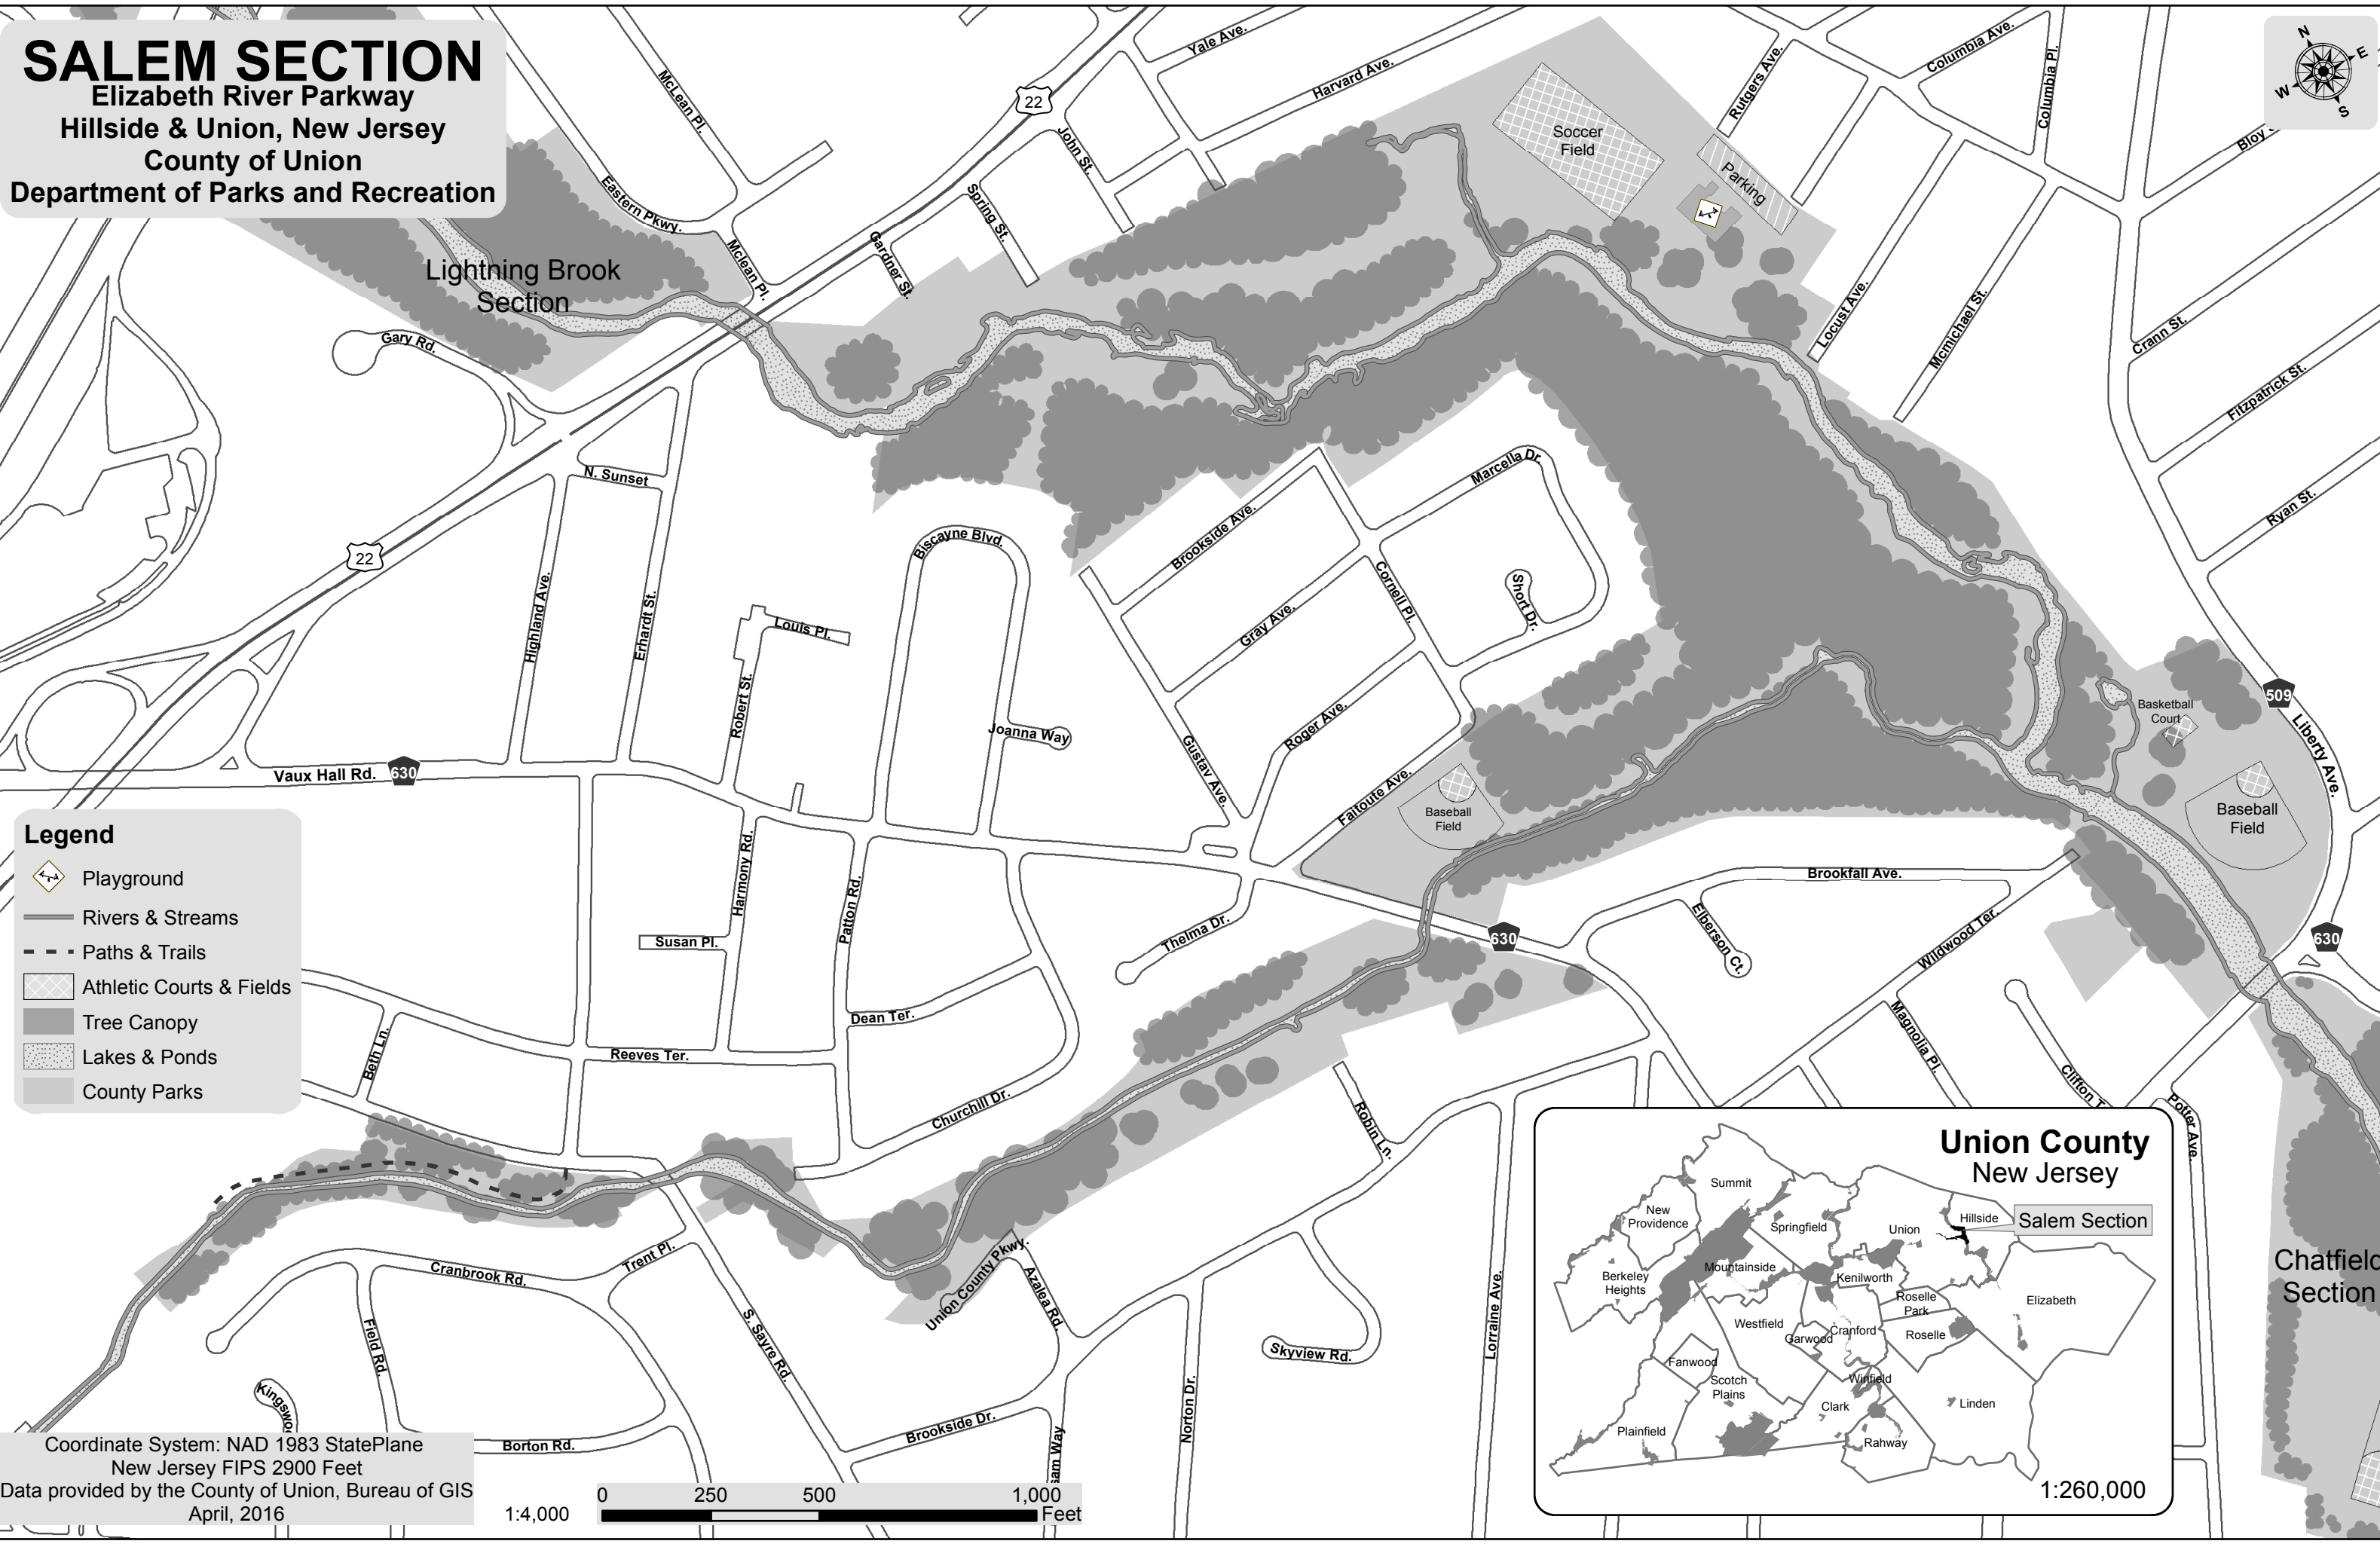

SALEM SECTION

Elizabeth River Parkway
Hillside & Union, New Jersey
County of Union
Department of Parks and Recreation

Legend

- Playground
- Rivers & Streams
- Paths & Trails
- Athletic Courts & Fields
- Tree Canopy
- Lakes & Ponds
- County Parks

Coordinate System: NAD 1983 StatePlane
New Jersey FIPS 2900 Feet
Data provided by the County of Union, Bureau of GIS
April, 2016

Chatfield Section