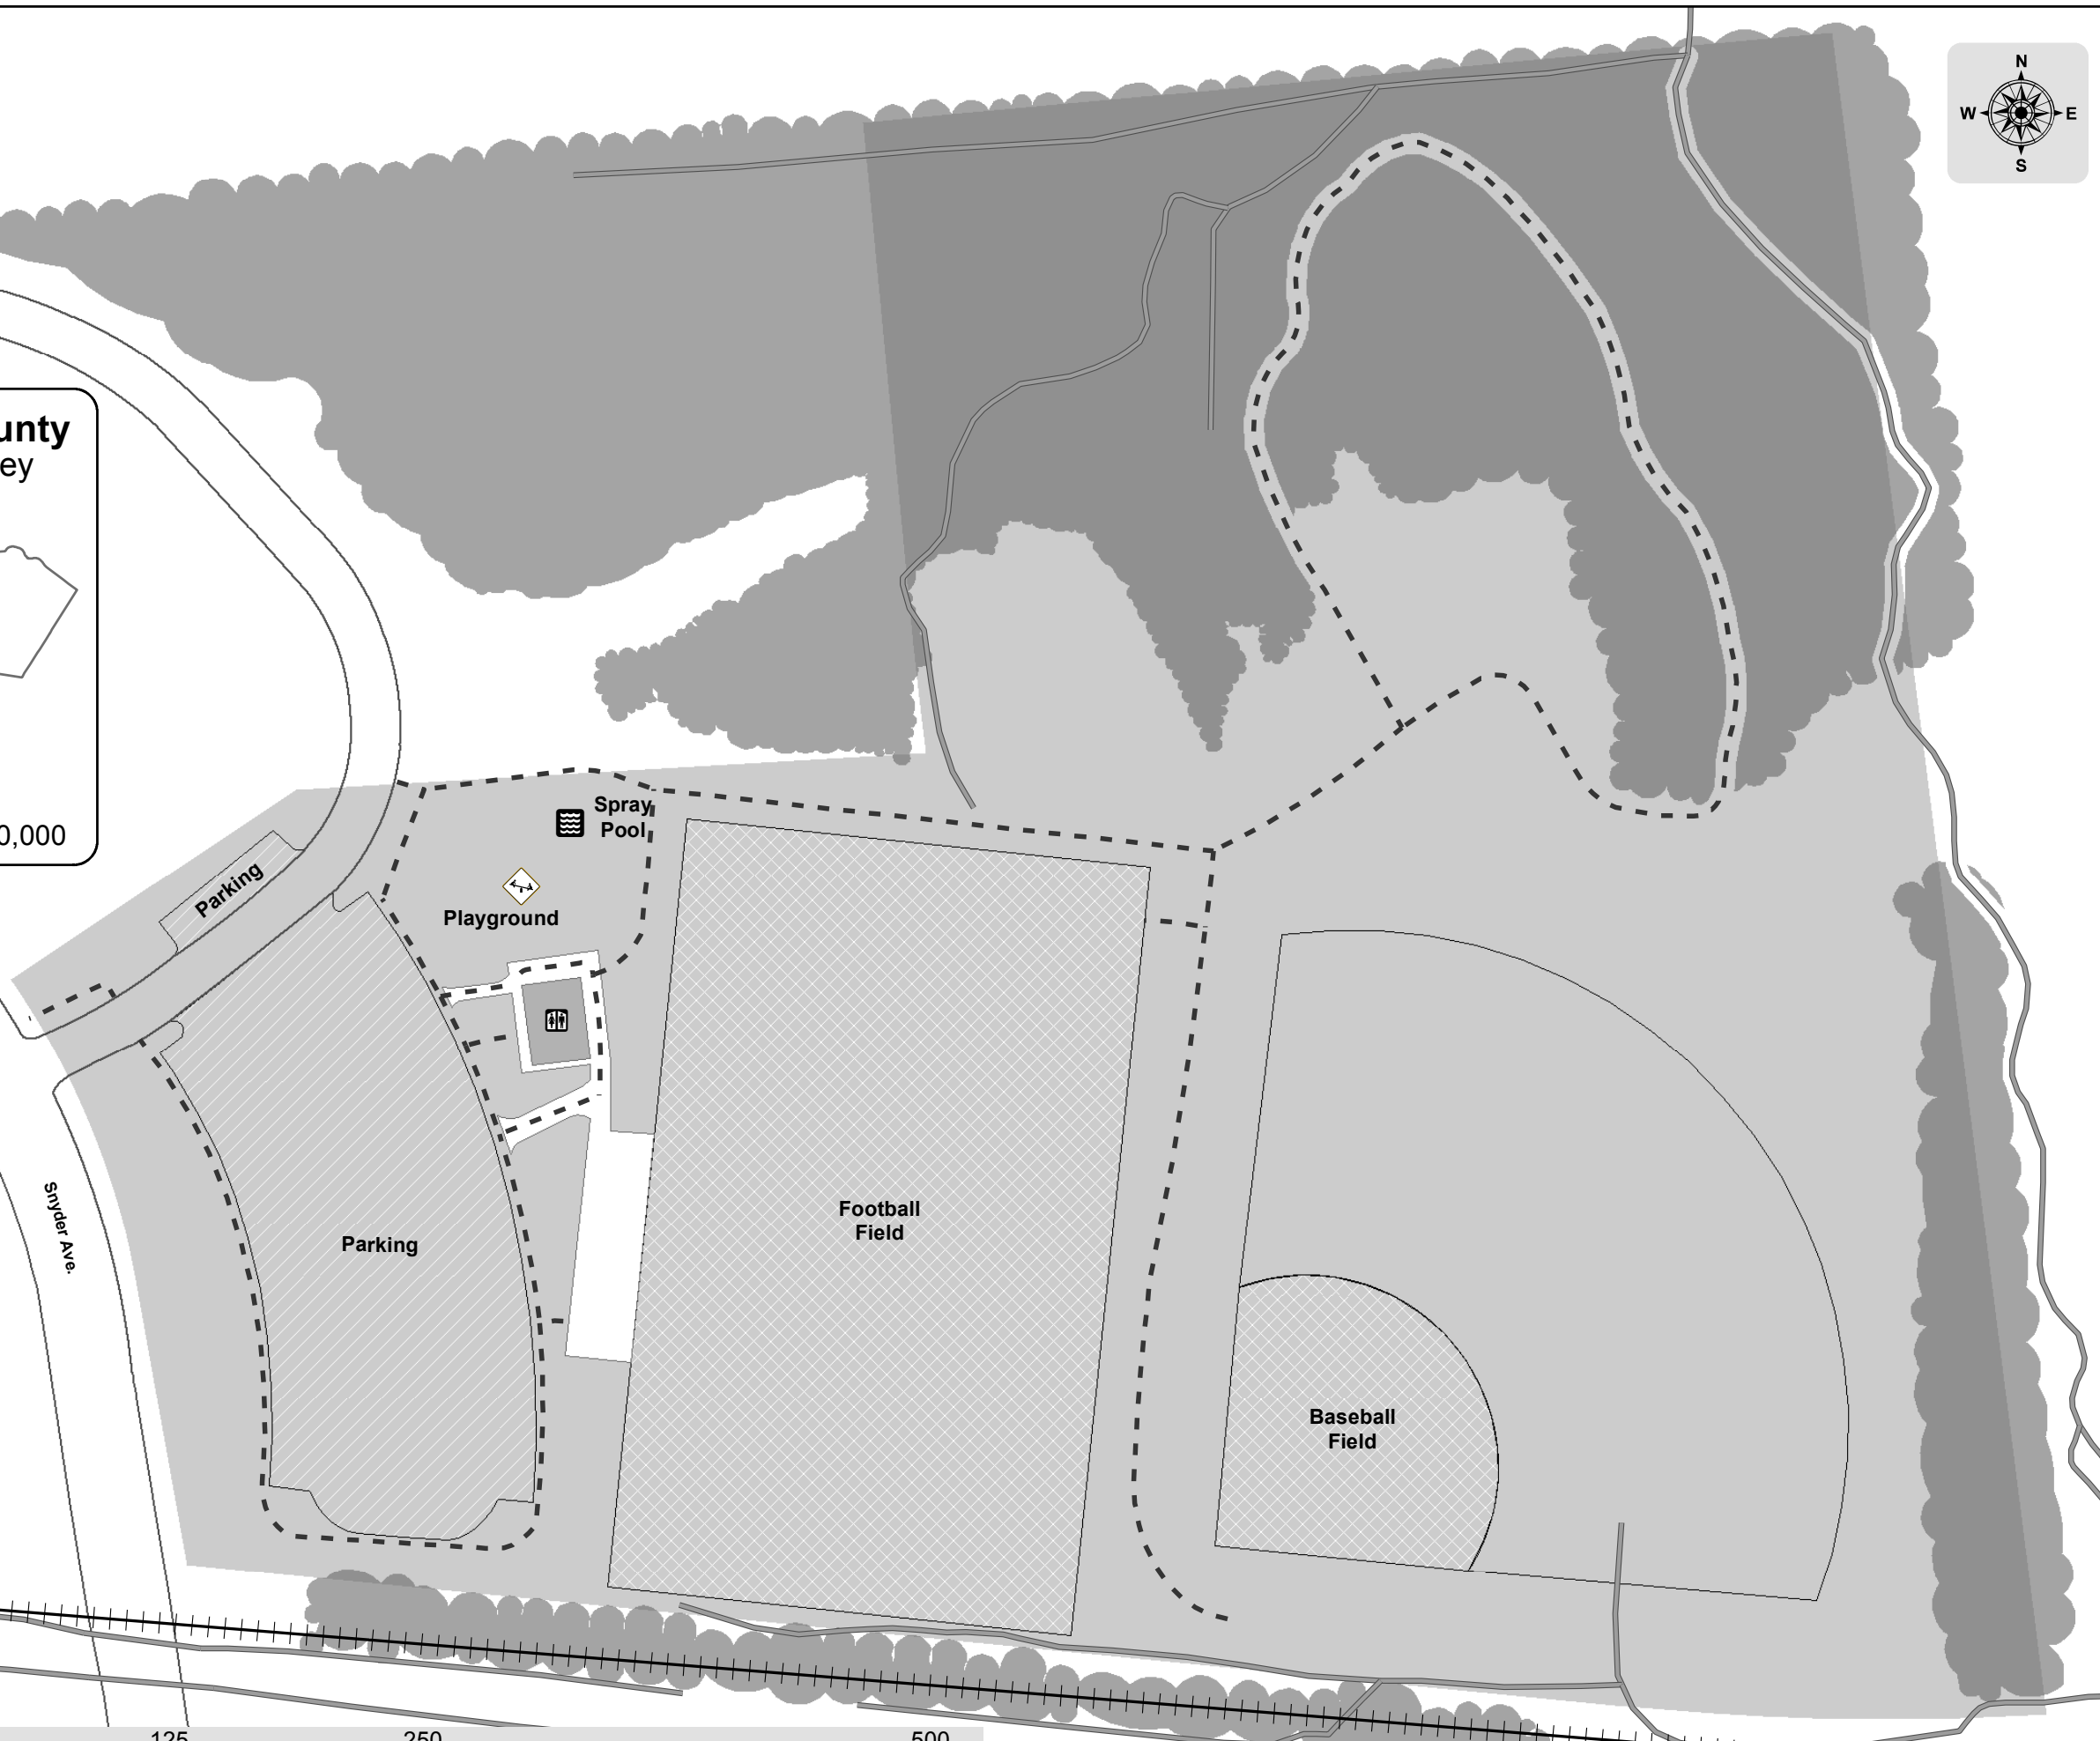

# SNYDER AVE PARK

Berkeley Heights, New Jersey

County of Union

Department of Parks and Recreation

## Legend

- Spray pool
- Water Tower
- Playground
- Restrooms
- Railroad Line
- Rivers & Streams
- Paths & Trails
- Edge of Pavement
- Athletic Courts & Fields
- Lakes & Ponds
- Tree Canopy
- County Parks

Coordinate System: NAD 1983 StatePlane  
New Jersey FIPS 2900 Feet  
Data provided by the County of Union, Bureau of GIS  
May, 2015