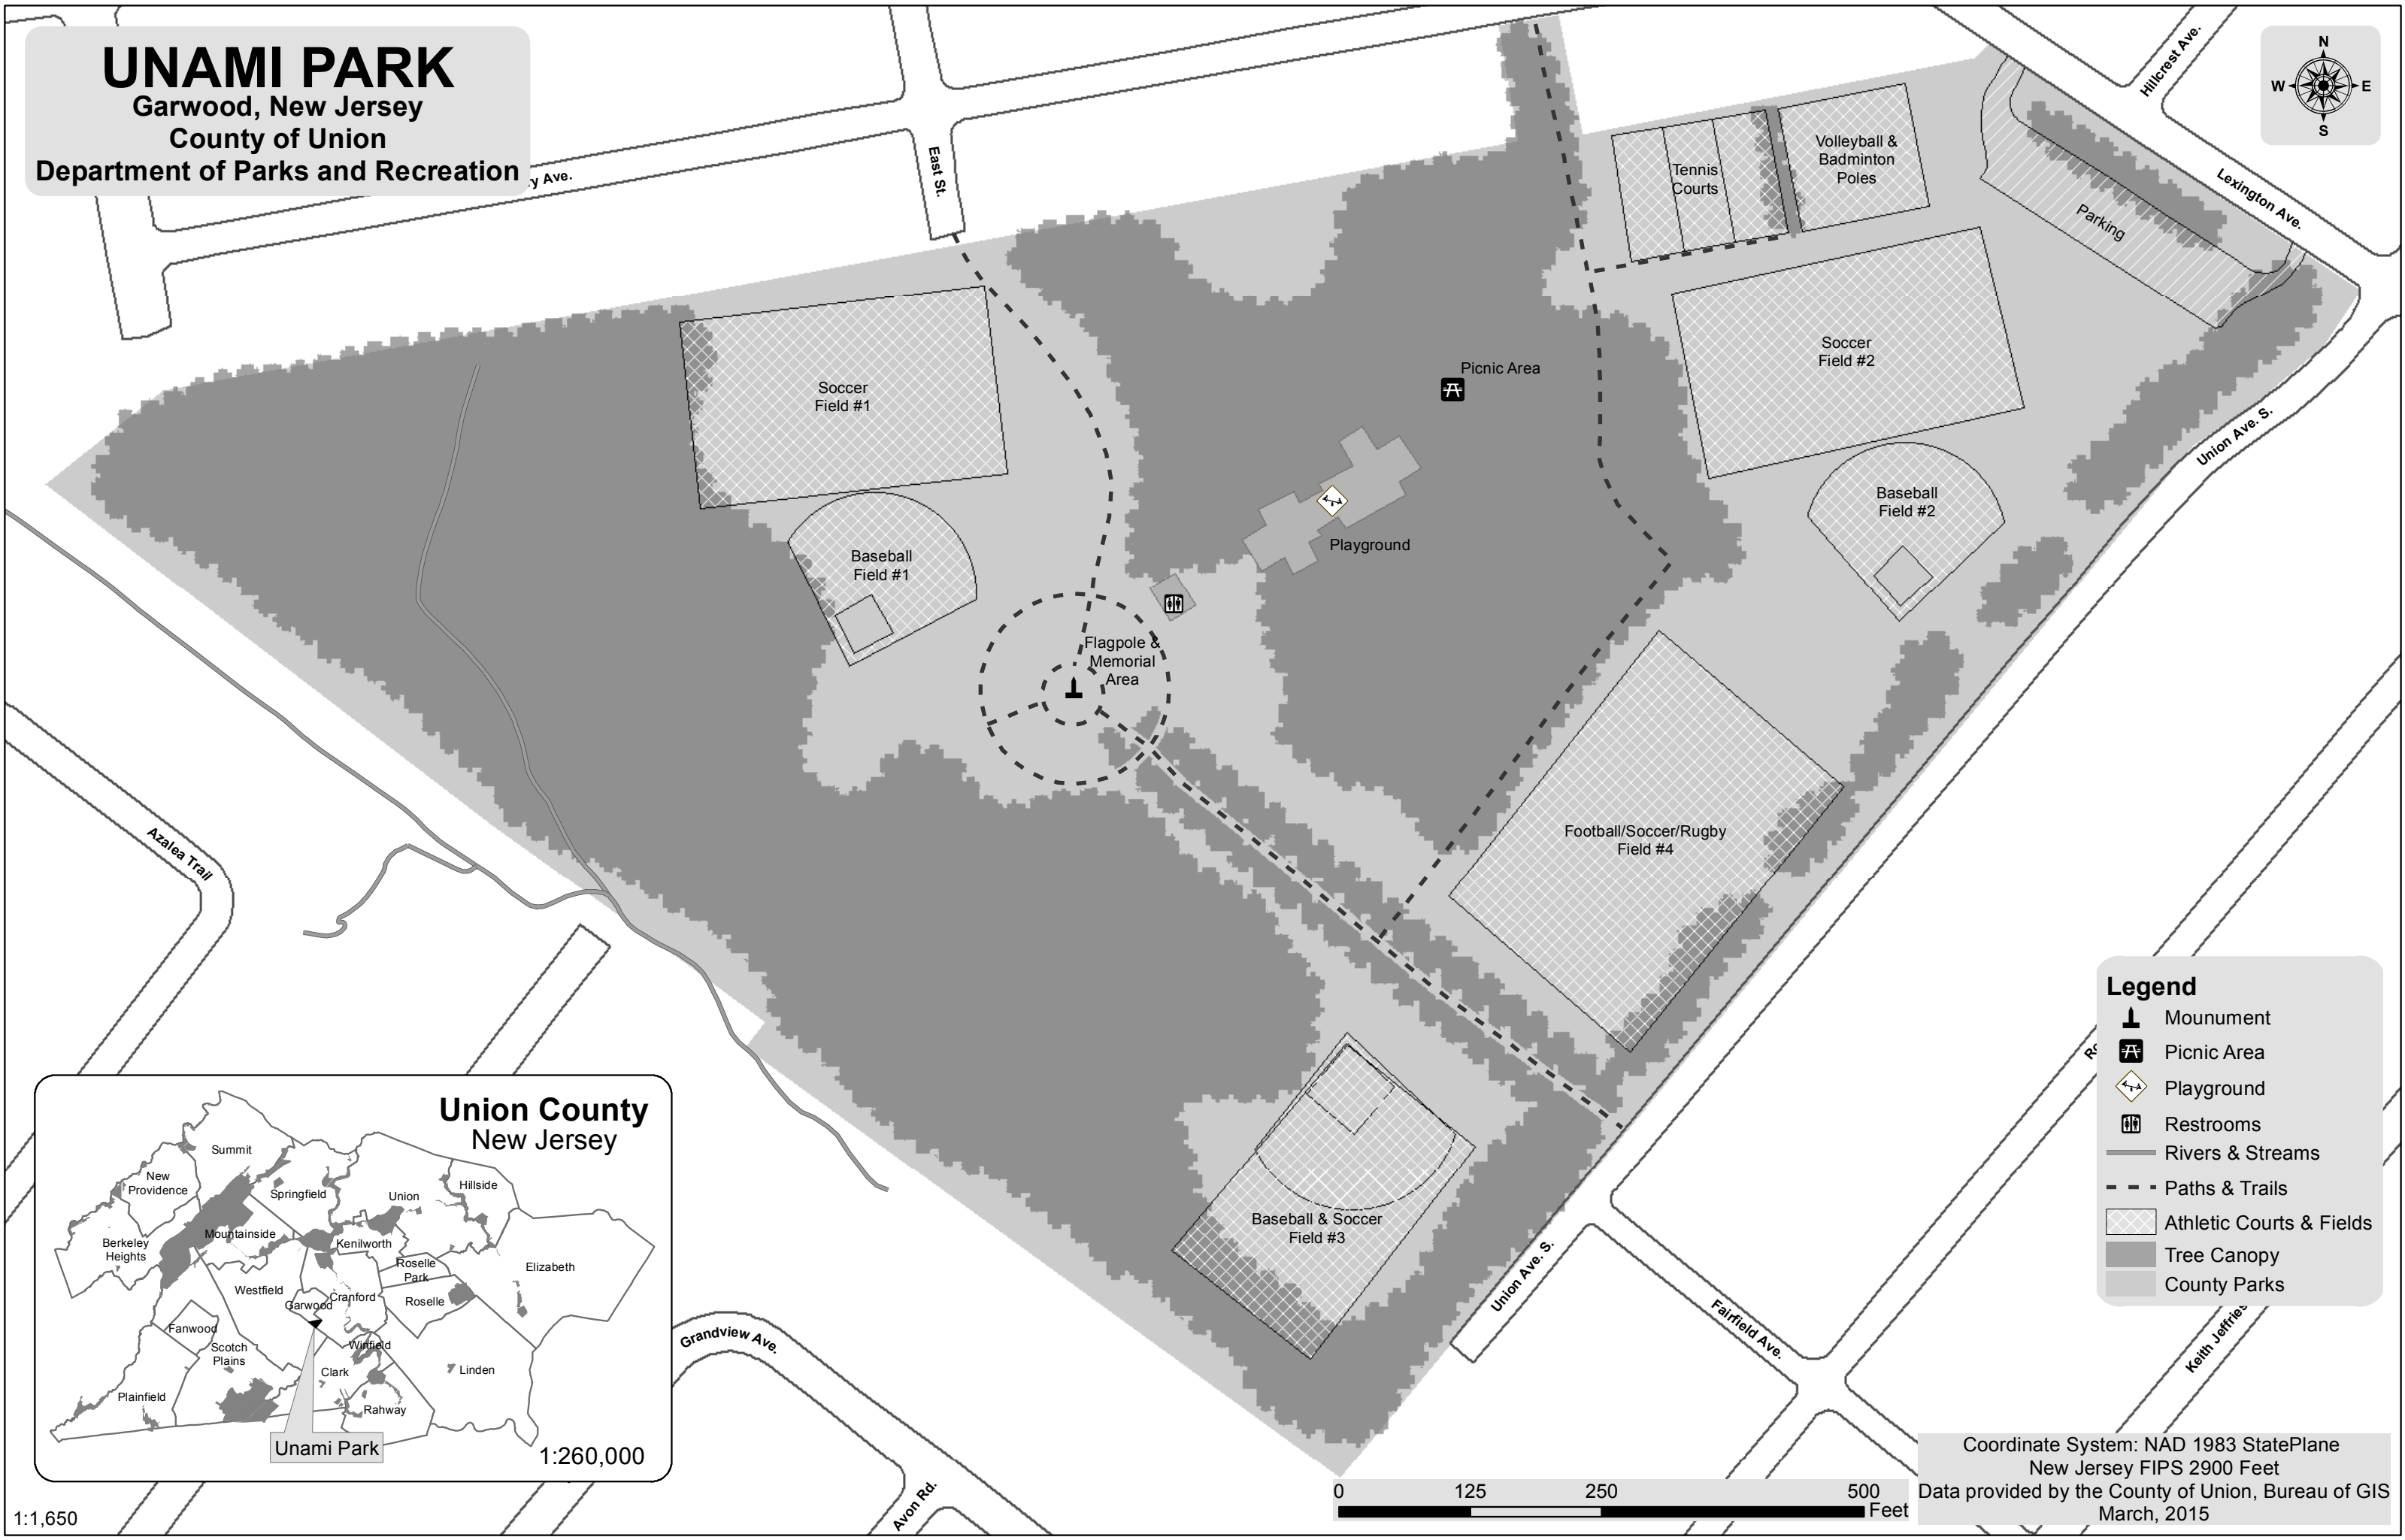

UNAMI PARK

Garwood, New Jersey
 County of Union
 Department of Parks and Recreation

Legend

- Mounument
- Picnic Area
- Playground
- Restrooms
- Rivers & Streams
- Paths & Trails
- Athletic Courts & Fields
- Tree Canopy
- County Parks

1:1,650

Coordinate System: NAD 1983 StatePlane
 New Jersey FIPS 2900 Feet
 Data provided by the County of Union, Bureau of GIS
 March, 2015