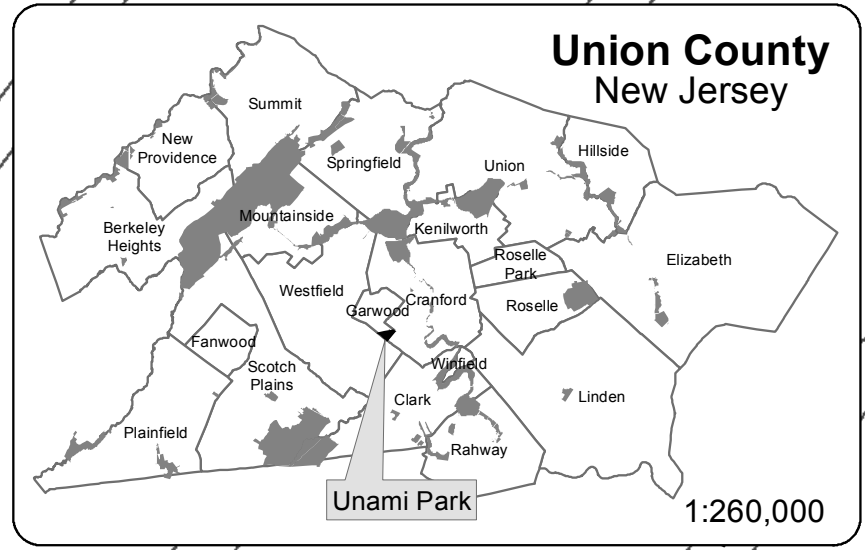

UNAMI PARK

Garwood, New Jersey
 County of Union
 Department of Parks and Recreation

Legend

- Mounument
- Picnic Area
- Playground
- Restrooms
- Rivers & Streams
- Paths & Trails
- Athletic Courts & Fields
- Tree Canopy
- County Parks

1:1,650

Coordinate System: NAD 1983 StatePlane
 New Jersey FIPS 2900 Feet
 Data provided by the County of Union, Bureau of GIS
 March, 2015