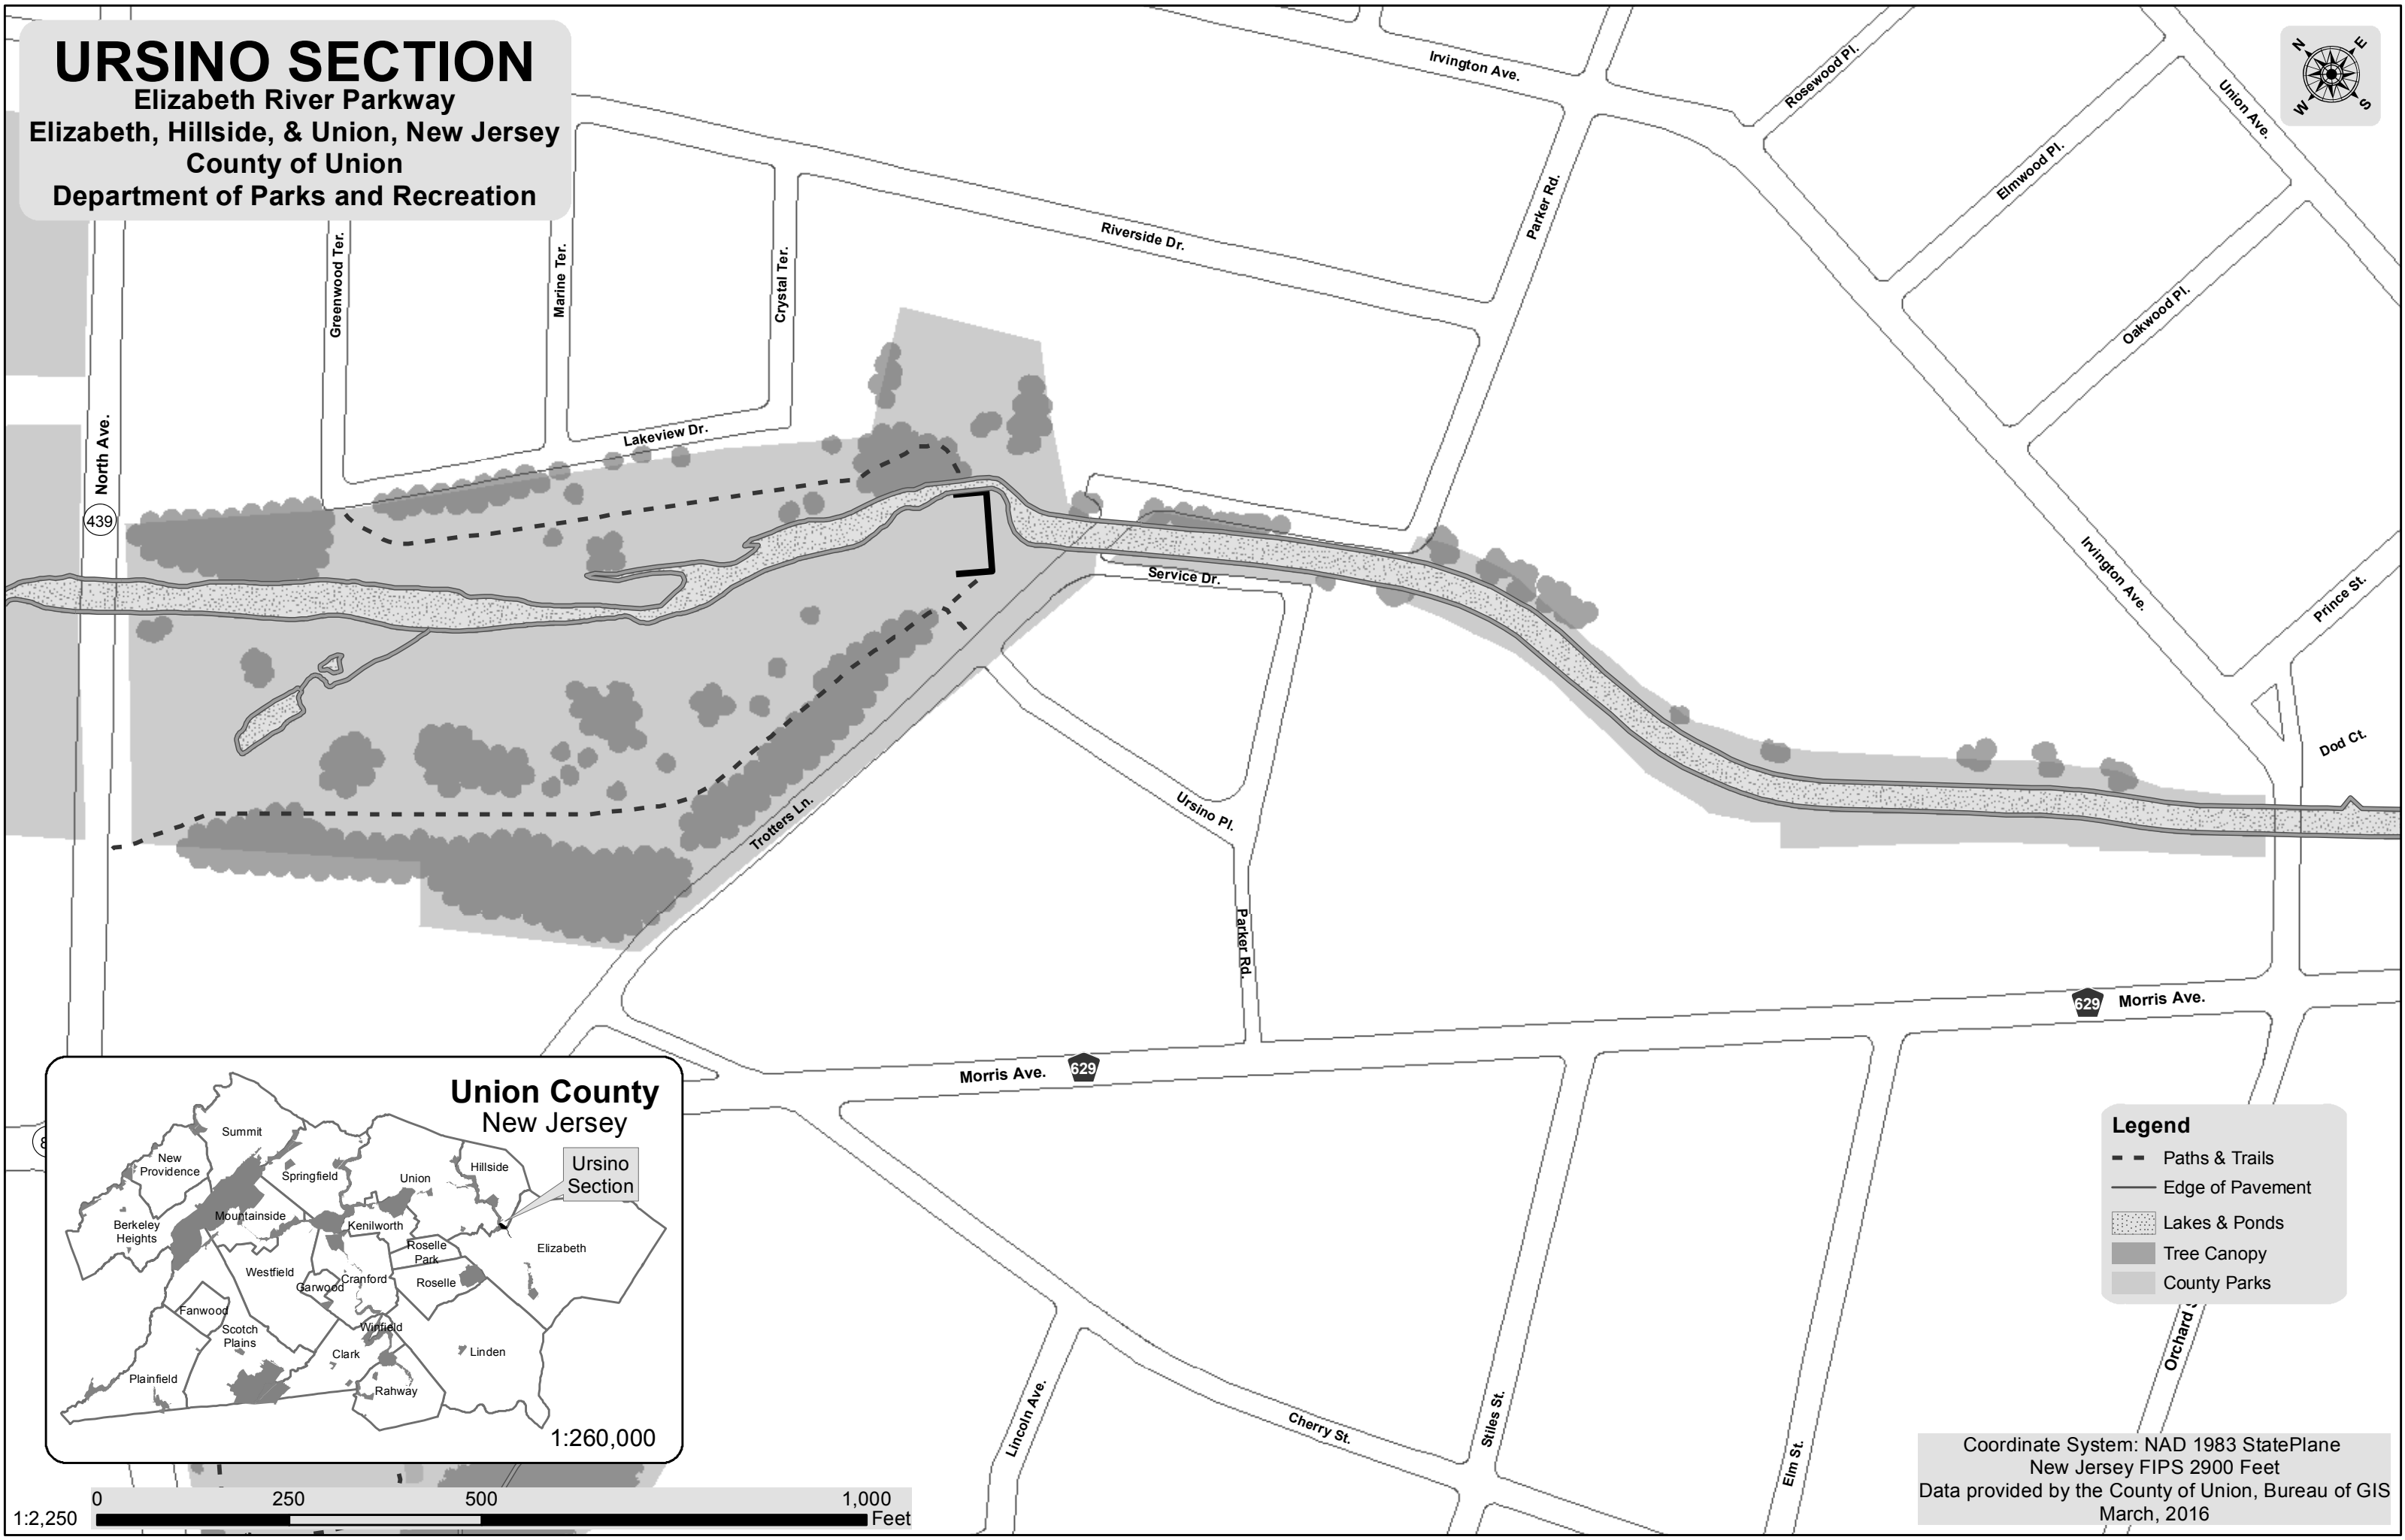

URSINO SECTION

Elizabeth River Parkway
Elizabeth, Hillside, & Union, New Jersey
County of Union
Department of Parks and Recreation

Legend

- - Paths & Trails
- Edge of Pavement
- ▨ Lakes & Ponds
- Tree Canopy
- County Parks

Coordinate System: NAD 1983 StatePlane
New Jersey FIPS 2900 Feet
Data provided by the County of Union, Bureau of GIS
March, 2016