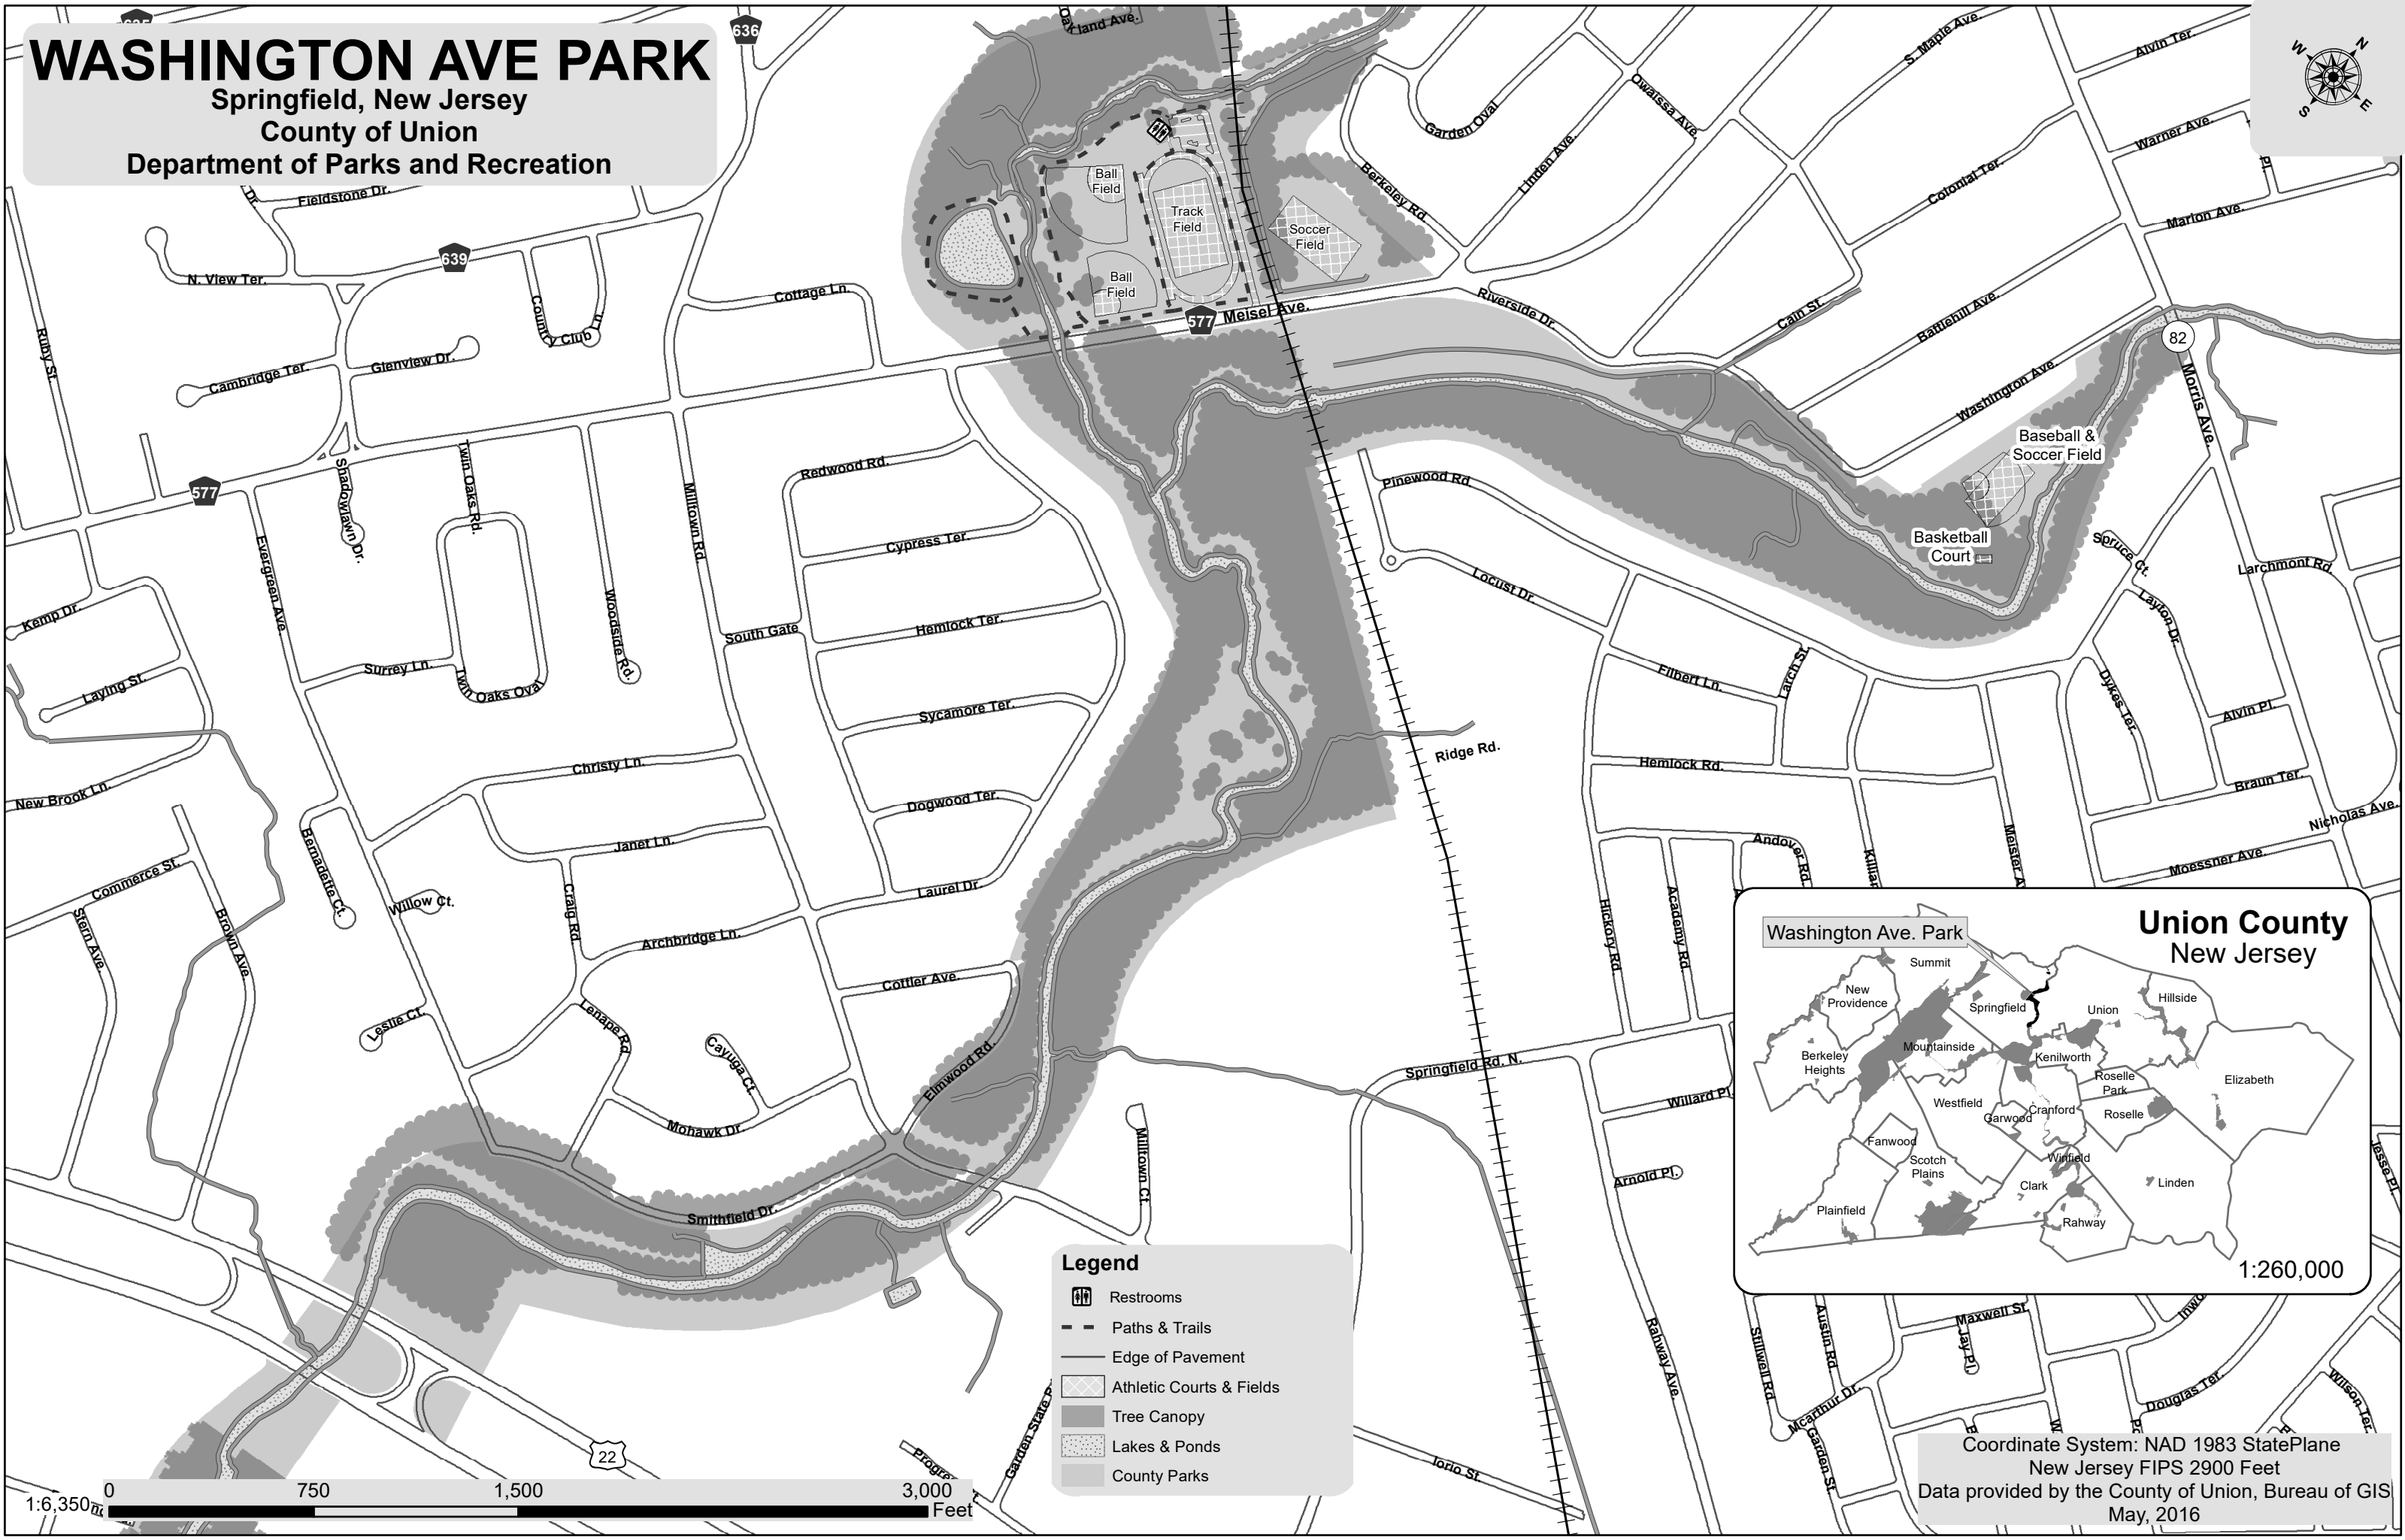

# WASHINGTON AVE PARK

Springfield, New Jersey

County of Union

Department of Parks and Recreation

Coordinate System: NAD 1983 StatePlane  
New Jersey FIPS 2900 Feet  
Data provided by the County of Union, Bureau of GIS  
May, 2016