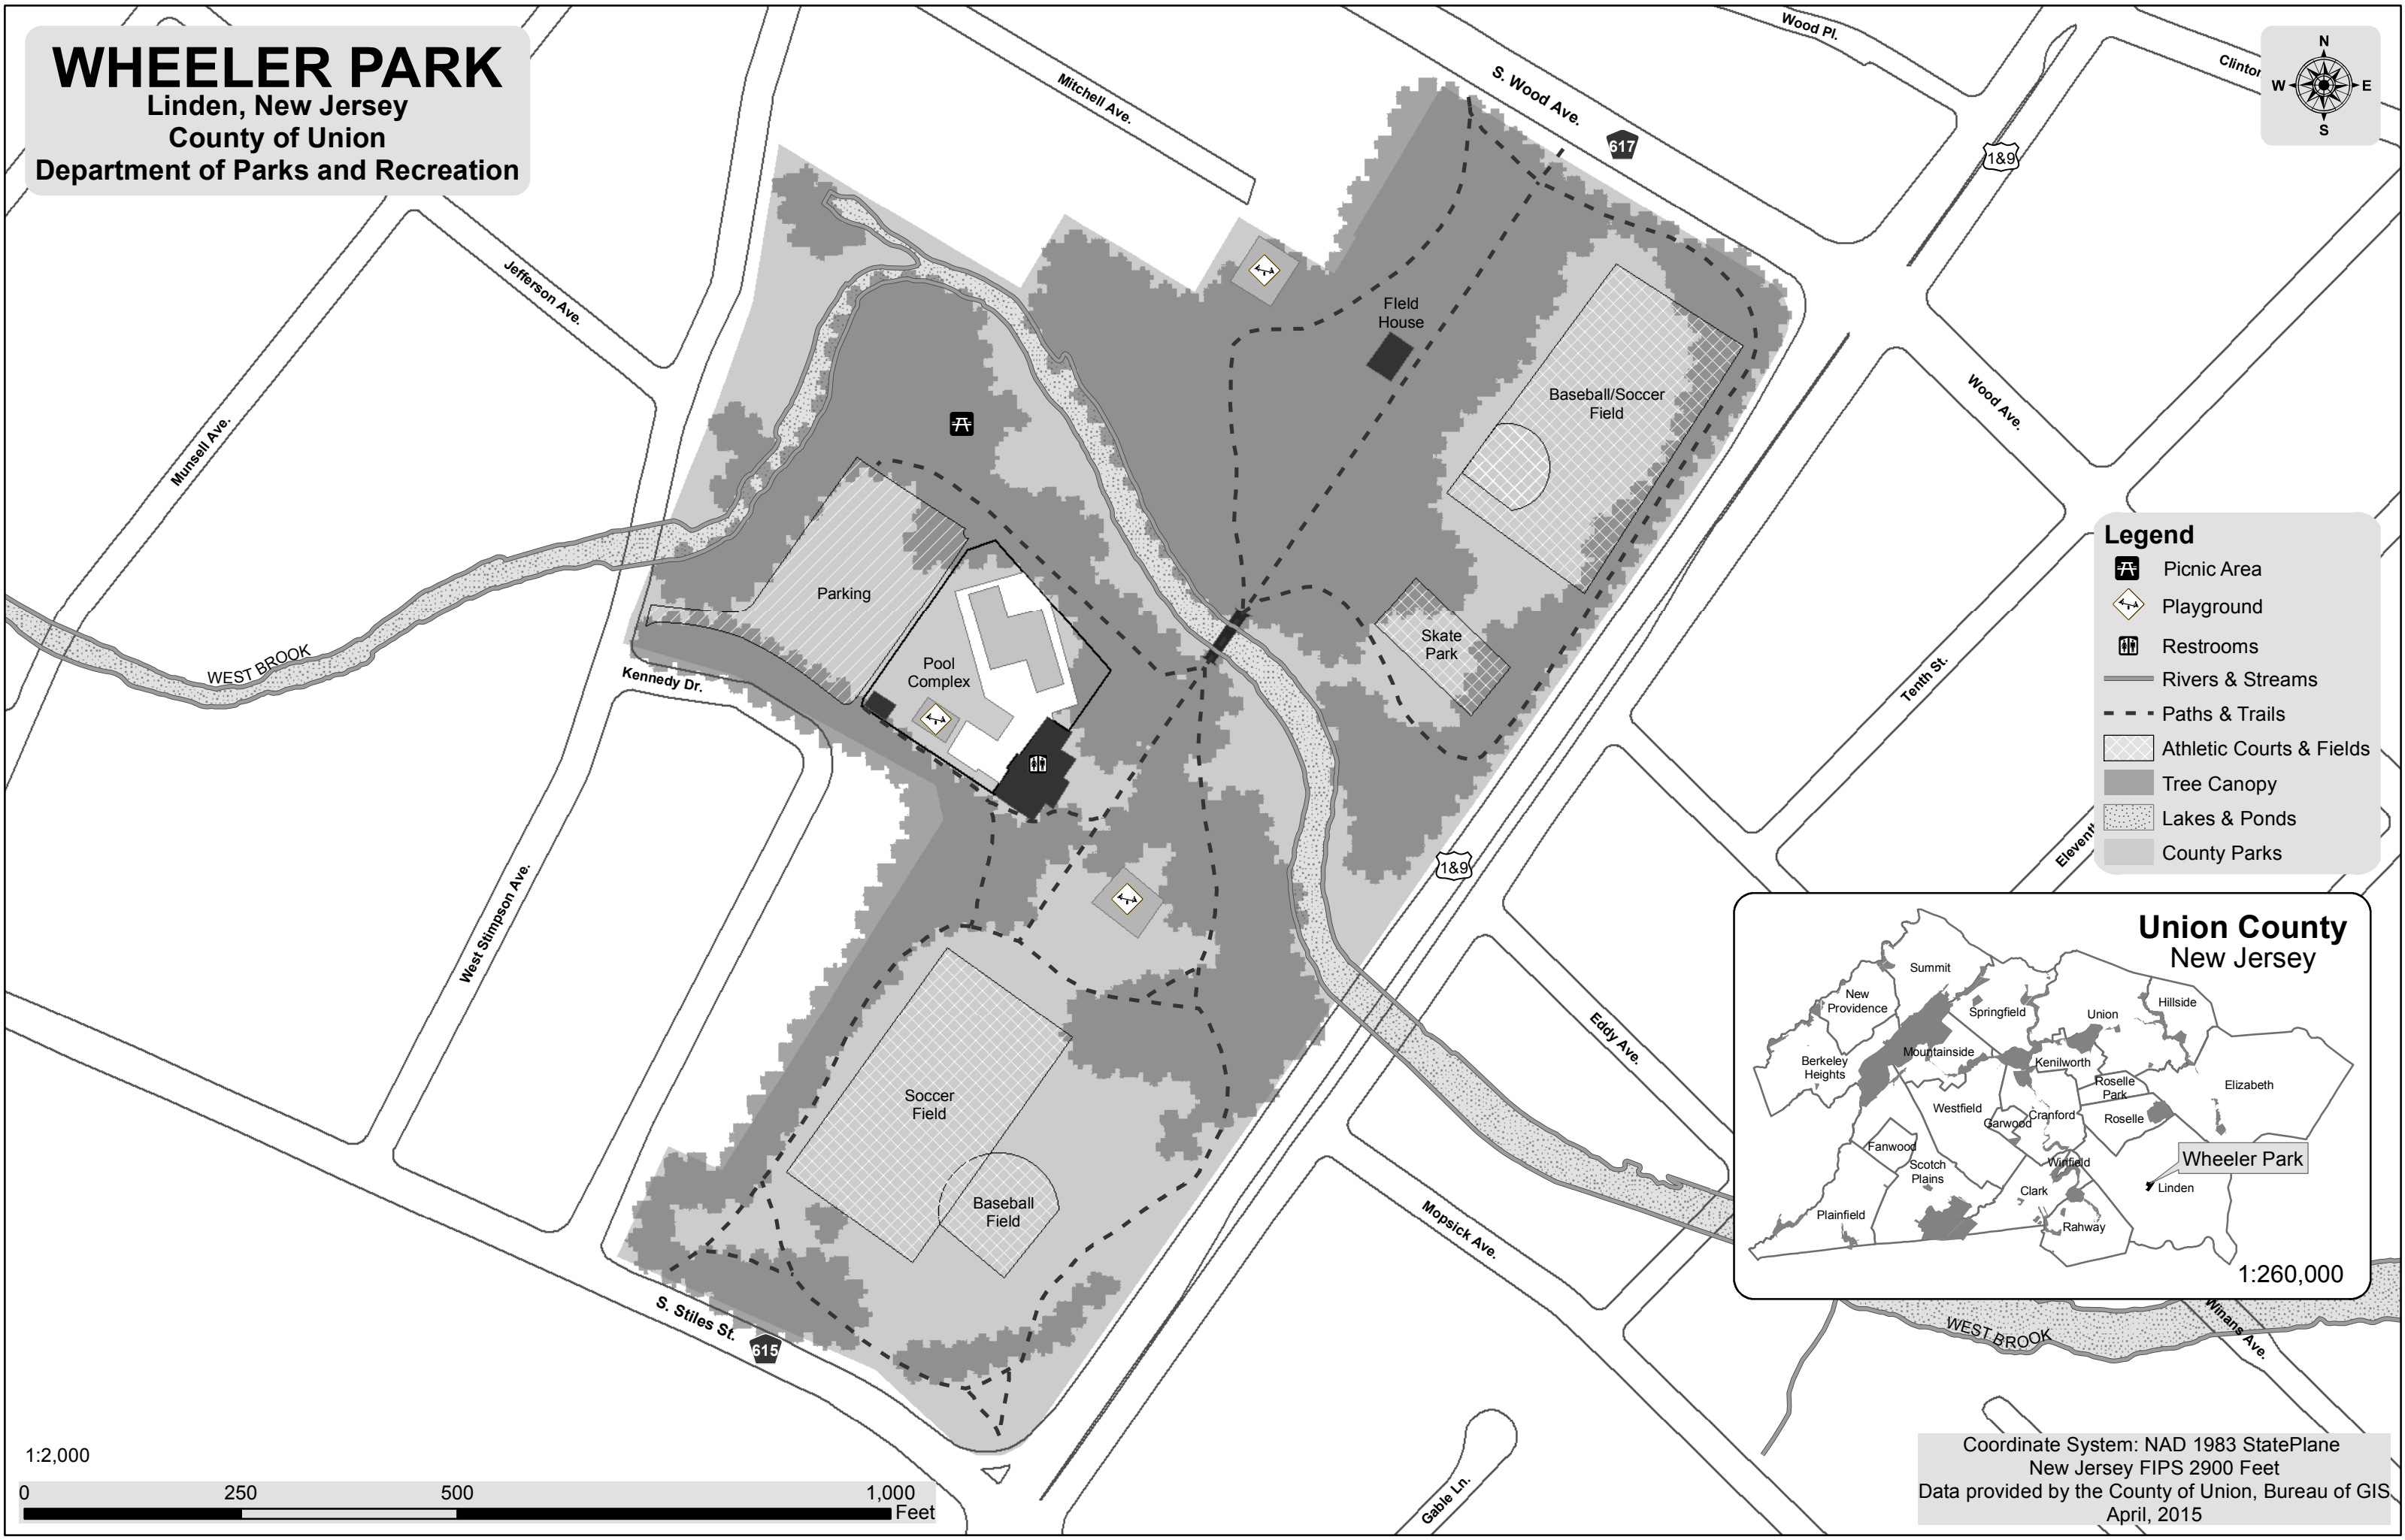

WHEELER PARK

Linden, New Jersey
County of Union
Department of Parks and Recreation

Legend

- Picnic Area
- Playground
- Restrooms
- Rivers & Streams
- Paths & Trails
- Athletic Courts & Fields
- Tree Canopy
- Lakes & Ponds
- County Parks

Coordinate System: NAD 1983 StatePlane
New Jersey FIPS 2900 Feet
Data provided by the County of Union, Bureau of GIS
April, 2015