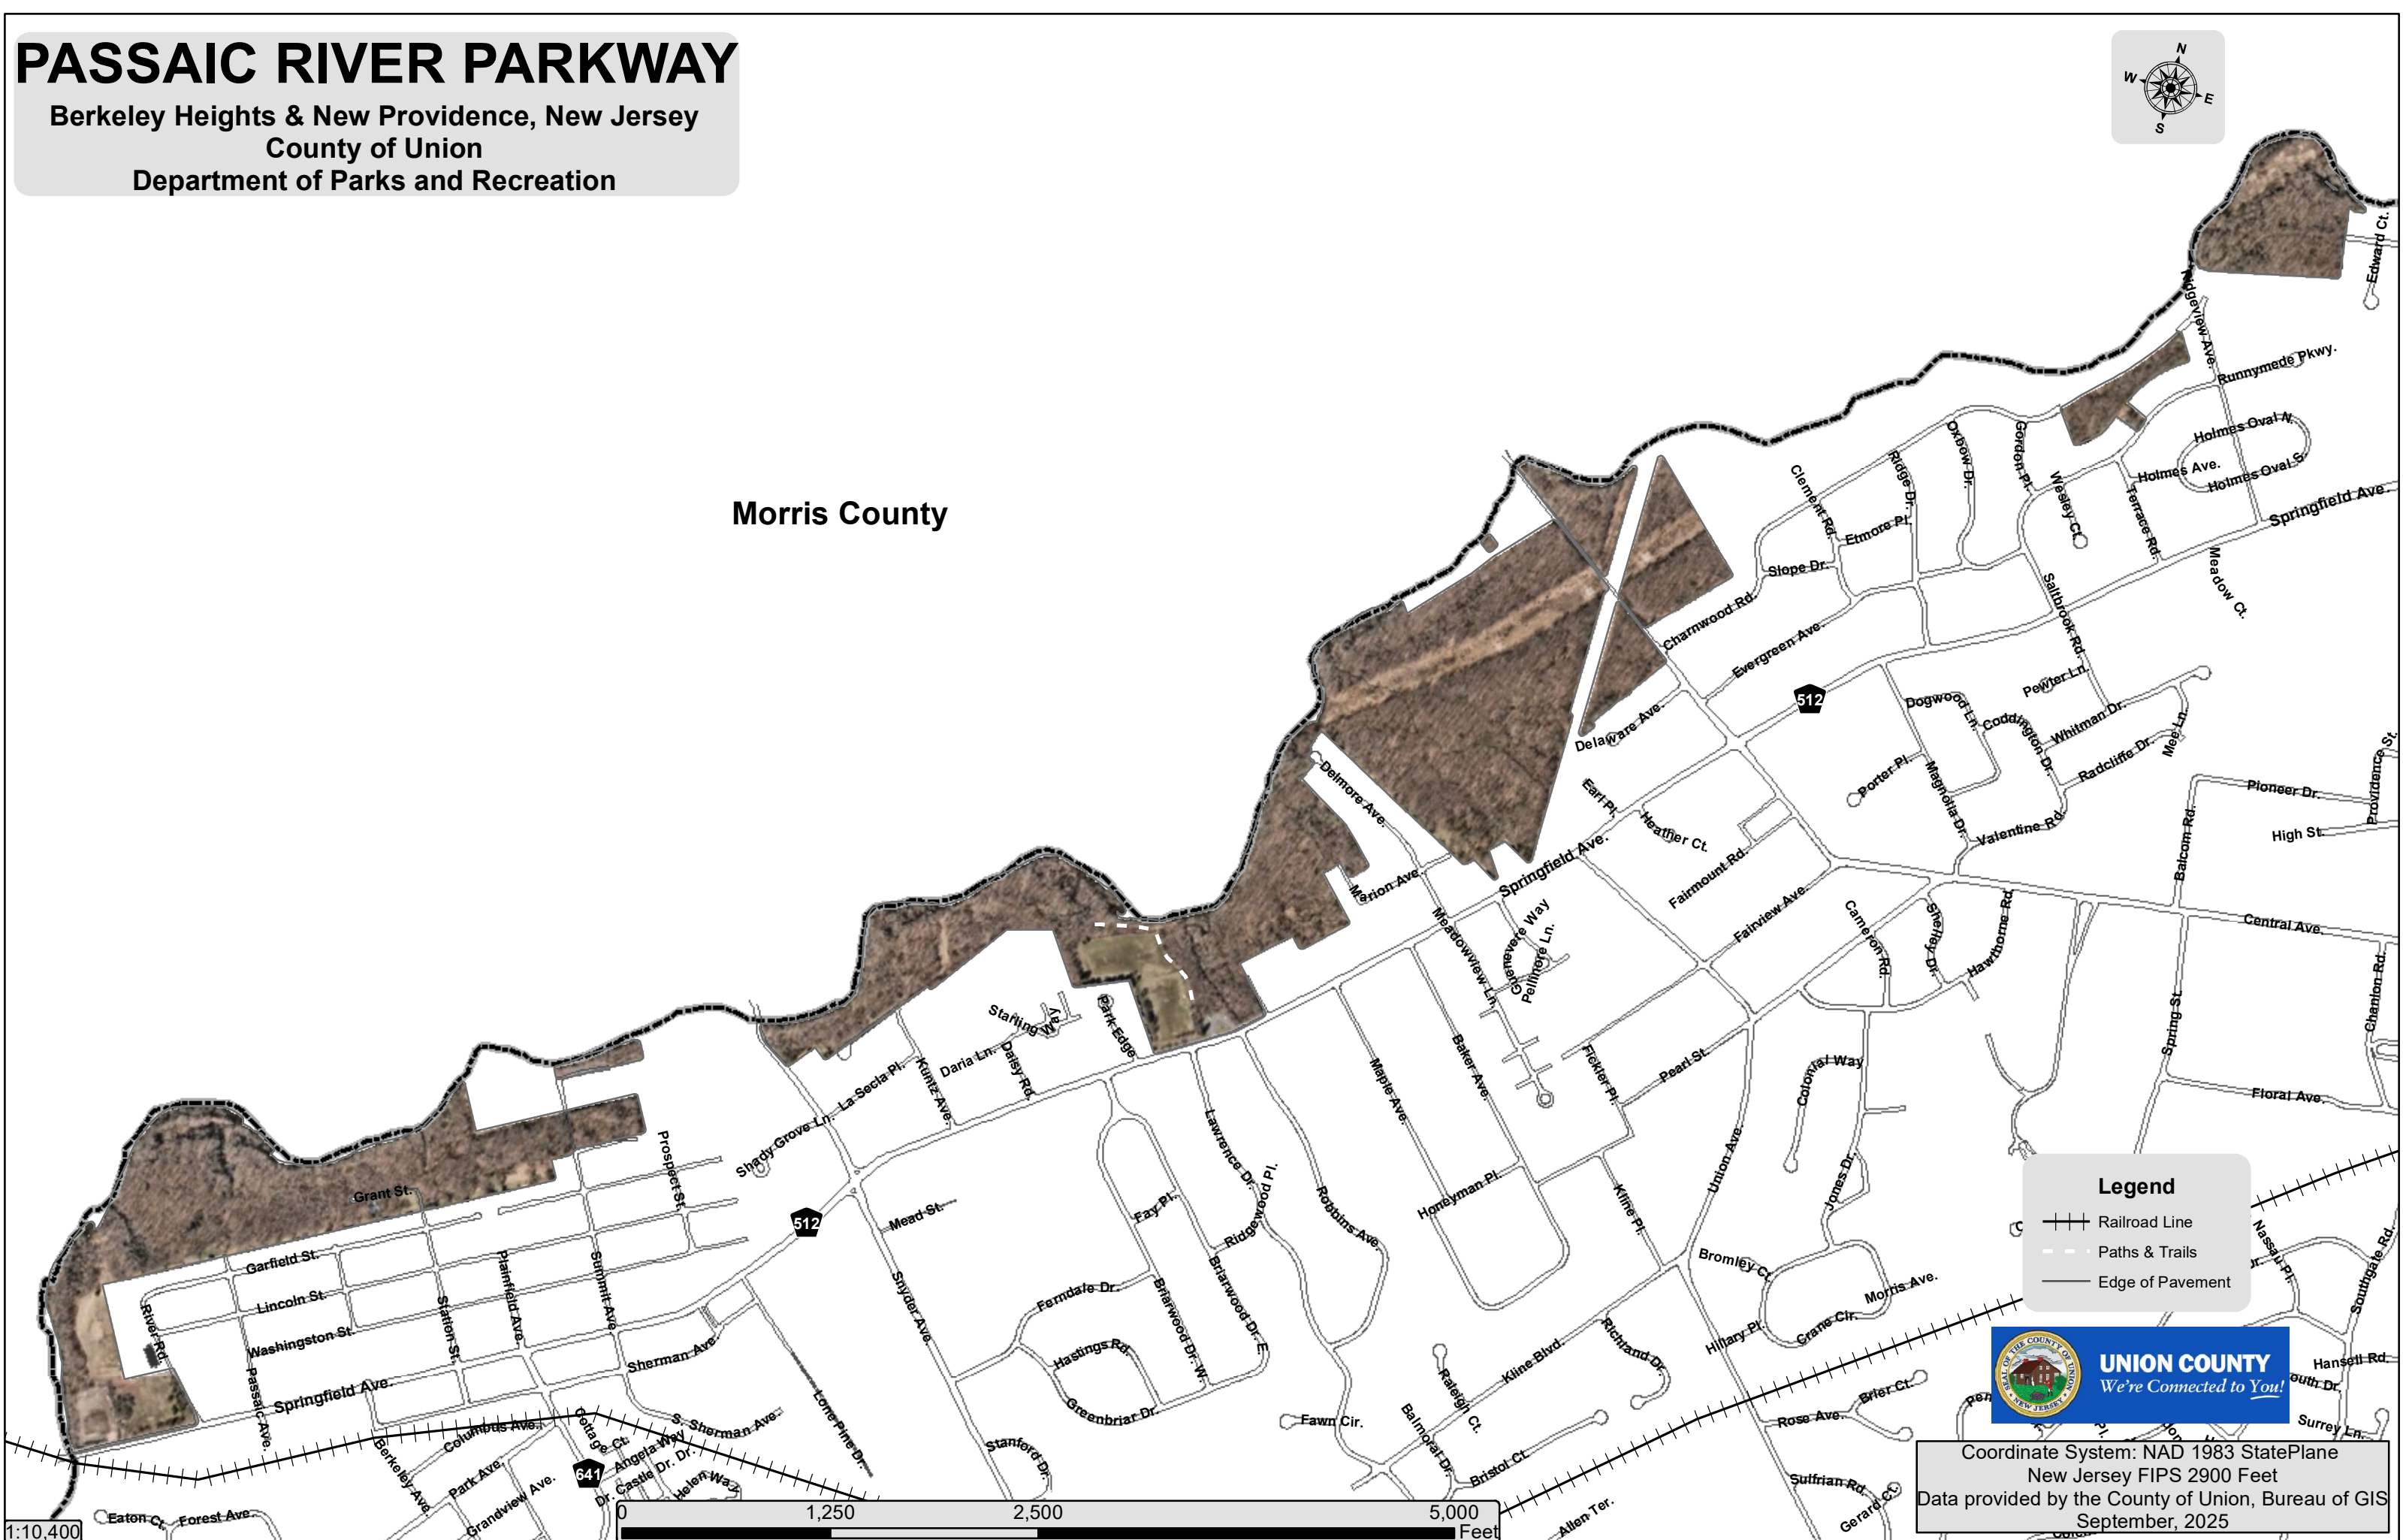

# PASSAIC RIVER PARKWAY

Berkeley Heights & New Providence, New Jersey  
County of Union  
Department of Parks and Recreation

Morris County

**Legend**

- +—+— Railroad Line
- - - Paths & Trails
- Edge of Pavement

Coordinate System: NAD 1983 StatePlane  
New Jersey FIPS 2900 Feet  
Data provided by the County of Union, Bureau of GIS  
September, 2025

1:10,400 0 1,250 2,500 5,000 Feet