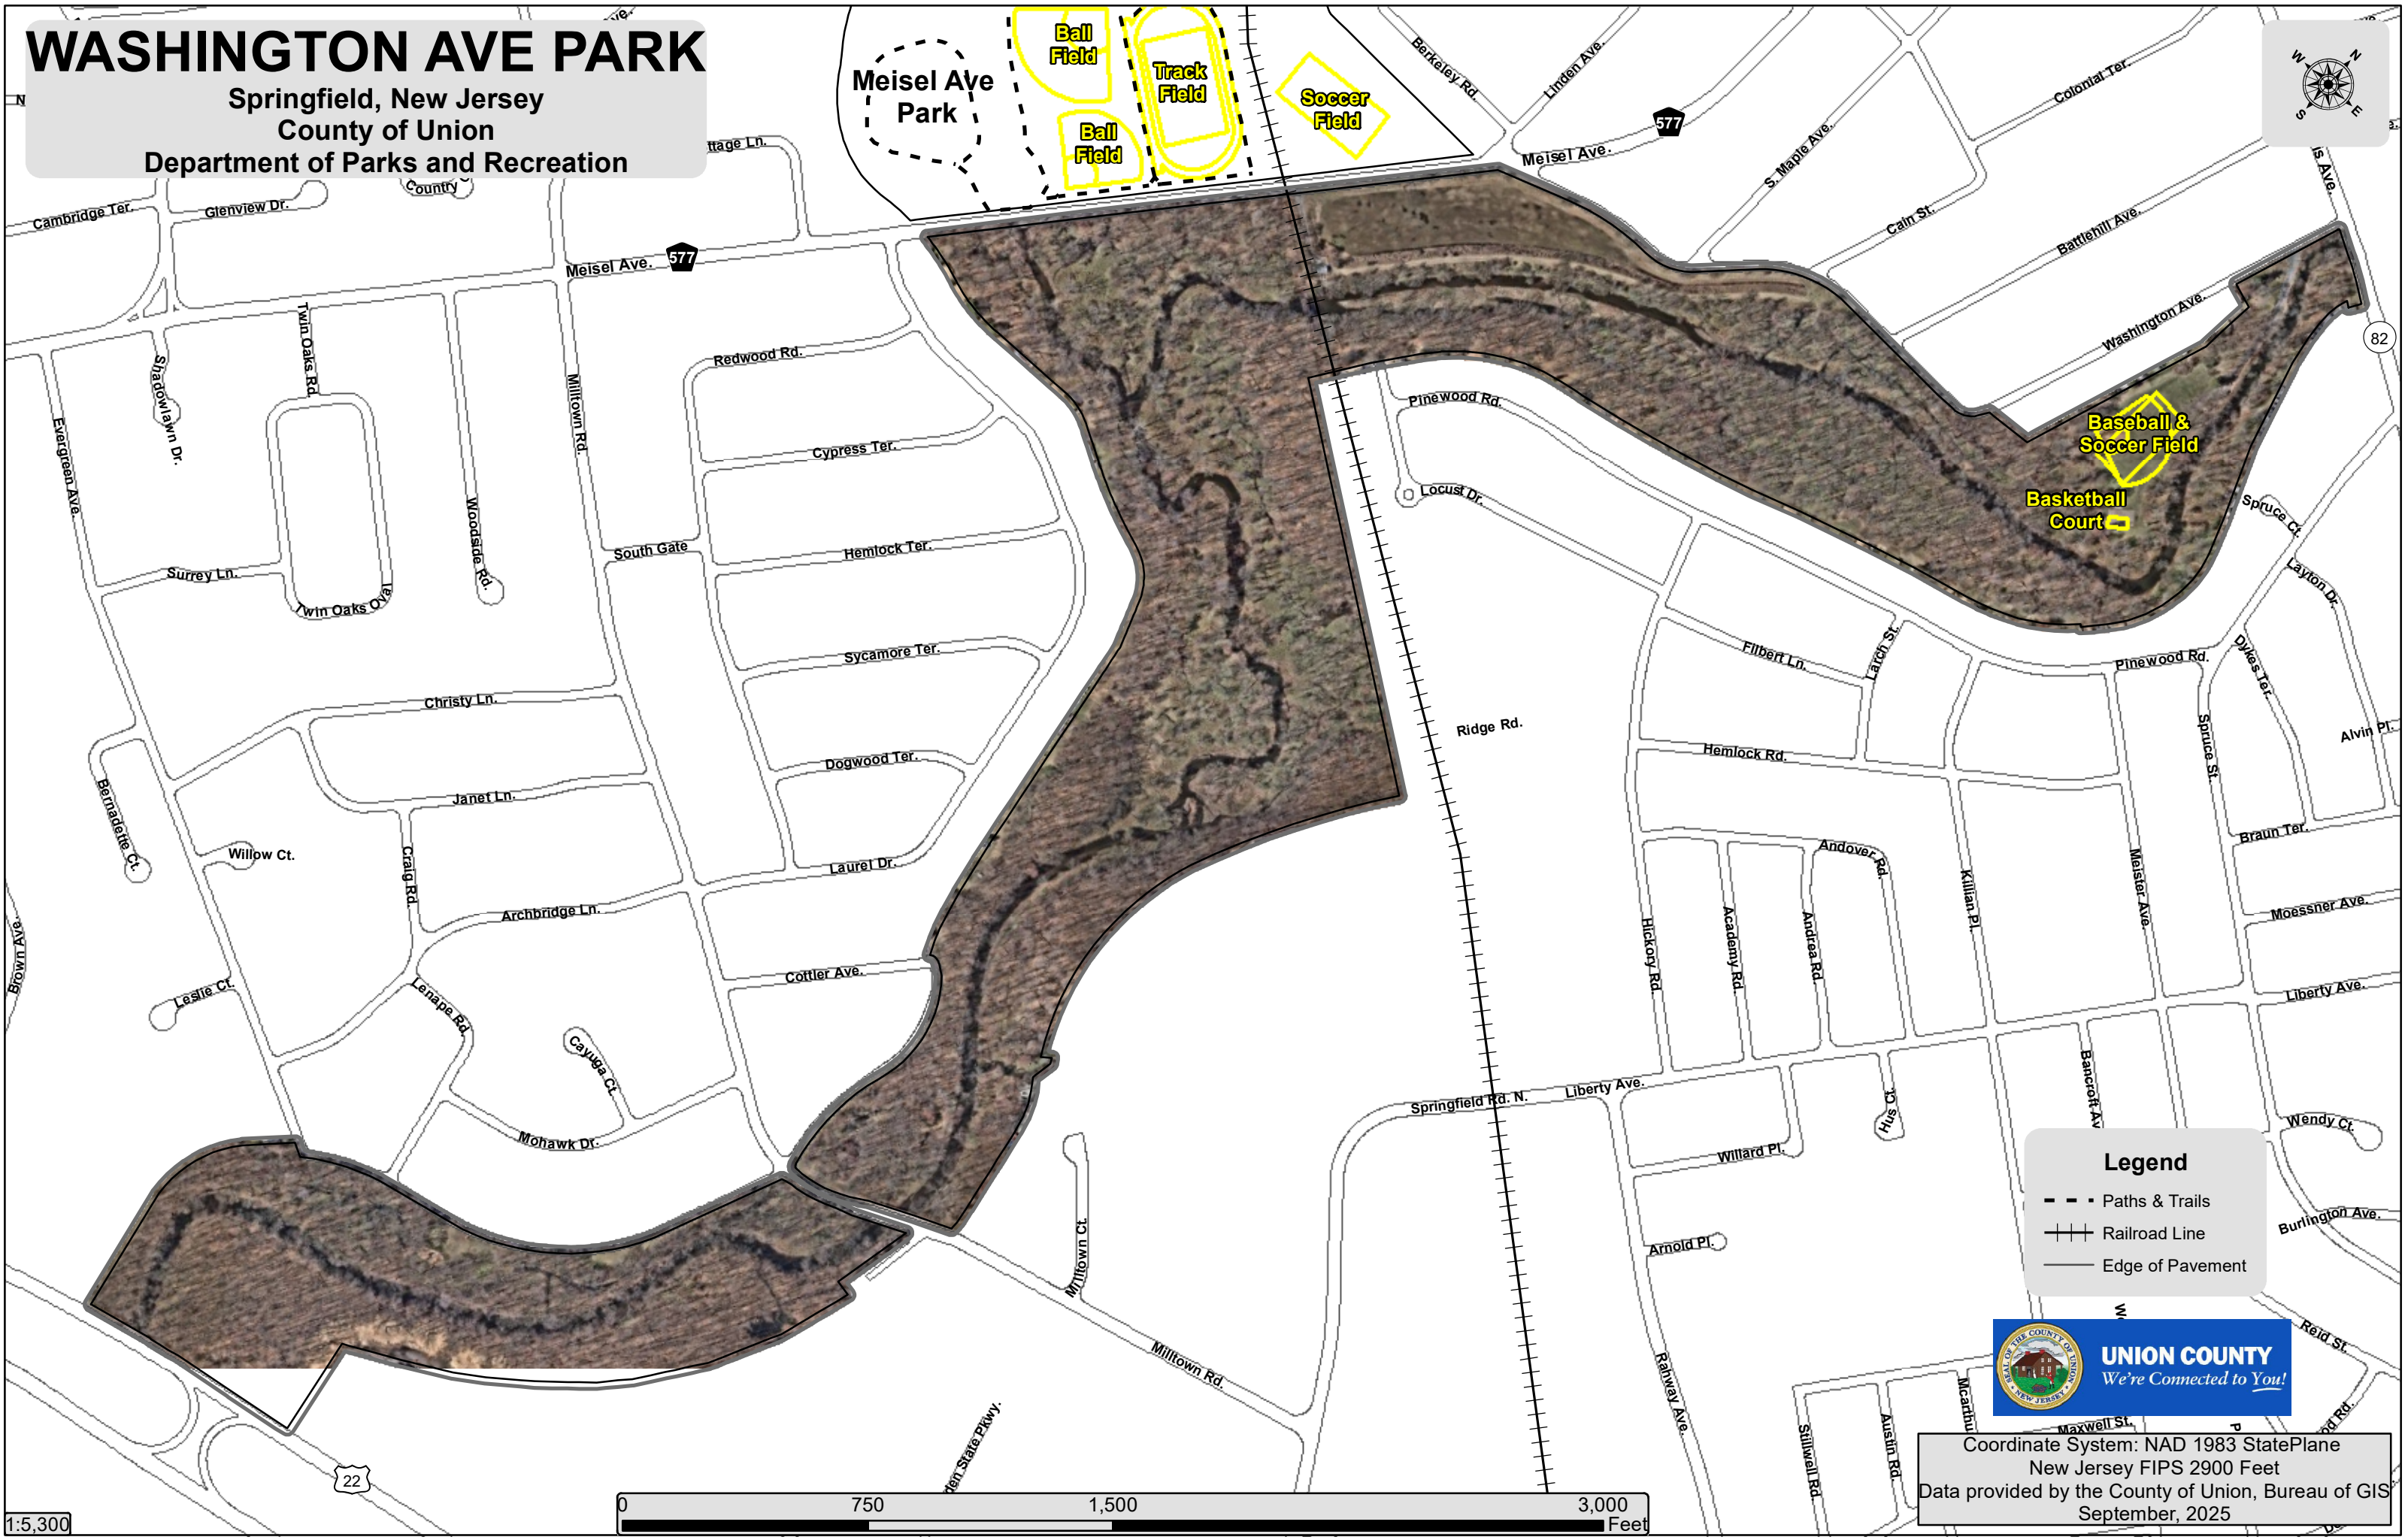

WASHINGTON AVE PARK

Springfield, New Jersey
County of Union
Department of Parks and Recreation

Legend

- - - Paths & Trails
- +++ Railroad Line
- Edge of Pavement

Coordinate System: NAD 1983 StatePlane
New Jersey FIPS 2900 Feet
Data provided by the County of Union, Bureau of GIS
September, 2025

1:5,300