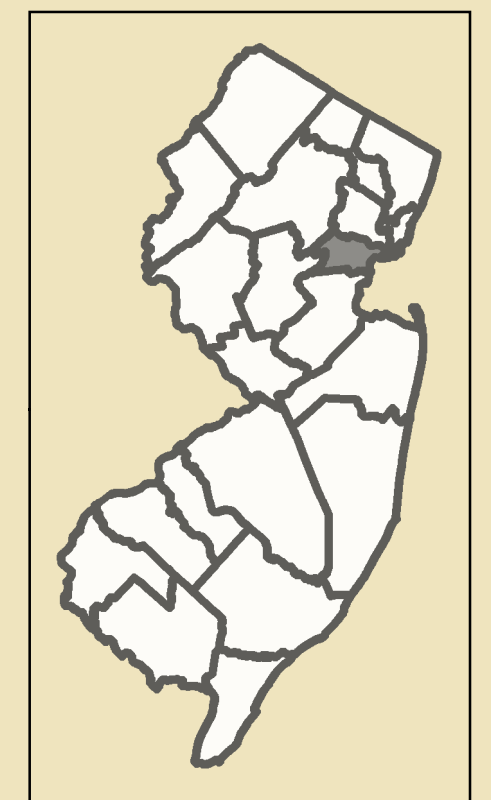

APPENDIX C

ROADWAY

JURISDICTION

MAP

2018 JURISDICTION REVIEW UNION COUNTY

Hudson County

Legend

- US Route - County Jurisdiction
- State Route - County Jurisdiction
- County 500 - State Jurisdiction
- County 500 - County Jurisdiction
- County 500 - Municipal Jurisdiction
- County 600 - County Jurisdiction
- County 600 - Not County Jurisdiction
- Local - County Jurisdiction
- Other Routes

Essex County

Morris County

Somerset County

Hudson County

State of New York

LOCATOR MAP

STATE OF
NEW JERSEY

COMPUTER GENERATED BY THE